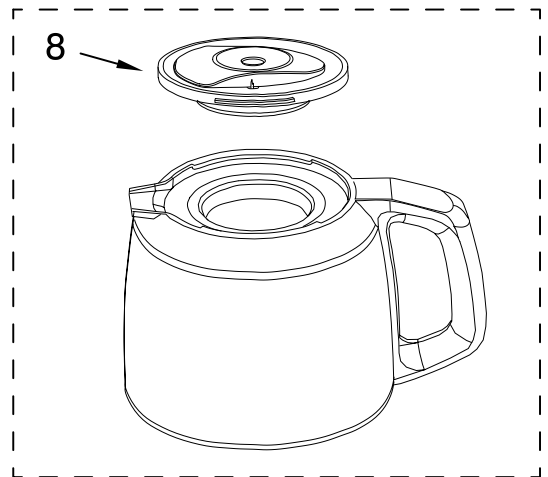

# CARAFE AND FILTER PARTS

For Models: KCM222\_\_0, KCM223\_\_0

**Illus. Part No. DESCRIPTION**

- 1 Literature Parts
- W10321647 Guide, Use & Care
- W10322597 Repair Parts List
- 2 W10322625 Basket, Brew
- 3 W10322626 Filter, Goldtone
- 4 W10322628 Scoop, Coffee
- 5 W10322629 Filter, Water Assy
- 6 Lid, Glass Carafe
- W10322631 Black
- 7 Carafe, Glass Assy
- W10322632 Black
- 8 Lid, Thermal
- W10322633 Black
- 9 Carafe, Thermal Assembly
- W10322634 Thermal
- 10 W10322635 Handle, Tank
- 11 Tank, Water Assy
- W10322636 14 Cup
- W10322638 12 Cup