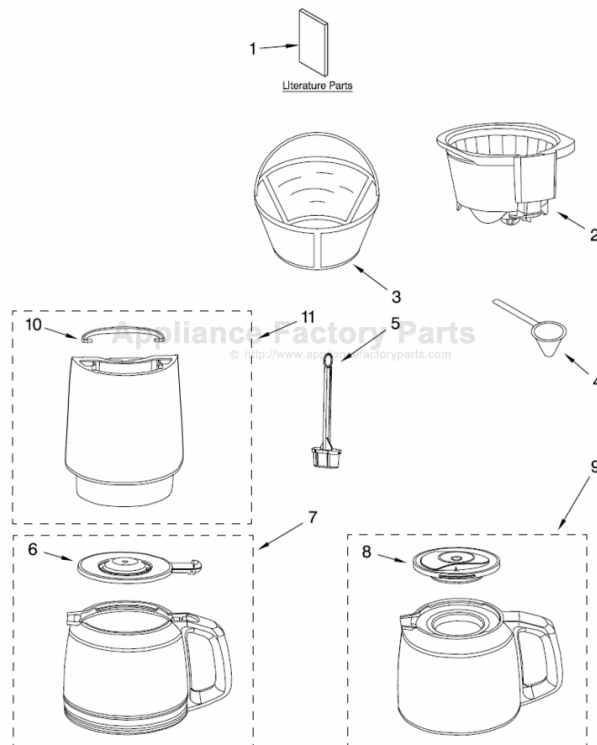

# KITCHENAID KCM222AOB0 Owner's Manual

[Shop genuine replacement parts for KITCHENAID  
KCM222AOB0](#)

## CARAFE AND FILTER PARTS For Models: KCM222\_0, KCM223\_0

[Find Your KITCHENAID Small Appliance Parts - Select From 538 Models](#)

----- Manual continues below -----

# PARTS LIST

for