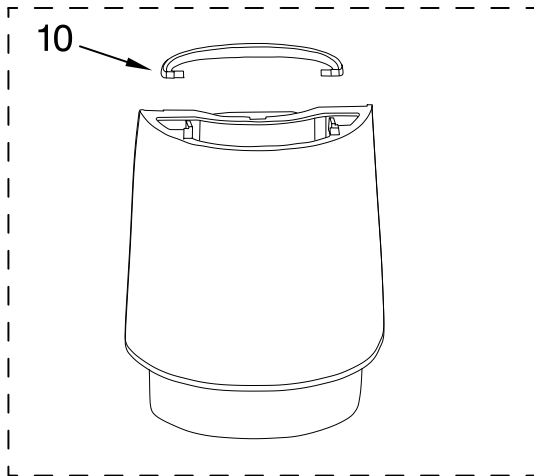

# CARAFE AND FILTER PARTS

For Models: KCM222\_\_0, KCM223\_\_0

**Illus. Part No. DESCRIPTION**

- 1 Literature Parts
- W10321647 Guide, Use & Care
- W10322597 Repair Parts List
- 2 W10322625 Basket, Brew
- 3 W10322626 Filter, Goldtone
- 4 W10322628 Scoop, Coffee
- 5 W10322629 Filter, Water Assy
- 6 Lid, Glass Carafe
- W10322631 Black
- 7 Carafe, Glass Assy
- W10322632 Black
- 8 Lid, Thermal
- W10322633 Black
- 9 Carafe, Thermal Assembly
- W10322634 Thermal
- 10 W10322635 Handle, Tank
- 11 Tank, Water Assy
- W10322636 14 Cup
- W10322638 12 Cup