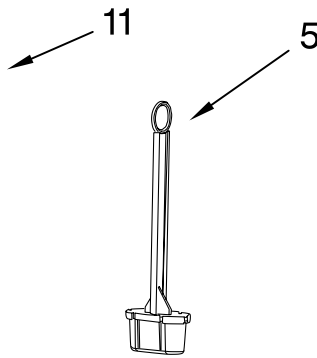

# CARAFE AND FILTER PARTS

For Models: KCM222\_\_0, KCM223\_\_0

**Illus. Part No. DESCRIPTION**

- 1 Literature Parts
- W10321647 Guide, Use & Care
- W10322597 Repair Parts List
- 2 W10322625 Basket, Brew
- 3 W10322626 Filter, Goldtone
- 4 W10322628 Scoop, Coffee
- 5 W10322629 Filter, Water Assy
- 6 Lid, Glass Carafe
- W10322631 Black
- 7 Carafe, Glass Assy
- W10322632 Black
- 8 Lid, Thermal
- W10322633 Black
- 9 Carafe, Thermal Assembly
- W10322634 Thermal
- 10 W10322635 Handle, Tank
- 11 Tank, Water Assy
- W10322636 14 Cup
- W10322638 12 Cup