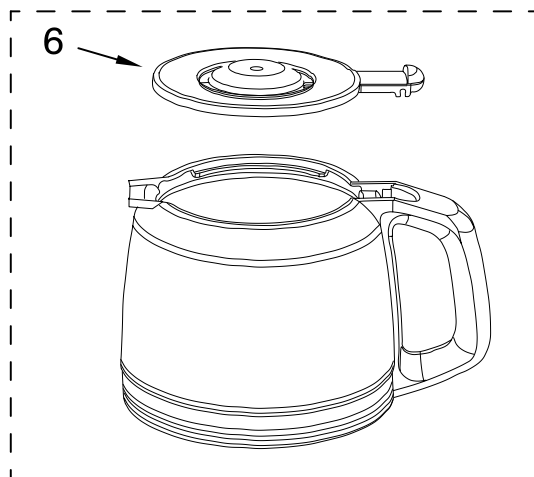

# CARAFE AND FILTER PARTS

For Models: KCM222\_\_0, KCM223\_\_0

**Illus. Part No. DESCRIPTION**

- 1 Literature Parts
- W10321647 Guide, Use & Care
- W10322597 Repair Parts List
- 2 W10322625 Basket, Brew
- 3 W10322626 Filter, Goldtone
- 4 W10322628 Scoop, Coffee
- 5 W10322629 Filter, Water Assy
- 6 Lid, Glass Carafe
- W10322631 Black
- 7 Carafe, Glass Assy
- W10322632 Black
- 8 Lid, Thermal
- W10322633 Black
- 9 Carafe, Thermal Assembly
- W10322634 Thermal
- 10 W10322635 Handle, Tank
- 11 Tank, Water Assy
- W10322636 14 Cup
- W10322638 12 Cup