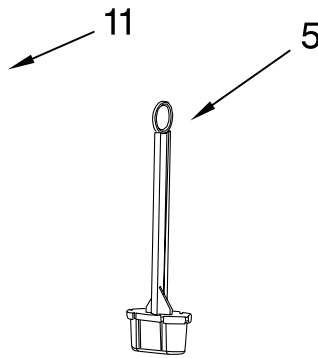

# CARAFE AND FILTER PARTS

For Models: KCM222\_\_0, KCM223\_\_0

**Illus. Part No. DESCRIPTION**

- 1 Literature Parts
- W10321647 Guide, Use & Care
- W10322597 Repair Parts List
- 2 W10322625 Basket, Brew
- 3 W10322626 Filter, Goldtone
- 4 W10322628 Scoop, Coffee
- 5 W10322629 Filter, Water Assy
- 6 Lid, Glass Carafe
- W10322631 Black
- 7 Carafe, Glass Assy
- W10322632 Black
- 8 Lid, Thermal
- W10322633 Black
- 9 Carafe, Thermal
- Assembly
- W10322634 Thermal
- 10 W10322635 Handle, Tank
- 11 Tank, Water Assy
- W10322636 14 Cup
- W10322638 12 Cup