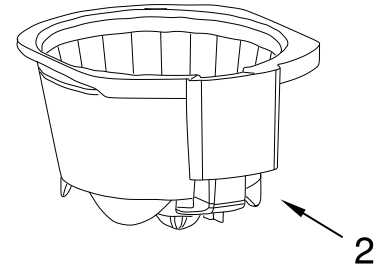

# CARAFE AND FILTER PARTS

For Models: KCM222\_\_0, KCM223\_\_0

**Illus. Part No. DESCRIPTION**

- 1 Literature Parts
- W10321647 Guide, Use & Care
- W10322597 Repair Parts List
- 2 W10322625 Basket, Brew
- 3 W10322626 Filter, Goldtone
- 4 W10322628 Scoop, Coffee
- 5 W10322629 Filter, Water Assy
- 6 Lid, Glass Carafe
- W10322631 Black
- 7 Carafe, Glass Assy
- W10322632 Black
- 8 Lid, Thermal
- W10322633 Black
- 9 Carafe, Thermal
- Assembly
- W10322634 Thermal
- 10 W10322635 Handle, Tank
- 11 Tank, Water Assy
- W10322636 14 Cup
- W10322638 12 Cup