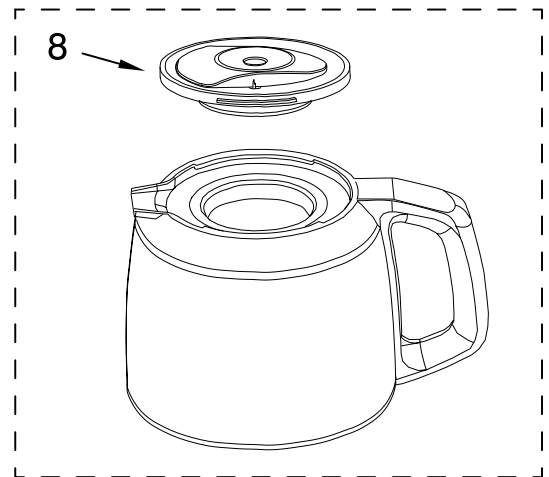

# CARAFE AND FILTER PARTS

For Models: KCM222\_\_0, KCM223\_\_0

**Illus. Part No. DESCRIPTION**

- 1 Literature Parts
- W10321647 Guide, Use & Care
- W10322597 Repair Parts List
- 2 W10322625 Basket, Brew
- 3 W10322626 Filter, Goldtone
- 4 W10322628 Scoop, Coffee
- 5 W10322629 Filter, Water Assy
- 6 Lid, Glass Carafe
- W10322631 Black
- 7 Carafe, Glass Assy
- W10322632 Black
- 8 Lid, Thermal
- W10322633 Black
- 9 Carafe, Thermal
- Assembly
- W10322634 Thermal
- 10 W10322635 Handle, Tank
- 11 Tank, Water Assy
- W10322636 14 Cup
- W10322638 12 Cup