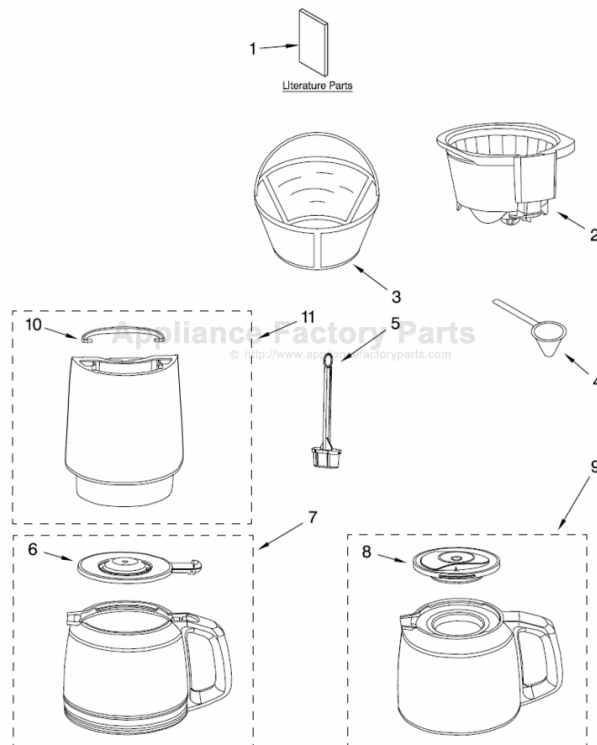

# KITCHENAID KCM222CS0 Owner's Manual

[Shop genuine replacement parts for KITCHENAID  
KCM222CS0](#)

## CARAFE AND FILTER PARTS For Models: KCM222\_0, KCM223\_0

[Find Your KITCHENAID Small Appliance Parts - Select From 538 Models](#)

----- Manual continues below -----