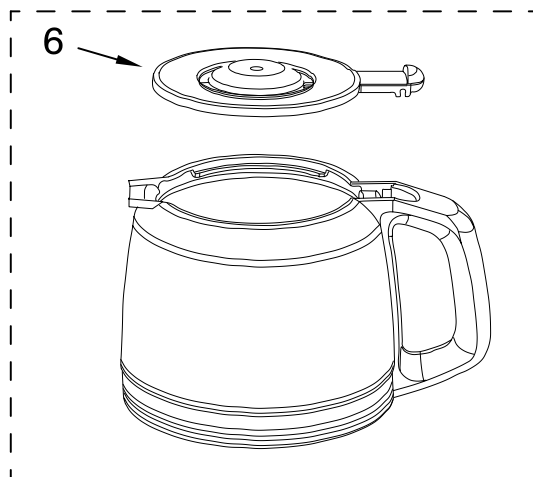

# CARAFE AND FILTER PARTS

For Models: KCM222\_\_0, KCM223\_\_0

**Illus. Part No. DESCRIPTION**

- 1 Literature Parts
- W10321647 Guide, Use & Care
- W10322597 Repair Parts List
- 2 W10322625 Basket, Brew
- 3 W10322626 Filter, Goldtone
- 4 W10322628 Scoop, Coffee
- 5 W10322629 Filter, Water Assy
- 6 Lid, Glass Carafe
- W10322631 Black
- 7 Carafe, Glass Assy
- W10322632 Black
- 8 Lid, Thermal
- W10322633 Black
- 9 Carafe, Thermal
- Assembly
- W10322634 Thermal
- 10 W10322635 Handle, Tank
- 11 Tank, Water Assy
- W10322636 14 Cup
- W10322638 12 Cup