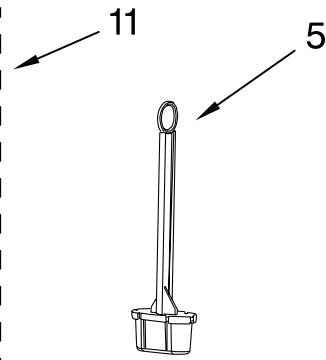

FOR CUSTOMER SATISFACTION ALWAYS USE
FACTORY SPECIFICATION PARTS

KITCHENAID

ST. JOSEPH MICHIGAN 49085

CARAFE AND FILTER PARTS

For Models: KCM222__0, KCM223__0

Illus. Part No. DESCRIPTION

- 1 Literature Parts
- W10321647 Guide, Use & Care
- W10322597 Repair Parts List
- 2 W10322625 Basket, Brew
- 3 W10322626 Filter, Goldtone
- 4 W10322628 Scoop, Coffee
- 5 W10322629 Filter, Water Assy
- 6 Lid, Glass Carafe
- W10322631 Black
- 7 Carafe, Glass Assy
- W10322632 Black
- 8 Lid, Thermal
- W10322633 Black
- 9 Carafe, Thermal Assembly
- W10322634 Thermal
- 10 W10322635 Handle, Tank
- 11 Tank, Water Assy
- W10322636 14 Cup
- W10322638 12 Cup