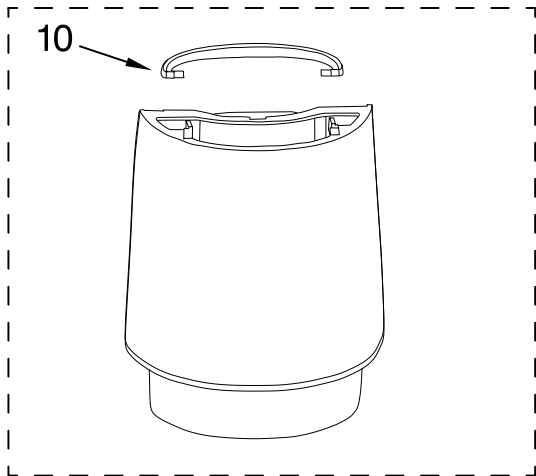

FOR CUSTOMER SATISFACTION ALWAYS USE
FACTORY SPECIFICATION PARTS

KITCHENAID

ST. JOSEPH MICHIGAN 49085

CARAFE AND FILTER PARTS

For Models: KCM222__0, KCM223__0

Illus. Part No. DESCRIPTION

- 1 Literature Parts
- W10321647 Guide, Use & Care
- W10322597 Repair Parts List
- 2 W10322625 Basket, Brew
- 3 W10322626 Filter, Goldtone
- 4 W10322628 Scoop, Coffee
- 5 W10322629 Filter, Water Assy
- 6 Lid, Glass Carafe
- W10322631 Black
- 7 Carafe, Glass Assy
- W10322632 Black
- 8 Lid, Thermal
- W10322633 Black
- 9 Carafe, Thermal Assembly
- W10322634 Thermal
- 10 W10322635 Handle, Tank
- 11 Tank, Water Assy
- W10322636 14 Cup
- W10322638 12 Cup