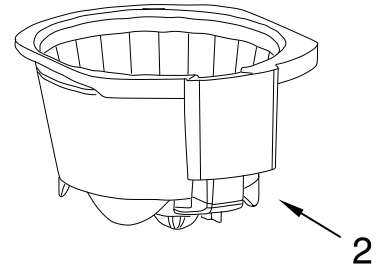

FOR CUSTOMER SATISFACTION ALWAYS USE
FACTORY SPECIFICATION PARTS

KITCHENAID

ST. JOSEPH MICHIGAN 49085

CARAFE AND FILTER PARTS

For Models: KCM222__0, KCM223__0

Illus. Part No. DESCRIPTION

- 1 Literature Parts
- W10321647 Guide, Use & Care
- W10322597 Repair Parts List
- 2 W10322625 Basket, Brew
- 3 W10322626 Filter, Goldtone
- 4 W10322628 Scoop, Coffee
- 5 W10322629 Filter, Water Assy
- 6 Lid, Glass Carafe
- W10322631 Black
- 7 Carafe, Glass Assy
- W10322632 Black
- 8 Lid, Thermal
- W10322633 Black
- 9 Carafe, Thermal Assembly
- W10322634 Thermal
- 10 W10322635 Handle, Tank
- 11 Tank, Water Assy
- W10322636 14 Cup
- W10322638 12 Cup