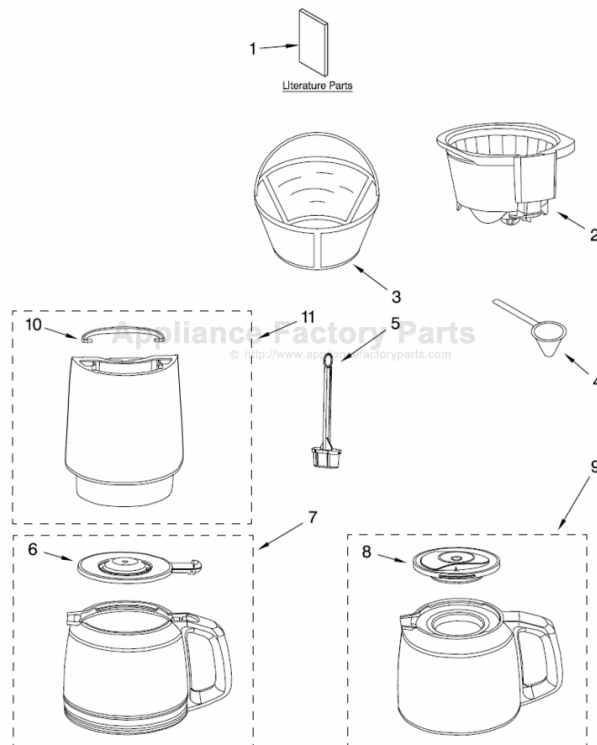

KITCHENAID KCM222CU0 Owner's Manual

[Shop genuine replacement parts for KITCHENAID
KCM222CU0](#)

CARAFE AND FILTER PARTS For Models: KCM222_0, KCM223_0

[Find Your KITCHENAID Small Appliance Parts - Select From 538 Models](#)

----- Manual continues below -----

PARTS LIST

for

KitchenAid®

PLATFORM 2 – COFFEE MAKER

14 CUP – GLASS CARAFE

12 CUP – THERMAL CARAFE

MODELS:

FOR CUSTOMER SATISFACTION ALWAYS USE
FACTORY SPECIFICATION PARTS

KITCHENAID

ST. JOSEPH MICHIGAN 49085

CARAFE AND FILTER PARTS

For Models: KCM222__0, KCM223__0

Illus. Part No. DESCRIPTION

- 1 Literature Parts
- W10321647 Guide, Use & Care
- W10322597 Repair Parts List
- 2 W10322625 Basket, Brew
- 3 W10322626 Filter, Goldtone
- 4 W10322628 Scoop, Coffee
- 5 W10322629 Filter, Water Assy
- 6 Lid, Glass Carafe
- W10322631 Black
- 7 Carafe, Glass Assy
- W10322632 Black
- 8 Lid, Thermal
- W10322633 Black
- 9 Carafe, Thermal Assembly
- W10322634 Thermal
- 10 W10322635 Handle, Tank
- 11 Tank, Water Assy
- W10322636 14 Cup
- W10322638 12 Cup