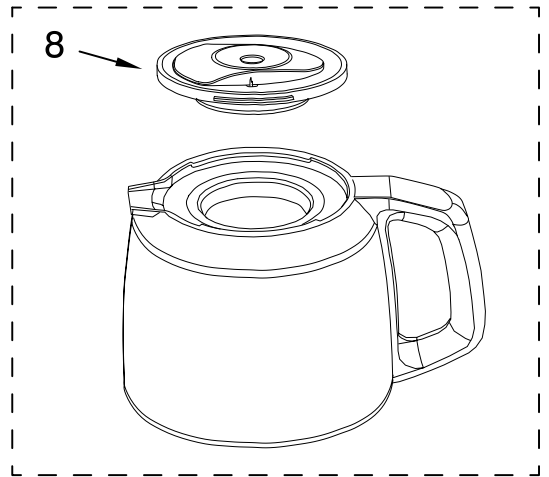

FOR CUSTOMER SATISFACTION ALWAYS USE
FACTORY SPECIFICATION PARTS

KITCHENAID

ST. JOSEPH MICHIGAN 49085

CARAFE AND FILTER PARTS

For Models: KCM222__0, KCM223__0

Illus. Part No. DESCRIPTION

- 1 Literature Parts
- W10321647 Guide, Use & Care
- W10322597 Repair Parts List
- 2 W10322625 Basket, Brew
- 3 W10322626 Filter, Goldtone
- 4 W10322628 Scoop, Coffee
- 5 W10322629 Filter, Water Assy
- 6 Lid, Glass Carafe
- W10322631 Black
- 7 Carafe, Glass Assy
- W10322632 Black
- 8 Lid, Thermal
- W10322633 Black
- 9 Carafe, Thermal Assembly
- W10322634 Thermal
- 10 W10322635 Handle, Tank
- 11 Tank, Water Assy
- W10322636 14 Cup
- W10322638 12 Cup