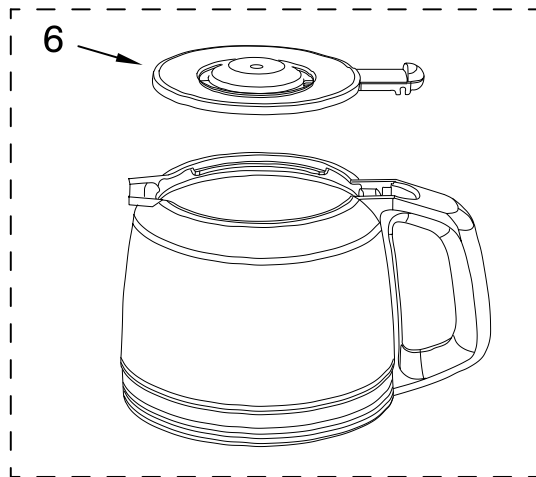

FOR CUSTOMER SATISFACTION ALWAYS USE
FACTORY SPECIFICATION PARTS

KITCHENAID

ST. JOSEPH MICHIGAN 49085

CARAFE AND FILTER PARTS

For Models: KCM222__0, KCM223__0

Illus. Part No. DESCRIPTION

- 1 Literature Parts
- W10321647 Guide, Use & Care
- W10322597 Repair Parts List
- 2 W10322625 Basket, Brew
- 3 W10322626 Filter, Goldtone
- 4 W10322628 Scoop, Coffee
- 5 W10322629 Filter, Water Assy
- 6 Lid, Glass Carafe
- W10322631 Black
- 7 Carafe, Glass Assy
- W10322632 Black
- 8 Lid, Thermal
- W10322633 Black
- 9 Carafe, Thermal Assembly
- W10322634 Thermal
- 10 W10322635 Handle, Tank
- 11 Tank, Water Assy
- W10322636 14 Cup
- W10322638 12 Cup