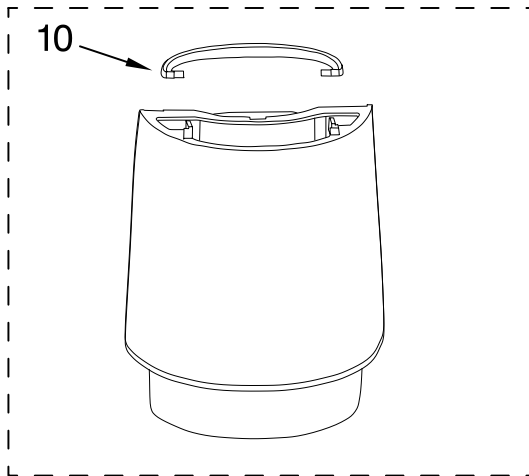

# CARAFE AND FILTER PARTS

For Models: KCM222\_\_0, KCM223\_\_0

**Illus. Part No. DESCRIPTION**

- 1 Literature Parts
- W10321647 Guide, Use & Care
- W10322597 Repair Parts List
- 2 W10322625 Basket, Brew
- 3 W10322626 Filter, Goldtone
- 4 W10322628 Scoop, Coffee
- 5 W10322629 Filter, Water Assy
- 6 Lid, Glass Carafe
- W10322631 Black
- 7 Carafe, Glass Assy
- W10322632 Black
- 8 Lid, Thermal
- W10322633 Black
- 9 Carafe, Thermal
- Assembly
- W10322634 Thermal
- 10 W10322635 Handle, Tank
- 11 Tank, Water Assy
- W10322636 14 Cup
- W10322638 12 Cup