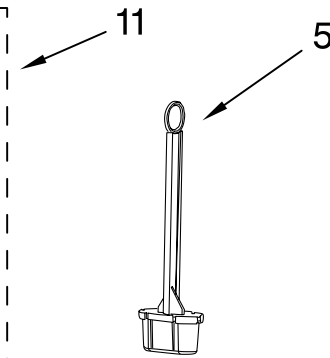

# CARAFE AND FILTER PARTS

For Models: KCM222\_\_0, KCM223\_\_0

**Illus. Part No. DESCRIPTION**

- 1 Literature Parts
- W10321647 Guide, Use & Care
- W10322597 Repair Parts List
- 2 W10322625 Basket, Brew
- 3 W10322626 Filter, Goldtone
- 4 W10322628 Scoop, Coffee
- 5 W10322629 Filter, Water Assy
- 6 Lid, Glass Carafe
- W10322631 Black
- 7 Carafe, Glass Assy
- W10322632 Black
- 8 Lid, Thermal
- W10322633 Black
- 9 Carafe, Thermal
- Assembly
- W10322634 Thermal
- 10 W10322635 Handle, Tank
- 11 Tank, Water Assy
- W10322636 14 Cup
- W10322638 12 Cup