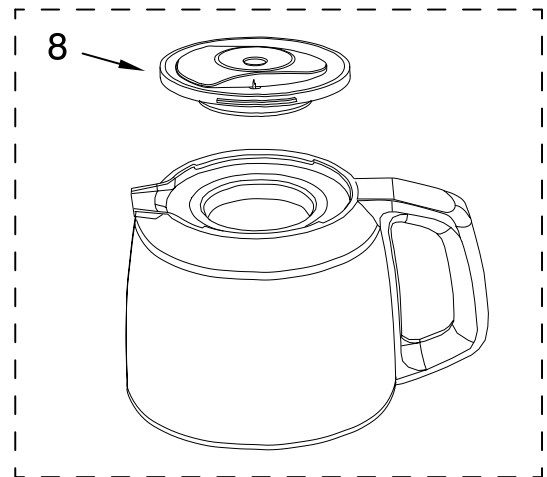

# CARAFE AND FILTER PARTS

For Models: KCM222\_\_0, KCM223\_\_0

**Illus. Part No. DESCRIPTION**

- 1 Literature Parts
- W10321647 Guide, Use & Care
- W10322597 Repair Parts List
- 2 W10322625 Basket, Brew
- 3 W10322626 Filter, Goldtone
- 4 W10322628 Scoop, Coffee
- 5 W10322629 Filter, Water Assy
- 6 Lid, Glass Carafe
- W10322631 Black
- 7 Carafe, Glass Assy
- W10322632 Black
- 8 Lid, Thermal
- W10322633 Black
- 9 Carafe, Thermal
- Assembly
- W10322634 Thermal
- 10 W10322635 Handle, Tank
- 11 Tank, Water Assy
- W10322636 14 Cup
- W10322638 12 Cup