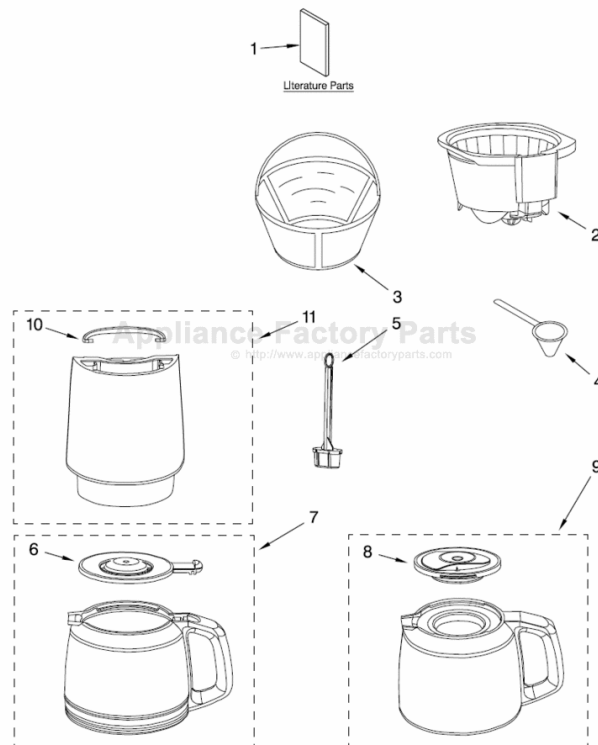

## CARAFE AND FILTER PARTS For Models: KCM222\_0, KCM223\_0

[Find Your KITCHENAID Small Appliance Parts - Select From 538 Models](#)

----- Manual continues below -----