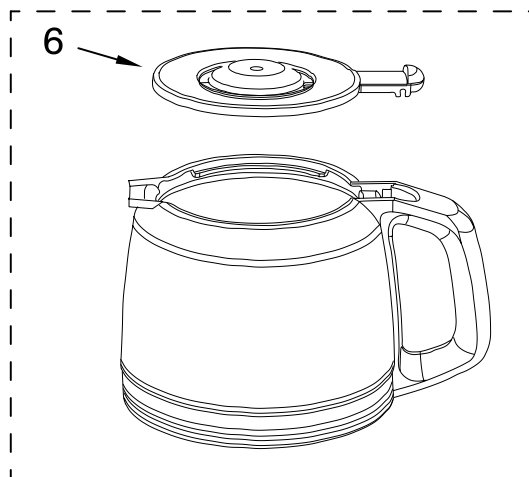

# CARAFE AND FILTER PARTS

For Models: KCM222\_\_0, KCM223\_\_0

**Illus. Part No. DESCRIPTION**

- 1 Literature Parts
- W10321647 Guide, Use & Care
- W10322597 Repair Parts List
- 2 W10322625 Basket, Brew
- 3 W10322626 Filter, Goldtone
- 4 W10322628 Scoop, Coffee
- 5 W10322629 Filter, Water Assy
- 6 Lid, Glass Carafe
- W10322631 Black
- 7 Carafe, Glass Assy
- W10322632 Black
- 8 Lid, Thermal
- W10322633 Black
- 9 Carafe, Thermal
- Assembly
- W10322634 Thermal
- 10 W10322635 Handle, Tank
- 11 Tank, Water Assy
- W10322636 14 Cup
- W10322638 12 Cup