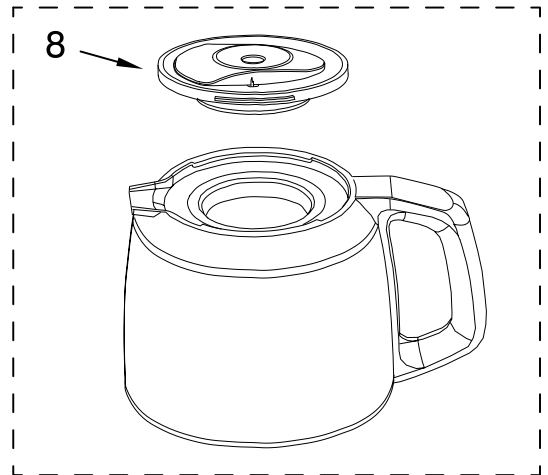

# CARAFE AND FILTER PARTS

For Models: KCM222\_\_0, KCM223\_\_0

**Illus. Part No. DESCRIPTION**

- 1 Literature Parts
- W10321647 Guide, Use & Care
- W10322597 Repair Parts List
- 2 W10322625 Basket, Brew
- 3 W10322626 Filter, Goldtone
- 4 W10322628 Scoop, Coffee
- 5 W10322629 Filter, Water Assy
- 6 Lid, Glass Carafe
- W10322631 Black
- 7 Carafe, Glass Assy
- W10322632 Black
- 8 Lid, Thermal
- W10322633 Black
- 9 Carafe, Thermal
- Assembly
- W10322634 Thermal
- 10 W10322635 Handle, Tank
- 11 Tank, Water Assy
- W10322636 14 Cup
- W10322638 12 Cup