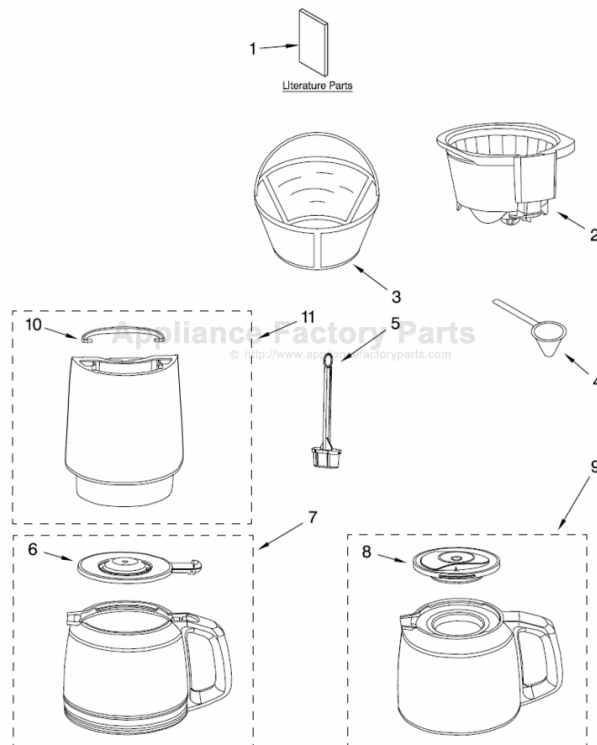

# KITCHENAID KCM223ACU0 Owner's Manual

[Shop genuine replacement parts for KITCHENAID  
KCM223ACU0](#)

## CARAFE AND FILTER PARTS For Models: KCM222\_0, KCM223\_0

[Find Your KITCHENAID Small Appliance Parts - Select From 538 Models](#)

----- Manual continues below -----

# PARTS LIST

for