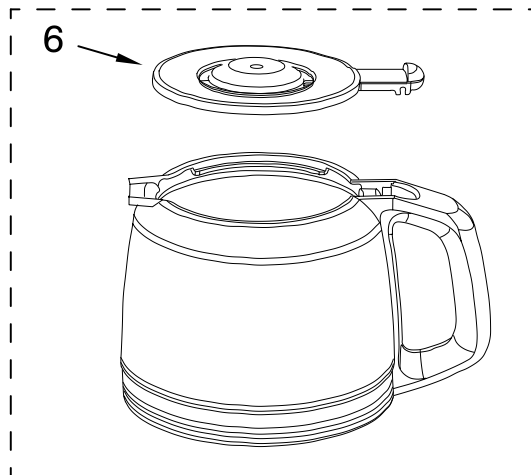

# CARAFE AND FILTER PARTS

For Models: KCM222\_\_0, KCM223\_\_0

**Illus. Part No. DESCRIPTION**

- 1 Literature Parts
- W10321647 Guide, Use & Care
- W10322597 Repair Parts List
- 2 W10322625 Basket, Brew
- 3 W10322626 Filter, Goldtone
- 4 W10322628 Scoop, Coffee
- 5 W10322629 Filter, Water Assy
- 6 Lid, Glass Carafe
- W10322631 Black
- 7 Carafe, Glass Assy
- W10322632 Black
- 8 Lid, Thermal
- W10322633 Black
- 9 Carafe, Thermal
- Assembly
- W10322634 Thermal
- 10 W10322635 Handle, Tank
- 11 Tank, Water Assy
- W10322636 14 Cup
- W10322638 12 Cup