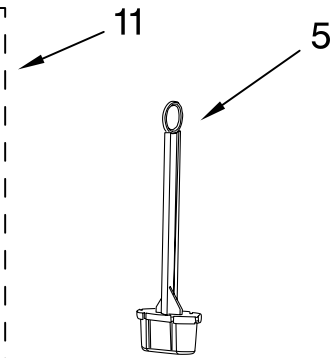

# CARAFE AND FILTER PARTS

For Models: KCM222\_\_0, KCM223\_\_0

**Illus. Part No. DESCRIPTION**

- 1 Literature Parts
- W10321647 Guide, Use & Care
- W10322597 Repair Parts List
- 2 W10322625 Basket, Brew
- 3 W10322626 Filter, Goldtone
- 4 W10322628 Scoop, Coffee
- 5 W10322629 Filter, Water Assy
- 6 Lid, Glass Carafe
- W10322631 Black
- 7 Carafe, Glass Assy
- W10322632 Black
- 8 Lid, Thermal
- W10322633 Black
- 9 Carafe, Thermal
- Assembly
- W10322634 Thermal
- 10 W10322635 Handle, Tank
- 11 Tank, Water Assy
- W10322636 14 Cup
- W10322638 12 Cup