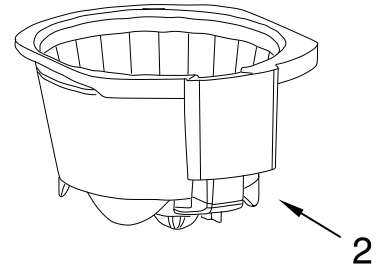

# CARAFE AND FILTER PARTS

For Models: KCM222\_\_0, KCM223\_\_0

**Illus. Part No. DESCRIPTION**

- 1 Literature Parts
- W10321647 Guide, Use & Care
- W10322597 Repair Parts List
- 2 W10322625 Basket, Brew
- 3 W10322626 Filter, Goldtone
- 4 W10322628 Scoop, Coffee
- 5 W10322629 Filter, Water Assy
- 6 Lid, Glass Carafe
- W10322631 Black
- 7 Carafe, Glass Assy
- W10322632 Black
- 8 Lid, Thermal
- W10322633 Black
- 9 Carafe, Thermal
- Assembly
- W10322634 Thermal
- 10 W10322635 Handle, Tank
- 11 Tank, Water Assy
- W10322636 14 Cup
- W10322638 12 Cup