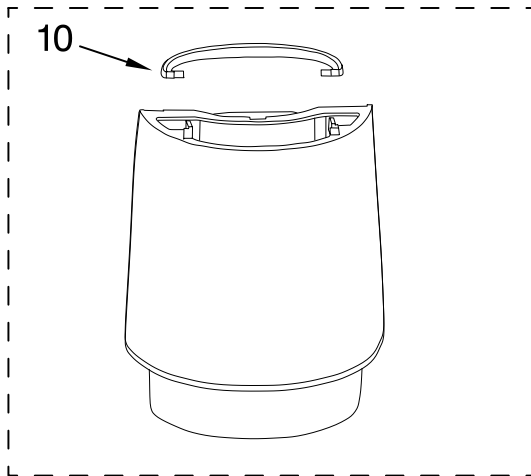

# CARAFE AND FILTER PARTS

For Models: KCM222\_\_0, KCM223\_\_0

**Illus. Part No. DESCRIPTION**

- 1 Literature Parts
- W10321647 Guide, Use & Care
- W10322597 Repair Parts List
- 2 W10322625 Basket, Brew
- 3 W10322626 Filter, Goldtone
- 4 W10322628 Scoop, Coffee
- 5 W10322629 Filter, Water Assy
- 6 Lid, Glass Carafe
- W10322631 Black
- 7 Carafe, Glass Assy
- W10322632 Black
- 8 Lid, Thermal
- W10322633 Black
- 9 Carafe, Thermal
- Assembly
- W10322634 Thermal
- 10 W10322635 Handle, Tank
- 11 Tank, Water Assy
- W10322636 14 Cup
- W10322638 12 Cup