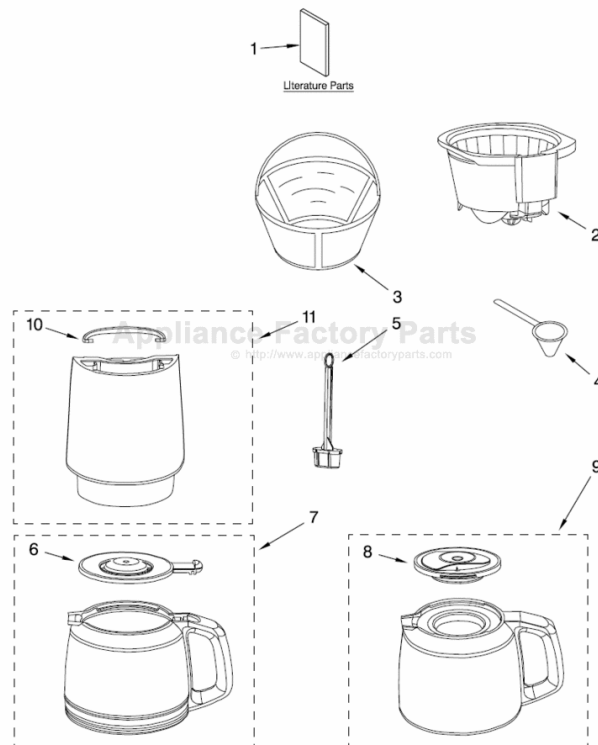

# KITCHENAID KCM223AOB0 Owner's Manual

[Shop genuine replacement parts for KITCHENAID  
KCM223AOB0](#)

## CARAFE AND FILTER PARTS For Models: KCM222\_0, KCM223\_0

[Find Your KITCHENAID Small Appliance Parts - Select From 538 Models](#)

----- Manual continues below -----

# PARTS LIST

for