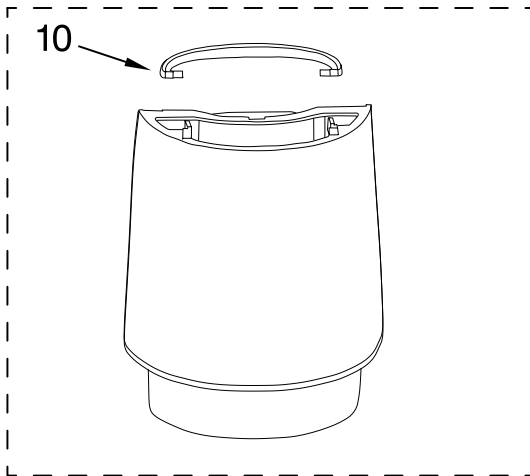

# CARAFE AND FILTER PARTS

For Models: KCM222\_\_0, KCM223\_\_0

**Illus. Part No. DESCRIPTION**

- 1 Literature Parts
- W10321647 Guide, Use & Care
- W10322597 Repair Parts List
- 2 W10322625 Basket, Brew
- 3 W10322626 Filter, Goldtone
- 4 W10322628 Scoop, Coffee
- 5 W10322629 Filter, Water Assy
- 6 Lid, Glass Carafe
- W10322631 Black
- 7 Carafe, Glass Assy
- W10322632 Black
- 8 Lid, Thermal
- W10322633 Black
- 9 Carafe, Thermal
- Assembly
- W10322634 Thermal
- 10 W10322635 Handle, Tank
- 11 Tank, Water Assy
- W10322636 14 Cup
- W10322638 12 Cup