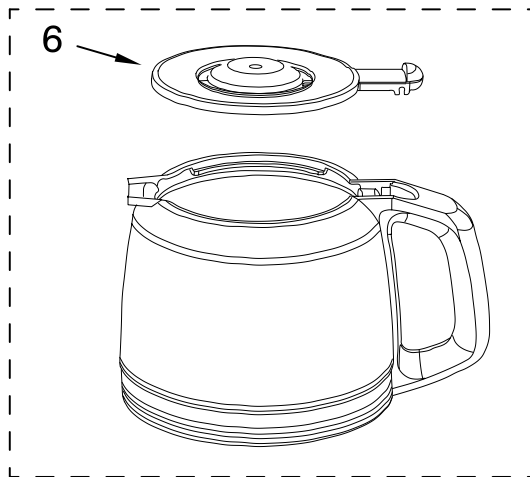

# CARAFE AND FILTER PARTS

For Models: KCM222\_\_0, KCM223\_\_0

**Illus. Part No. DESCRIPTION**

- 1 Literature Parts
- W10321647 Guide, Use & Care
- W10322597 Repair Parts List
- 2 W10322625 Basket, Brew
- 3 W10322626 Filter, Goldtone
- 4 W10322628 Scoop, Coffee
- 5 W10322629 Filter, Water Assy
- 6 Lid, Glass Carafe
- W10322631 Black
- 7 Carafe, Glass Assy
- W10322632 Black
- 8 Lid, Thermal
- W10322633 Black
- 9 Carafe, Thermal
- Assembly
- W10322634 Thermal
- 10 W10322635 Handle, Tank
- 11 Tank, Water Assy
- W10322636 14 Cup
- W10322638 12 Cup