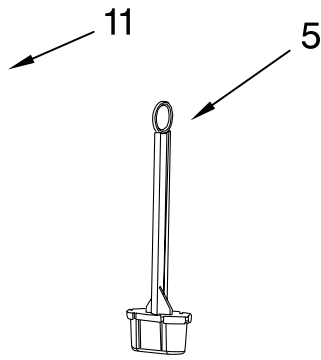

# CARAFE AND FILTER PARTS

For Models: KCM222\_\_0, KCM223\_\_0

**Illus. Part No. DESCRIPTION**

- 1 Literature Parts
- W10321647 Guide, Use & Care
- W10322597 Repair Parts List
- 2 W10322625 Basket, Brew
- 3 W10322626 Filter, Goldtone
- 4 W10322628 Scoop, Coffee
- 5 W10322629 Filter, Water Assy
- 6 Lid, Glass Carafe
- W10322631 Black
- 7 Carafe, Glass Assy
- W10322632 Black
- 8 Lid, Thermal
- W10322633 Black
- 9 Carafe, Thermal
- Assembly
- W10322634 Thermal
- 10 W10322635 Handle, Tank
- 11 Tank, Water Assy
- W10322636 14 Cup
- W10322638 12 Cup