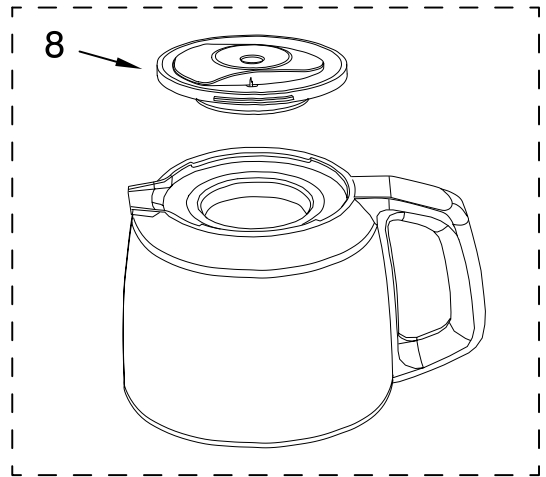

# CARAFE AND FILTER PARTS

For Models: KCM222\_\_0, KCM223\_\_0

**Illus. Part No. DESCRIPTION**

- 1 Literature Parts
- W10321647 Guide, Use & Care
- W10322597 Repair Parts List
- 2 W10322625 Basket, Brew
- 3 W10322626 Filter, Goldtone
- 4 W10322628 Scoop, Coffee
- 5 W10322629 Filter, Water Assy
- 6 Lid, Glass Carafe
- W10322631 Black
- 7 Carafe, Glass Assy
- W10322632 Black
- 8 Lid, Thermal
- W10322633 Black
- 9 Carafe, Thermal
- Assembly
- W10322634 Thermal
- 10 W10322635 Handle, Tank
- 11 Tank, Water Assy
- W10322636 14 Cup
- W10322638 12 Cup