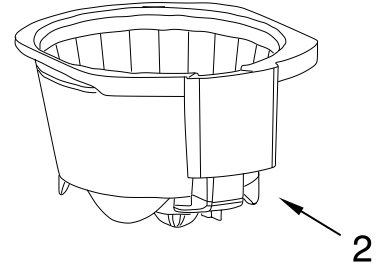

# CARAFE AND FILTER PARTS

For Models: KCM222\_\_0, KCM223\_\_0

**Illus. Part No. DESCRIPTION**

- 1 Literature Parts
- W10321647 Guide, Use & Care
- W10322597 Repair Parts List
- 2 W10322625 Basket, Brew
- 3 W10322626 Filter, Goldtone
- 4 W10322628 Scoop, Coffee
- 5 W10322629 Filter, Water Assy
- 6 Lid, Glass Carafe
- W10322631 Black
- 7 Carafe, Glass Assy
- W10322632 Black
- 8 Lid, Thermal
- W10322633 Black
- 9 Carafe, Thermal
- Assembly
- W10322634 Thermal
- 10 W10322635 Handle, Tank
- 11 Tank, Water Assy
- W10322636 14 Cup
- W10322638 12 Cup