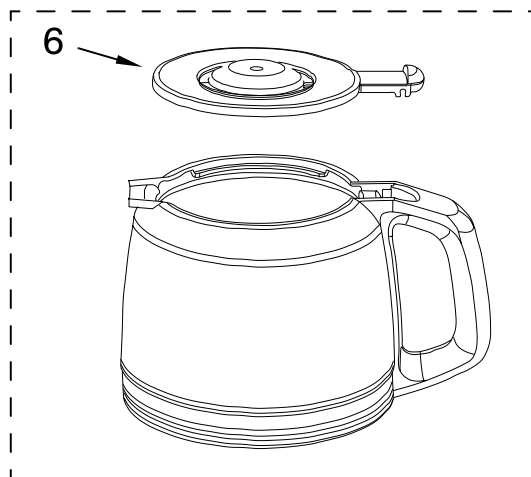

FOR CUSTOMER SATISFACTION ALWAYS USE
FACTORY SPECIFICATION PARTS

KITCHENAID

ST. JOSEPH MICHIGAN 49085

CARAFE AND FILTER PARTS

For Models: KCM222__0, KCM223__0

Illus. Part No. DESCRIPTION

- 1 Literature Parts
- W10321647 Guide, Use & Care
- W10322597 Repair Parts List
- 2 W10322625 Basket, Brew
- 3 W10322626 Filter, Goldtone
- 4 W10322628 Scoop, Coffee
- 5 W10322629 Filter, Water Assy
- 6 Lid, Glass Carafe
- W10322631 Black
- 7 Carafe, Glass Assy
- W10322632 Black
- 8 Lid, Thermal
- W10322633 Black
- 9 Carafe, Thermal
- Assembly
- W10322634 Thermal
- 10 W10322635 Handle, Tank
- 11 Tank, Water Assy
- W10322636 14 Cup
- W10322638 12 Cup