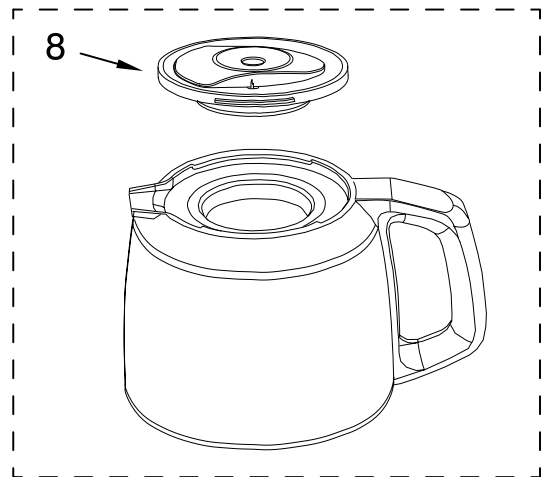

FOR CUSTOMER SATISFACTION ALWAYS USE
FACTORY SPECIFICATION PARTS

KITCHENAID

ST. JOSEPH MICHIGAN 49085

CARAFE AND FILTER PARTS

For Models: KCM222__0, KCM223__0

Illus. Part No. DESCRIPTION

- 1 Literature Parts
- W10321647 Guide, Use & Care
- W10322597 Repair Parts List
- 2 W10322625 Basket, Brew
- 3 W10322626 Filter, Goldtone
- 4 W10322628 Scoop, Coffee
- 5 W10322629 Filter, Water Assy
- 6 Lid, Glass Carafe
- W10322631 Black
- 7 Carafe, Glass Assy
- W10322632 Black
- 8 Lid, Thermal
- W10322633 Black
- 9 Carafe, Thermal
- Assembly
- W10322634 Thermal
- 10 W10322635 Handle, Tank
- 11 Tank, Water Assy
- W10322636 14 Cup
- W10322638 12 Cup