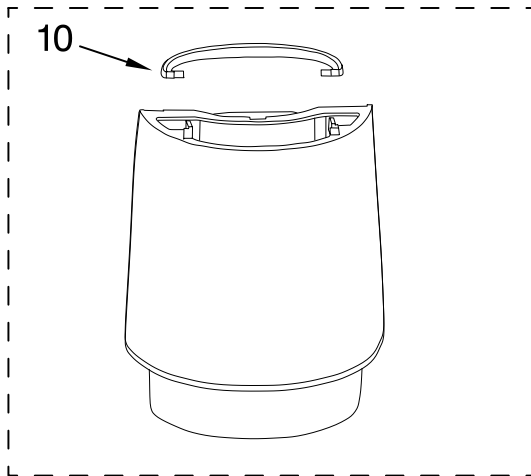

FOR CUSTOMER SATISFACTION ALWAYS USE
FACTORY SPECIFICATION PARTS

KITCHENAID

ST. JOSEPH MICHIGAN 49085

CARAFE AND FILTER PARTS

For Models: KCM222__0, KCM223__0

Illus. Part No. DESCRIPTION

- 1 Literature Parts
- W10321647 Guide, Use & Care
- W10322597 Repair Parts List
- 2 W10322625 Basket, Brew
- 3 W10322626 Filter, Goldtone
- 4 W10322628 Scoop, Coffee
- 5 W10322629 Filter, Water Assy
- 6 Lid, Glass Carafe
- W10322631 Black
- 7 Carafe, Glass Assy
- W10322632 Black
- 8 Lid, Thermal
- W10322633 Black
- 9 Carafe, Thermal
- Assembly
- W10322634 Thermal
- 10 W10322635 Handle, Tank
- 11 Tank, Water Assy
- W10322636 14 Cup
- W10322638 12 Cup