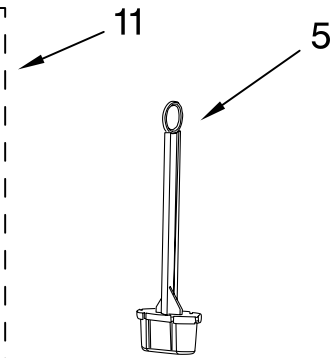

FOR CUSTOMER SATISFACTION ALWAYS USE
FACTORY SPECIFICATION PARTS

KITCHENAID

ST. JOSEPH MICHIGAN 49085

CARAFE AND FILTER PARTS

For Models: KCM222__0, KCM223__0

Illus. Part No. DESCRIPTION

- 1 Literature Parts
- W10321647 Guide, Use & Care
- W10322597 Repair Parts List
- 2 W10322625 Basket, Brew
- 3 W10322626 Filter, Goldtone
- 4 W10322628 Scoop, Coffee
- 5 W10322629 Filter, Water Assy
- 6 Lid, Glass Carafe
- W10322631 Black
- 7 Carafe, Glass Assy
- W10322632 Black
- 8 Lid, Thermal
- W10322633 Black
- 9 Carafe, Thermal
- Assembly
- W10322634 Thermal
- 10 W10322635 Handle, Tank
- 11 Tank, Water Assy
- W10322636 14 Cup
- W10322638 12 Cup