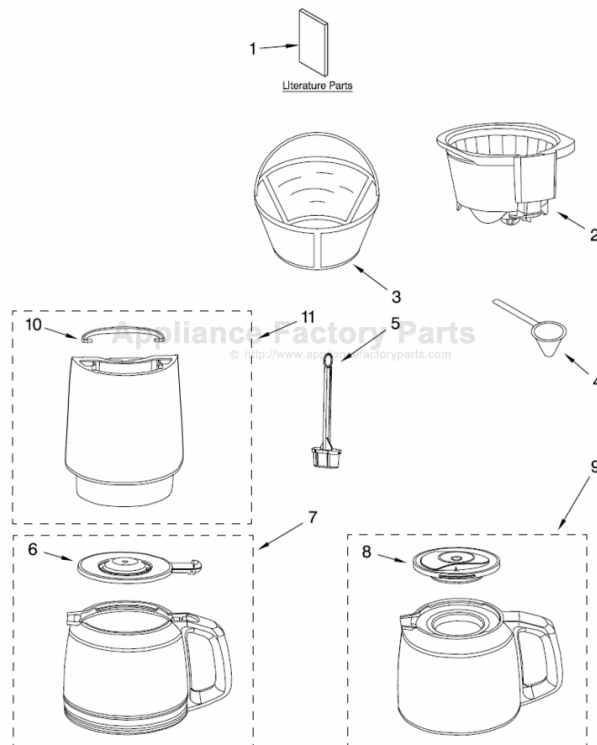

This Owner's Manual is provided and hosted by Appliance Factory Parts.

KITCHENAID KCM223CS0 Owner's Manual

[Shop genuine replacement parts for KITCHENAID
KCM223CS0](#)

CARAFE AND FILTER PARTS For Models: KCM222_0, KCM223_0

[Find Your KITCHENAID Small Appliance Parts - Select From 538 Models](#)

----- Manual continues below -----

PARTS LIST

for

KitchenAid®

PLATFORM 2 – COFFEE MAKER

14 CUP – GLASS CARAFE

12 CUP – THERMAL CARAFE

FOR CUSTOMER SATISFACTION ALWAYS USE
FACTORY SPECIFICATION PARTS

KITCHENAID

ST. JOSEPH MICHIGAN 49085

CARAFE AND FILTER PARTS

For Models: KCM222__0, KCM223__0

Illus. Part No. DESCRIPTION

- 1 Literature Parts
- W10321647 Guide, Use & Care
- W10322597 Repair Parts List
- 2 W10322625 Basket, Brew
- 3 W10322626 Filter, Goldtone
- 4 W10322628 Scoop, Coffee
- 5 W10322629 Filter, Water Assy
- 6 Lid, Glass Carafe
- W10322631 Black
- 7 Carafe, Glass Assy
- W10322632 Black
- 8 Lid, Thermal
- W10322633 Black
- 9 Carafe, Thermal
- Assembly
- W10322634 Thermal
- 10 W10322635 Handle, Tank
- 11 Tank, Water Assy
- W10322636 14 Cup
- W10322638 12 Cup