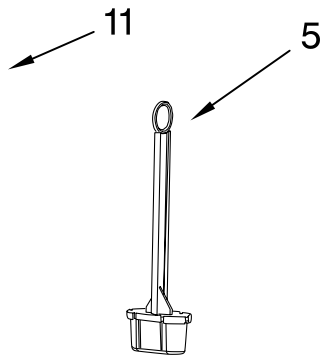

# CARAFE AND FILTER PARTS

For Models: KCM222\_\_0, KCM223\_\_0

**Illus. Part No. DESCRIPTION**

- 1 Literature Parts
- W10321647 Guide, Use & Care
- W10322597 Repair Parts List
- 2 W10322625 Basket, Brew
- 3 W10322626 Filter, Goldtone
- 4 W10322628 Scoop, Coffee
- 5 W10322629 Filter, Water Assy
- 6 Lid, Glass Carafe
- W10322631 Black
- 7 Carafe, Glass Assy
- W10322632 Black
- 8 Lid, Thermal
- W10322633 Black
- 9 Carafe, Thermal Assembly
- W10322634 Thermal
- 10 W10322635 Handle, Tank
- 11 Tank, Water Assy
- W10322636 14 Cup
- W10322638 12 Cup