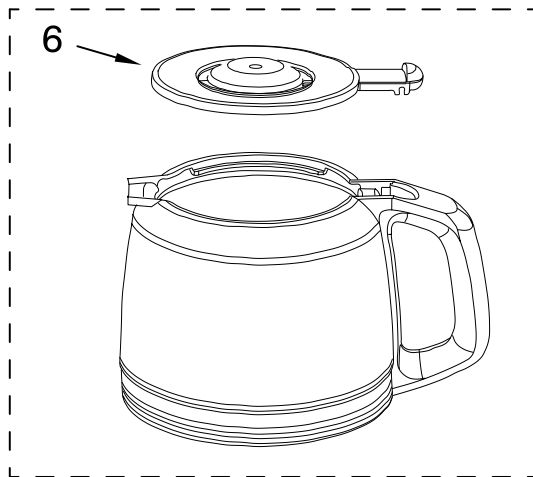

# CARAFE AND FILTER PARTS

For Models: KCM222\_\_0, KCM223\_\_0

**Illus. Part No. DESCRIPTION**

- 1 Literature Parts
- W10321647 Guide, Use & Care
- W10322597 Repair Parts List
- 2 W10322625 Basket, Brew
- 3 W10322626 Filter, Goldtone
- 4 W10322628 Scoop, Coffee
- 5 W10322629 Filter, Water Assy
- 6 Lid, Glass Carafe
- W10322631 Black
- 7 Carafe, Glass Assy
- W10322632 Black
- 8 Lid, Thermal
- W10322633 Black
- 9 Carafe, Thermal Assembly
- W10322634 Thermal
- 10 W10322635 Handle, Tank
- 11 Tank, Water Assy
- W10322636 14 Cup
- W10322638 12 Cup