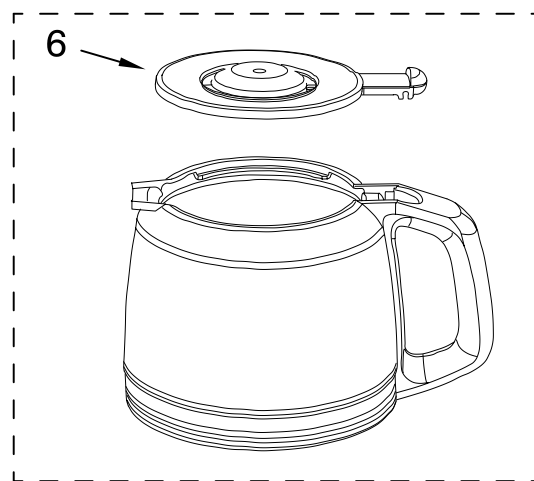

PARTS LIST

for

KitchenAid®

PLATFORM 2 – COFFEE MAKER

14 CUP – GLASS CARAFE

12 CUP – THERMAL CARAFE

MODELS:

KCM222OB0 (Glass – Onyx Black)
KCM222CS0 (Glass – Cocoa Silver)
KCM222CU0 (Glass – Contour Silver)
KCM223OB0 (Thermal – Onyx Black)
KCM223CS0 (Thermal – Cocoa Silver)
KCM223CU0 (Thermal – Contour Silver)
KCM222AOB0 (Canadian–Glass – Onyx Black)
KCM222ACU0 (Canadian–Glass – Contour Silver)
KCM223AOB0 (Canadian–Thermal – Onyx Black)
KCM223ACU0 (Canadian–Thermal – Contour Silver)

FOR CUSTOMER SATISFACTION ALWAYS USE
FACTORY SPECIFICATION PARTS

KITCHENAID

ST. JOSEPH MICHIGAN 49085

CARAFE AND FILTER PARTS

For Models: KCM222__0, KCM223__0

Illus. No.	Part No.	DESCRIPTION
------------	----------	-------------

- | | | |
|----|-----------|--------------------------|
| 1 | W10321647 | Literature Parts |
| | W10322597 | Guide, Use & Care |
| | W10322597 | Repair Parts List |
| 2 | W10322625 | Basket, Brew |
| 3 | W10322626 | Filter, Goldtone |
| 4 | W10322628 | Scoop, Coffee |
| 5 | W10322629 | Filter, Water Assy |
| 6 | W10322631 | Lid, Glass Carafe |
| | W10322631 | Black |
| 7 | W10322632 | Carafe, Glass Assy |
| | W10322632 | Black |
| 8 | W10322633 | Lid, Thermal |
| | W10322633 | Black |
| 9 | W10322634 | Carafe, Thermal Assembly |
| | W10322634 | Thermal |
| 10 | W10322635 | Handle, Tank |
| 11 | W10322635 | Tank, Water Assy |
| | W10322636 | 14 Cup |
| | W10322638 | 12 Cup |