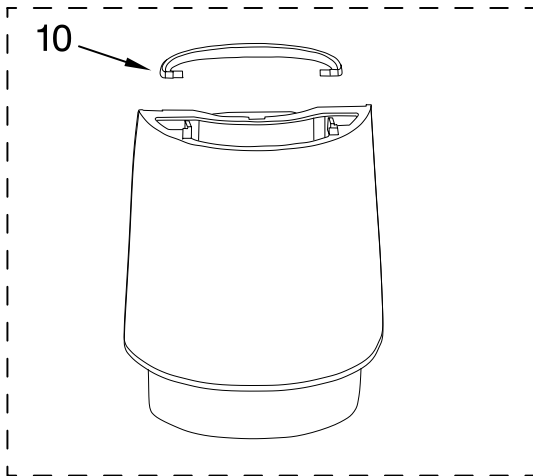

# CARAFE AND FILTER PARTS

For Models: KCM222\_\_0, KCM223\_\_0

**Illus. Part No. DESCRIPTION**

- 1 Literature Parts
- W10321647 Guide, Use & Care
- W10322597 Repair Parts List
- 2 W10322625 Basket, Brew
- 3 W10322626 Filter, Goldtone
- 4 W10322628 Scoop, Coffee
- 5 W10322629 Filter, Water Assy
- 6 Lid, Glass Carafe
- W10322631 Black
- 7 Carafe, Glass Assy
- W10322632 Black
- 8 Lid, Thermal
- W10322633 Black
- 9 Carafe, Thermal Assembly
- W10322634 Thermal
- 10 W10322635 Handle, Tank
- 11 Tank, Water Assy
- W10322636 14 Cup
- W10322638 12 Cup