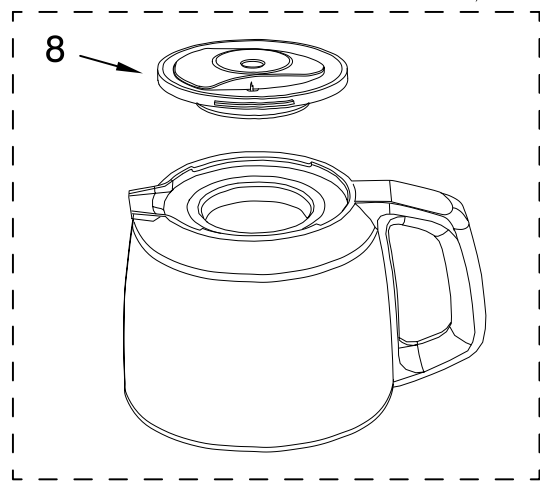

PARTS LIST

for

KitchenAid®

PLATFORM 2 – COFFEE MAKER

14 CUP – GLASS CARAFE

12 CUP – THERMAL CARAFE

MODELS:

KCM222OB0 (Glass – Onyx Black)
KCM222CS0 (Glass – Cocoa Silver)
KCM222CU0 (Glass – Contour Silver)
KCM223OB0 (Thermal – Onyx Black)
KCM223CS0 (Thermal – Cocoa Silver)
KCM223CU0 (Thermal – Contour Silver)
KCM222AOB0 (Canadian–Glass – Onyx Black)
KCM222ACU0 (Canadian–Glass – Contour Silver)
KCM223AOB0 (Canadian–Thermal – Onyx Black)
KCM223ACU0 (Canadian–Thermal – Contour Silver)

FOR CUSTOMER SATISFACTION ALWAYS USE
FACTORY SPECIFICATION PARTS

KITCHENAID

ST. JOSEPH MICHIGAN 49085

CARAFE AND FILTER PARTS

For Models: KCM222__0, KCM223__0

Illus. No.	Part No.	DESCRIPTION
------------	----------	-------------

- | | | |
|----|-----------|--------------------------|
| 1 | W10321647 | Literature Parts |
| | W10322597 | Guide, Use & Care |
| | W10322597 | Repair Parts List |
| 2 | W10322625 | Basket, Brew |
| 3 | W10322626 | Filter, Goldtone |
| 4 | W10322628 | Scoop, Coffee |
| 5 | W10322629 | Filter, Water Assy |
| 6 | W10322631 | Lid, Glass Carafe |
| | W10322631 | Black |
| 7 | W10322632 | Carafe, Glass Assy |
| | W10322632 | Black |
| 8 | W10322633 | Lid, Thermal |
| | W10322633 | Black |
| 9 | W10322634 | Carafe, Thermal Assembly |
| | W10322634 | Thermal |
| 10 | W10322635 | Handle, Tank |
| 11 | W10322635 | Tank, Water Assy |
| | W10322636 | 14 Cup |
| | W10322638 | 12 Cup |