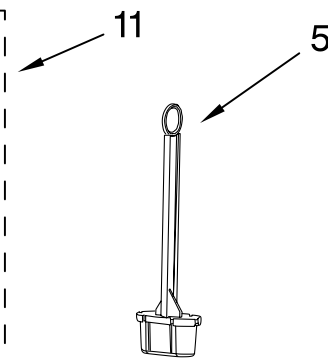

PARTS LIST

for

KitchenAid®

PLATFORM 2 – COFFEE MAKER

14 CUP – GLASS CARAFE

12 CUP – THERMAL CARAFE

MODELS:

KCM222OB0 (Glass – Onyx Black)
KCM222CS0 (Glass – Cocoa Silver)
KCM222CU0 (Glass – Contour Silver)
KCM223OB0 (Thermal – Onyx Black)
KCM223CS0 (Thermal – Cocoa Silver)
KCM223CU0 (Thermal – Contour Silver)
KCM222AOB0 (Canadian–Glass – Onyx Black)
KCM222ACU0 (Canadian–Glass – Contour Silver)
KCM223AOB0 (Canadian–Thermal – Onyx Black)
KCM223ACU0 (Canadian–Thermal – Contour Silver)

FOR CUSTOMER SATISFACTION ALWAYS USE
FACTORY SPECIFICATION PARTS

KITCHENAID

ST. JOSEPH MICHIGAN 49085

CARAFE AND FILTER PARTS

For Models: KCM222__0, KCM223__0

Illus. No.	Part No.	DESCRIPTION
------------	----------	-------------

- | | | |
|----|-----------|--------------------------|
| 1 | W10321647 | Literature Parts |
| | W10322597 | Guide, Use & Care |
| | W10322597 | Repair Parts List |
| 2 | W10322625 | Basket, Brew |
| 3 | W10322626 | Filter, Goldtone |
| 4 | W10322628 | Scoop, Coffee |
| 5 | W10322629 | Filter, Water Assy |
| 6 | W10322631 | Lid, Glass Carafe |
| | W10322631 | Black |
| 7 | W10322632 | Carafe, Glass Assy |
| | W10322632 | Black |
| 8 | W10322633 | Lid, Thermal |
| | W10322633 | Black |
| 9 | W10322634 | Carafe, Thermal Assembly |
| | W10322634 | Thermal |
| 10 | W10322635 | Handle, Tank |
| 11 | W10322635 | Tank, Water Assy |
| | W10322636 | 14 Cup |
| | W10322638 | 12 Cup |