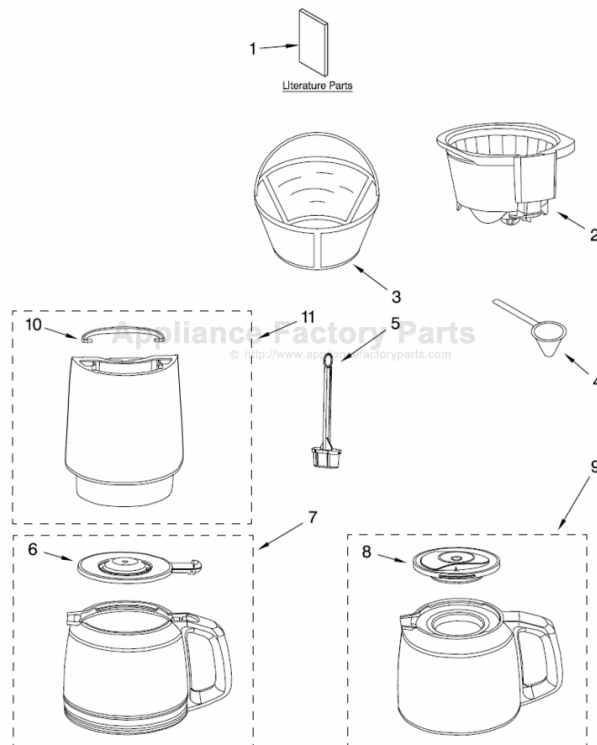

# KITCHENAID KCM223CU0 Owner's Manual

[Shop genuine replacement parts for KITCHENAID  
KCM223CU0](#)

## CARAFE AND FILTER PARTS For Models: KCM222\_0, KCM223\_0

[Find Your KITCHENAID Small Appliance Parts - Select From 538 Models](#)

----- Manual continues below -----

# PARTS LIST

for