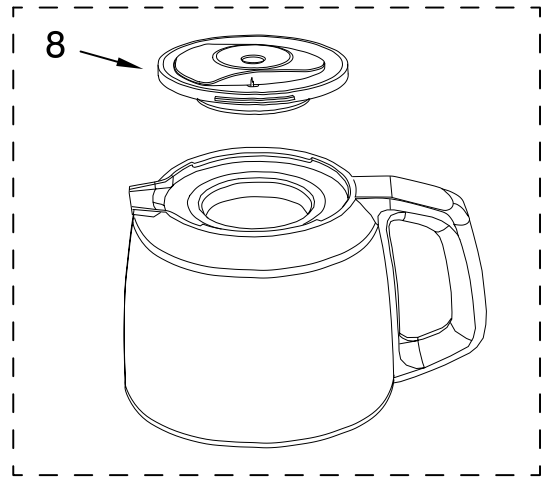

# CARAFE AND FILTER PARTS

For Models: KCM222\_\_0, KCM223\_\_0

**Illus. Part No. DESCRIPTION**

- 1 Literature Parts
- W10321647 Guide, Use & Care
- W10322597 Repair Parts List
- 2 W10322625 Basket, Brew
- 3 W10322626 Filter, Goldtone
- 4 W10322628 Scoop, Coffee
- 5 W10322629 Filter, Water Assy
- 6 Lid, Glass Carafe
- W10322631 Black
- 7 Carafe, Glass Assy
- W10322632 Black
- 8 Lid, Thermal
- W10322633 Black
- 9 Carafe, Thermal Assembly
- W10322634 Thermal
- 10 W10322635 Handle, Tank
- 11 Tank, Water Assy
- W10322636 14 Cup
- W10322638 12 Cup