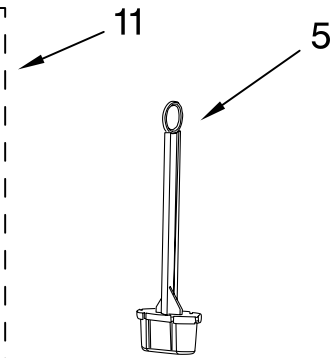

ST. JOSEPH MICHIGAN 49085

CARAFE AND FILTER PARTS

For Models: KCM222__0, KCM223__0

Illus. Part No. DESCRIPTION

- 1 Literature Parts
- W10321647 Guide, Use & Care
- W10322597 Repair Parts List
- 2 W10322625 Basket, Brew
- 3 W10322626 Filter, Goldtone
- 4 W10322628 Scoop, Coffee
- 5 W10322629 Filter, Water Assy
- 6 Lid, Glass Carafe
- W10322631 Black
- 7 Carafe, Glass Assy
- W10322632 Black
- 8 Lid, Thermal
- W10322633 Black
- 9 Carafe, Thermal
- Assembly
- W10322634 Thermal
- 10 W10322635 Handle, Tank
- 11 Tank, Water Assy
- W10322636 14 Cup
- W10322638 12 Cup