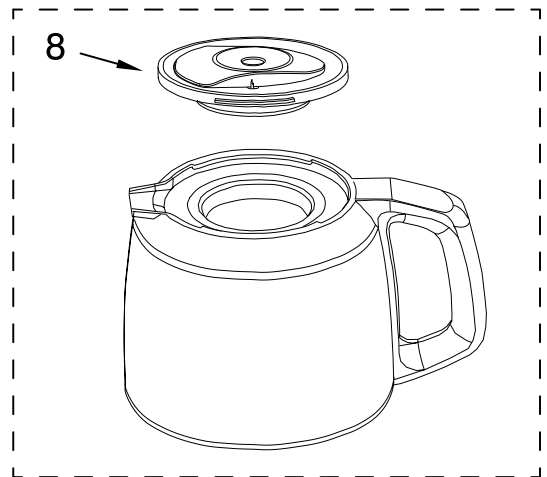

ST. JOSEPH MICHIGAN 49085

CARAFE AND FILTER PARTS

For Models: KCM222__0, KCM223__0

Illus. Part No. DESCRIPTION

- 1 Literature Parts
- W10321647 Guide, Use & Care
- W10322597 Repair Parts List
- 2 W10322625 Basket, Brew
- 3 W10322626 Filter, Goldtone
- 4 W10322628 Scoop, Coffee
- 5 W10322629 Filter, Water Assy
- 6 Lid, Glass Carafe
- W10322631 Black
- 7 Carafe, Glass Assy
- W10322632 Black
- 8 Lid, Thermal
- W10322633 Black
- 9 Carafe, Thermal
- Assembly
- W10322634 Thermal
- 10 W10322635 Handle, Tank
- 11 Tank, Water Assy
- W10322636 14 Cup
- W10322638 12 Cup