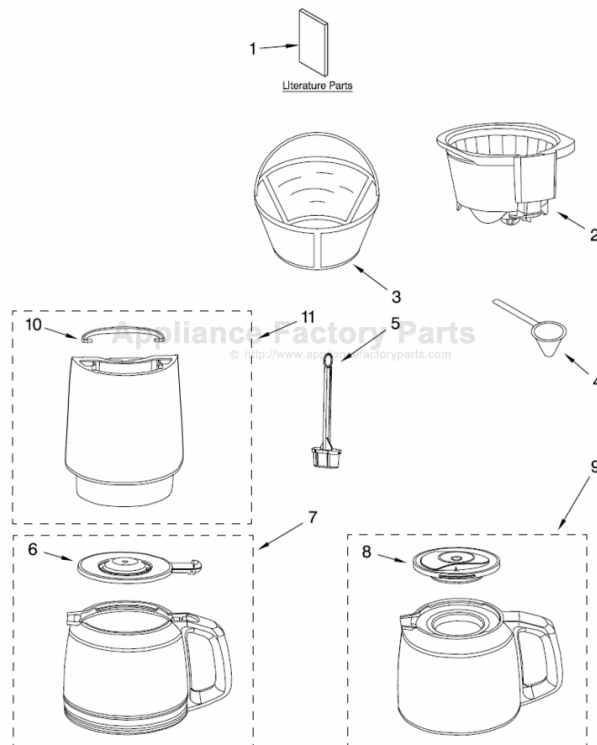

KITCHENAID KCM223OB0 Owner's Manual

[Shop genuine replacement parts for KITCHENAID
KCM223OB0](#)

CARAFE AND FILTER PARTS For Models: KCM222_0, KCM223_0

[Find Your KITCHENAID Small Appliance Parts - Select From 538 Models](#)

----- Manual continues below -----

PARTS LIST

for

KitchenAid®

PLATFORM 2 – COFFEE MAKER

14 CUP – GLASS CARAFE

12 CUP – THERMAL CARAFE

MODELS:

ST. JOSEPH MICHIGAN 49085

CARAFE AND FILTER PARTS

For Models: KCM222__0, KCM223__0

Illus. Part No. DESCRIPTION

- 1 Literature Parts
- W10321647 Guide, Use & Care
- W10322597 Repair Parts List
- 2 W10322625 Basket, Brew
- 3 W10322626 Filter, Goldtone
- 4 W10322628 Scoop, Coffee
- 5 W10322629 Filter, Water Assy
- 6 Lid, Glass Carafe
- W10322631 Black
- 7 Carafe, Glass Assy
- W10322632 Black
- 8 Lid, Thermal
- W10322633 Black
- 9 Carafe, Thermal
- Assembly
- W10322634 Thermal
- 10 W10322635 Handle, Tank
- 11 Tank, Water Assy
- W10322636 14 Cup
- W10322638 12 Cup