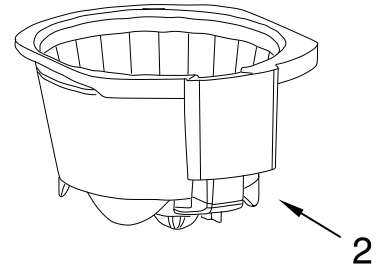

ST. JOSEPH MICHIGAN 49085

CARAFE AND FILTER PARTS

For Models: KCM222__0, KCM223__0

Illus. Part No. DESCRIPTION

- 1 Literature Parts
- W10321647 Guide, Use & Care
- W10322597 Repair Parts List
- 2 W10322625 Basket, Brew
- 3 W10322626 Filter, Goldtone
- 4 W10322628 Scoop, Coffee
- 5 W10322629 Filter, Water Assy
- 6 Lid, Glass Carafe
- W10322631 Black
- 7 Carafe, Glass Assy
- W10322632 Black
- 8 Lid, Thermal
- W10322633 Black
- 9 Carafe, Thermal
- Assembly
- W10322634 Thermal
- 10 W10322635 Handle, Tank
- 11 Tank, Water Assy
- W10322636 14 Cup
- W10322638 12 Cup