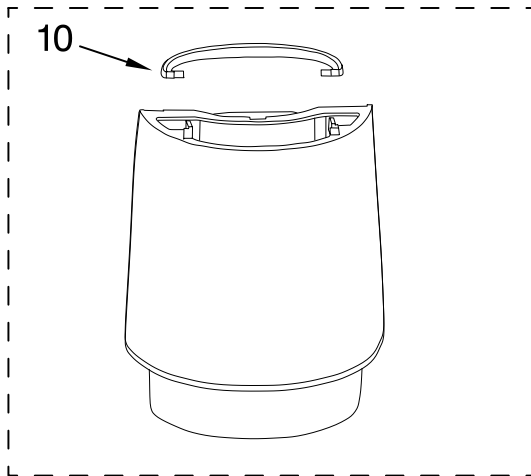

ST. JOSEPH MICHIGAN 49085

CARAFE AND FILTER PARTS

For Models: KCM222__0, KCM223__0

Illus. Part No. DESCRIPTION

- 1 Literature Parts
- W10321647 Guide, Use & Care
- W10322597 Repair Parts List
- 2 W10322625 Basket, Brew
- 3 W10322626 Filter, Goldtone
- 4 W10322628 Scoop, Coffee
- 5 W10322629 Filter, Water Assy
- 6 Lid, Glass Carafe
- W10322631 Black
- 7 Carafe, Glass Assy
- W10322632 Black
- 8 Lid, Thermal
- W10322633 Black
- 9 Carafe, Thermal
- Assembly
- W10322634 Thermal
- 10 W10322635 Handle, Tank
- 11 Tank, Water Assy
- W10322636 14 Cup
- W10322638 12 Cup