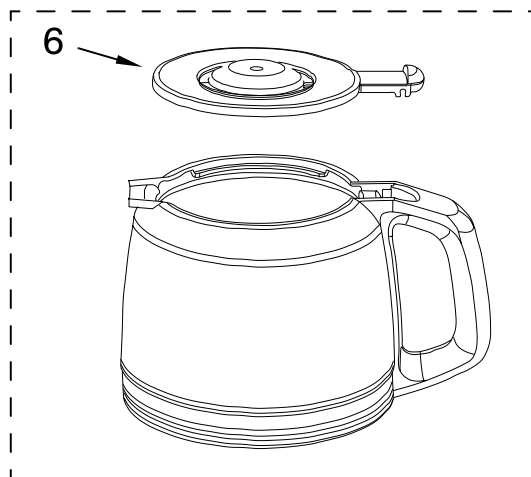

ST. JOSEPH MICHIGAN 49085

CARAFE AND FILTER PARTS

For Models: KCM222__0, KCM223__0

Illus. Part No. DESCRIPTION

- 1 Literature Parts
- W10321647 Guide, Use & Care
- W10322597 Repair Parts List
- 2 W10322625 Basket, Brew
- 3 W10322626 Filter, Goldtone
- 4 W10322628 Scoop, Coffee
- 5 W10322629 Filter, Water Assy
- 6 Lid, Glass Carafe
- W10322631 Black
- 7 Carafe, Glass Assy
- W10322632 Black
- 8 Lid, Thermal
- W10322633 Black
- 9 Carafe, Thermal
- Assembly
- W10322634 Thermal
- 10 W10322635 Handle, Tank
- 11 Tank, Water Assy
- W10322636 14 Cup
- W10322638 12 Cup