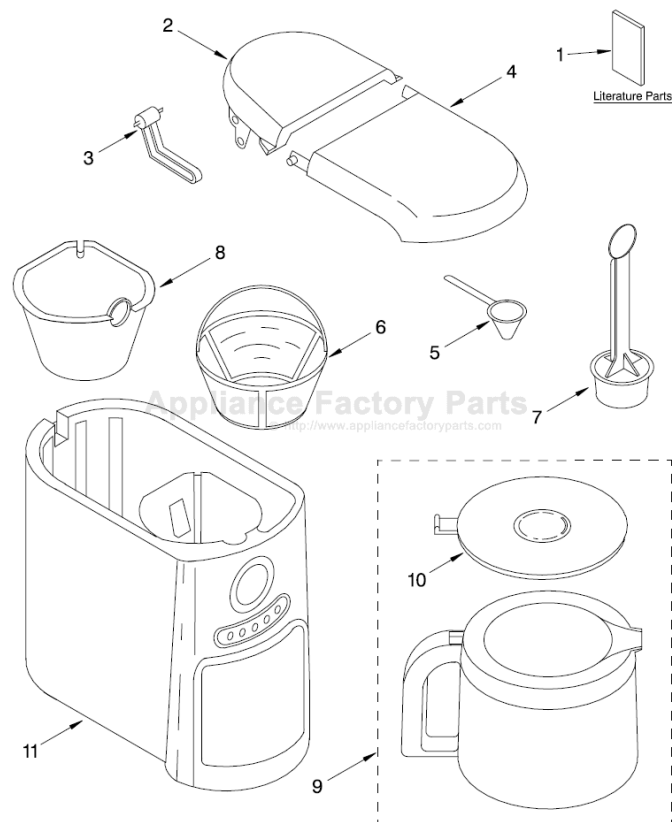

# KITCHENAID KCM511ER0 Owner's Manual

[Shop genuine replacement parts for KITCHENAID  
KCM511ER0](#)

[Find Your KITCHENAID Small Appliance Parts - Select From 538 Models](#)

----- Manual continues below -----

# WATER TANK, CARAFE, AND FILTER PARTS

For Models: KCM511WH0, KCM511OB0, KCM511ER0

**KitchenAid**®

(White) (Onyx Black) (Empire Red)

10 CUP COFFEEMAKER

FOR ORDERING INFORMATION REFER TO PARTS PRICE LIST

# WATER TANK, CARAFE, AND FILTER PARTS

For Models: KCM511WH0, KCM511OB0, KCM511ER0  
(White) (Onyx Black) (Empire Red)

<b>Illus. No.</b>	<b>Part No.</b>	<b>DESCRIPTION</b>
1		Literature Parts
	8211971	Guide, Use & Care
	8211996	Repair Parts List
2		Lid Assembly (Rear)
	8211989	White
	8211987	Onyx Black
	8211991	Empire Red
3	8211999	Link, Lid
4		Lid Assembly (Front)
	8211990	White
	8211988	Onyx Black
	8211992	Empire Red
5	8211546	Coffee Scoop
6	8211961	Filter, Goldtone
7	8211969	Filter, Charcoal Assembly
8	8211960	Brew Basket Assy.
9		Carafe Assembly
	8211966	White
	8211967	Onyx Black
	8211968	Empire Red
10		Lid, Carafe
	8211963	White
	8211964	Onyx Black
	8211965	Empire Red
11		Housing (Not Serviced)