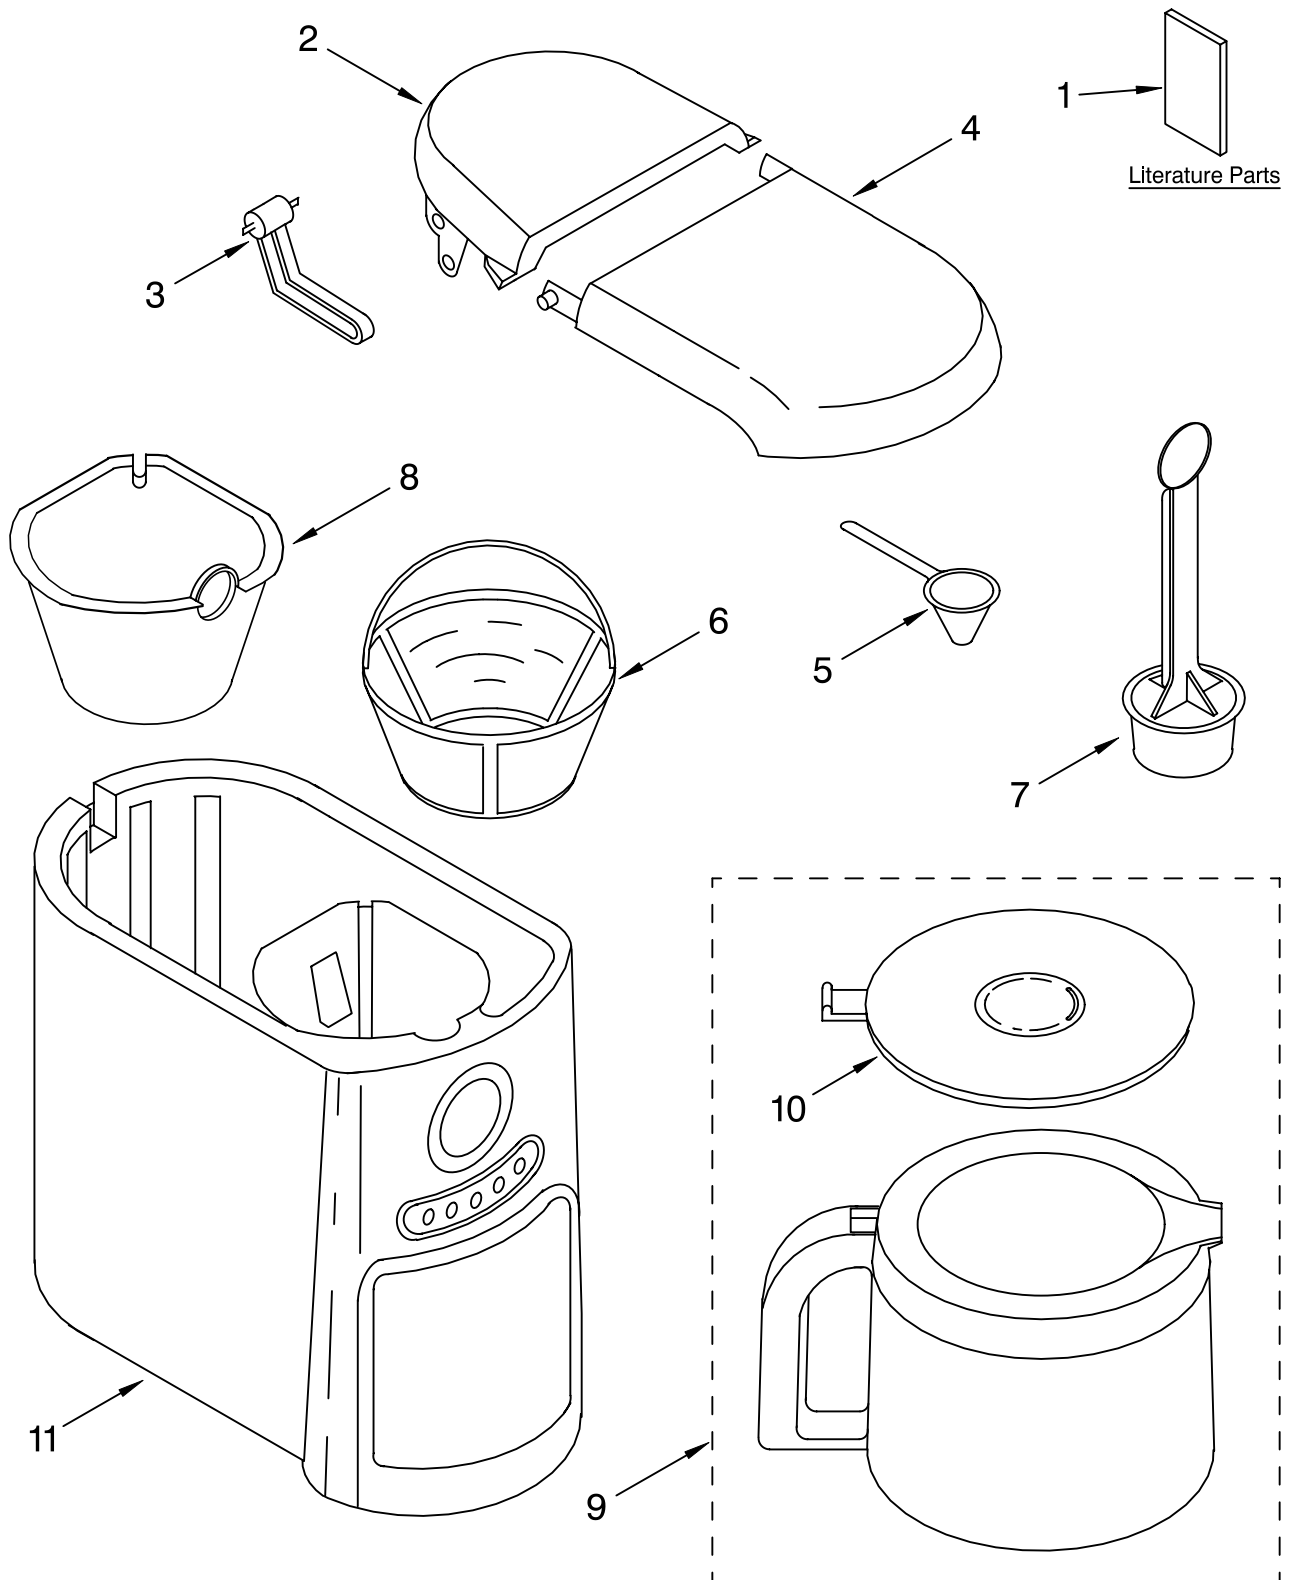

# KITCHENAID KCM511ER0 Owner's Manual

[Shop genuine replacement parts for KITCHENAID  
KCM511ER0](#)

[Find Your KITCHENAID Small Appliance Parts - Select From 538 Models](#)

----- Manual continues below -----

# WATER TANK, CARAFE, AND FILTER PARTS

For Models: KCM511WH0, KCM511OB0, KCM511ER0

**KitchenAid**®

(White) (Onyx Black) (Empire Red)

10 CUP COFFEEMAKER

FOR ORDERING INFORMATION REFER TO PARTS PRICE LIST