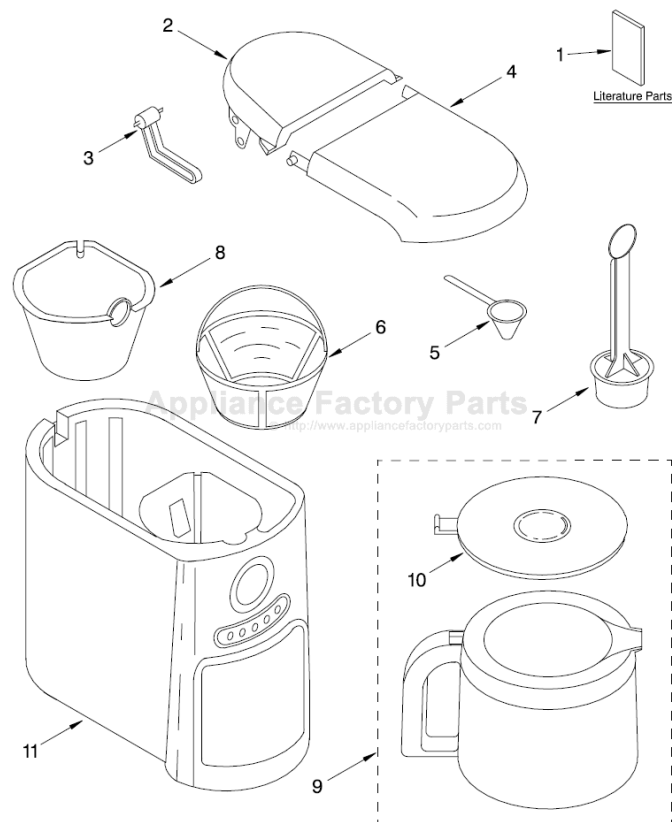

This Owner's Manual is provided and hosted by [Appliance Factory Parts](http://www.appliancefactoryparts.com).

KITCHENAID KCM511OB0 Owner's Manual

[Shop genuine replacement parts for KITCHENAID
KCM511OB0](#)

[Find Your KITCHENAID Small Appliance Parts - Select From 538 Models](#)

----- Manual continues below -----

WATER TANK, CARAFE, AND FILTER PARTS

For Models: KCM511WH0, KCM511OB0, KCM511ER0

KitchenAid®

(White) (Onyx Black) (Empire Red)

10 CUP COFFEEMAKER

FOR ORDERING INFORMATION REFER TO PARTS PRICE LIST

WATER TANK, CARAFE, AND FILTER PARTS

For Models: KCM511WH0, KCM511OB0, KCM511ER0
(White) (Onyx Black) (Empire Red)

Illus. No.	Part No.	DESCRIPTION
1		Literature Parts
	8211971	Guide, Use & Care
	8211996	Repair Parts List
2		Lid Assembly (Rear)
	8211989	White
	8211987	Onyx Black
	8211991	Empire Red
3	8211999	Link, Lid
4		Lid Assembly (Front)
	8211990	White
	8211988	Onyx Black
	8211992	Empire Red
5	8211546	Coffee Scoop
6	8211961	Filter, Goldtone
7	8211969	Filter, Charcoal Assembly
8	8211960	Brew Basket Assy.
9		Carafe Assembly
	8211966	White
	8211967	Onyx Black
	8211968	Empire Red
10		Lid, Carafe
	8211963	White
	8211964	Onyx Black
	8211965	Empire Red
11		Housing (Not Serviced)