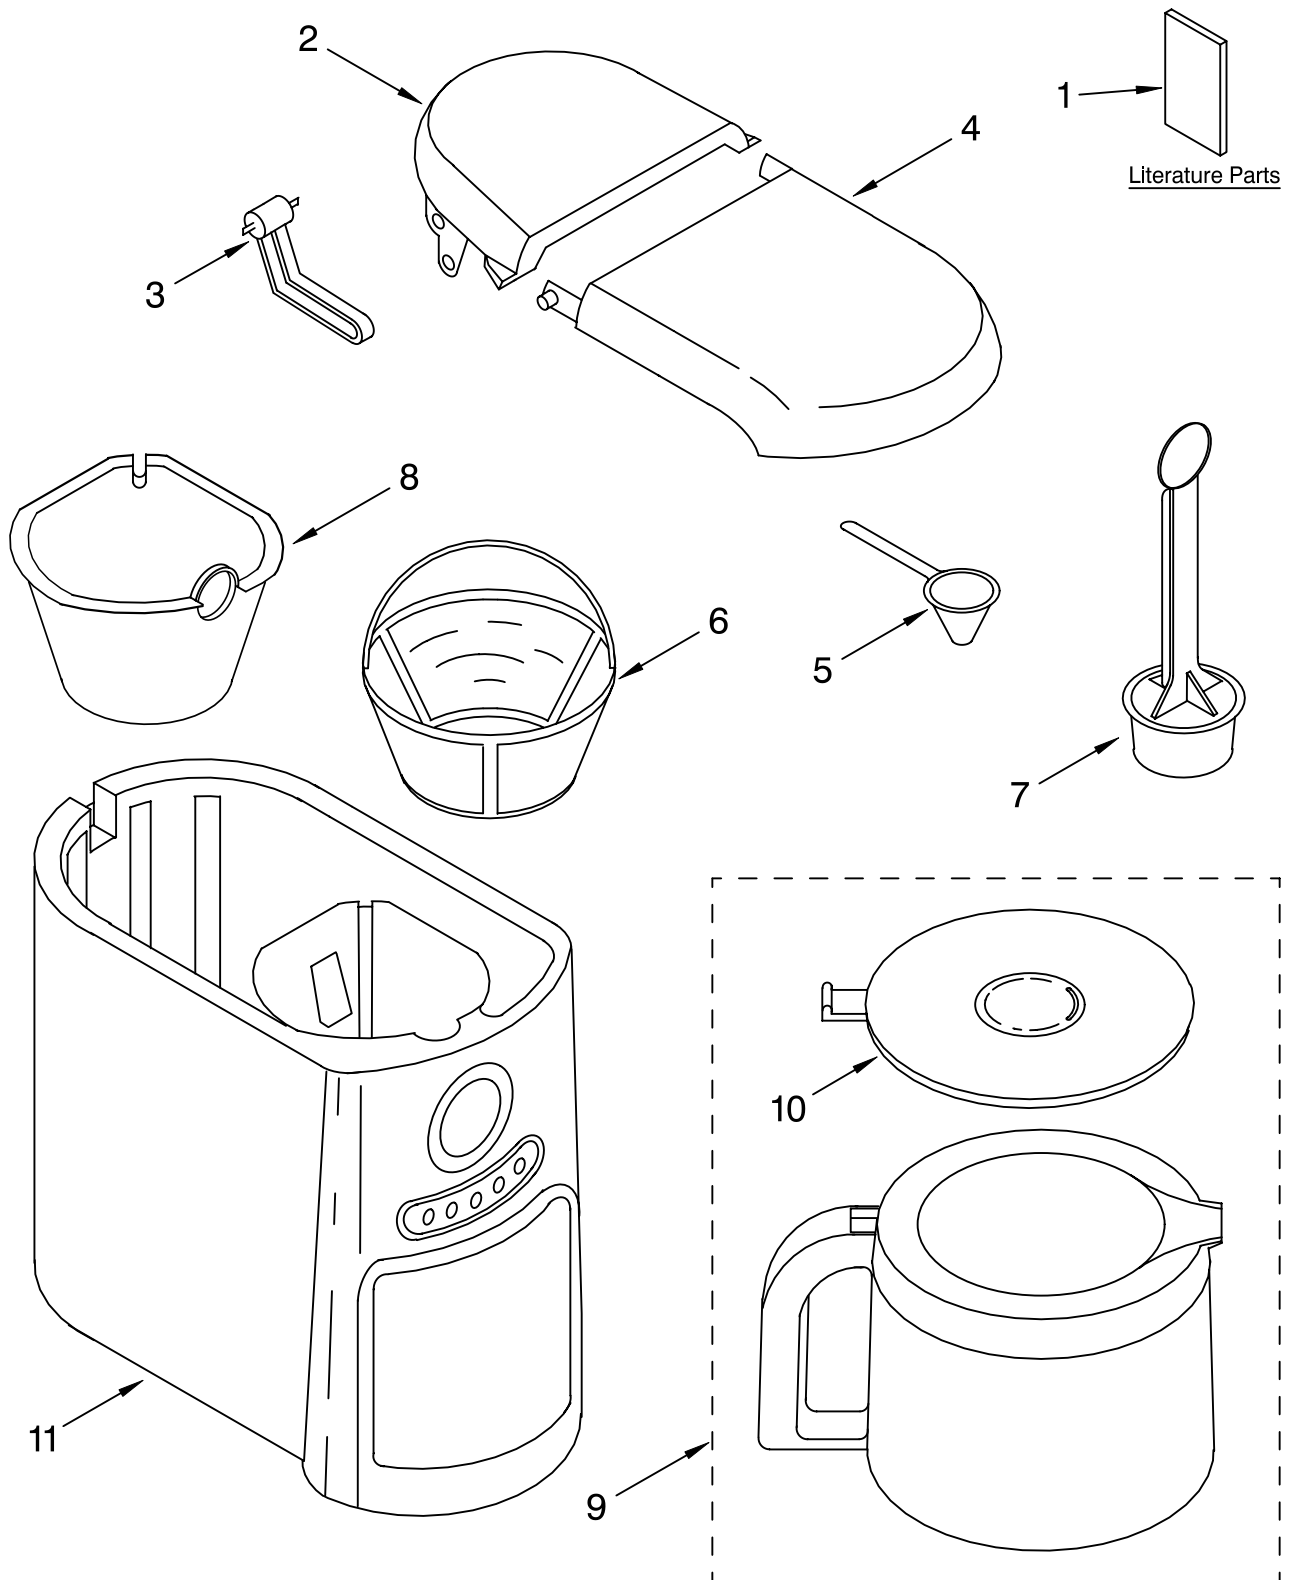

[Find Your KITCHENAID Small Appliance Parts - Select From 538 Models](#)

----- Manual continues below -----

WATER TANK, CARAFE, AND FILTER PARTS

For Models: KCM511WH0, KCM511OB0, KCM511ER0

KitchenAid®

(White) (Onyx Black) (Empire Red)

10 CUP COFFEEMAKER

FOR ORDERING INFORMATION REFER TO PARTS PRICE LIST

WATER TANK, CARAFE, AND FILTER PARTS

For Models: KCM511WH0, KCM511OB0, KCM511ER0
(White) (Onyx Black) (Empire Red)

Illus. No.	Part No.	DESCRIPTION
1		Literature Parts
	8211971	Guide, Use & Care
	8211996	Repair Parts List
2		Lid Assembly (Rear)
	8211989	White
	8211987	Onyx Black
	8211991	Empire Red
3	8211999	Link, Lid
4		Lid Assembly (Front)
	8211990	White
	8211988	Onyx Black
	8211992	Empire Red
5	8211546	Coffee Scoop
6	8211961	Filter, Goldtone
7	8211969	Filter, Charcoal Assembly
8	8211960	Brew Basket Assy.
9		Carafe Assembly
	8211966	White
	8211967	Onyx Black
	8211968	Empire Red
10		Lid, Carafe
	8211963	White
	8211964	Onyx Black
	8211965	Empire Red
11		Housing (Not Serviced)