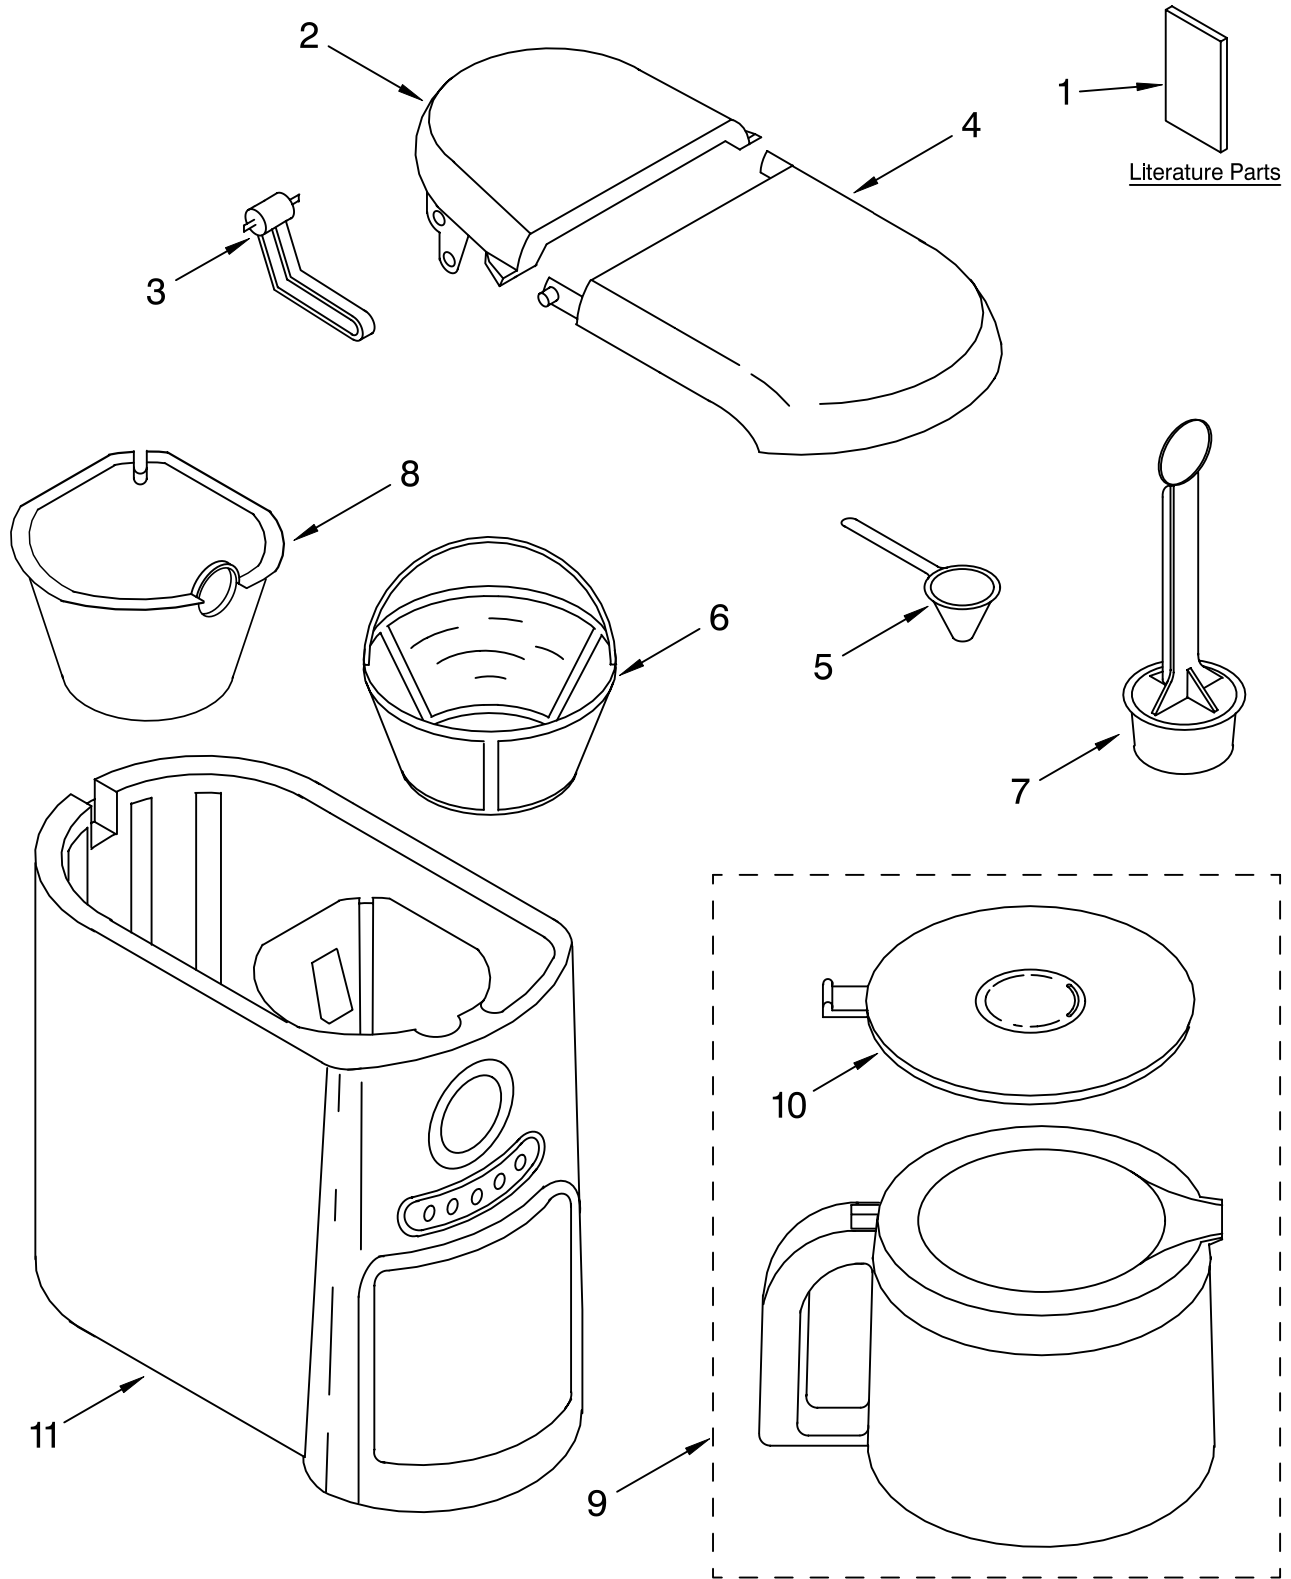

WATER TANK, CARAFE, AND FILTER PARTS

For Models: KCM511WH0, KCM511OB0, KCM511ER0

KitchenAid®

(White) (Onyx Black) (Empire Red)

10 CUP COFFEEMAKER

FOR ORDERING INFORMATION REFER TO PARTS PRICE LIST

WATER TANK, CARAFE, AND FILTER PARTS

For Models: KCM511WH0, KCM511OB0, KCM511ER0
(White) (Onyx Black) (Empire Red)

<u>Illus. No.</u>	<u>Part No.</u>	<u>DESCRIPTION</u>
1		Literature Parts
	8211971	Guide, Use & Care
	8211996	Repair Parts List
2		Lid Assembly (Rear)
	8211989	White
	8211987	Onyx Black
	8211991	Empire Red
3	8211999	Link, Lid
4		Lid Assembly (Front)
	8211990	White
	8211988	Onyx Black
	8211992	Empire Red
5	8211546	Coffee Scoop
6	8211961	Filter, Goldtone
7	8211969	Filter, Charcoal Assembly
8	8211960	Brew Basket Assy.
9		Carafe Assembly
	8211966	White
	8211967	Onyx Black
	8211968	Empire Red
10		Lid, Carafe
	8211963	White
	8211964	Onyx Black
	8211965	Empire Red
11		Housing (Not Serviced)