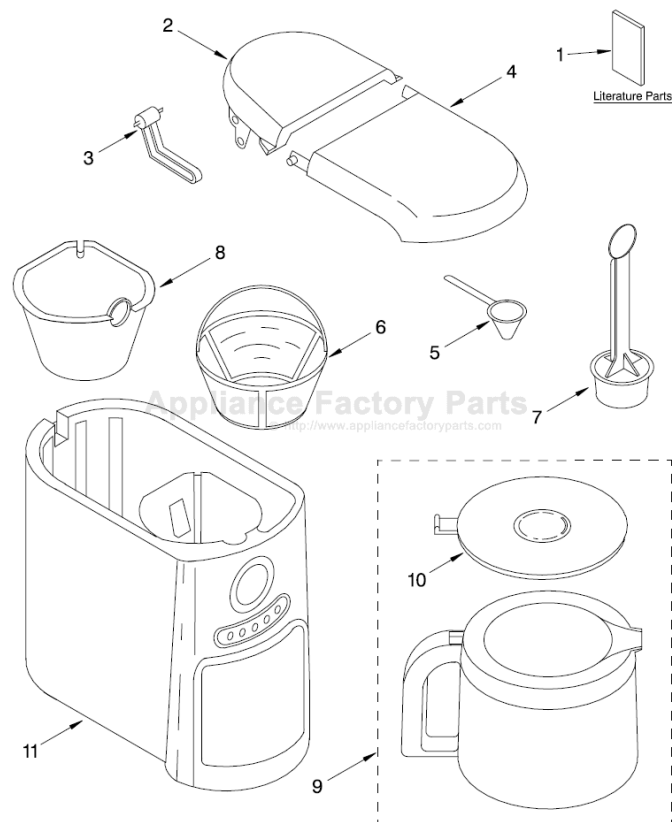

This Owner's Manual is provided and hosted by [Appliance Factory Parts](http://www.appliancefactoryparts.com).

KITCHENAID KCM511WH0 Owner's Manual

[Shop genuine replacement parts for KITCHENAID
KCM511WH0](#)

[Find Your KITCHENAID Small Appliance Parts - Select From 538 Models](#)

----- Manual continues below -----

WATER TANK, CARAFE, AND FILTER PARTS

For Models: KCM511WH0, KCM511OB0, KCM511ER0

KitchenAid®

(White) (Onyx Black) (Empire Red)

10 CUP COFFEEMAKER

FOR ORDERING INFORMATION REFER TO PARTS PRICE LIST

WATER TANK, CARAFE, AND FILTER PARTS

For Models: KCM511WH0, KCM511OB0, KCM511ER0
(White) (Onyx Black) (Empire Red)

Illus. No.	Part No.	DESCRIPTION
1		Literature Parts
	8211971	Guide, Use & Care
	8211996	Repair Parts List
2		Lid Assembly (Rear)
	8211989	White
	8211987	Onyx Black
	8211991	Empire Red
3	8211999	Link, Lid
4		Lid Assembly (Front)
	8211990	White
	8211988	Onyx Black
	8211992	Empire Red
5	8211546	Coffee Scoop
6	8211961	Filter, Goldtone
7	8211969	Filter, Charcoal Assembly
8	8211960	Brew Basket Assy.
9		Carafe Assembly
	8211966	White
	8211967	Onyx Black
	8211968	Empire Red
10		Lid, Carafe
	8211963	White
	8211964	Onyx Black
	8211965	Empire Red
11		Housing (Not Serviced)