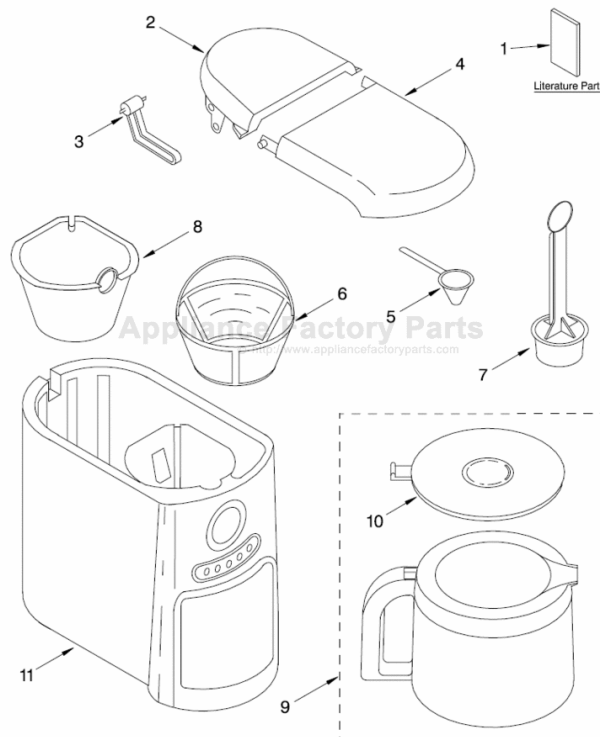

# KITCHENAID KCM514ER1 Owner's Manual

[Shop genuine replacement parts for KITCHENAID  
KCM514ER1](#)

**WATER TANK, CARAFE, AND FILTER PARTS**  
For Models: KCM514WHO, KCM514OB0, KCM514ER0, KCM514BU0 14 CUP COFFEEMAKER  
**KitchenAid**, (White) (Onyx Black) (Empire Red) (Cobalt Blue)