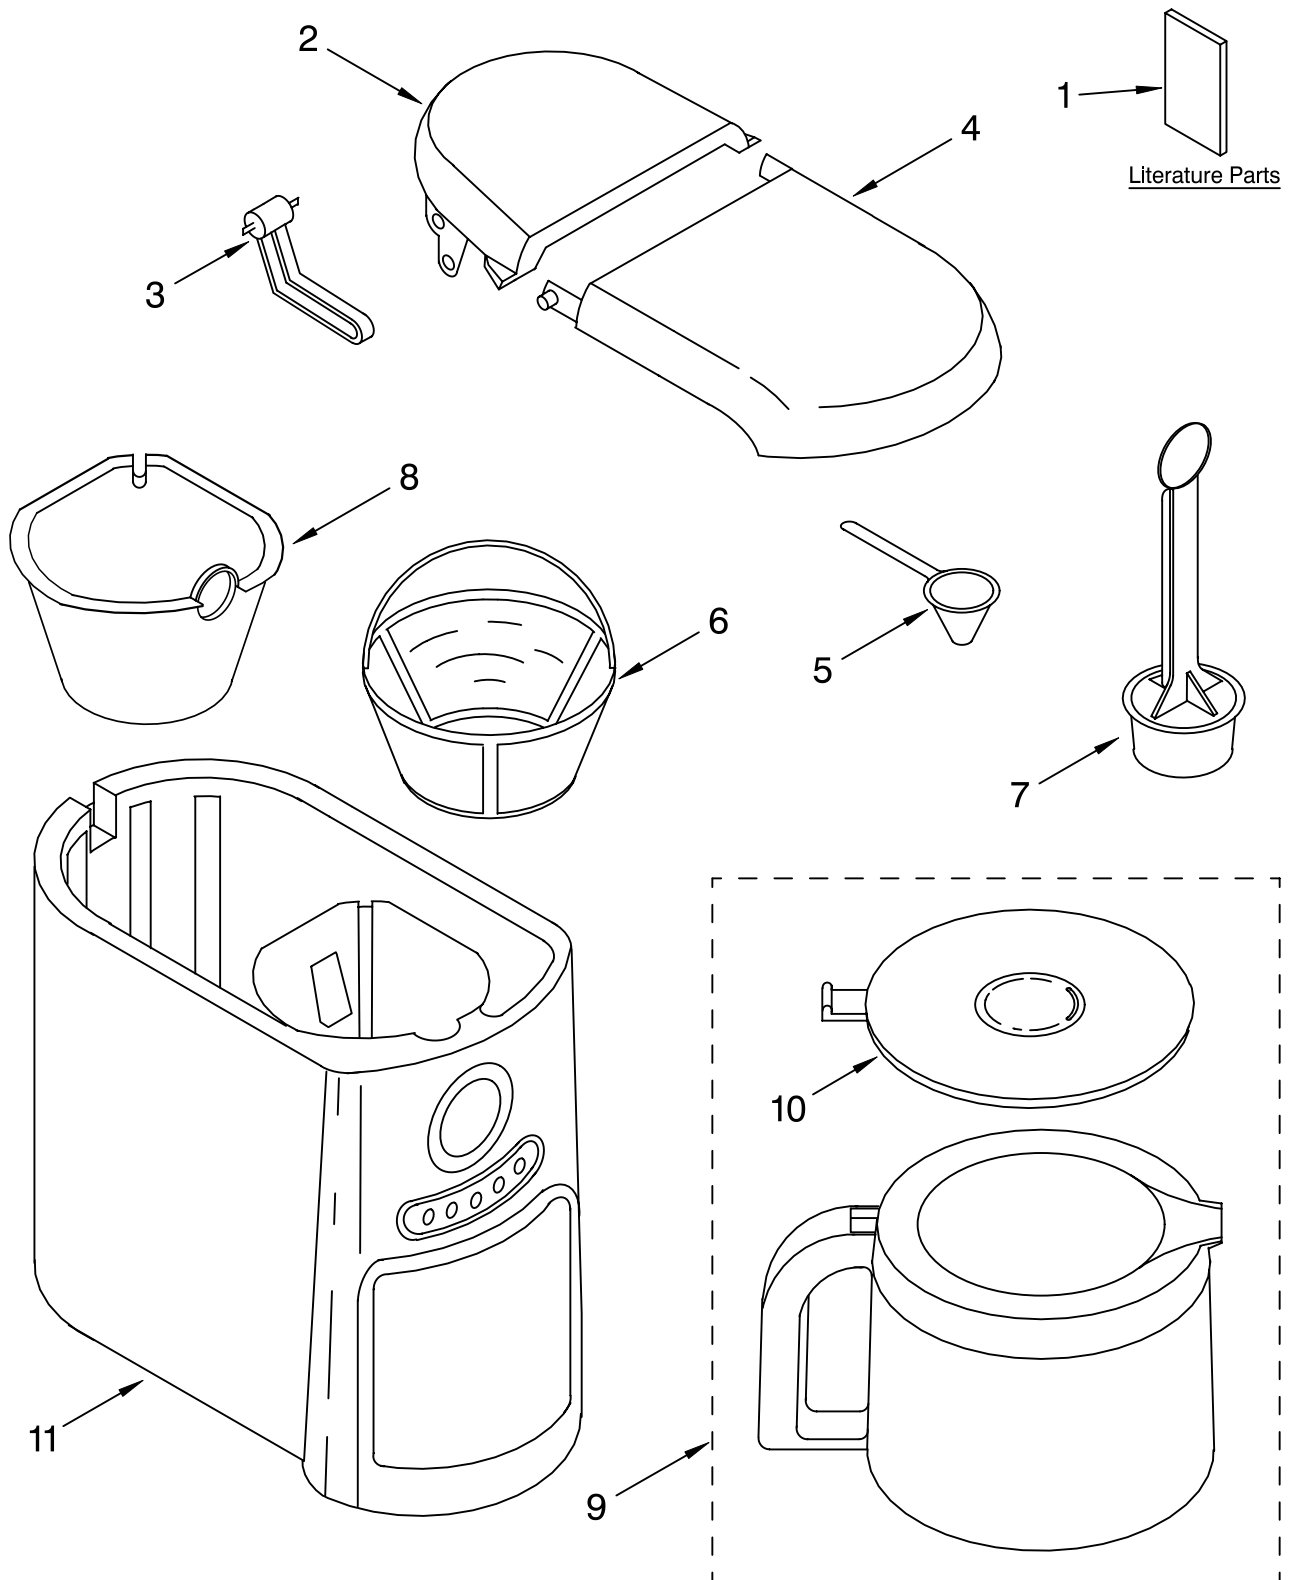

# WATER TANK, CARAFE, AND FILTER PARTS

For Models: KCM514WH0, KCM514OB0, KCM514ER0, KCM514BU0

**KitchenAid®**

(White)

(Onyx Black)

(Empire Red)

(Cobalt Blue)

14 CUP COFFEEMAKER