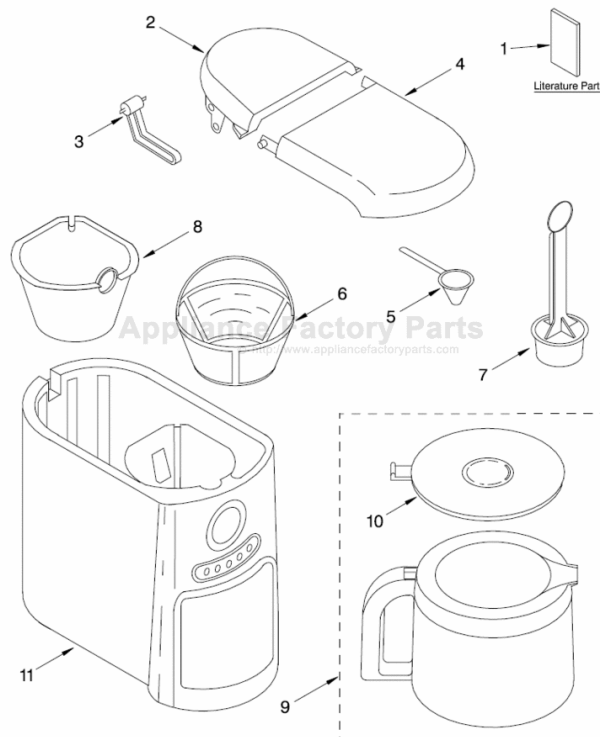

# KITCHENAID KCM514WH1 Owner's Manual

[Shop genuine replacement parts for KITCHENAID  
KCM514WH1](#)

**WATER TANK, CARAFE, AND FILTER PARTS**  
For Models: KCM514WH0, KCM514OB0, KCM514ER0, KCM514BU0 14 CUP COFFEEMAKER  
**KitchenAid**, (White) (Onyx Black) (Empire Red) (Cobalt Blue)