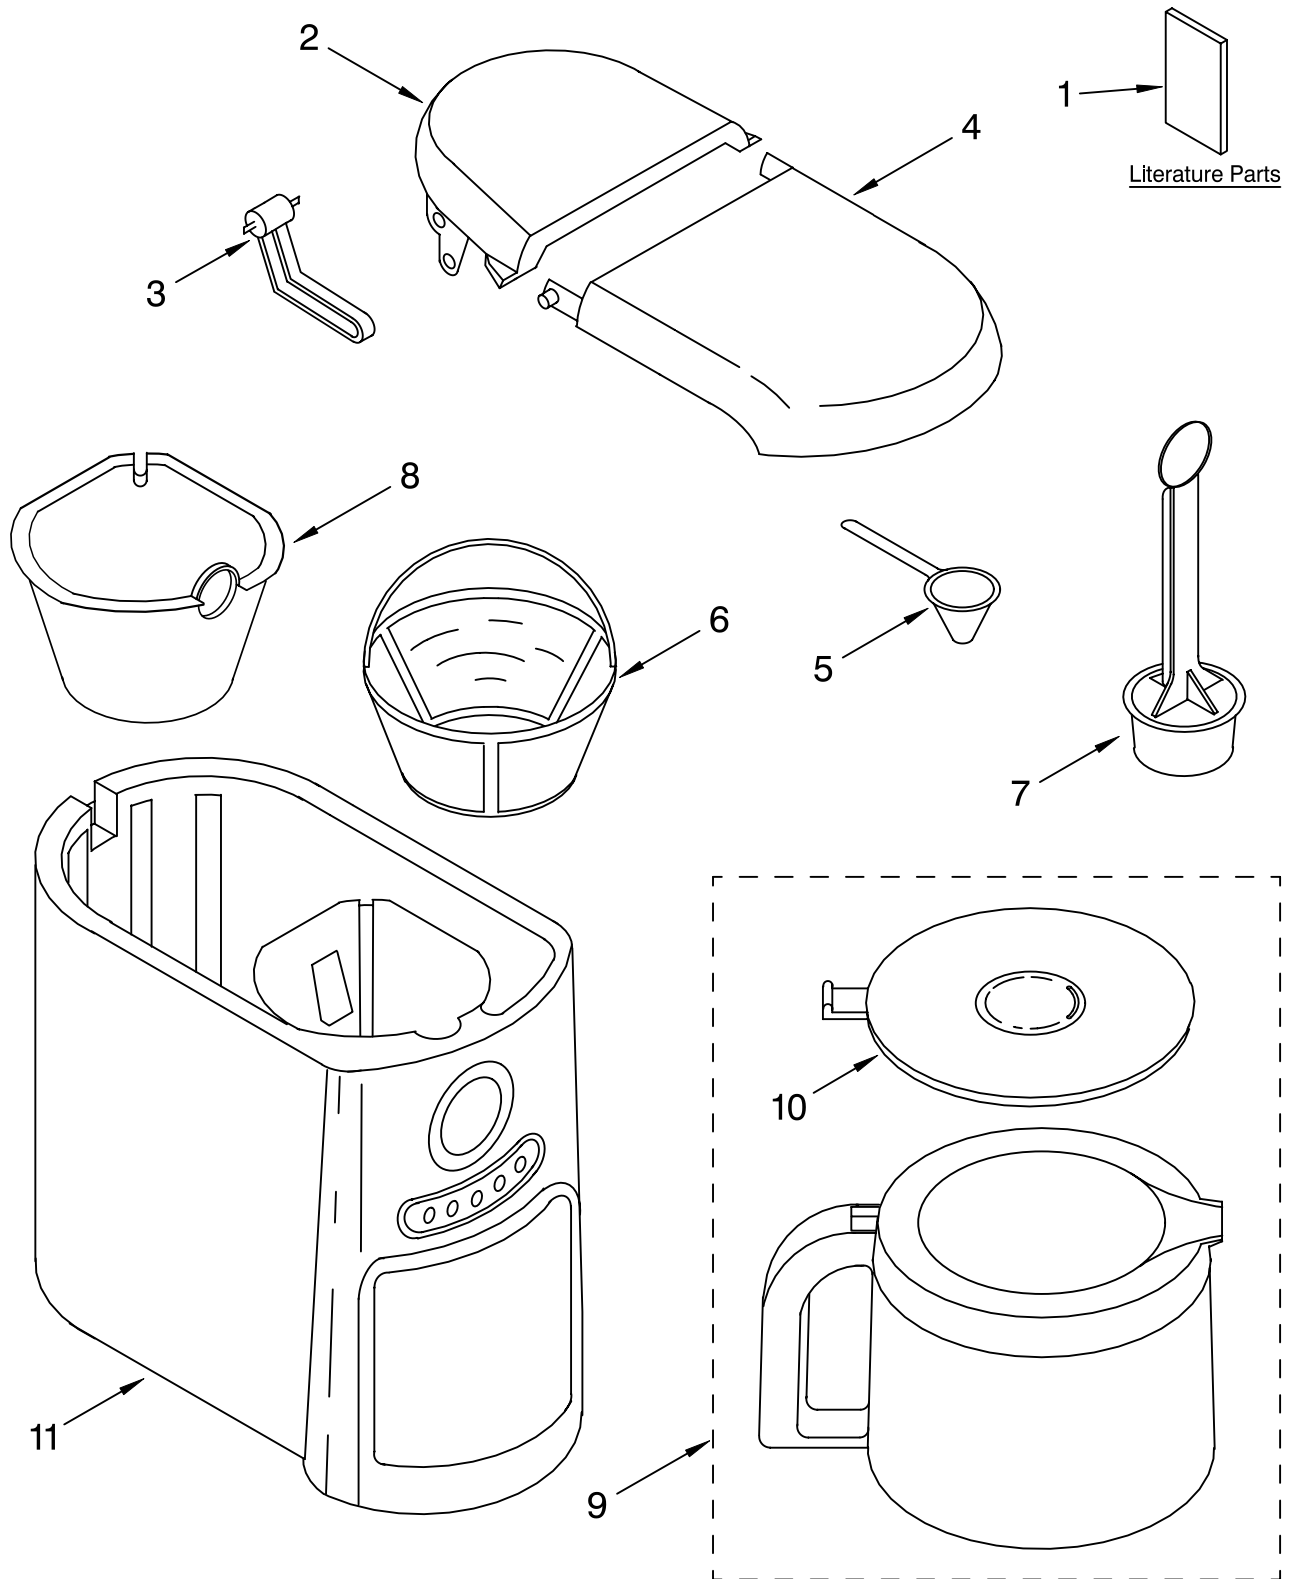

# WATER TANK, CARAFE, AND FILTER PARTS

For Models: KCM514WH0, KCM514OB0, KCM514ER0, KCM514BU0

**KitchenAid**®

(White)

(Onyx Black)

(Empire Red)

(Cobalt Blue)

14 CUP COFFEEMAKER

# WATER TANK, CARAFE, AND FILTER PARTS

For Models: KCM514WH0, KCM514OB0, KCM514ER0, KCM514BU0

(White) (Onyx Black) (Empire Red) (Cobalt Blue)

<b>Illus. No.</b>	<b>Part No.</b>	<b>DESCRIPTION</b>
1		Literature Parts
	8211971	Guide, Use & Care
	8211998	Repair Parts List
2		Lid Assembly (Rear)
	8211983	White
	8211981	Onyx Black
	8211979	Empire Red
	8211985	Cobalt Blue
3	8211999	Link, Lid
4		Lid Assembly (Front)
	8211984	White
	8211982	Onyx Black
	8211980	Empire Red
	8211986	Cobalt Blue
5	8211546	Coffee Scoop
6	8211961	Filter, Goldtone
7	8211970	Filter, Charcoal Assembly
8	8211960	Brew Basket Assy.
9		Carafe Assembly
	8211973	White
	8211972	Onyx Black
	8211974	Empire Red
	8211975	Cobalt Blue
10		Lid, Carafe
	8211963	White
	8211964	Onyx Black
	8211965	Empire Red
	8211962	Cobalt Blue
11		Housing (Not Serviced)