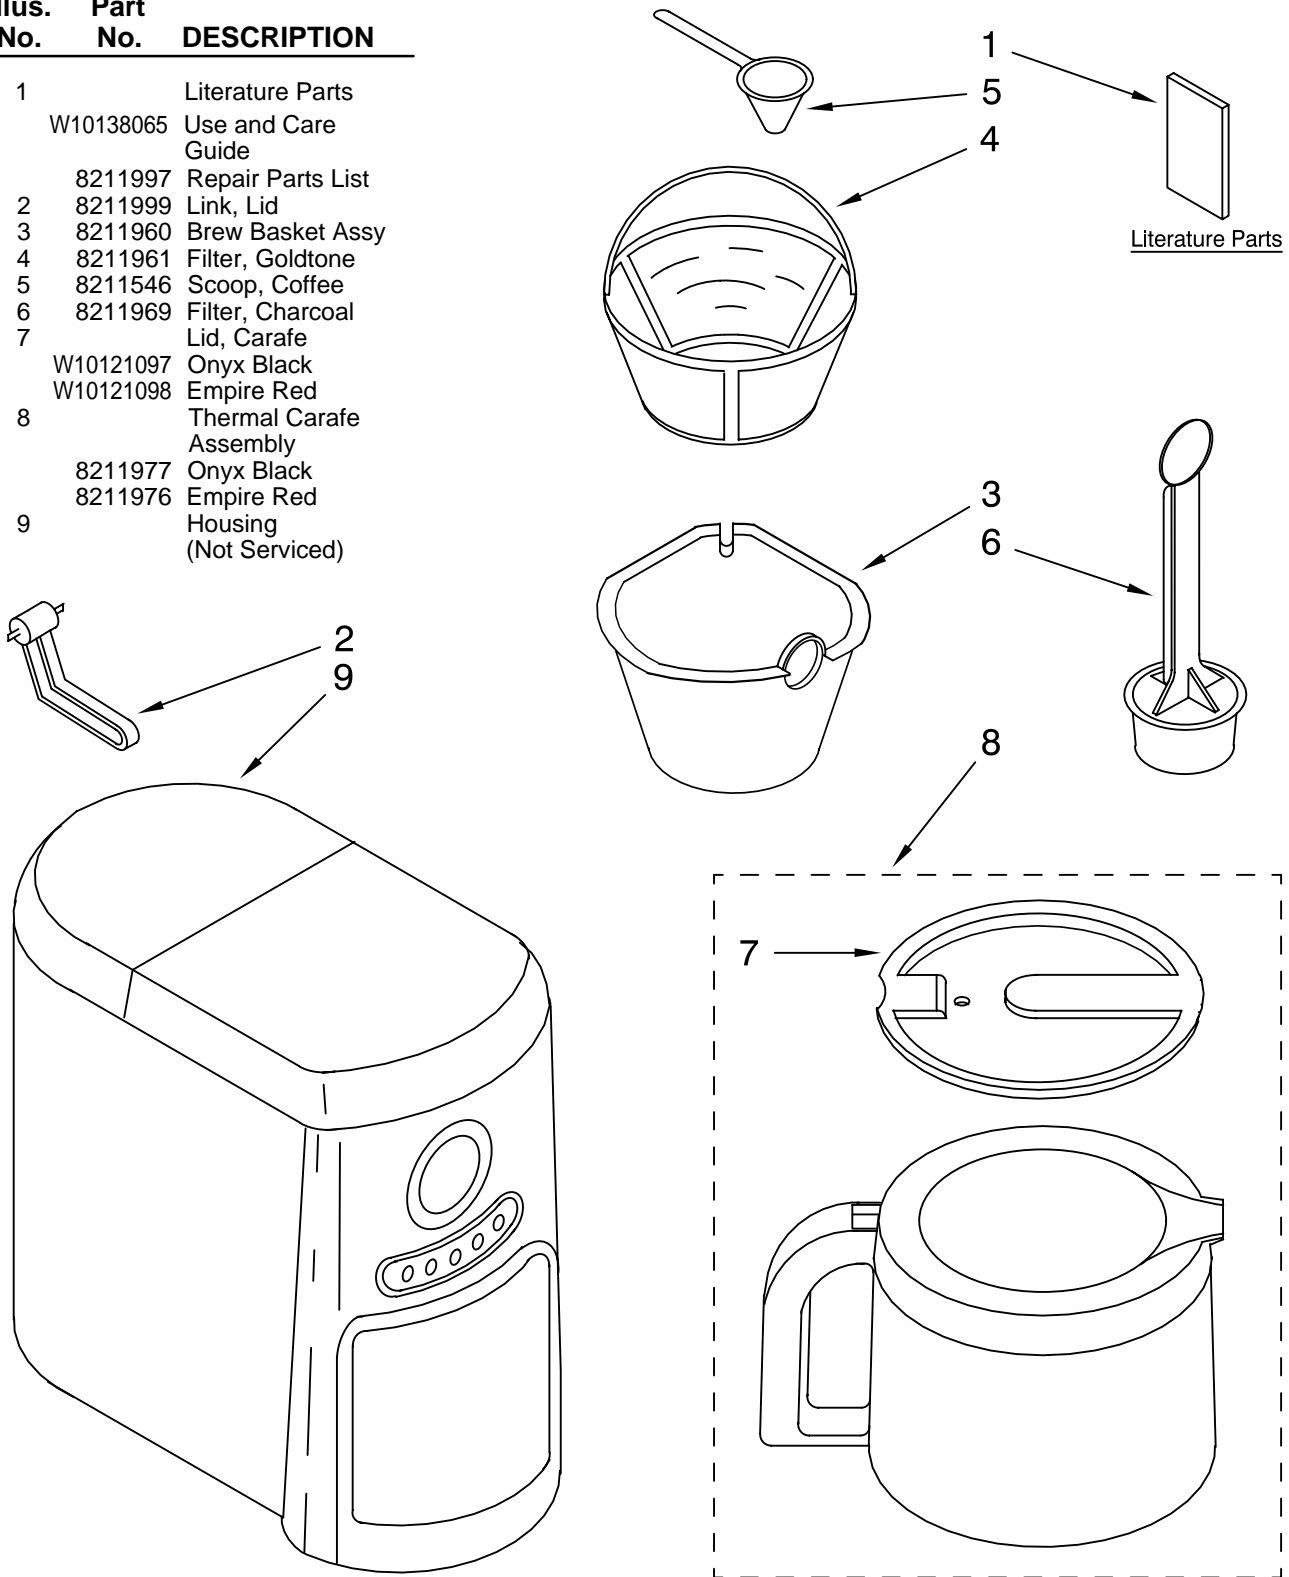

WATER TANK, CARAFE, AND FILTER PARTS

For Models: KCM5150B0, KCM515ER0
(Onyx Black) (Empire Red)

10 CUP COFFEEMAKER
W/THERMAL CARAFE

KitchenAid®

Illus. No.	Part No.	DESCRIPTION
1		Literature Parts
	W10138065	Use and Care Guide
	8211997	Repair Parts List
2	8211999	Link, Lid
3	8211960	Brew Basket Assy
4	8211961	Filter, Goldtone
5	8211546	Scoop, Coffee
6	8211969	Filter, Charcoal
7		Lid, Carafe
	W10121097	Onyx Black
	W10121098	Empire Red
8		Thermal Carafe Assembly
	8211977	Onyx Black
	8211976	Empire Red
9		Housing (Not Serviced)