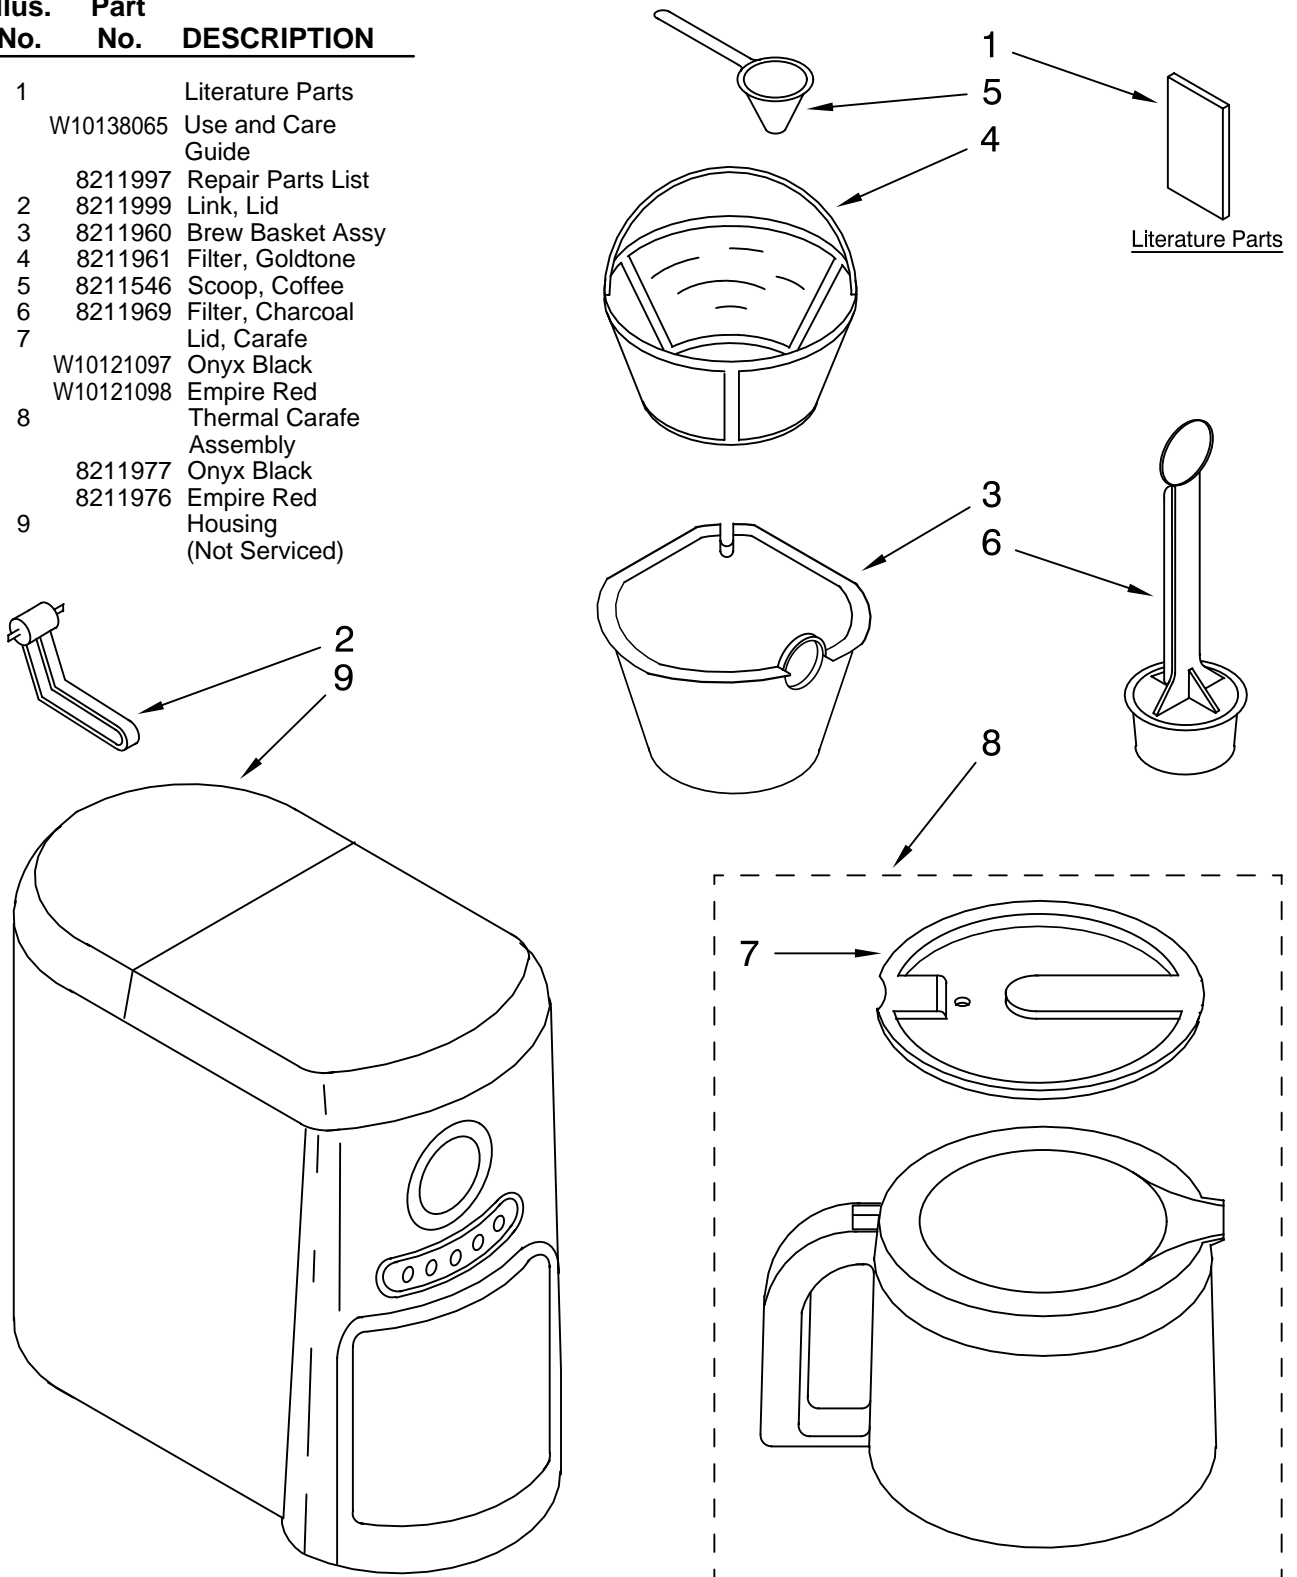

# WATER TANK, CARAFE, AND FILTER PARTS

For Models: KCM5150B0, KCM515ER0  
(Onyx Black) (Empire Red)

**KitchenAid®**

10 CUP COFFEEMAKER  
W/THERMAL CARAFE

Illus. No.	Part No.	DESCRIPTION
1		Literature Parts
	W10138065	Use and Care Guide
	8211997	Repair Parts List
2	8211999	Link, Lid
3	8211960	Brew Basket Assy
4	8211961	Filter, Goldtone
5	8211546	Scoop, Coffee
6	8211969	Filter, Charcoal
7		Lid, Carafe
	W10121097	Onyx Black
	W10121098	Empire Red
8		Thermal Carafe Assembly
	8211977	Onyx Black
	8211976	Empire Red
9		Housing (Not Serviced)