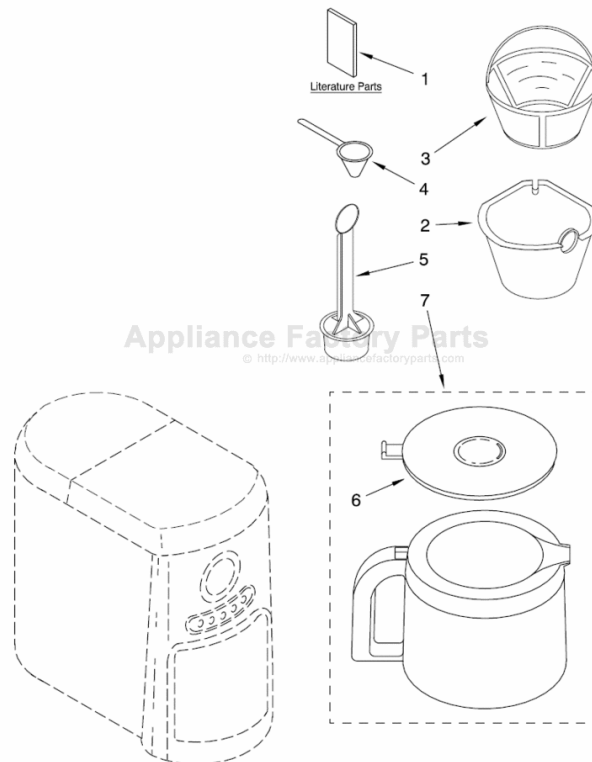

This Owner's Manual is provided and hosted by [Appliance Factory Parts](http://ApplianceFactoryParts.com).

KITCHENAID KCM534ER0 Owner's Manual

[Shop genuine replacement parts for KITCHENAID
KCM534ER0](#)

CARAFE AND FILTER PARTS For Models: KCM534_0

[Find Your KITCHENAID Small Appliance Parts - Select From 538 Models](#)

----- Manual continues below -----

PARTS LIST

for

KitchenAid®

MIDLINE COFFEE MAKER, JAVA STUDIO II

14 CUP – GLASS CARAFE

MODELS:

KCM534WH0 (White)
KCM534OB0 (Onyx Black)
KCM534ER0 (Empire Red)

FOR CUSTOMER SATISFACTION ALWAYS USE
FACTORY SPECIFICATION PARTS

CARAFE AND FILTER PARTS

For Models: KCM534__0

Illus. No.	Part No.	DESCRIPTION
1		Literature Parts
	8212404	Guide, Use & Care
	8212393	Repair Parts List
2	8212406	Brew Basket Assy
3	8211961	Filter, Goldtone
4	8211546	Scoop, Coffee
5	8212405	Filter, Water Assy
6		Lid, Carafe
	8211963	White
	8211964	Onyx Black
	8211965	Empire Red
7		Carafe Assembly
	8211973	White
	8211972	Onyx Black
	8211974	Empire Red