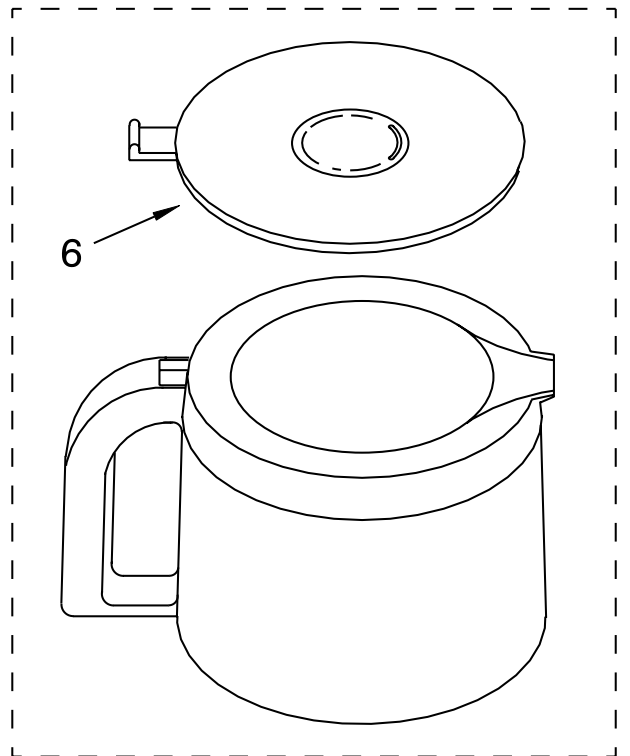

14 CUP – GLASS CARAFE

MODELS:

KCM534WH0 (White)
KCM534OB0 (Onyx Black)
KCM534ER0 (Empire Red)

FOR CUSTOMER SATISFACTION ALWAYS USE
FACTORY SPECIFICATION PARTS

CARAFE AND FILTER PARTS

For Models: KCM534__0

Illus. No.	Part No.	DESCRIPTION
1		Literature Parts
	8212404	Guide, Use & Care
	8212393	Repair Parts List
2	8212406	Brew Basket Assy
3	8211961	Filter, Goldtone
4	8211546	Scoop, Coffee
5	8212405	Filter, Water Assy
6		Lid, Carafe
	8211963	White
	8211964	Onyx Black
	8211965	Empire Red
7		Carafe Assembly
	8211973	White
	8211972	Onyx Black
	8211974	Empire Red