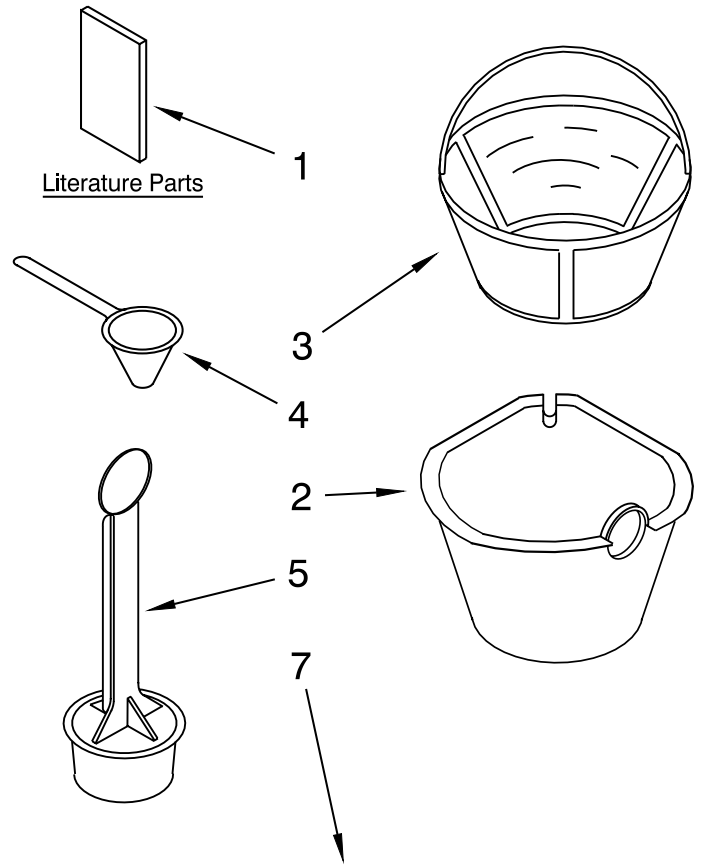

14 CUP – GLASS CARAFE

MODELS:

KCM534WH0 (White)
KCM534OB0 (Onyx Black)
KCM534ER0 (Empire Red)

FOR CUSTOMER SATISFACTION ALWAYS USE
FACTORY SPECIFICATION PARTS

CARAFE AND FILTER PARTS

For Models: KCM534__0

Illus. No.	Part No.	DESCRIPTION
1		Literature Parts
	8212404	Guide, Use & Care
	8212393	Repair Parts List
2	8212406	Brew Basket Assy
3	8211961	Filter, Goldtone
4	8211546	Scoop, Coffee
5	8212405	Filter, Water Assy
6		Lid, Carafe
	8211963	White
	8211964	Onyx Black
	8211965	Empire Red
7		Carafe Assembly
	8211973	White
	8211972	Onyx Black
	8211974	Empire Red