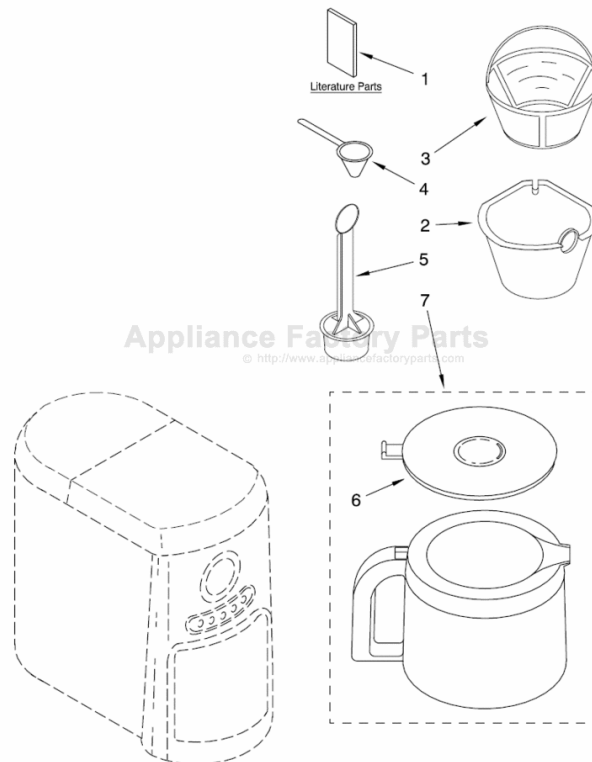

This Owner's Manual is provided and hosted by [Appliance Factory Parts](http://www.appliancefactoryparts.com).

KITCHENAID KCM534OB0 Owner's Manual

[Shop genuine replacement parts for KITCHENAID
KCM534OB0](#)

CARAFE AND FILTER PARTS For Models: KCM534_0

[Find Your KITCHENAID Small Appliance Parts - Select From 538 Models](#)

----- Manual continues below -----

PARTS LIST

for

KitchenAid®

MIDLINE COFFEE MAKER, JAVA STUDIO II

14 CUP – GLASS CARAFE

MODELS:

KCM534WH0 (White)
KCM534OB0 (Onyx Black)
KCM534ER0 (Empire Red)

FOR CUSTOMER SATISFACTION ALWAYS USE
FACTORY SPECIFICATION PARTS

CARAFE AND FILTER PARTS

For Models: KCM534__0

Illus. No.	Part No.	DESCRIPTION
1		Literature Parts
	8212404	Guide, Use & Care
	8212393	Repair Parts List
2	8212406	Brew Basket Assy
3	8211961	Filter, Goldtone
4	8211546	Scoop, Coffee
5	8212405	Filter, Water Assy
6		Lid, Carafe
	8211963	White
	8211964	Onyx Black
	8211965	Empire Red
7		Carafe Assembly
	8211973	White
	8211972	Onyx Black
	8211974	Empire Red