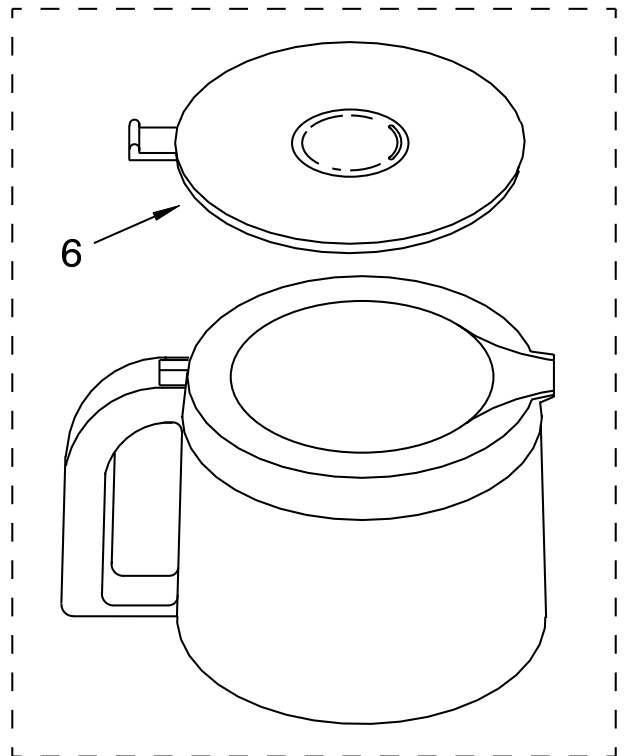

14 CUP – GLASS CARAFE

MODELS:

KCM534WH0 (White)
KCM534OB0 (Onyx Black)
KCM534ER0 (Empire Red)

FOR CUSTOMER SATISFACTION ALWAYS USE
FACTORY SPECIFICATION PARTS

CARAFE AND FILTER PARTS

For Models: KCM534__0

Illus. No.	Part No.	DESCRIPTION
1		Literature Parts
	8212404	Guide, Use & Care
	8212393	Repair Parts List
2	8212406	Brew Basket Assy
3	8211961	Filter, Goldtone
4	8211546	Scoop, Coffee
5	8212405	Filter, Water Assy
6		Lid, Carafe
	8211963	White
	8211964	Onyx Black
	8211965	Empire Red
7		Carafe Assembly
	8211973	White
	8211972	Onyx Black
	8211974	Empire Red