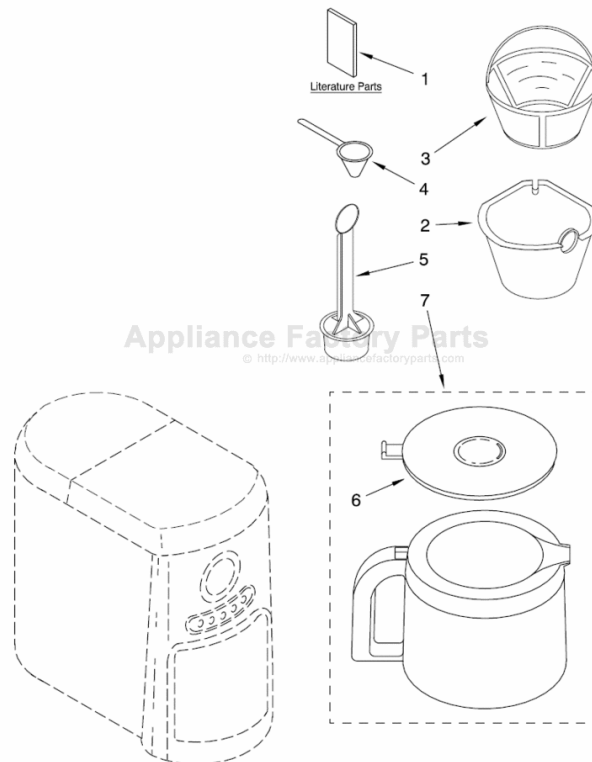

This Owner's Manual is provided and hosted by [Appliance Factory Parts](http://www.appliancefactoryparts.com).

KITCHENAID KCM534WH0 Owner's Manual

[Shop genuine replacement parts for KITCHENAID
KCM534WH0](#)

CARAFE AND FILTER PARTS For Models: KCM534_0

[Find Your KITCHENAID Small Appliance Parts - Select From 538 Models](#)

----- Manual continues below -----

PARTS LIST

for

KitchenAid®

MIDLINE COFFEE MAKER, JAVA STUDIO II

14 CUP – GLASS CARAFE

MODELS:

KCM534WH0 (White)
KCM534OB0 (Onyx Black)
KCM534ER0 (Empire Red)

FOR CUSTOMER SATISFACTION ALWAYS USE
FACTORY SPECIFICATION PARTS

CARAFE AND FILTER PARTS

For Models: KCM534__0

Illus. No.	Part No.	DESCRIPTION
1		Literature Parts
	8212404	Guide, Use & Care
	8212393	Repair Parts List
2	8212406	Brew Basket Assy
3	8211961	Filter, Goldtone
4	8211546	Scoop, Coffee
5	8212405	Filter, Water Assy
6		Lid, Carafe
	8211963	White
	8211964	Onyx Black
	8211965	Empire Red
7		Carafe Assembly
	8211973	White
	8211972	Onyx Black
	8211974	Empire Red