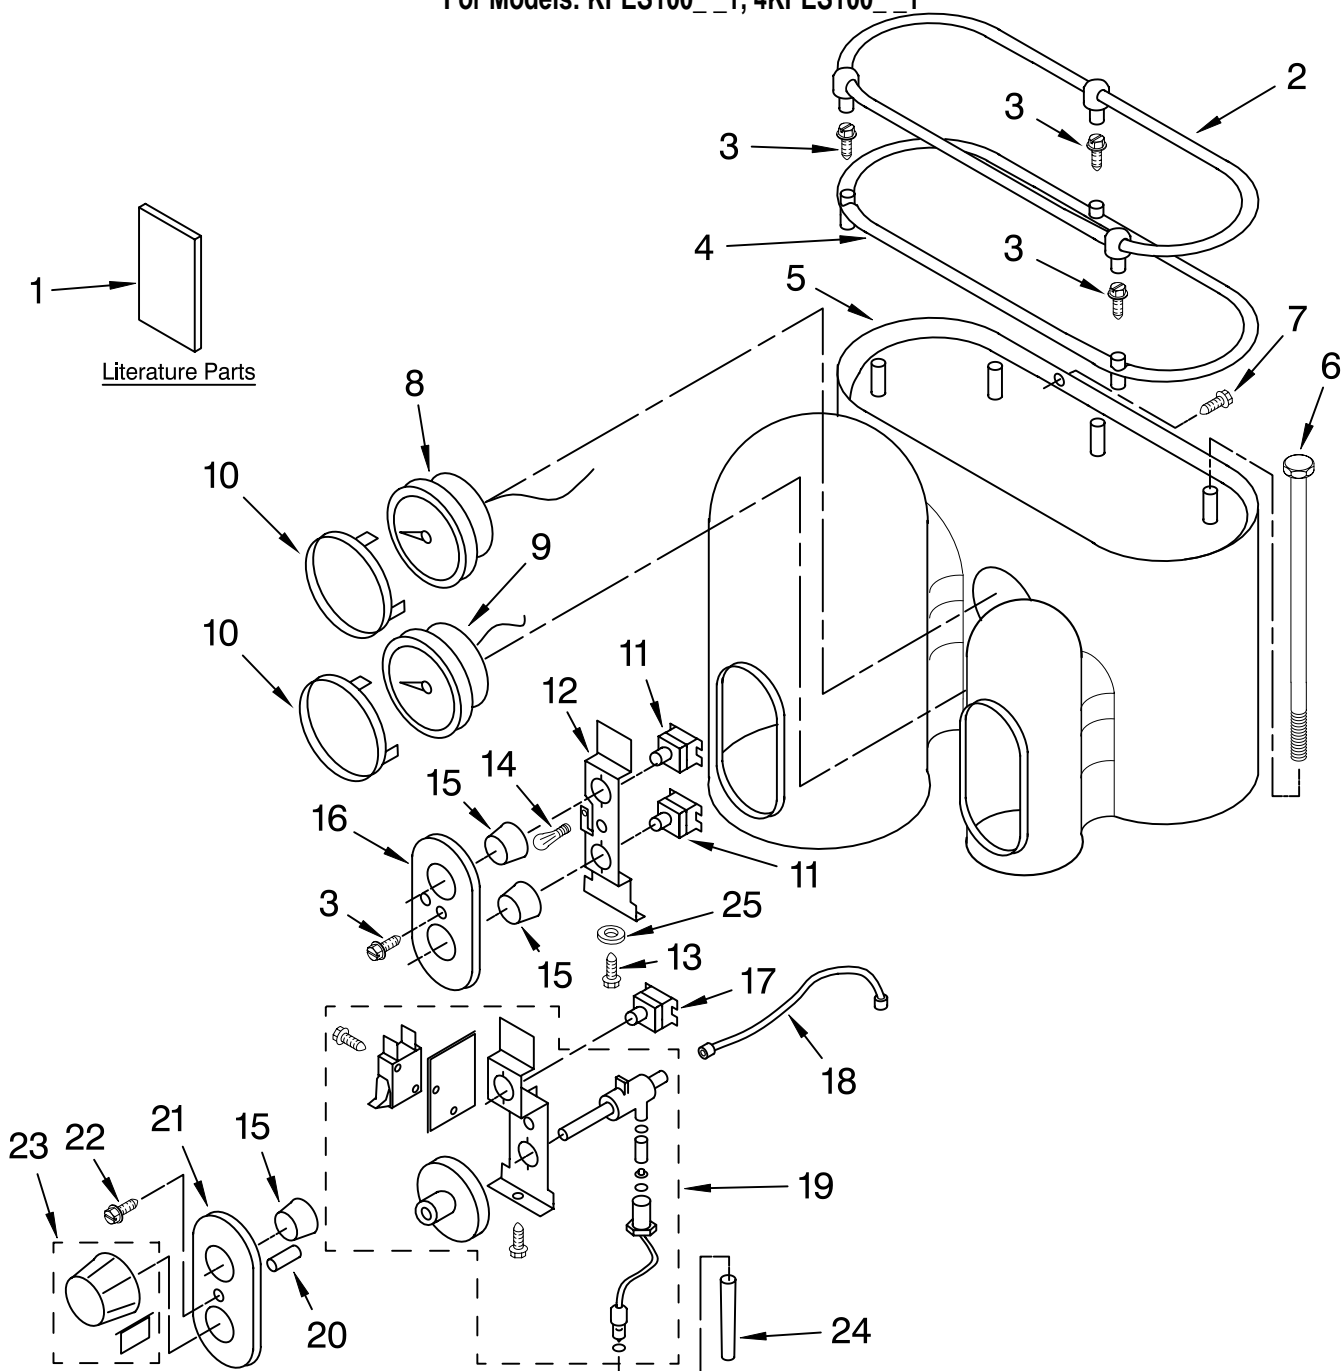

PARTS LIST

for

KitchenAid®

PRO LINE ESPRESSO MAKER

MODELS:

KPES100PM1 (Pearl Metallic)
KPES100ER1 (Empire Red)
KPES100NP1 (Nickel Pearl)
4KPES100PM1 (Pearl Metallic)
4KPES100ER1 (Empire Red)

FOR CUSTOMER SATISFACTION ALWAYS USE
FACTORY SPECIFICATION PARTS

UPPER HOUSING AND CONTROLS

For Models: KPES100__1, 4KPES100__1

Illus. No.	Part No.	DESCRIPTION
1		Literature Parts
	8204574	Guide, Use & Care
	8204577	Wiring Diagram
	8204575	Service Manual
	8212135	Repair Parts List
2	4176403	Cup Guard Assembly
3	4176404	Screw
4	4176405	Lid, Tank
5		Cabinet – Upper
	4176406	Pearl Metallic
	4176407	Empire Red
	8212159	Nickel Pearl

Illus. No.	Part No.	DESCRIPTION
6	4176408	Rod
7	4176409	Screw
8	8211629	Gauge, Coffee
9	8211630	Gauge, Steam
10	4176410	Ring, Trim Gauge
11	4176411	Switch – On/Off
12	4176412	Bracket, Switch
13	4176413	Screw
14	4176414	Light & Wire Assy
15	4176420	Button, Switch

Illus. No.	Part No.	DESCRIPTION
8	4176433	Nameplate
10	4176435	Base Assembly (Includes Feet)
11	4176436	Foot
12	4176437	Tray, Drip
13	4176438	Floater, Red
14	4176439	Grid

Illus. No.	Part No.	DESCRIPTION
15	4176440	Scoop, Coffee
16	4176441	Brush, Cleaning
17	4176442	Holder, Filter
18	4176443	Filter, 2-Cup
19	4176444	Filter, 1-Cup
20	4176445	Tamper, Coffee
21	8212222	Handle
22	8212223	Screw