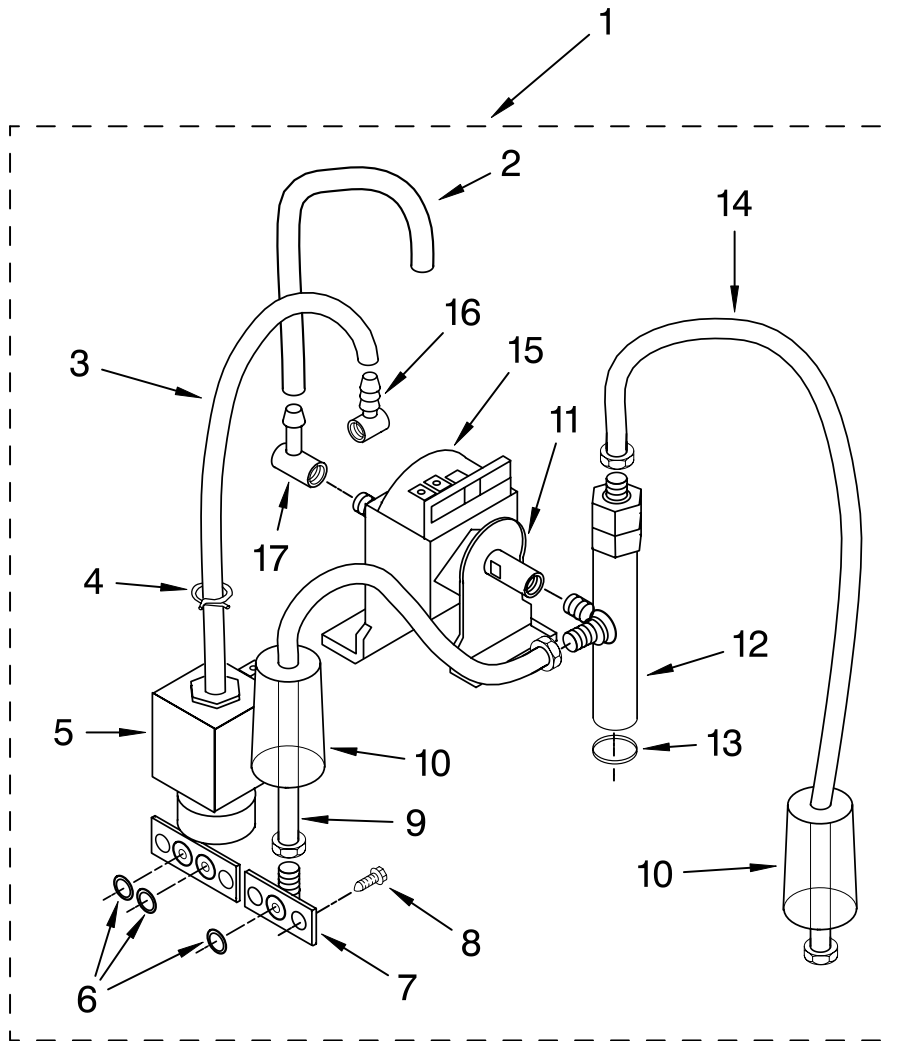

FOR ORDERING INFORMATION REFER TO PARTS PRICE LIST

LOWER HOUSING AND BASE PARTS

For Models: KPES100__1, 4KPES100__1

Illus. No.	Part No.	DESCRIPTION
1	4176426	Plate, Cabinet
2	4176404	Screw
3	4176428	Trim, Steam Pod
4	4176427	Screw
5	4176429	Trim, Coffee
6	4176430	Tank, Water
7	4176431	Pearl Metallic
	4176432	Empire Red
	8212161	Nickel Pearl

Illus. No.	Part No.	DESCRIPTION
8	4176433	Nameplate
10	4176435	Base Assembly (Includes Feet)
11	4176436	Foot
12	4176437	Tray, Drip
13	4176438	Floater, Red
14	4176439	Grid

Illus. No.	Part No.	DESCRIPTION
15	4176440	Scoop, Coffee
16	4176441	Brush, Cleaning
17	4176442	Holder, Filter
18	4176443	Filter, 2-Cup
19	4176444	Filter, 1-Cup
20	4176445	Tamper, Coffee
21	8212222	Handle
22	8212223	Screw

FOR ORDERING INFORMATION REFER TO PARTS PRICE LIST

BOILER ASSEMBLIES

For Models: KPES100__1, 4KPES100__1

Illus. No.	Part No.	DESCRIPTION
1	4176446	Boiler – Coffee
2	8211631	Screw
3	8211632	Support, Gauge Sensor
4	8211633	Screw
5	8211634	Clamp, Thermo Fuse
6	8211635	Gasket

FOR ORDERING INFORMATION REFER TO PARTS PRICE LIST

PUMP ASSEMBLY

For Models: KPES100__1, 4KPES100__1

Illus. No.	Part No.	DESCRIPTION	Illus. No.	Part No.	DESCRIPTION	Illus. No.	Part No.	DESCRIPTION
1	8211480	Pump Assembly	7	8211650	Fitting, Input	12	8211655	Valve Assembly
2	8211645	Pipe, Suction	8	8211651	Screw, M 5 x 12	13	8211656	Gasket, Valve
3	8211646	Pipe SL	9	8211652	Pipe Assembly	14	8211657	Pipe Assembly
4	8211647	Clamp, Hose	10	8211653	Protector, Pipe	15	8211658	Pump, w/Thermostat
5	8211482	Valve, Solenoid (3-Way)	11	8211654	Support, Pump (Eaton)	16	8211659	Fitting, "T"
6	8211649	Gasket				17	8211664	Connector, Pump Suction