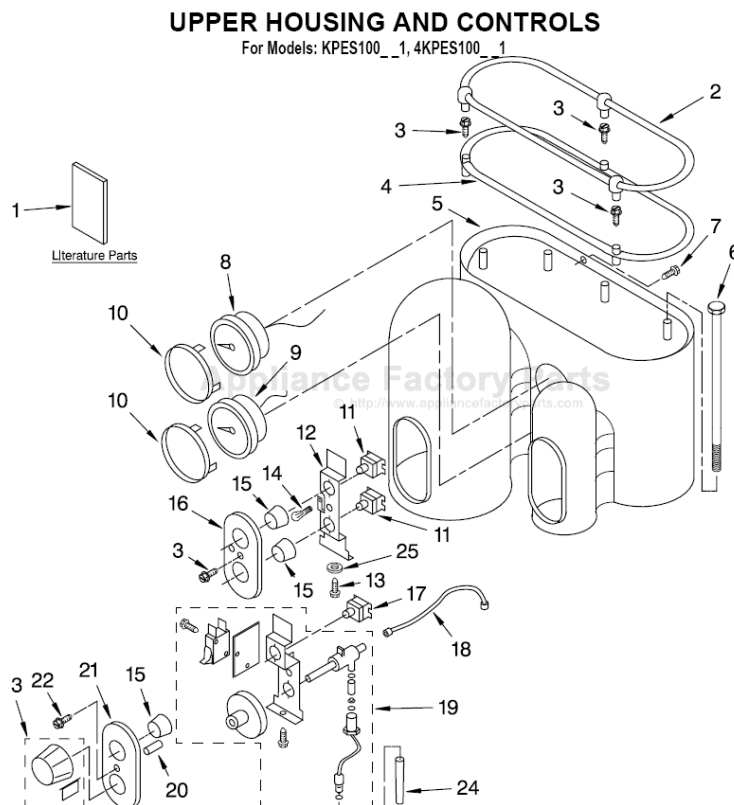

KITCHENAID 4KPES100ER1 Owner's Manual

[Shop genuine replacement parts for KITCHENAID
4KPES100ER1](#)

[Find Your KITCHENAID Small Appliance Parts - Select From 538 Models](#)

----- Manual continues below -----

PARTS LIST

for

KitchenAid®

PRO LINE ESPRESSO MAKER

MODELS:

KPES100PM1 (Pearl Metallic)
KPES100ER1 (Empire Red)
KPES100NP1 (Nickel Pearl)
4KPES100PM1 (Pearl Metallic)
4KPES100ER1 (Empire Red)

FOR CUSTOMER SATISFACTION ALWAYS USE
FACTORY SPECIFICATION PARTS

UPPER HOUSING AND CONTROLS

For Models: KPES100__1, 4KPES100__1

Illus. No.	Part No.	DESCRIPTION
1		Literature Parts
	8204574	Guide, Use & Care
	8204577	Wiring Diagram
	8204575	Service Manual
	8212135	Repair Parts List
2	4176403	Cup Guard Assembly
3	4176404	Screw
4	4176405	Lid, Tank
5		Cabinet – Upper
	4176406	Pearl Metallic
	4176407	Empire Red
	8212159	Nickel Pearl

Illus. No.	Part No.	DESCRIPTION
6	4176408	Rod
7	4176409	Screw
8	8211629	Gauge, Coffee
9	8211630	Gauge, Steam
10	4176410	Ring, Trim Gauge
11	4176411	Switch – On/Off
12	4176412	Bracket, Switch
13	4176413	Screw
14	4176414	Light & Wire Assy
15	4176420	Button, Switch