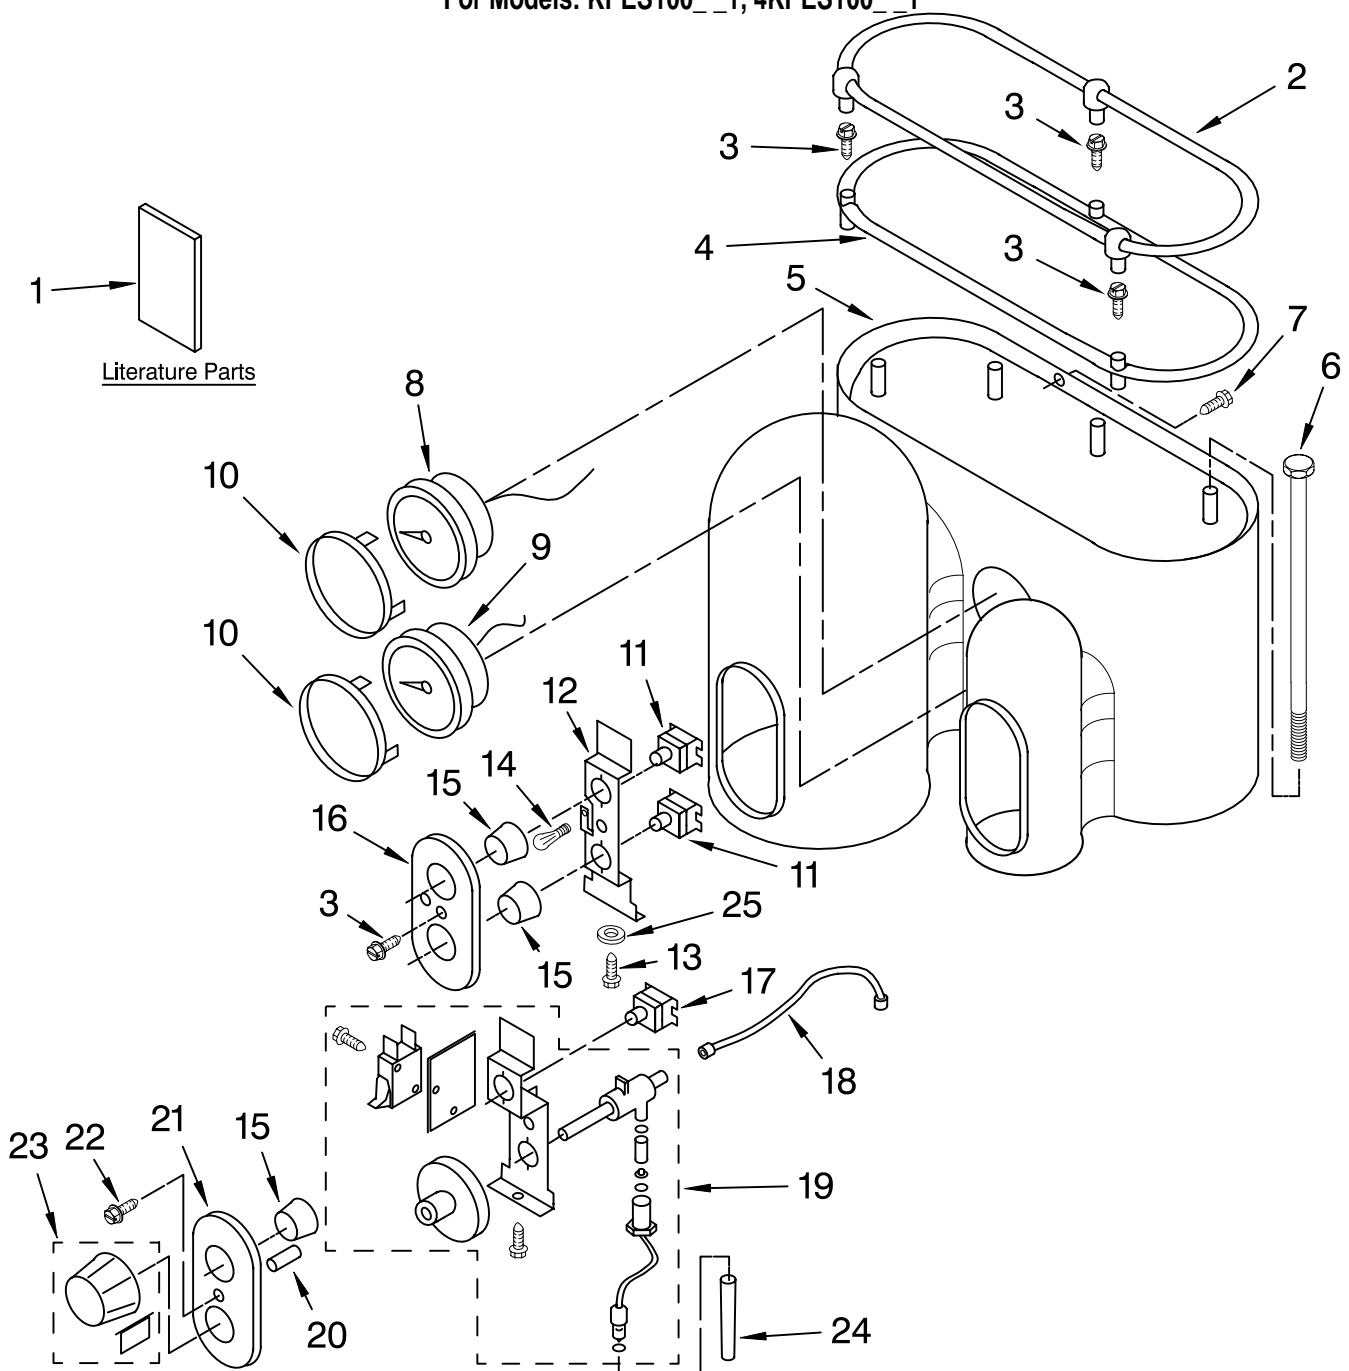

FOR CUSTOMER SATISFACTION ALWAYS USE
FACTORY SPECIFICATION PARTS

UPPER HOUSING AND CONTROLS

For Models: KPES100__1, 4KPES100__1

Illus. No.	Part No.	DESCRIPTION
1		Literature Parts
	8204574	Guide, Use & Care
	8204577	Wiring Diagram
	8204575	Service Manual
	8212135	Repair Parts List
2	4176403	Cup Guard Assembly
3	4176404	Screw
4	4176405	Lid, Tank
5		Cabinet – Upper
	4176406	Pearl Metallic
	4176407	Empire Red
	8212159	Nickel Pearl

Illus. No.	Part No.	DESCRIPTION
6	4176408	Rod
7	4176409	Screw
8	8211629	Gauge, Coffee
9	8211630	Gauge, Steam
10	4176410	Ring, Trim Gauge
11	4176411	Switch – On/Off
12	4176412	Bracket, Switch
13	4176413	Screw
14	4176414	Light & Wire Assy
15	4176420	Button, Switch

Illus. No.	Part No.	DESCRIPTION
8	4176433	Nameplate
10	4176435	Base Assembly (Includes Feet)
11	4176436	Foot
12	4176437	Tray, Drip
13	4176438	Floater, Red
14	4176439	Grid

Illus. No.	Part No.	DESCRIPTION
15	4176440	Scoop, Coffee
16	4176441	Brush, Cleaning
17	4176442	Holder, Filter
18	4176443	Filter, 2-Cup
19	4176444	Filter, 1-Cup
20	4176445	Tamper, Coffee
21	8212222	Handle
22	8212223	Screw

Illus. No.	Part No.	DESCRIPTION
7	8211650	Fitting, Input
8	8211651	Screw, M 5 x 12
9	8211652	Pipe Assembly
10	8211653	Protector, Pipe
11	8211654	Support, Pump (Eaton)

Illus. No.	Part No.	DESCRIPTION
12	8211655	Valve Assembly
13	8211656	Gasket, Valve
14	8211657	Pipe Assembly
15	8211658	Pump, w/Thermostat
16	8211659	Fitting, "T"
17	8211664	Connector, Pump Suction