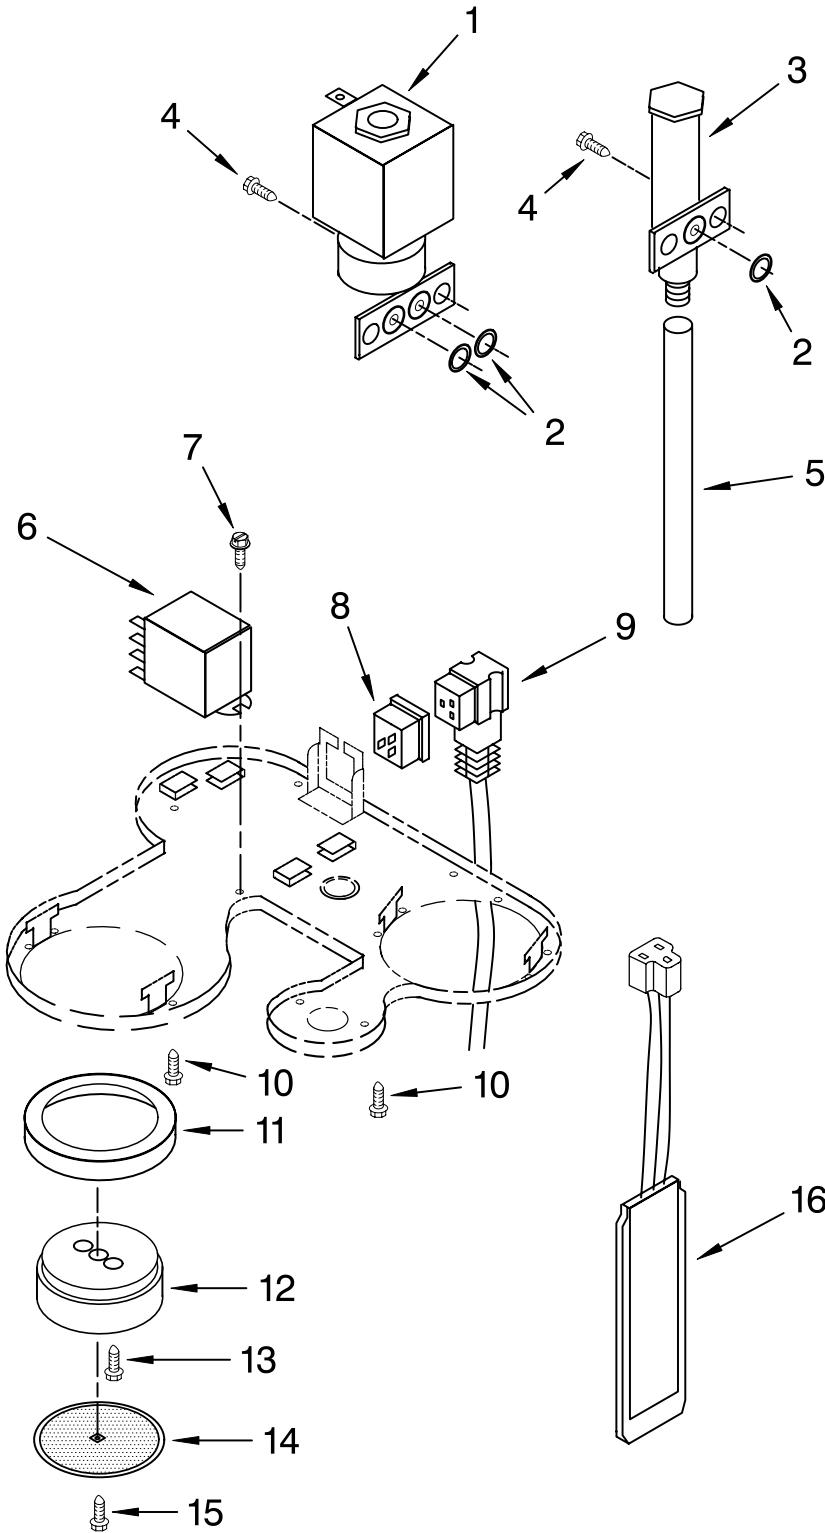

Illus. No.	Part No.	DESCRIPTION
7	8211636	Thermostat, Coffee
8	8211637	Gasket
9	8211638	Pipe, Copper
10	8211639	Body, Unit
11	4176448	Boiler, Espresso

Illus. No.	Part No.	DESCRIPTION
12	8211640	Body, Steam Pipe
13	8211641	Thermostat, Steam
14	8211642	Fitting
15	8211643	Flange, Steam Boiler
16	8211644	Gasket, Insulating

FOR ORDERING INFORMATION REFER TO PARTS PRICE LIST

PUMP ASSEMBLY

For Models: KPES100__1, 4KPES100__1

Illus. No.	Part No.	DESCRIPTION
1	8211480	Pump Assembly
2	8211645	Pipe, Suction
3	8211646	Pipe SL
4	8211647	Clamp, Hose
5	8211482	Valve, Solenoid (3-Way)
6	8211649	Gasket

Illus. No.	Part No.	DESCRIPTION
7	8211650	Fitting, Input
8	8211651	Screw, M 5 x 12
9	8211652	Pipe Assembly
10	8211653	Protector, Pipe
11	8211654	Support, Pump (Eaton)

Illus. No.	Part No.	DESCRIPTION
12	8211655	Valve Assembly
13	8211656	Gasket, Valve
14	8211657	Pipe Assembly
15	8211658	Pump, w/Thermostat
16	8211659	Fitting, "T"
17	8211664	Connector, Pump Suction

FOR ORDERING INFORMATION REFER TO PARTS PRICE LIST

ELECTRICAL PARTS

For Models: KPES100__1, 4KPES100__1

Illus. No.	Part No.	DESCRIPTION
1	8211648	Solenoid, 2-Way Valve
2	8211649	Gasket
3	8211666	Valve, Steam
4	8211651	Screw
5	8211667	Valve, Exhaust Pipe
6	8211481	Relay, 120V
7	8211668	Screw
8	8211483	Plug
9	8211699	Cord, Power
10	4176427	Screw
11	4176454	Gasket
12	4176455	Shower Disc Assy.
13	4176456	Screw
14	4176457	Disc, Shower
15	4176458	Screw
16	8211670	MOV Board, 120V