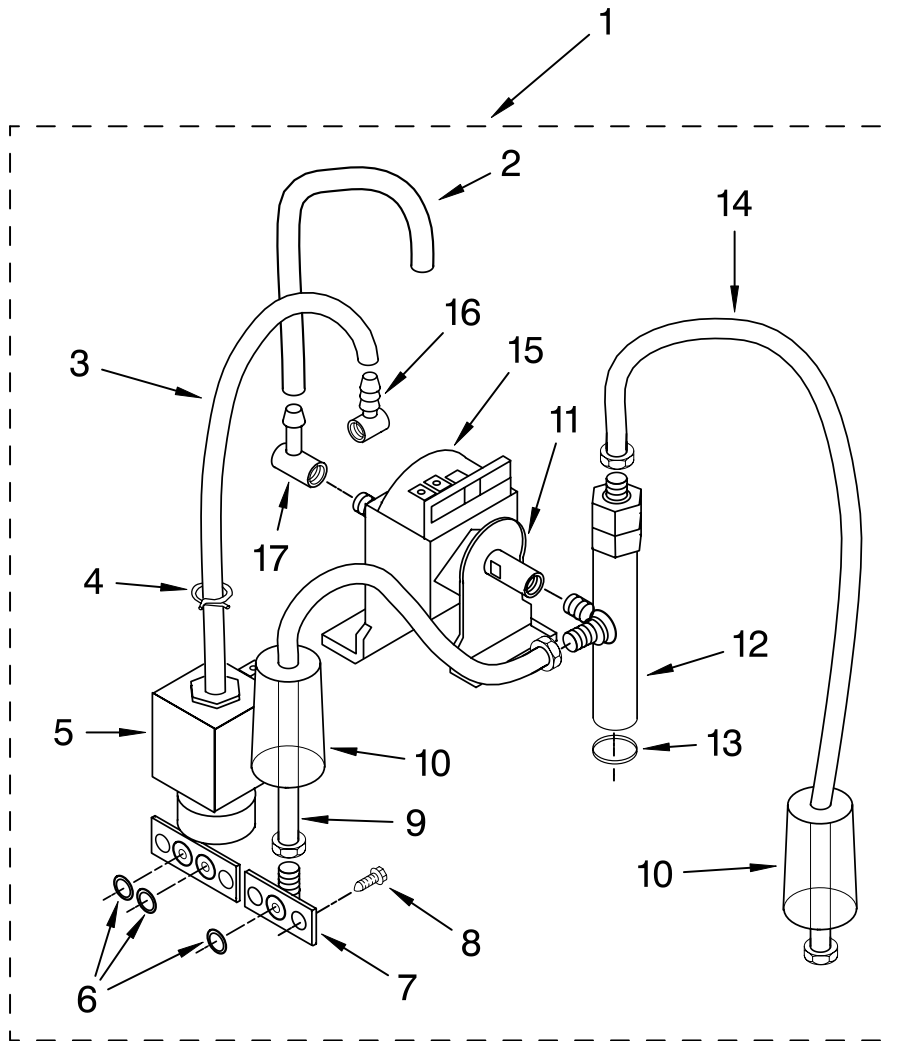

PUMP ASSEMBLY

For Models: KPES100__1, 4KPES100__1

Illus. No.	Part No.	DESCRIPTION
1	8211480	Pump Assembly
2	8211645	Pipe, Suction
3	8211646	Pipe SL
4	8211647	Clamp, Hose
5	8211482	Valve, Solenoid (3-Way)
6	8211649	Gasket

Illus. No.	Part No.	DESCRIPTION
7	8211650	Fitting, Input
8	8211651	Screw, M 5 x 12
9	8211652	Pipe Assembly
10	8211653	Protector, Pipe
11	8211654	Support, Pump (Eaton)

Illus. No.	Part No.	DESCRIPTION
12	8211655	Valve Assembly
13	8211656	Gasket, Valve
14	8211657	Pipe Assembly
15	8211658	Pump, w/Thermostat
16	8211659	Fitting, "T"
17	8211664	Connector, Pump Suction

FOR ORDERING INFORMATION REFER TO PARTS PRICE LIST