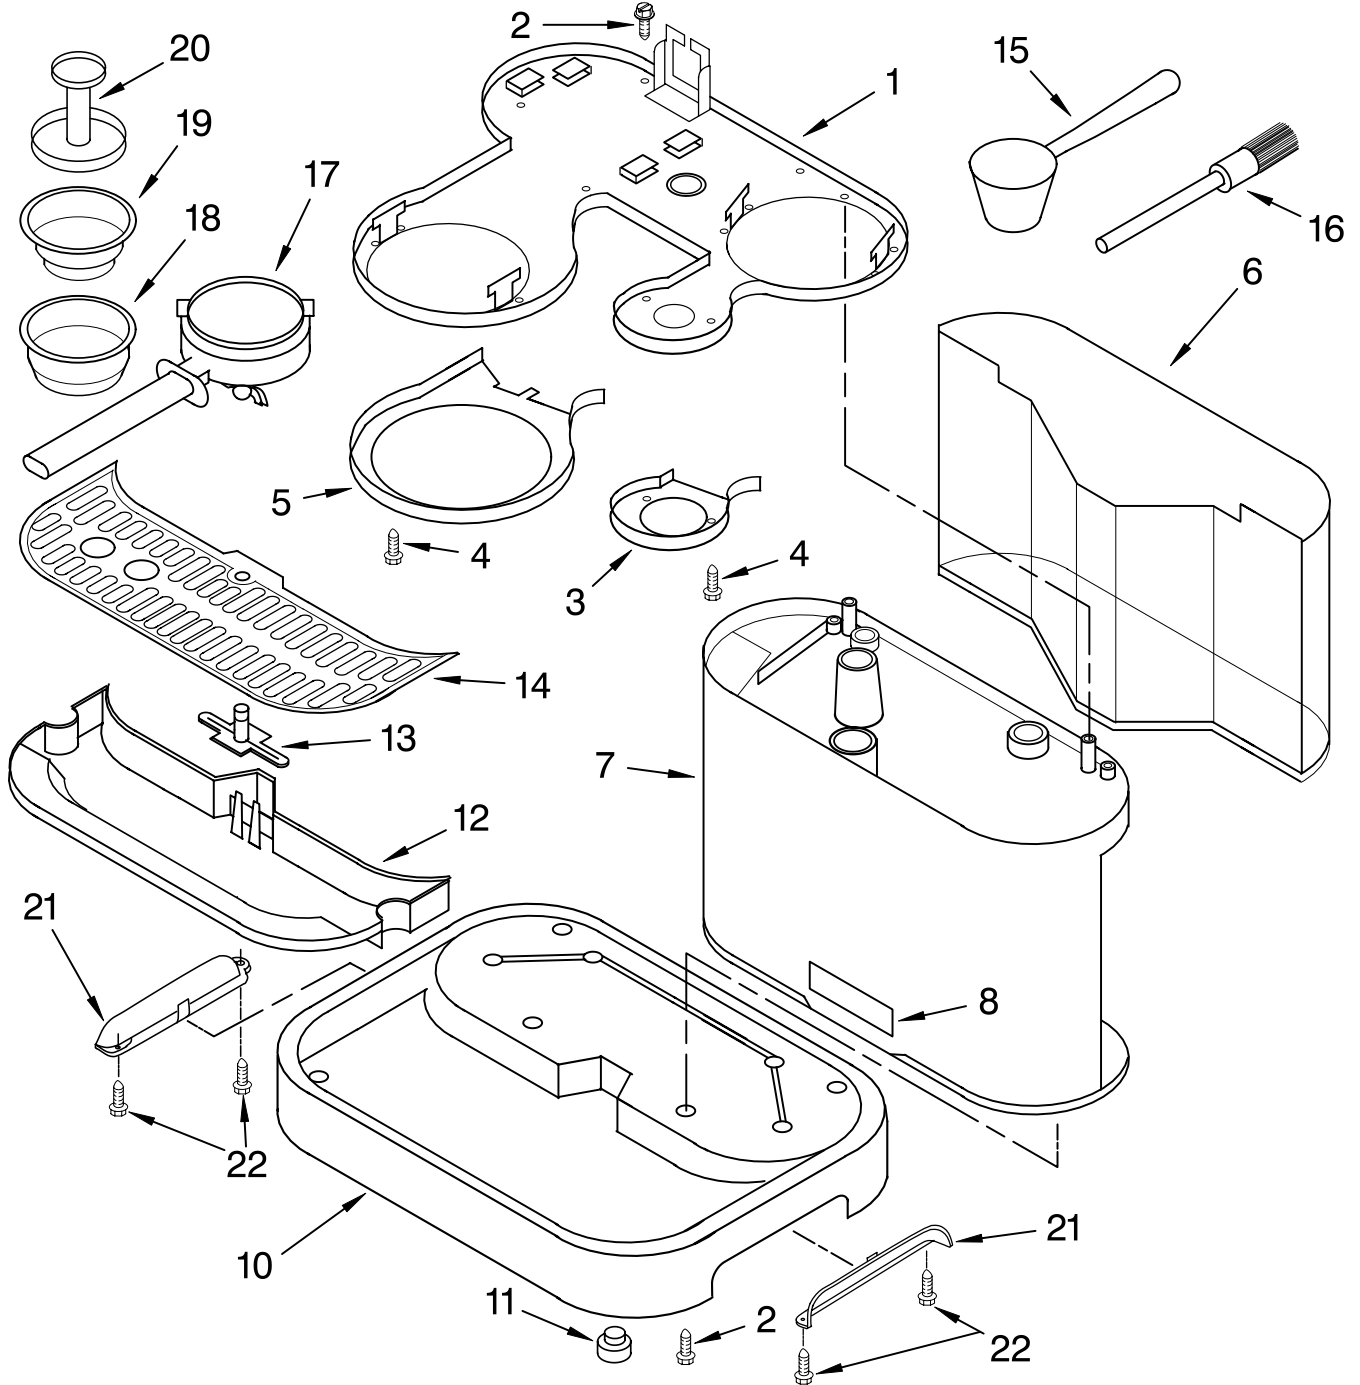

LOWER HOUSING AND BASE PARTS

For Models: KPES100__1, 4KPES100__1

Illus. No.	Part No.	DESCRIPTION
1	4176426	Plate, Cabinet
2	4176404	Screw
3	4176428	Trim, Steam Pod
4	4176427	Screw
5	4176429	Trim, Coffee
6	4176430	Tank, Water
7	4176431	Pearl Metallic
	4176432	Empire Red
	8212161	Nickel Pearl

Illus. No.	Part No.	DESCRIPTION
8	4176433	Nameplate
10	4176435	Base Assembly (Includes Feet)
11	4176436	Foot
12	4176437	Tray, Drip
13	4176438	Floater, Red
14	4176439	Grid

Illus. No.	Part No.	DESCRIPTION
15	4176440	Scoop, Coffee
16	4176441	Brush, Cleaning
17	4176442	Holder, Filter
18	4176443	Filter, 2-Cup
19	4176444	Filter, 1-Cup
20	4176445	Tamper, Coffee
21	8212222	Handle
22	8212223	Screw

FOR ORDERING INFORMATION REFER TO PARTS PRICE LIST