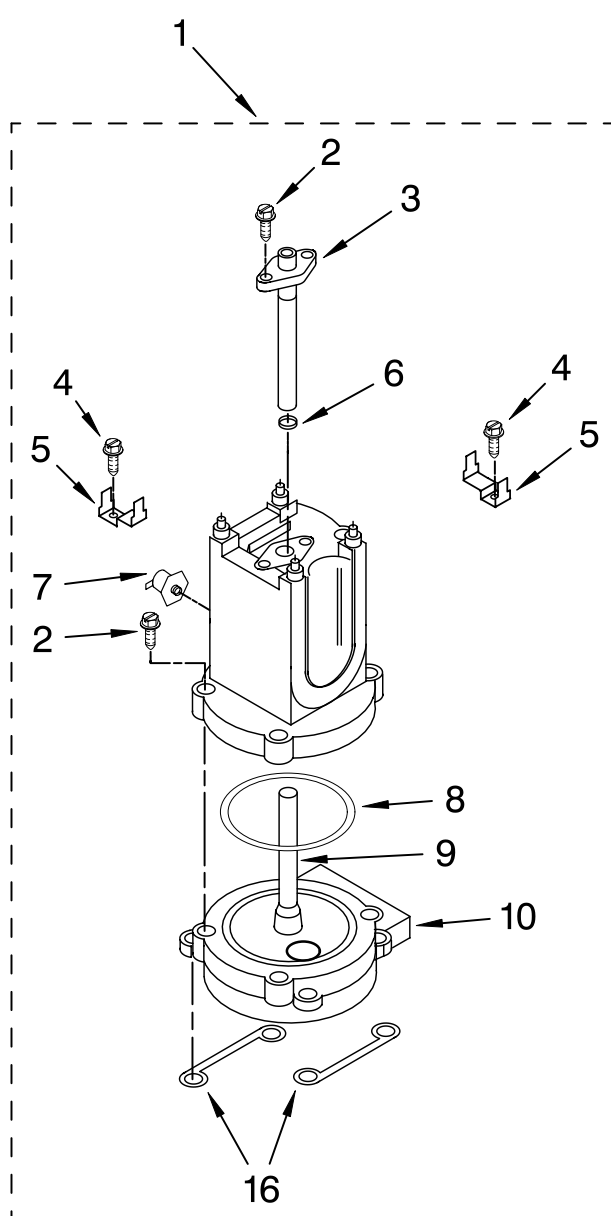

BOILER ASSEMBLIES

For Models: KPES100__1, 4KPES100__1

Illus. No.	Part No.	DESCRIPTION
1	4176446	Boiler – Coffee
2	8211631	Screw
3	8211632	Support, Gauge Sensor
4	8211633	Screw
5	8211634	Clamp, Thermo Fuse
6	8211635	Gasket

Illus. No.	Part No.	DESCRIPTION
7	8211636	Thermostat, Coffee
8	8211637	Gasket
9	8211638	Pipe, Copper
10	8211639	Body, Unit
11	4176448	Boiler, Espresso

Illus. No.	Part No.	DESCRIPTION
12	8211640	Body, Steam Pipe
13	8211641	Thermostat, Steam
14	8211642	Fitting
15	8211643	Flange, Steam Boiler
16	8211644	Gasket, Insulating

FOR ORDERING INFORMATION REFER TO PARTS PRICE LIST