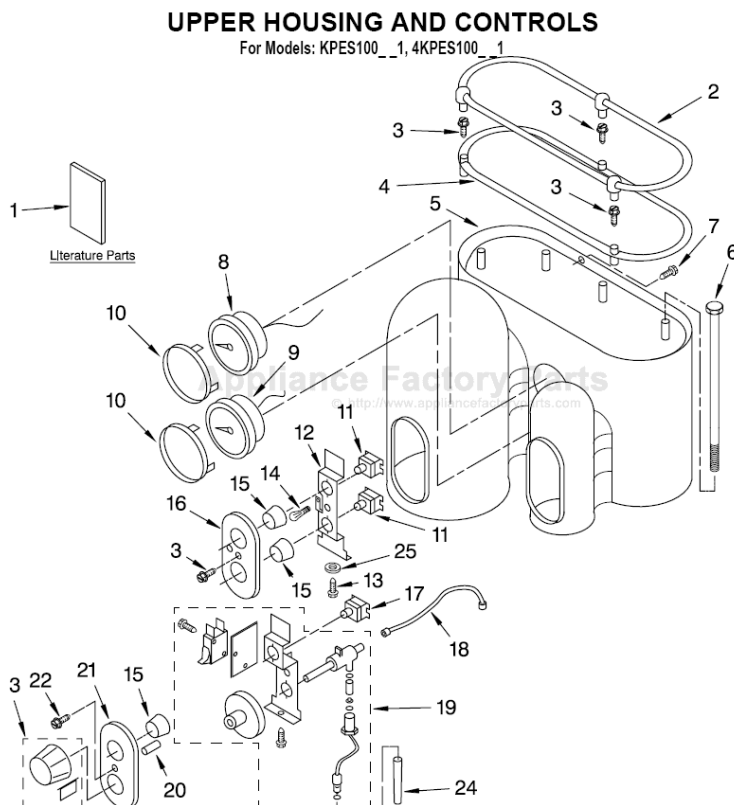

[Find Your KITCHENAID Small Appliance Parts - Select From 538 Models](#)

----- Manual continues below -----