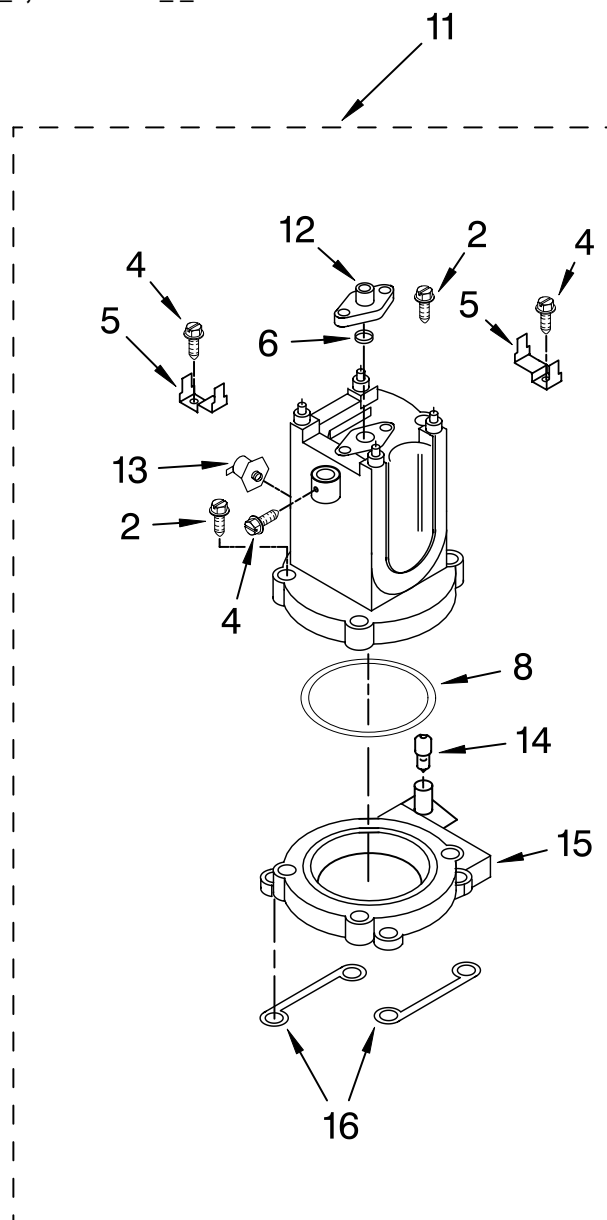

BOILER ASSEMBLIES

For Models: KPES100__1, 4KPES100__1

Illus. No.	Part No.	DESCRIPTION
1	4176446	Boiler – Coffee
2	8211631	Screw
3	8211632	Support, Gauge Sensor
4	8211633	Screw
5	8211634	Clamp, Thermo Fuse
6	8211635	Gasket

Illus. No.	Part No.	DESCRIPTION
7	8211636	Thermostat, Coffee
8	8211637	Gasket
9	8211638	Pipe, Copper
10	8211639	Body, Unit
11	4176448	Boiler, Espresso

Illus. No.	Part No.	DESCRIPTION
12	8211640	Body, Steam Pipe
13	8211641	Thermostat, Steam
14	8211642	Fitting
15	8211643	Flange, Steam Boiler
16	8211644	Gasket, Insulating

FOR ORDERING INFORMATION REFER TO PARTS PRICE LIST