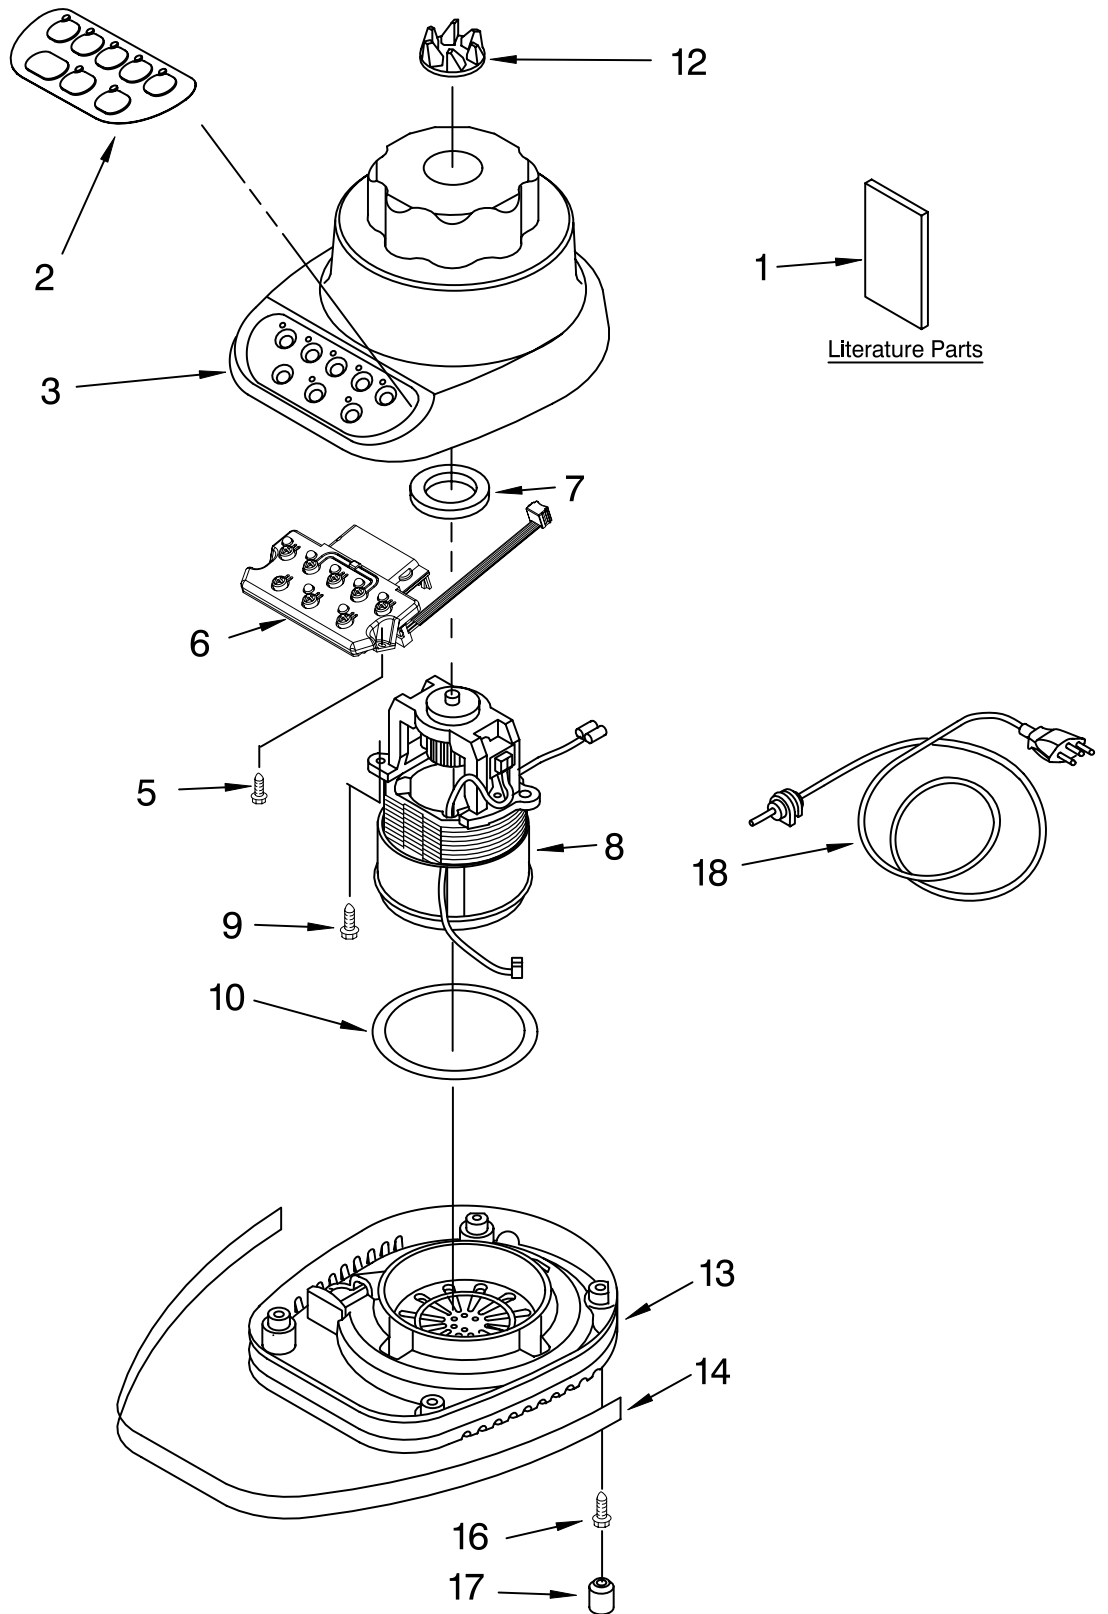

FOR CUSTOMER SATISFACTION ALWAYS USE
FACTORY SPECIFICATION PARTS

UNIT PARTS

FOR VARIATIONS OF MODEL: KSB5__4

FOR ORDERING INFORMATION REFER TO PARTS PRICE LIST

UNIT PARTS

FOR VARIATIONS OF MODEL: KSB5__4

Illus. No.	Part No.	DESCRIPTION	Illus. No.	Part No.	DESCRIPTION	Illus. No.	Part No.	DESCRIPTION	
1		Literature Parts	3		Housing, Upper	10	9701904	O-Ring	
		Use & Care Guide		9706989	White		12	9704230	Coupling, Drive
		9704205 US		9706993	Onyx Black		13		Base
		9704276 Canada		9706900	Chrome			9706718	White
	2	8212003		Repair Parts List	9706991		Cobalt Blue	9706722	Onyx Black
		Overlay, Switch		9706994	Majestic Yellow		9706720	Cobalt Blue	
		9701911 Black		9706992	Empire Green		9706723	Majestic Yellow	
		9701910 White On White		9706995	Empire Red		9706721	Empire Green	
		9701907 White		9706990	Almond Creme		9706724	Empire Red	
		9701908 Almond Creme		9706996	Imperial Gray		9706719	Almond Creme	
		9701914 Cobalt Blue		9706901	Nickel		9708771	Pink	
		9704486 Empire Red		9707544	Tangerine		9707547	Tangerine	
		9701912 Empire Green		9706997	Imperial Black		14		Band, Trim
		9704485 Majestic Yellow		9706902	Copper			3184616	Grey
		9707546 Tangerine		9707354	Metallic Pink			3184612	White
		9708770 Pink		9708768	Pink		3184617	Black with	
				5	303921		Screw		
			6	9706612	Board, Control			3184613	Almond Creme
			7	3184398	Seal, Motor			3184614	Silver with
			8	9706759	Motor				Black Lettering
			9	3400062	Screw	16	3184608	Screw	
						17	115792	Foot, Rubber	
						18		Power Cord	
							9706647	White	
							9706646	Black	