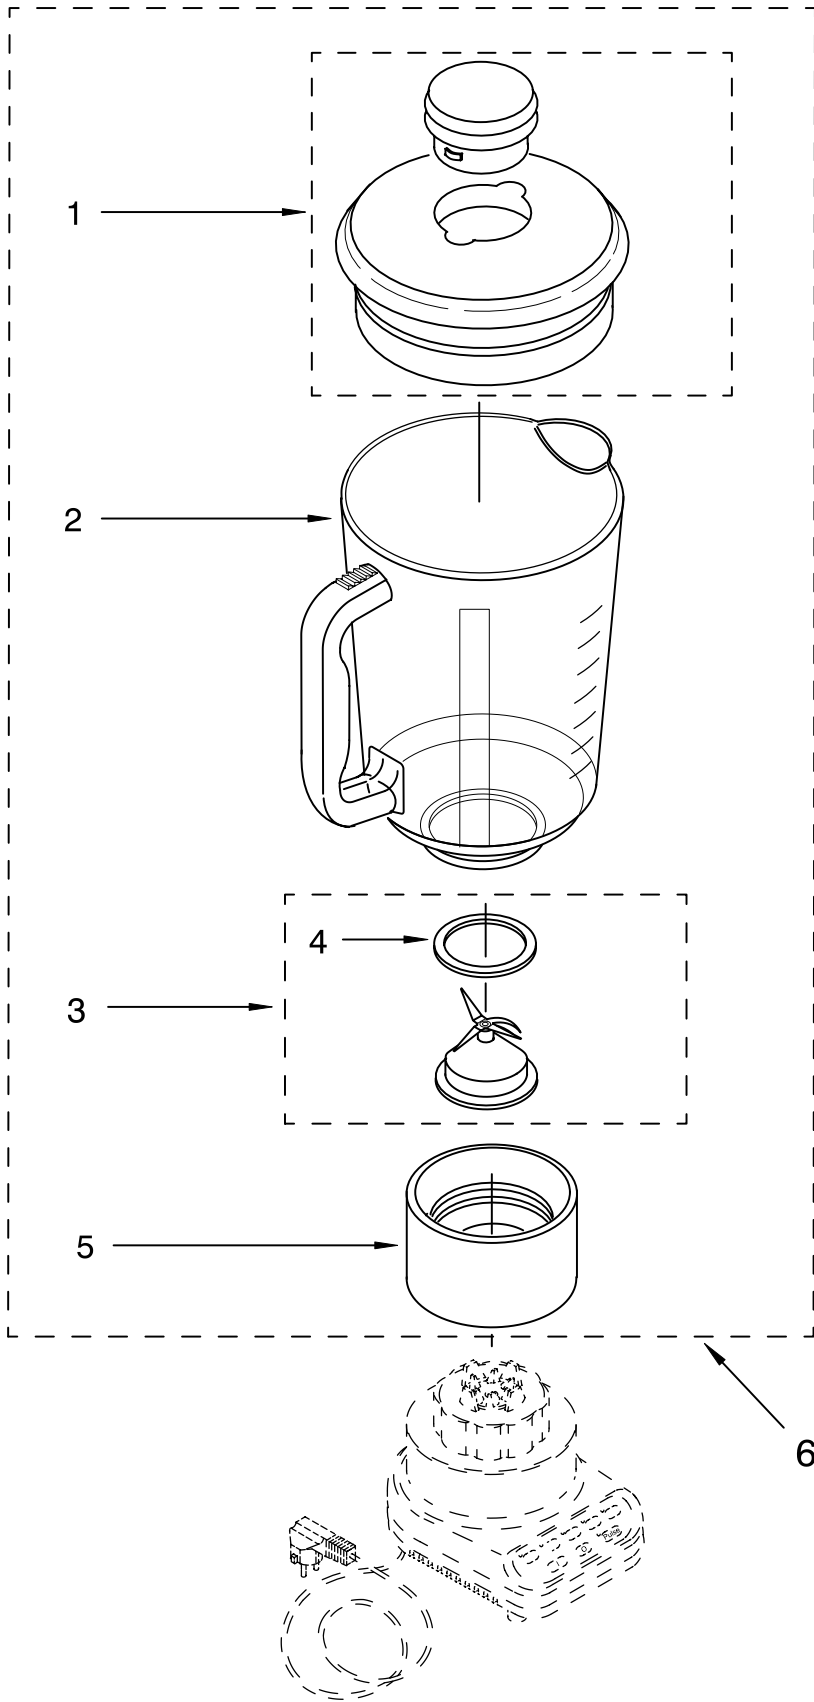

ATTACHMENT PARTS

FOR VARIATIONS OF MODEL: KSB5__4

Illus. No.	Part No.	DESCRIPTION	
1		Lid And Cap	
	9704920	White	
	9704922	Onyx Black	
	9704924	Cobalt Blue	
	9704926	Majestic Yellow	
	9704925	Empire Green	
	9704923	Empire Red	
	9704921	Almond Creme	
	9707549	Tangerine	
	9708773	Pink	
2		Jar	
	9704200	Clear Glass	
	3	9704291	Dome & Blade Assy
		9704204	Seal, Insert
	5		Collar
		9704251	White
		9704253	Onyx Black
		9704255	Cobalt Blue
		9704257	Majestic Yellow
		9704256	Empire Green
		9704254	Empire Red
		9704252	Almond Creme
		9707551	Tangerine
		9708775	Pink
6			Upper Assembly, Complete
		4176524	White
		9704212	Onyx Black
		9704214	Cobalt Blue
	9704216	Majestic Yellow	
	9704215	Empire Green	
	9704213	Empire Red	
	9704211	Almond Creme	
	9707548	Tangerine	
	9708772	Pink	

FOR ORDERING INFORMATION REFER TO PARTS PRICE LIST