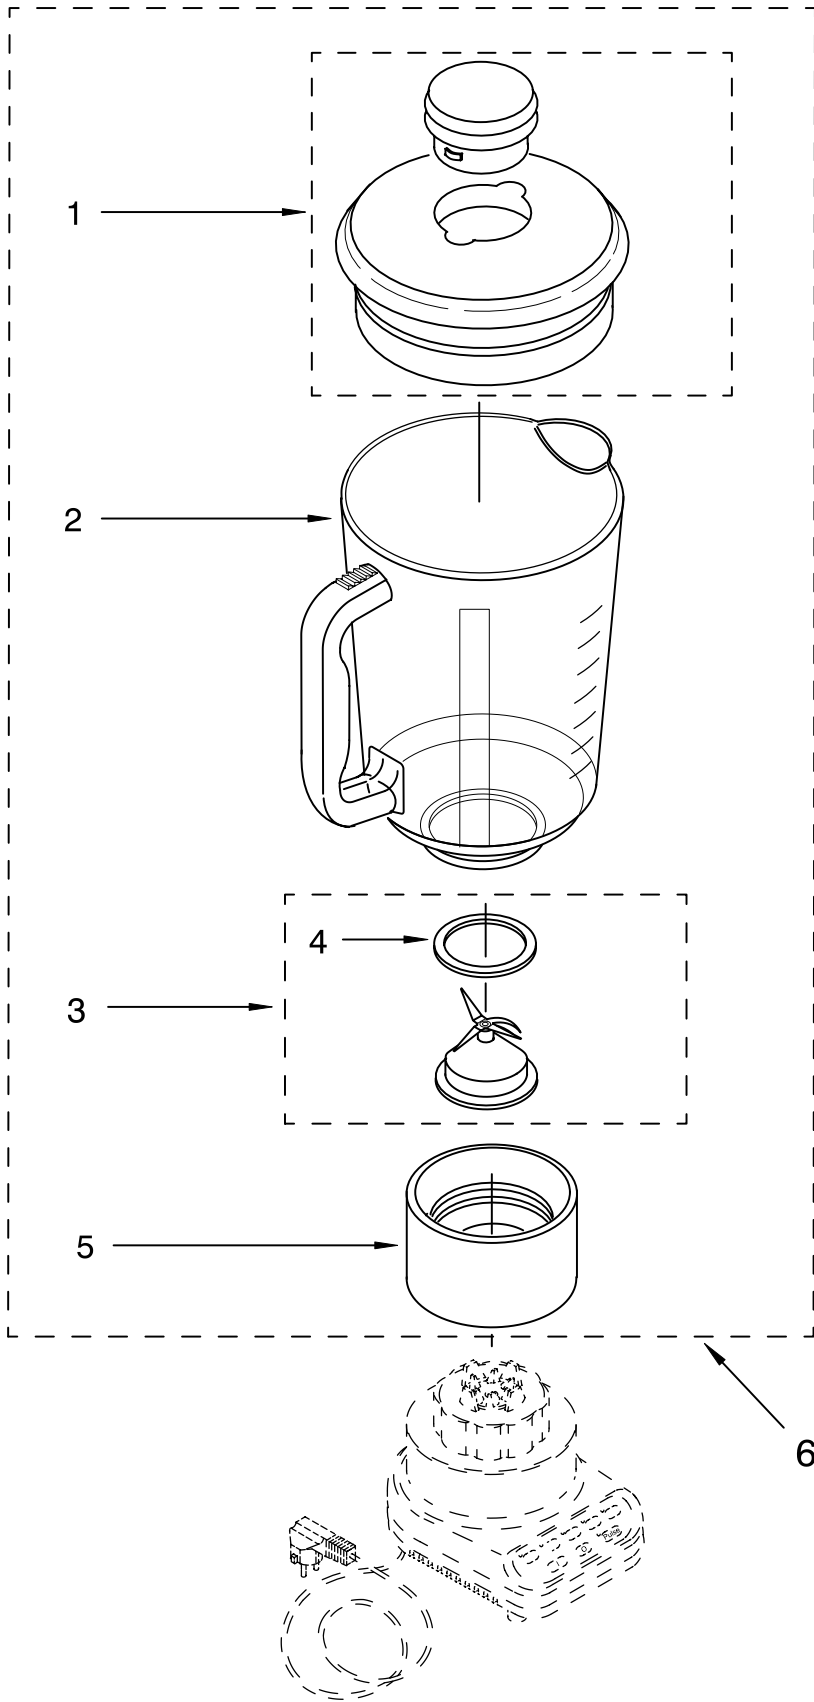

ATTACHMENT PARTS

FOR VARIATIONS OF MODEL: KSB5__4

Illus. No.	Part No.	DESCRIPTION			
1		Lid And Cap			
	9704920	White			
	9704922	Onyx Black			
	9704924	Cobalt Blue			
	9704926	Majestic Yellow			
	9704925	Empire Green			
	9704923	Empire Red			
	9704921	Almond Creme			
	9707549	Tangerine			
	9708773	Pink			
2		Jar			
	9704200	Clear Glass			
	3	9704291	Dome & Blade Assy		
		4	9704204	Seal, Insert	
			5		Collar
				9704251	White
				9704253	Onyx Black
				9704255	Cobalt Blue
				9704257	Majestic Yellow
				9704256	Empire Green
				9704254	Empire Red
				9704252	Almond Creme
				9707551	Tangerine
				9708775	Pink
6					Upper Assembly, Complete
	4176524			White	
	9704212	Onyx Black			
	9704214	Cobalt Blue			
	9704216	Majestic Yellow			
	9704215	Empire Green			
	9704213	Empire Red			
	9704211	Almond Creme			
	9707548	Tangerine			
	9708772	Pink			

FOR ORDERING INFORMATION REFER TO PARTS PRICE LIST