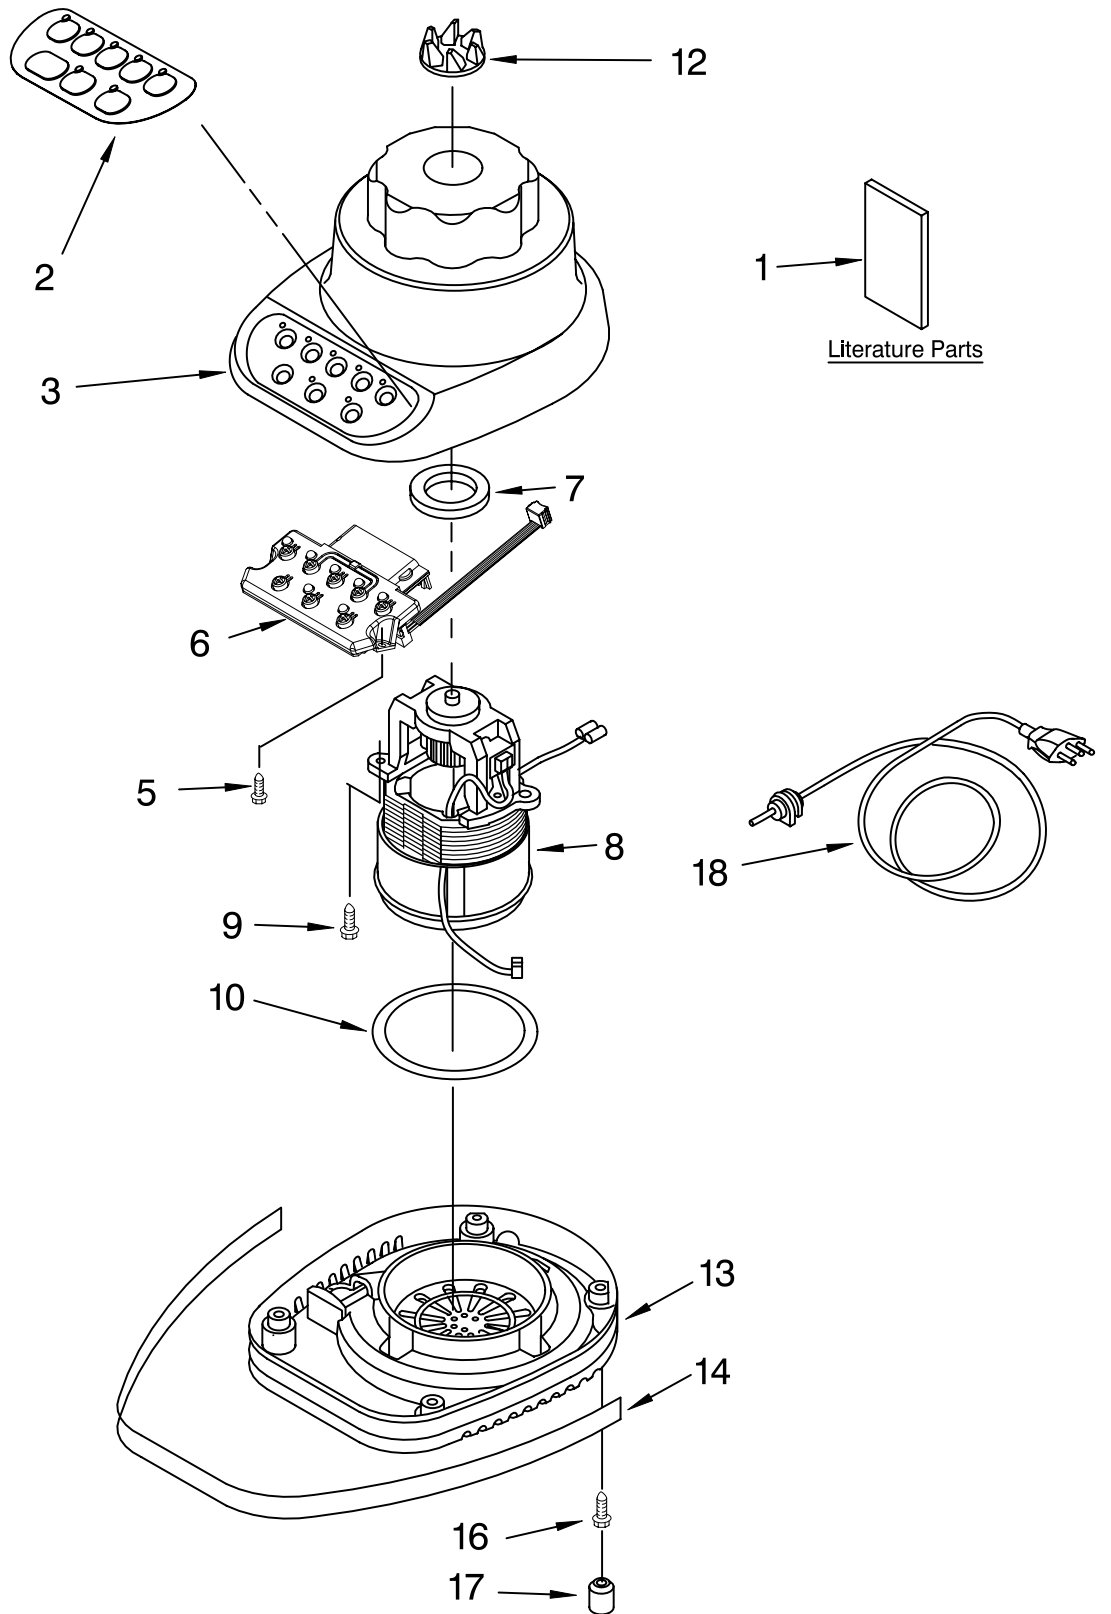

UNIT PARTS

FOR VARIATIONS OF MODEL: KSB5__4

FOR ORDERING INFORMATION REFER TO PARTS PRICE LIST