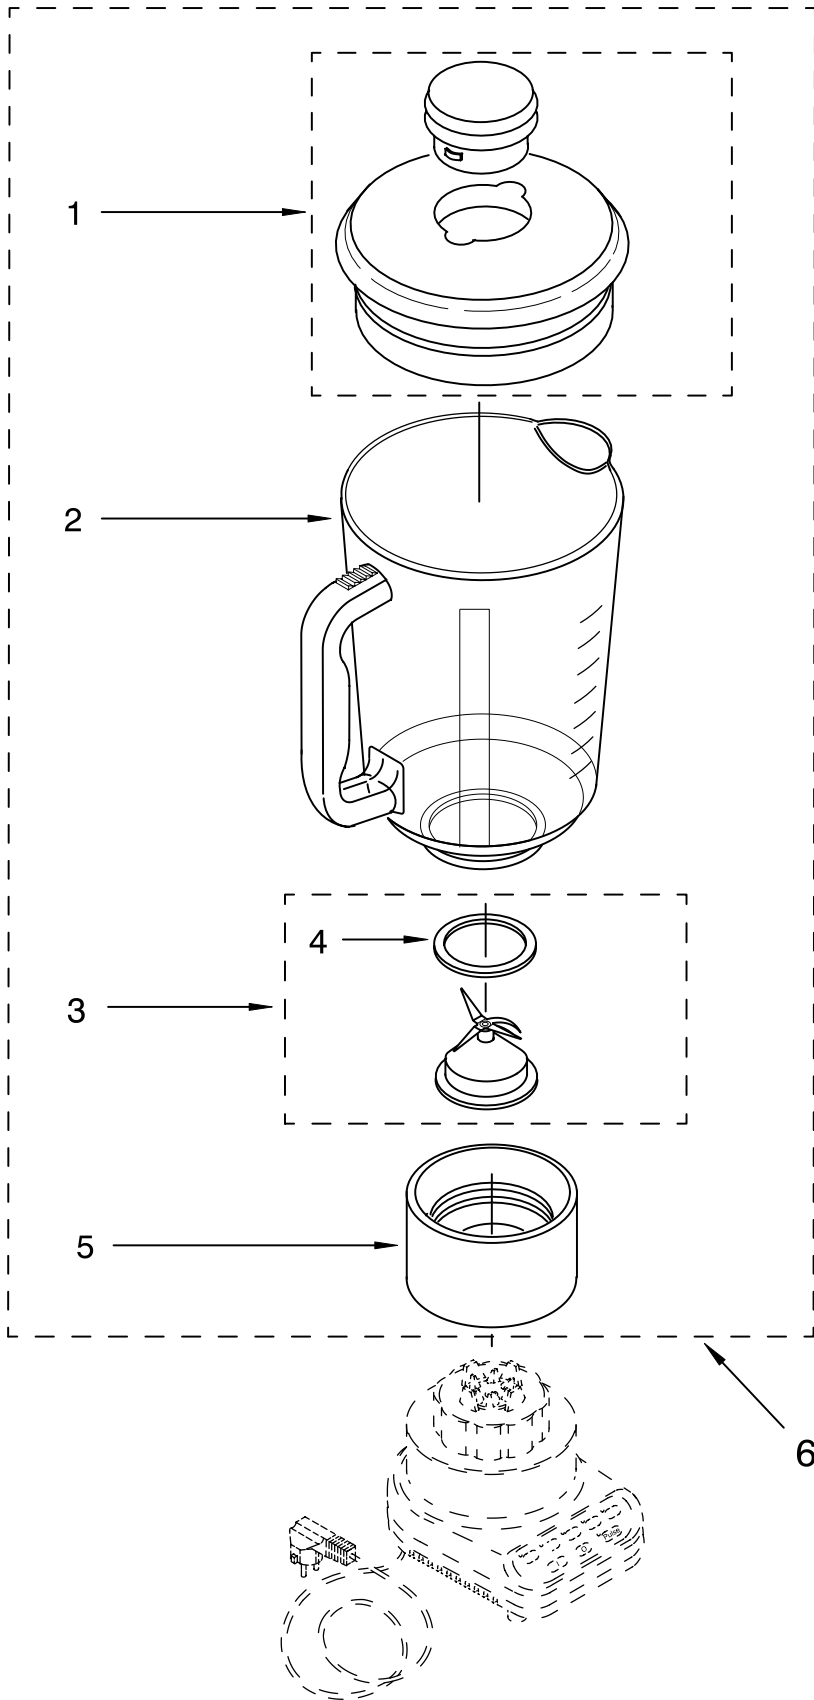

ATTACHMENT PARTS

FOR VARIATIONS OF MODEL: KSB5__4

Illus. No.	Part No.	DESCRIPTION	
1		Lid And Cap	
	9704920	White	
	9704922	Onyx Black	
	9704924	Cobalt Blue	
	9704926	Majestic Yellow	
	9704925	Empire Green	
	9704923	Empire Red	
	9704921	Almond Creme	
	9707549	Tangerine	
	9708773	Pink	
2		Jar	
	9704200	Clear Glass	
	3	9704291	Dome & Blade Assy
		9704204	Seal, Insert
	5		Collar
		9704251	White
		9704253	Onyx Black
		9704255	Cobalt Blue
		9704257	Majestic Yellow
		9704256	Empire Green
		9704254	Empire Red
		9704252	Almond Creme
		9707551	Tangerine
9708775		Pink	
6		Upper Assembly, Complete	
	4176524	White	
	9704212	Onyx Black	
	9704214	Cobalt Blue	
	9704216	Majestic Yellow	
	9704215	Empire Green	
	9704213	Empire Red	
	9704211	Almond Creme	
	9707548	Tangerine	
	9708772	Pink	

FOR ORDERING INFORMATION REFER TO PARTS PRICE LIST