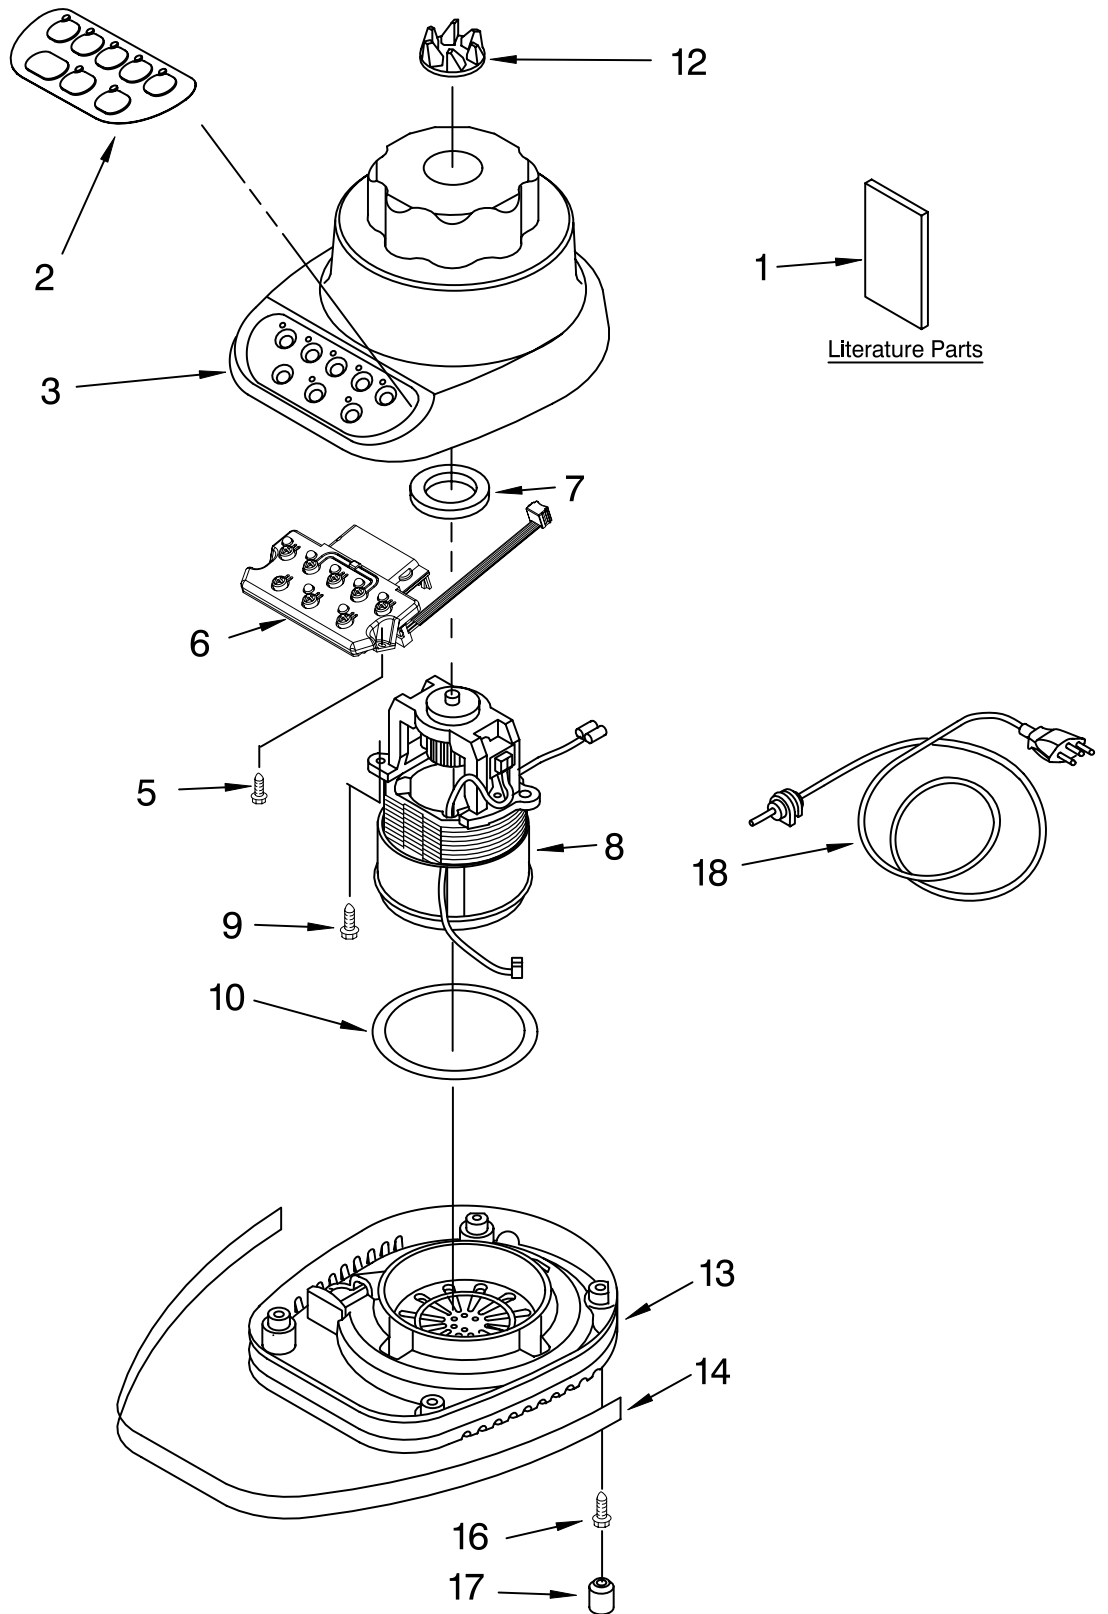

FOR CUSTOMER SATISFACTION ALWAYS USE
FACTORY SPECIFICATION PARTS

UNIT PARTS

FOR VARIATIONS OF MODEL: KSB5__4

FOR ORDERING INFORMATION REFER TO PARTS PRICE LIST

UNIT PARTS

FOR VARIATIONS OF MODEL: KSB5__4

Illus. No.	Part No.	DESCRIPTION	Illus. No.	Part No.	DESCRIPTION	Illus. No.	Part No.	DESCRIPTION
1		Literature Parts Use & Care Guide	3		Housing, Upper	10	9701904	O-Ring
	9704205	US		9706989	White	12	9704230	Coupling, Drive
	9704276	Canada		9706993	Onyx Black	13		Base
	8212003	Repair Parts List		9706900	Chrome		9706718	White
2		Overlay, Switch		9706991	Cobalt Blue		9706722	Onyx Black
	9701911	Black		9706994	Majestic Yellow		9706720	Cobalt Blue
	9701910	White On White		9706992	Empire Green		9706723	Majestic Yellow
	9701907	White		9706995	Empire Red		9706721	Empire Green
	9701908	Almond Creme		9706990	Almond Creme		9706724	Empire Red
	9701914	Cobalt Blue		9706996	Imperial Gray		9706719	Almond Creme
	9704486	Empire Red		9706901	Nickel		9708771	Pink
	9701912	Empire Green		9707544	Tangerine		9707547	Tangerine
	9704485	Majestic Yellow		9706997	Imperial Black	14		Band, Trim
	9707546	Tangerine		9706902	Copper		3184616	Grey
	9708770	Pink		9707354	Metallic Pink		3184612	White
				9708768	Pink		3184617	Black with Silver Lettering
			5	303921	Screw		3184613	Almond Creme
			6	9706612	Board, Control		3184614	Silver with Black Lettering
			7	3184398	Seal, Motor			
			8	9706759	Motor	16	3184608	Screw
			9	3400062	Screw	17	115792	Foot, Rubber
						18		Power Cord
							9706647	White
							9706646	Black