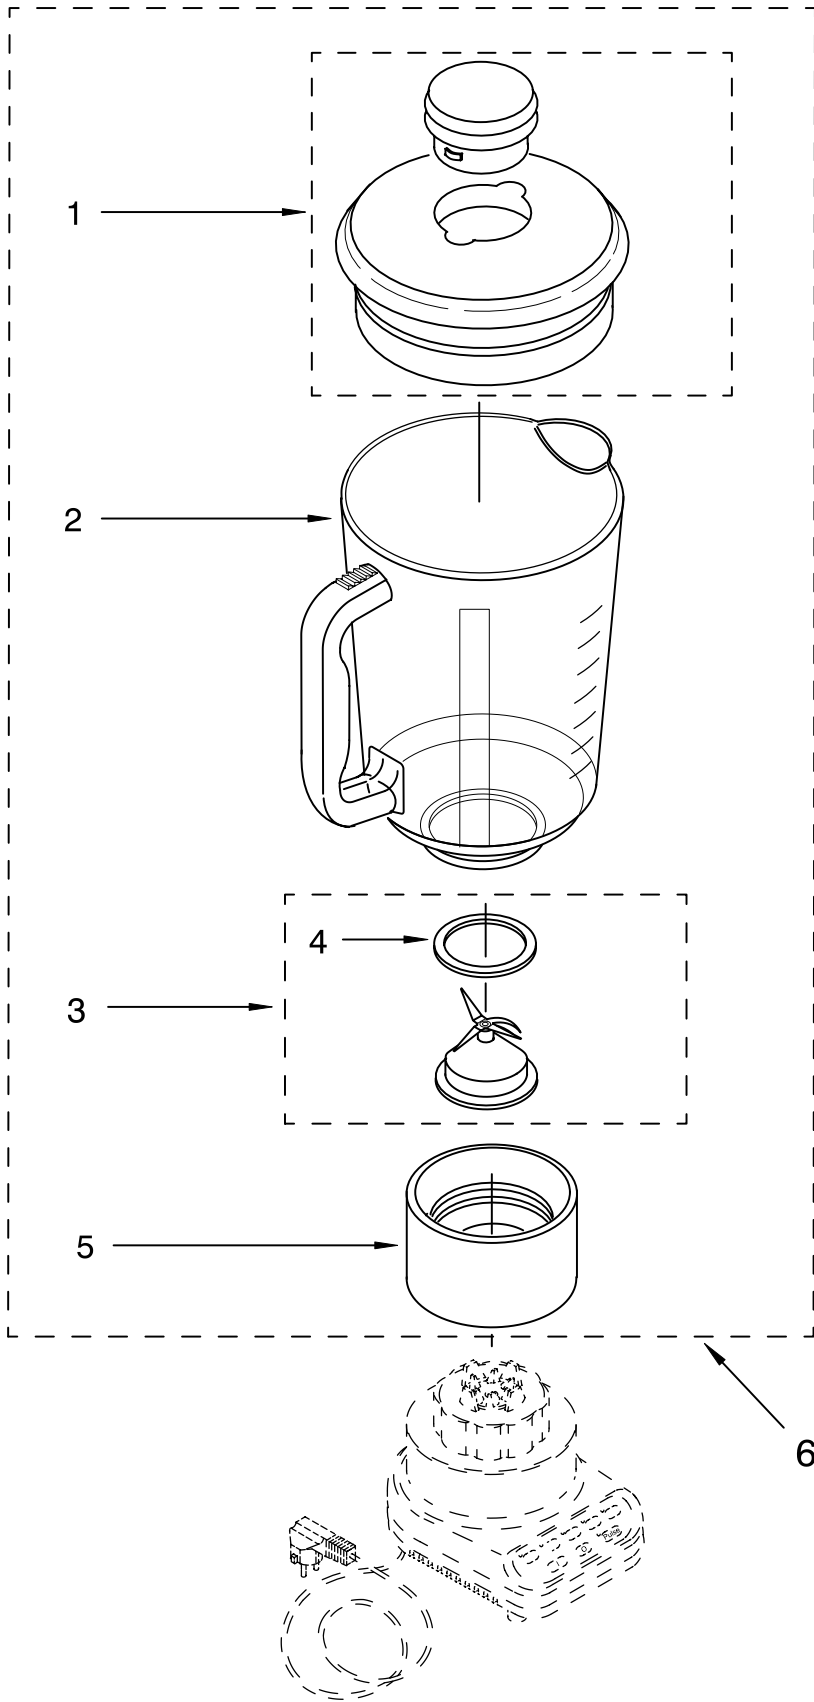

ATTACHMENT PARTS

FOR VARIATIONS OF MODEL: KSB5__4

Illus. No.	Part No.	DESCRIPTION	
1		Lid And Cap	
	9704920	White	
	9704922	Onyx Black	
	9704924	Cobalt Blue	
	9704926	Majestic Yellow	
	9704925	Empire Green	
	9704923	Empire Red	
	9704921	Almond Creme	
	9707549	Tangerine	
	9708773	Pink	
2		Jar	
	9704200	Clear Glass	
	3	9704291	Dome & Blade Assy
		9704204	Seal, Insert
	5		Collar
		9704251	White
		9704253	Onyx Black
		9704255	Cobalt Blue
		9704257	Majestic Yellow
		9704256	Empire Green
		9704254	Empire Red
		9704252	Almond Creme
		9707551	Tangerine
9708775		Pink	
6			Upper Assembly, Complete
		4176524	White
	9704212	Onyx Black	
	9704214	Cobalt Blue	
	9704216	Majestic Yellow	
	9704215	Empire Green	
	9704213	Empire Red	
	9704211	Almond Creme	
	9707548	Tangerine	
	9708772	Pink	

FOR ORDERING INFORMATION REFER TO PARTS PRICE LIST