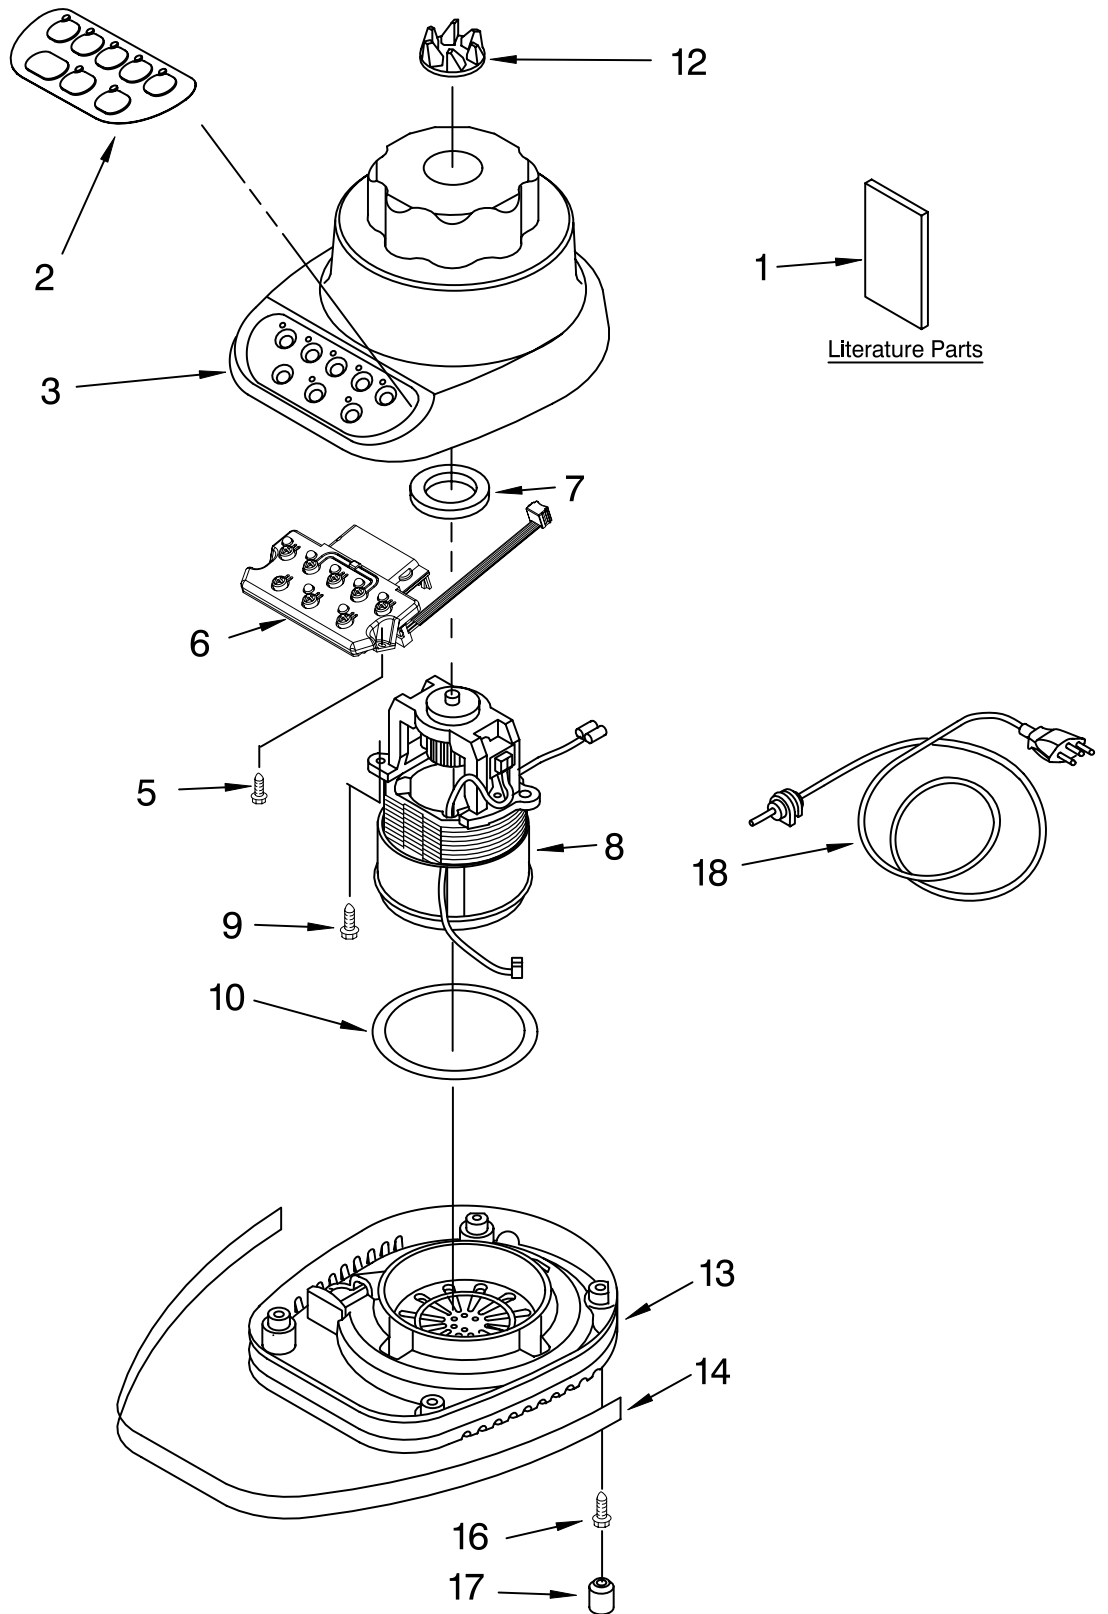

FOR CUSTOMER SATISFACTION ALWAYS USE
FACTORY SPECIFICATION PARTS

UNIT PARTS

FOR VARIATIONS OF MODEL: KSB5__4

FOR ORDERING INFORMATION REFER TO PARTS PRICE LIST

UNIT PARTS

FOR VARIATIONS OF MODEL: KSB5__4

Illus. No.	Part No.	DESCRIPTION	Illus. No.	Part No.	DESCRIPTION	Illus. No.	Part No.	DESCRIPTION	
1		Literature Parts	3		Housing, Upper	10	9701904	O-Ring	
		Use & Care Guide		9706989	White		12	9704230	Coupling, Drive
	9704205	US		9706993	Onyx Black		13		Base
	9704276	Canada		9706900	Chrome			9706718	White
	2	8212003		Repair Parts List	9706991		Cobalt Blue	9706722	Onyx Black
		Overlay, Switch		9706994	Majestic Yellow		9706720	Cobalt Blue	
9701911		Black		9706992	Empire Green		9706723	Majestic Yellow	
9701910		White On White		9706995	Empire Red		9706721	Empire Green	
9701907		White		9706990	Almond Creme		9706724	Empire Red	
9701908		Almond Creme		9706996	Imperial Gray		9706719	Almond Creme	
9701914		Cobalt Blue		9706901	Nickel		9708771	Pink	
9704486		Empire Red		9707544	Tangerine		14	9707547	Tangerine
9701912		Empire Green		9706997	Imperial Black				Band, Trim
9704485		Majestic Yellow		9706902	Copper			3184616	Grey
9707546		Tangerine		9707354	Metallic Pink			3184612	White
9708770		Pink		9708768	Pink		3184617	Black with	
				5	303921		Screw		
			6	9706612	Board, Control			3184613	Almond Creme
			7	3184398	Seal, Motor			3184614	Silver with
			8	9706759	Motor				Black Lettering
			9	3400062	Screw	16	3184608	Screw	
						17	115792	Foot, Rubber	
						18		Power Cord	
							9706647	White	
							9706646	Black	