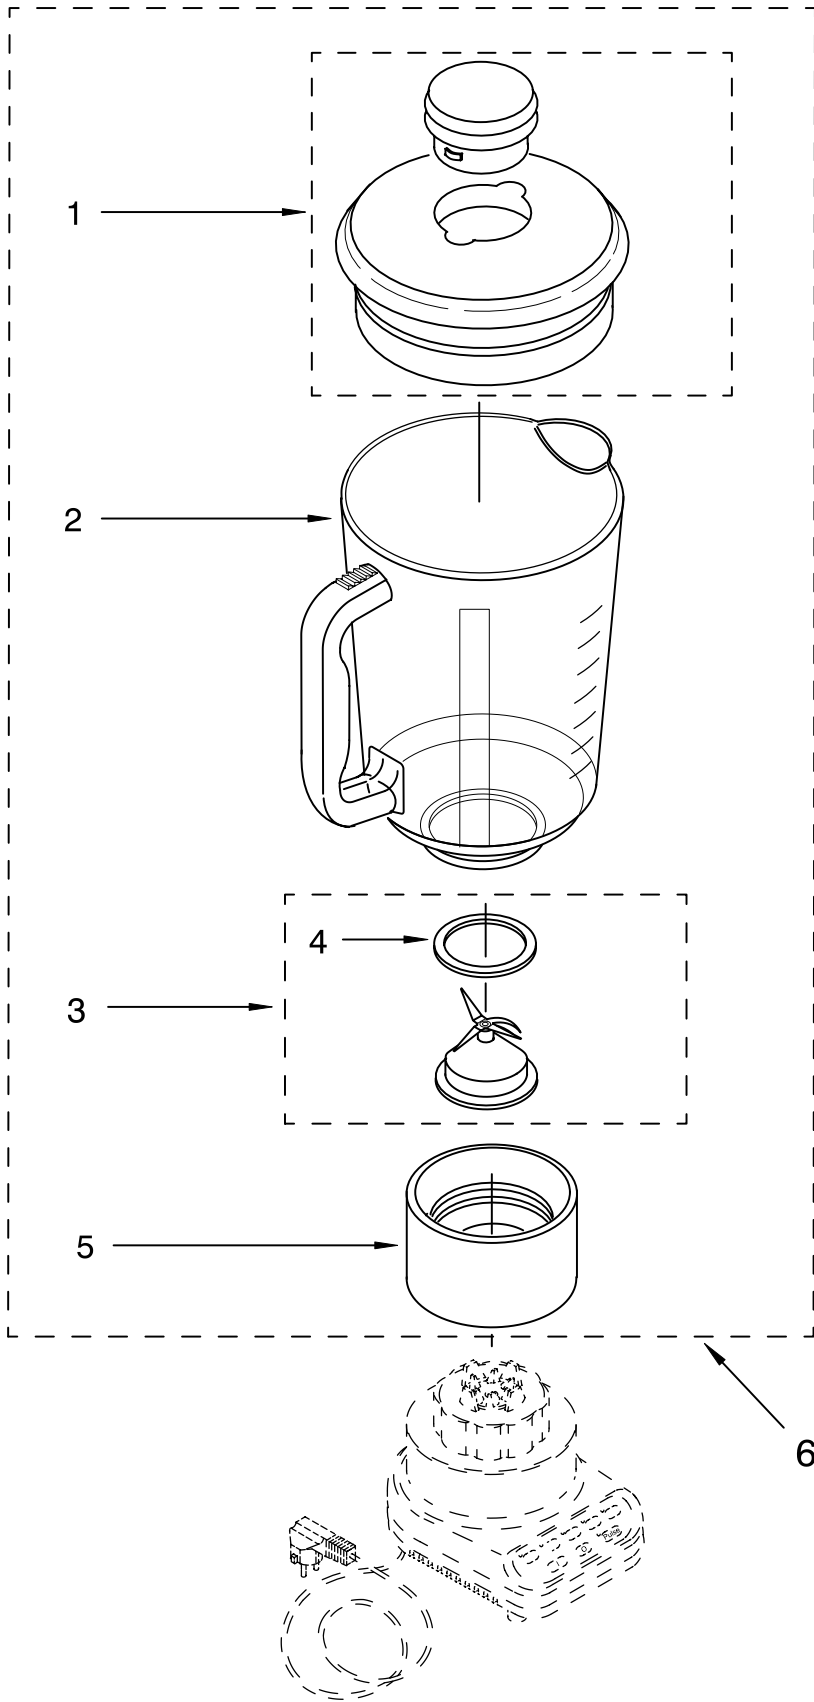

ATTACHMENT PARTS

FOR VARIATIONS OF MODEL: KSB5__4

Illus. No.	Part No.	DESCRIPTION	
1		Lid And Cap	
	9704920	White	
	9704922	Onyx Black	
	9704924	Cobalt Blue	
	9704926	Majestic Yellow	
	9704925	Empire Green	
	9704923	Empire Red	
	9704921	Almond Creme	
	9707549	Tangerine	
	9708773	Pink	
2		Jar	
	9704200	Clear Glass	
	3	9704291	Dome & Blade Assy
		9704204	Seal, Insert
	5		Collar
		9704251	White
		9704253	Onyx Black
		9704255	Cobalt Blue
		9704257	Majestic Yellow
		9704256	Empire Green
		9704254	Empire Red
		9704252	Almond Creme
		9707551	Tangerine
9708775		Pink	
6		Upper Assembly, Complete	
	4176524	White	
	9704212	Onyx Black	
	9704214	Cobalt Blue	
	9704216	Majestic Yellow	
	9704215	Empire Green	
	9704213	Empire Red	
	9704211	Almond Creme	
	9707548	Tangerine	
	9708772	Pink	

FOR ORDERING INFORMATION REFER TO PARTS PRICE LIST