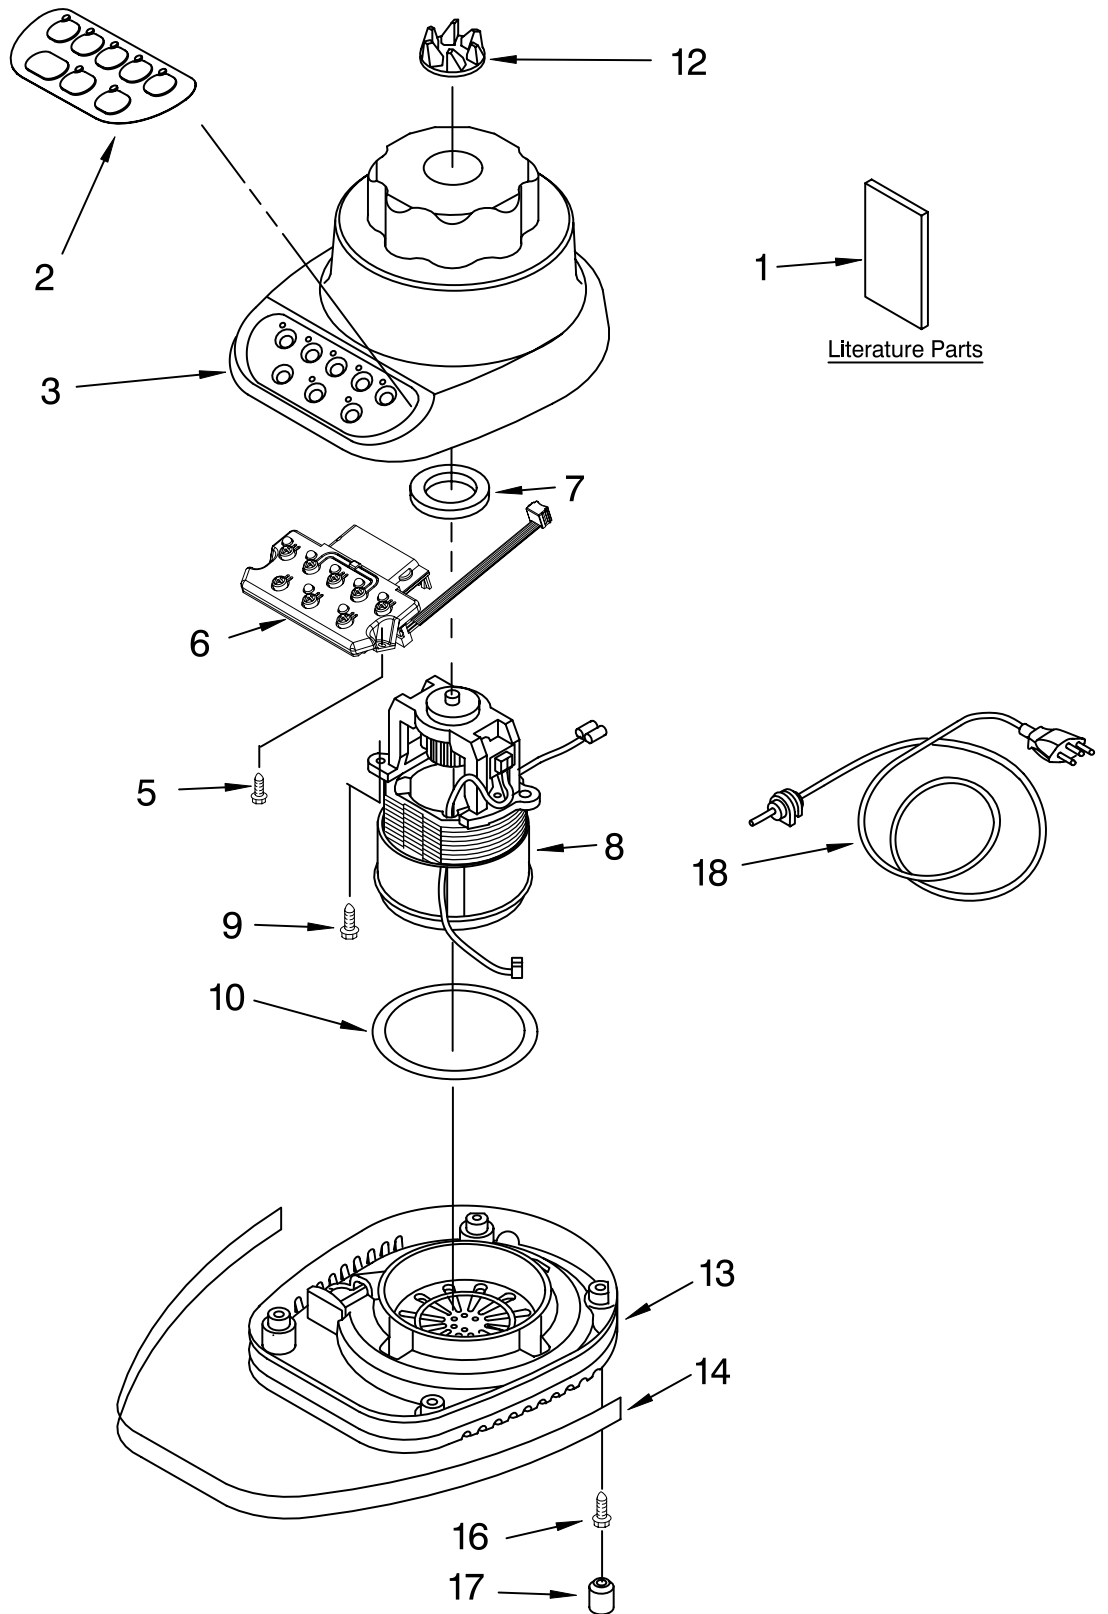

FOR CUSTOMER SATISFACTION ALWAYS USE
FACTORY SPECIFICATION PARTS

UNIT PARTS

FOR VARIATIONS OF MODEL: KSB5__4

FOR ORDERING INFORMATION REFER TO PARTS PRICE LIST

UNIT PARTS

FOR VARIATIONS OF MODEL: KSB5__4

Illus. No.	Part No.	DESCRIPTION	Illus. No.	Part No.	DESCRIPTION	Illus. No.	Part No.	DESCRIPTION		
1		Literature Parts	3		Housing, Upper	10	9701904	O-Ring		
		Use & Care Guide		9706989	White		12	9704230	Coupling, Drive	
		9704205 US		9706993	Onyx Black	13			Base	
		9704276 Canada		9706900	Chrome		9706718	White		
	2	8212003		Repair Parts List	9706991		Cobalt Blue	9706722	Onyx Black	
		Overlay, Switch		9706994	Majestic Yellow		9706720	Cobalt Blue		
		9701911 Black		9706992	Empire Green		9706723	Majestic Yellow		
		9701910 White On White		9706995	Empire Red		9706721	Empire Green		
		9701907 White		9706990	Almond Creme		9706724	Empire Red		
		9701908 Almond Creme		9706996	Imperial Gray		9706719	Almond Creme		
		9701914 Cobalt Blue		9706901	Nickel		9708771	Pink		
		9704486 Empire Red		9707544	Tangerine		9707547	Tangerine		
		9701912 Empire Green		9706997	Imperial Black		14		Band, Trim	
		9704485 Majestic Yellow		9706902	Copper			3184616	Grey	
		9707546 Tangerine		9707354	Metallic Pink			3184612	White	
		9708770 Pink		9708768	Pink		3184617	Black with		
				5	303921		Screw			Silver Lettering
			6	9706612	Board, Control				3184613	Almond Creme
			7	3184398	Seal, Motor				3184614	Silver with
			8	9706759	Motor				Black Lettering	
			9	3400062	Screw	16	3184608	Screw		
							17	115792	Foot, Rubber	
						18			Power Cord	
								9706647	White	
							9706646	Black		