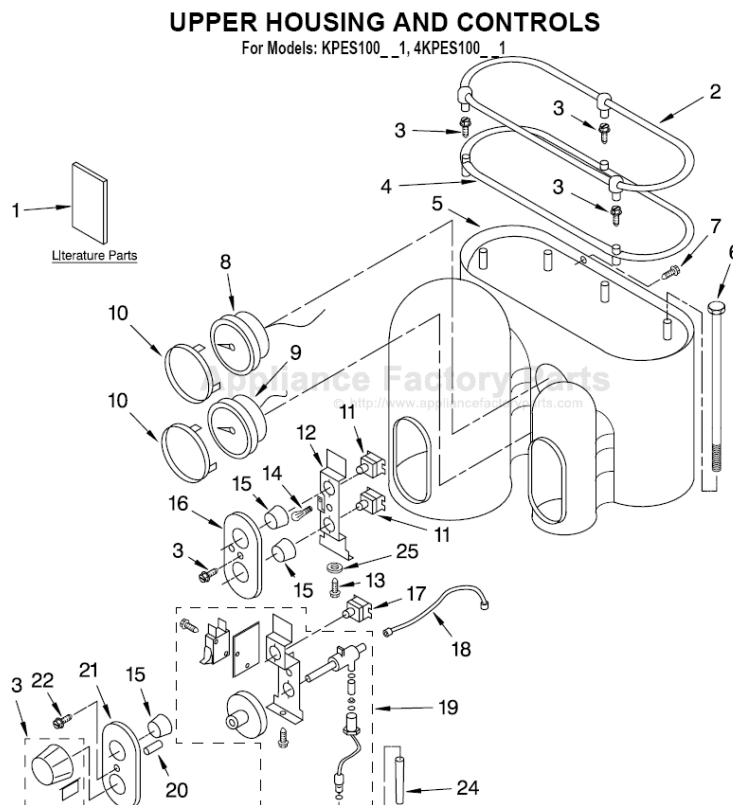

[Find Your KITCHENAID Small Appliance Parts - Select From 538 Models](#)

----- Manual continues below -----

PARTS LIST

for

KitchenAid®

PRO LINE ESPRESSO MAKER

MODELS:

KPES100PM1 (Pearl Metallic)
KPES100ER1 (Empire Red)
KPES100NP1 (Nickel Pearl)
4KPES100PM1 (Pearl Metallic)
4KPES100ER1 (Empire Red)

FOR CUSTOMER SATISFACTION ALWAYS USE
FACTORY SPECIFICATION PARTS

UPPER HOUSING AND CONTROLS

For Models: KPES100__1, 4KPES100__1

Illus. No.	Part No.	DESCRIPTION
1		Literature Parts
	8204574	Guide, Use & Care
	8204577	Wiring Diagram
	8204575	Service Manual
	8212135	Repair Parts List
2	4176403	Cup Guard Assembly
3	4176404	Screw
4	4176405	Lid, Tank
5		Cabinet – Upper
	4176406	Pearl Metallic
	4176407	Empire Red
	8212159	Nickel Pearl

Illus. No.	Part No.	DESCRIPTION
6	4176408	Rod
7	4176409	Screw
8	8211629	Gauge, Coffee
9	8211630	Gauge, Steam
10	4176410	Ring, Trim Gauge
11	4176411	Switch – On/Off
12	4176412	Bracket, Switch
13	4176413	Screw
14	4176414	Light & Wire Assy
15	4176420	Button, Switch

Illus. No.	Part No.	DESCRIPTION
7	8211650	Fitting, Input
8	8211651	Screw, M 5 x 12
9	8211652	Pipe Assembly
10	8211653	Protector, Pipe
11	8211654	Support, Pump (Eaton)

Illus. No.	Part No.	DESCRIPTION
12	8211655	Valve Assembly
13	8211656	Gasket, Valve
14	8211657	Pipe Assembly
15	8211658	Pump, w/Thermostat
16	8211659	Fitting, "T"
17	8211664	Connector, Pump Suction