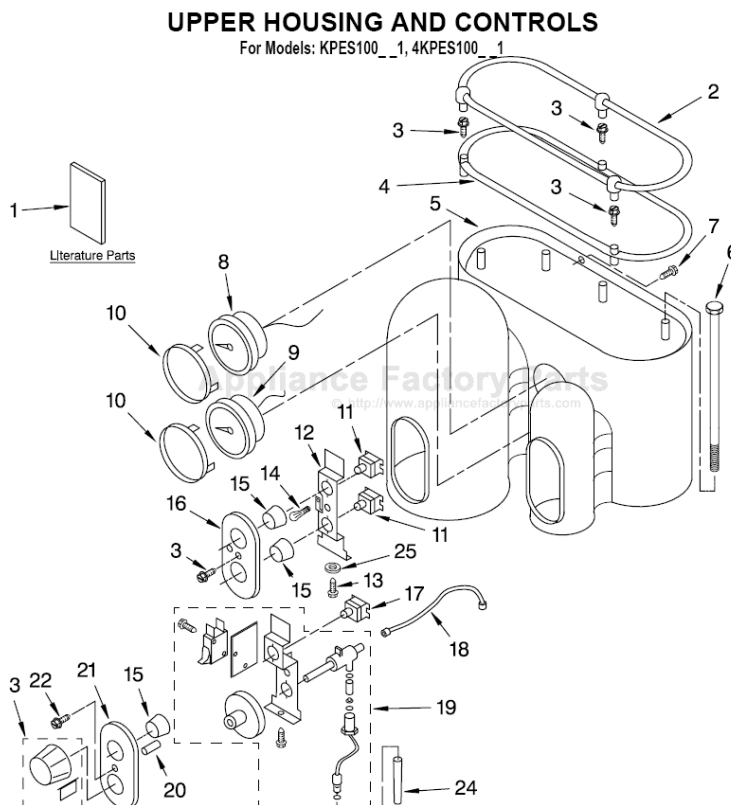

[Find Your KITCHENAID Small Appliance Parts - Select From 538 Models](#)

----- Manual continues below -----