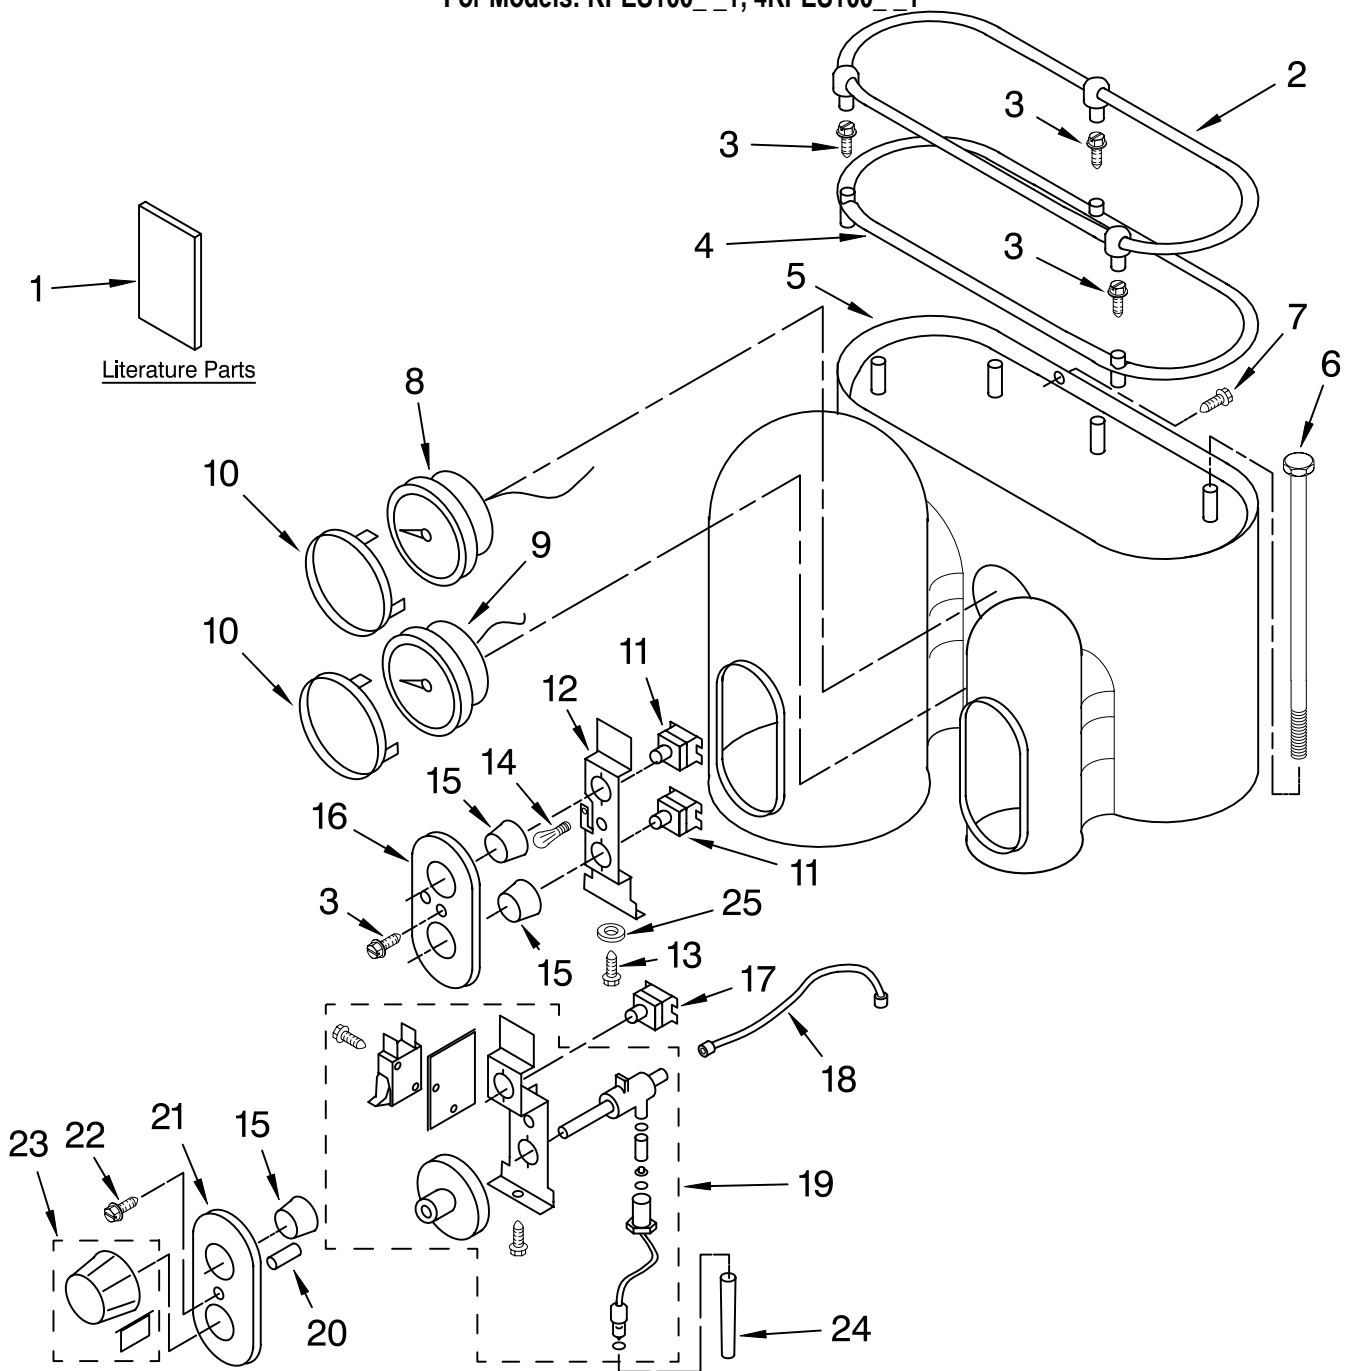

**FOR CUSTOMER SATISFACTION ALWAYS USE
FACTORY SPECIFICATION PARTS**

UPPER HOUSING AND CONTROLS

For Models: KPES100__1, 4KPES100__1

Illus. No.	Part No.	DESCRIPTION
1		Literature Parts
	8204574	Guide, Use & Care
	8204577	Wiring Diagram
	8204575	Service Manual
	8212135	Repair Parts List
2	4176403	Cup Guard Assembly
3	4176404	Screw
4	4176405	Lid, Tank
5		Cabinet – Upper
	4176406	Pearl Metallic
	4176407	Empire Red
	8212159	Nickel Pearl

Illus. No.	Part No.	DESCRIPTION
6	4176408	Rod
7	4176409	Screw
8	8211629	Gauge, Coffee
9	8211630	Gauge, Steam
10	4176410	Ring, Trim Gauge
11	4176411	Switch – On/Off
12	4176412	Bracket, Switch
13	4176413	Screw
14	4176414	Light & Wire Assy
15	4176420	Button, Switch