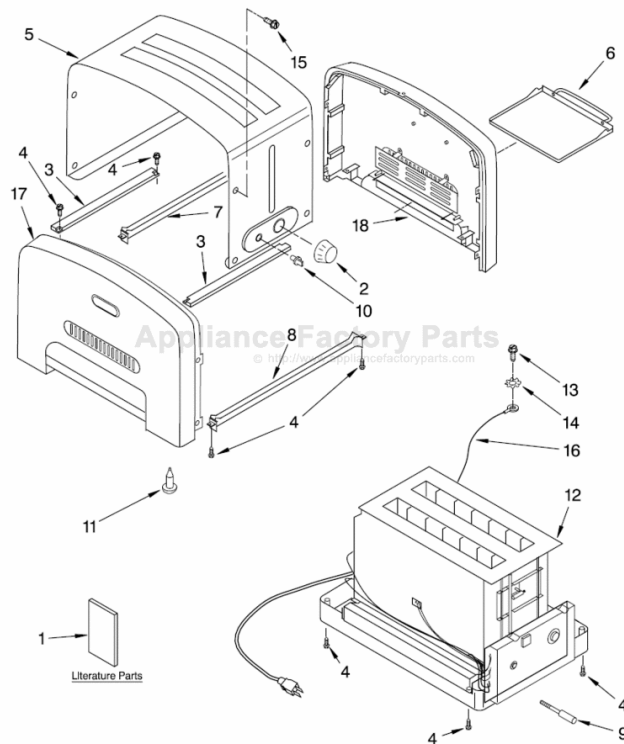

HOUSING PARTS For Models: KPTT780__0

[Find Your KITCHENAID Small Appliance Parts - Select From 538 Models](#)

----- Manual continues below -----

PARTS LIST

for

KitchenAid®

PRO LINE 2 SLICE TOASTER

MODELS:

| Illus. No. | Part No. | DESCRIPTION |
|-------------------|-----------------|---|
| 1 | | Literature Parts |
| | 8204567 | Guide, Use & Care |
| | 8212132 | Repair Parts List |
| 2 | 4176839 | Knob, Darkness |
| 3 | 4176737 | Support |
| 4 | 4176831 | Screw |
| 5 | 4176747 | Wrap Assembly (Includes Items 2 & 10) |
| 6 | 4176814 | Tray, Crumb |
| 7 | | Bridge, Rear |
| | 4176742 | Pearl Metallic |
| | 4176743 | Empire Red |
| | 4176744 | Tangerine |
| | 4176745 | Cobalt Blue |
| | 8212164 | Nickel Pearl |
| 8 | | Bridge, Front |
| | 4176738 | Pearl Metallic |
| | 4176739 | Empire Red |
| | 4176740 | Tangerine |
| | 4176741 | Cobalt Blue |
| | 8212163 | Nickel Pearl |
| 9 | 4176832 | Arm, Lifter |
| 10 | 4176838 | Knob, On/Off |
| 11 | 4176837 | Foot, Rubber |
| 12 | 4176746 | Chassis (Includes Power Cord, Base, Control Boards, & Heating Elements) |
| 13 | 4176829 | Screw, Grounding |
| 14 | 4176830 | Lock Washer |
| 15 | 4176828 | Screw, Wrap |
| 16 | 4176840 | Wire, Ground |
| 17 | | Panel Assembly (Left) (Includes Badge & Vent) |
| | 4176749 | Pearl Metallic |
| | 4176750 | Empire Red |
| | 4176751 | Tangerine |
| | 4176752 | Cobalt Blue |
| | 8212160 | Nickel Pearl |
| 18 | | Panel Assembly (Right) (Includes Badge & Vent) |
| | 4176815 | Pearl Metallic |
| | 4176816 | Empire Red |
| | 4176817 | Tangerine |
| | 4176818 | Cobalt Blue |
| | 8212162 | Nickel Pearl |