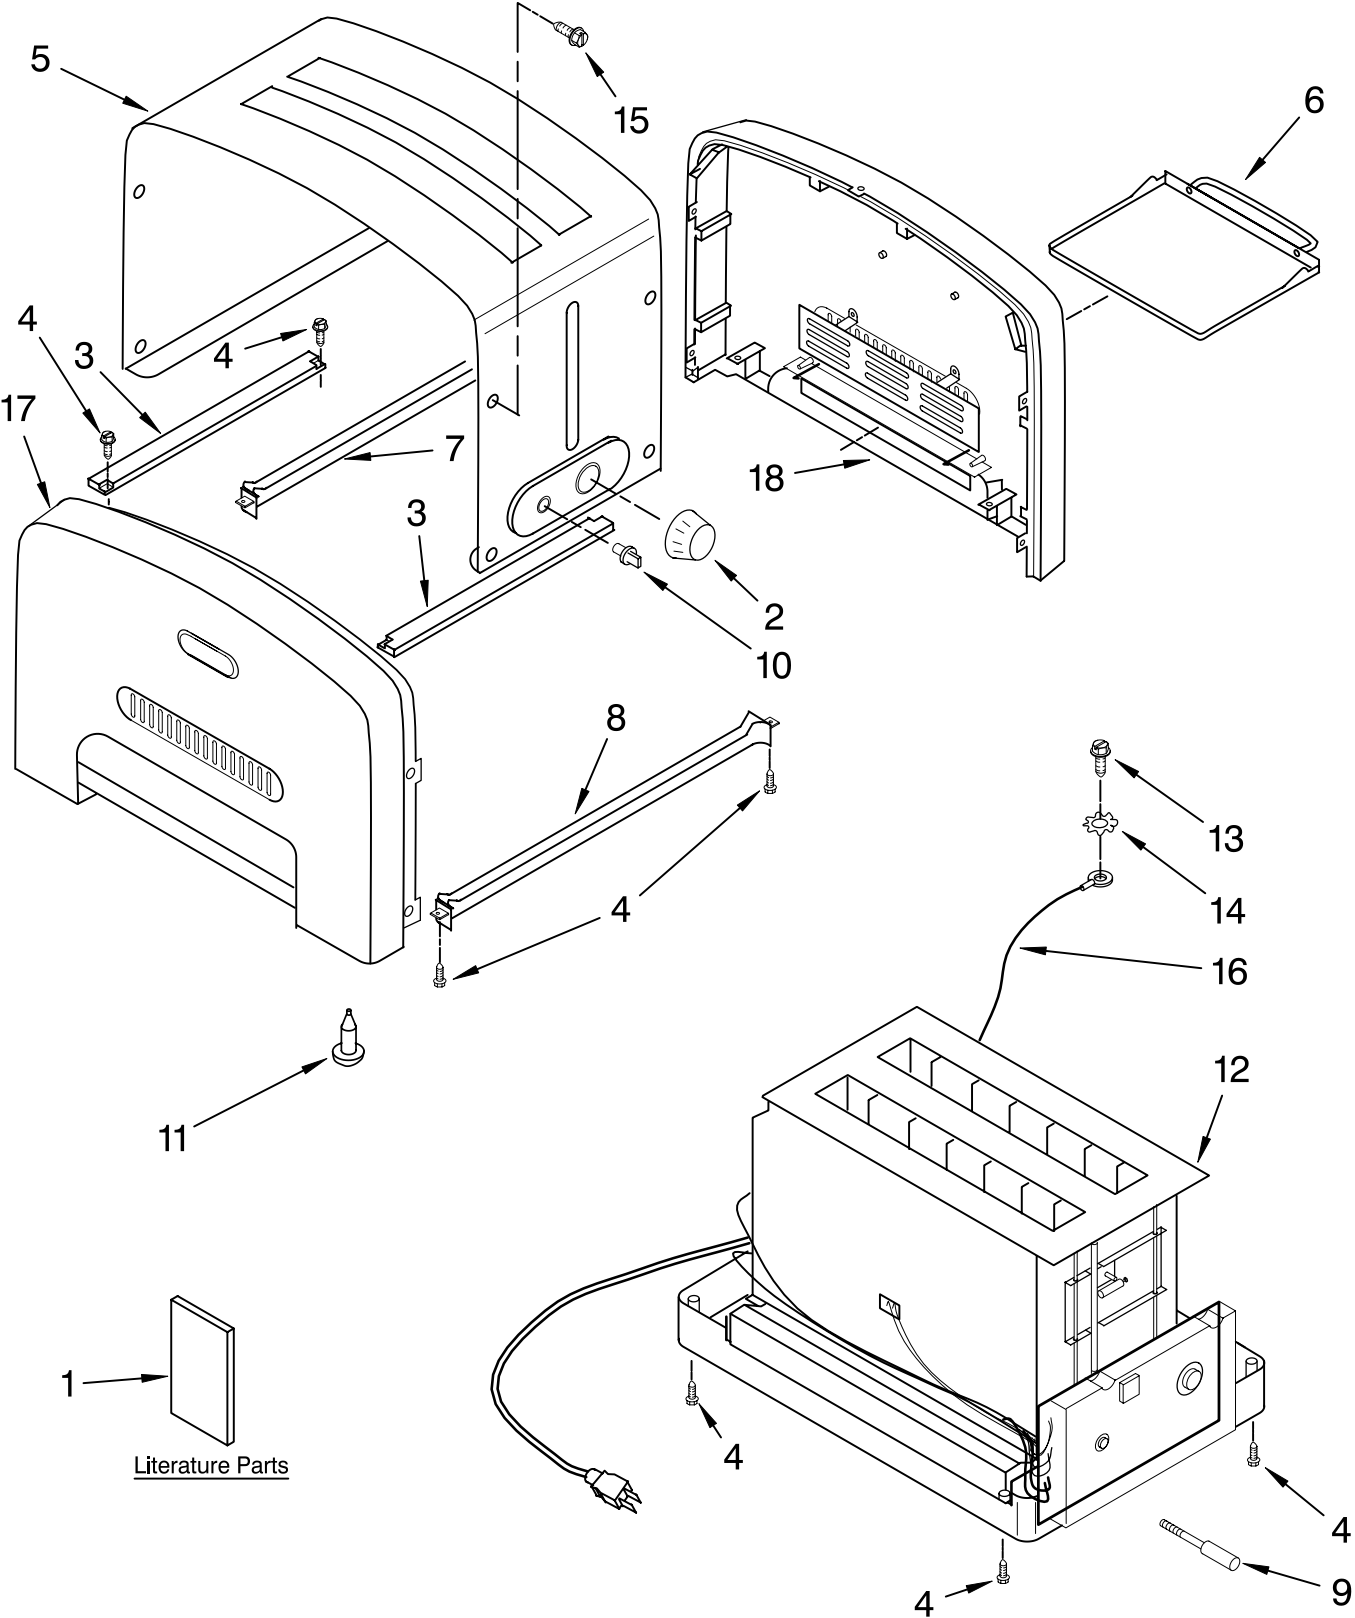

HOUSING PARTS

For Models: KPTT780__0

Literature Parts

FOR ORDERING INFORMATION REFER TO PARTS PRICE LIST