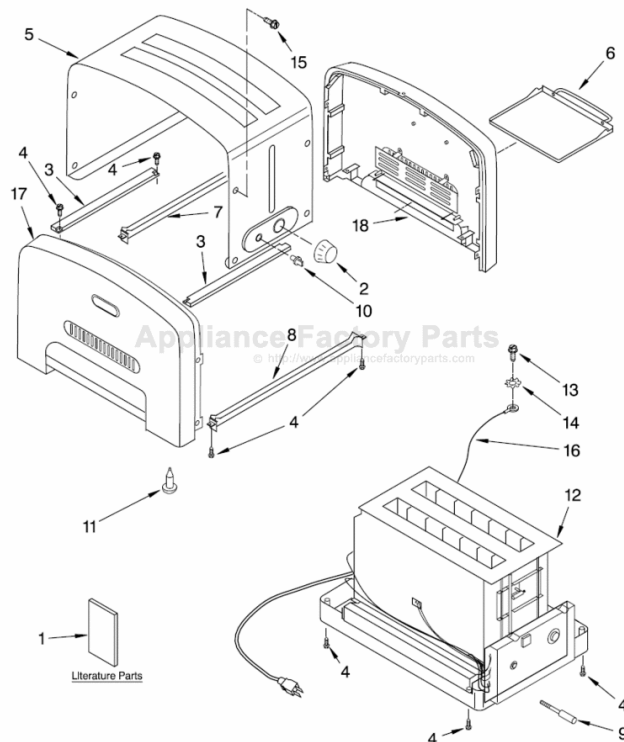

HOUSING PARTS For Models: KPTT780__0

[Find Your KITCHENAID Small Appliance Parts - Select From 538 Models](#)

----- Manual continues below -----

PARTS LIST

for

KitchenAid®

PRO LINE 2 SLICE TOASTER

MODELS:

FOR CUSTOMER SATISFACTION ALWAYS USE
FACTORY SPECIFICATION PARTS

HOUSING PARTS

For Models: KPTT780__0

FOR ORDERING INFORMATION REFER TO PARTS PRICE LIST

HOUSING PARTS

For Models: KPTT780__0

| Illus. No. | Part No. | DESCRIPTION |
|-------------------|-----------------|---|
| 1 | | Literature Parts |
| | 8204567 | Guide, Use & Care |
| | 8212132 | Repair Parts List |
| 2 | 4176839 | Knob, Darkness |
| 3 | 4176737 | Support |
| 4 | 4176831 | Screw |
| 5 | 4176747 | Wrap Assembly (Includes Items 2 & 10) |
| 6 | 4176814 | Tray, Crumb |
| 7 | | Bridge, Rear |
| | 4176742 | Pearl Metallic |
| | 4176743 | Empire Red |
| | 4176744 | Tangerine |
| | 4176745 | Cobalt Blue |
| | 8212164 | Nickel Pearl |
| 8 | | Bridge, Front |
| | 4176738 | Pearl Metallic |
| | 4176739 | Empire Red |
| | 4176740 | Tangerine |
| | 4176741 | Cobalt Blue |
| | 8212163 | Nickel Pearl |
| 9 | 4176832 | Arm, Lifter |
| 10 | 4176838 | Knob, On/Off |
| 11 | 4176837 | Foot, Rubber |
| 12 | 4176746 | Chassis (Includes Power Cord, Base, Control Boards, & Heating Elements) |
| 13 | 4176829 | Screw, Grounding |
| 14 | 4176830 | Lock Washer |
| 15 | 4176828 | Screw, Wrap |
| 16 | 4176840 | Wire, Ground |
| 17 | | Panel Assembly (Left) (Includes Badge & Vent) |
| | 4176749 | Pearl Metallic |
| | 4176750 | Empire Red |
| | 4176751 | Tangerine |
| | 4176752 | Cobalt Blue |
| | 8212160 | Nickel Pearl |
| 18 | | Panel Assembly (Right) (Includes Badge & Vent) |
| | 4176815 | Pearl Metallic |
| | 4176816 | Empire Red |
| | 4176817 | Tangerine |
| | 4176818 | Cobalt Blue |
| | 8212162 | Nickel Pearl |