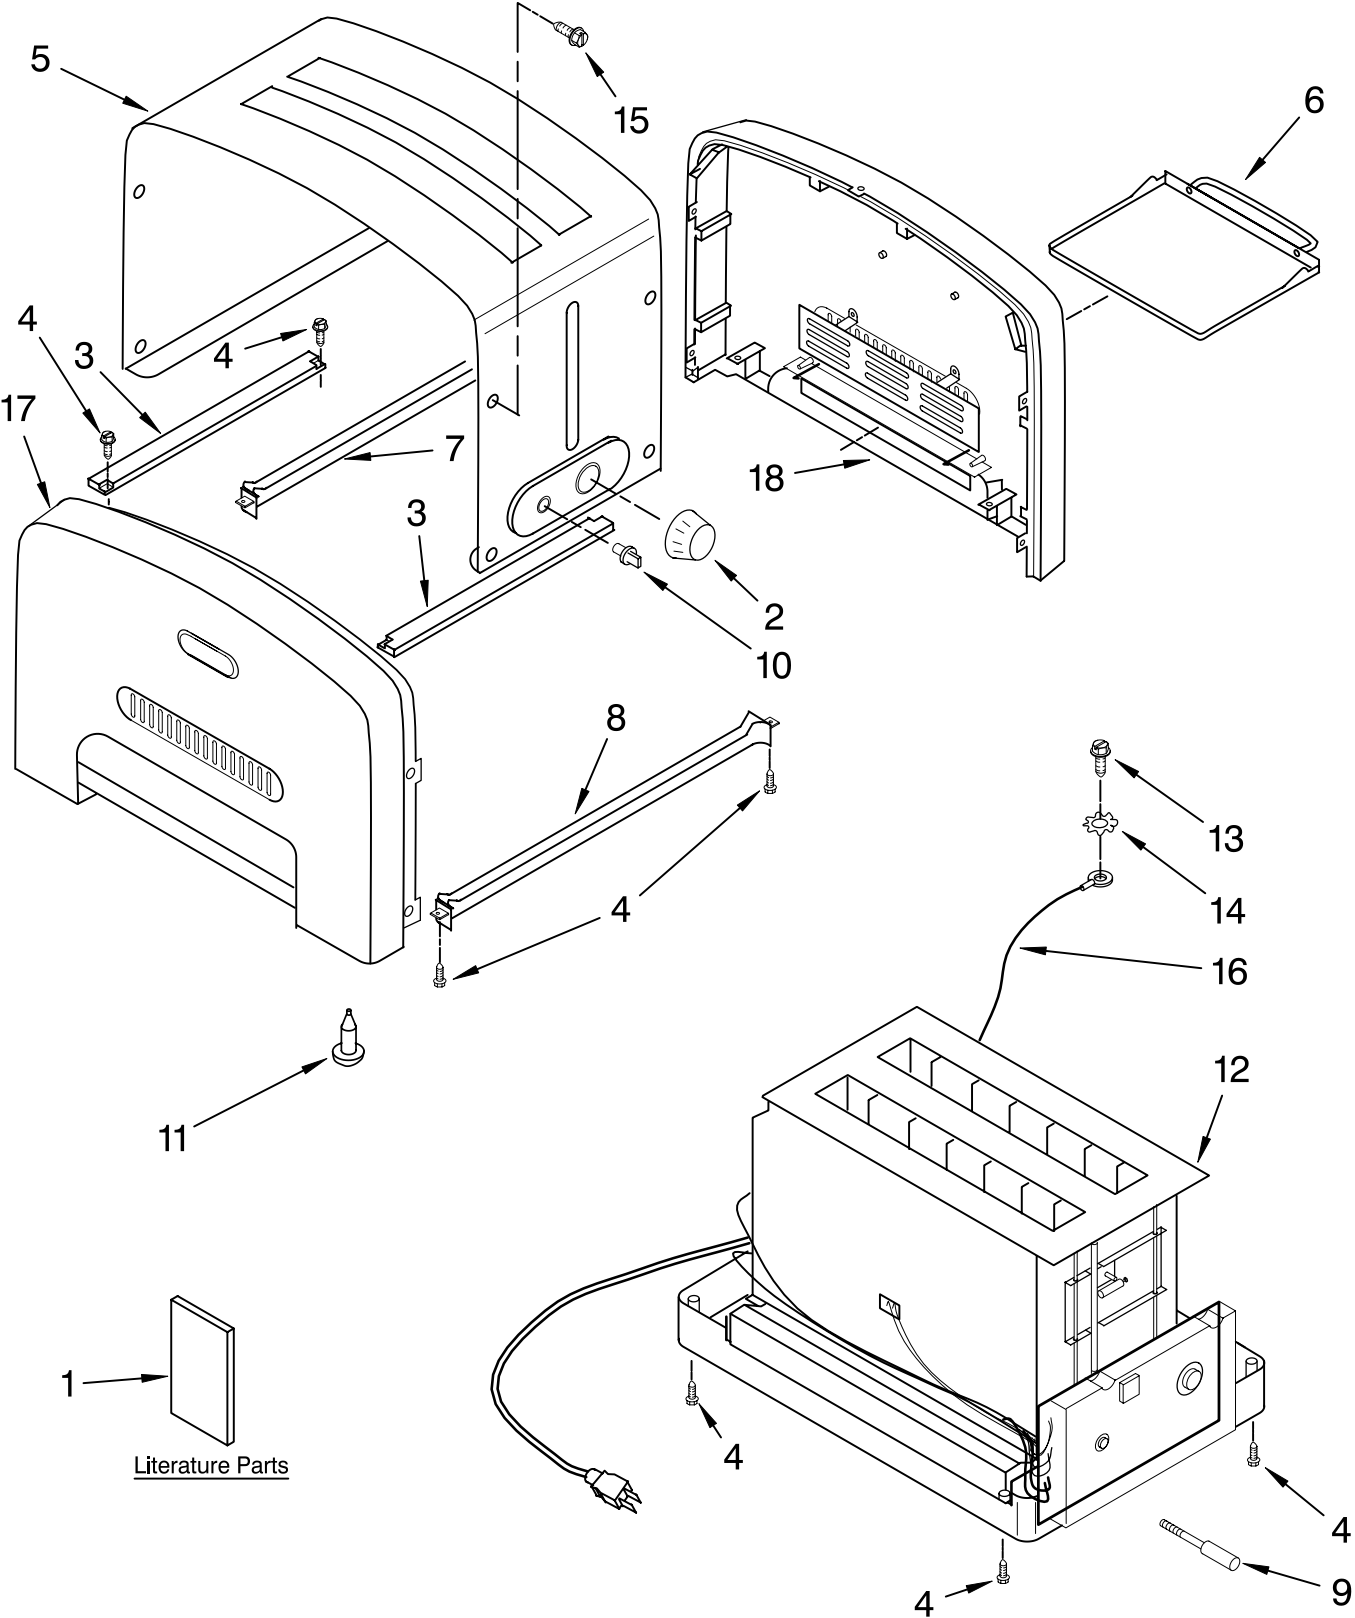

FOR CUSTOMER SATISFACTION ALWAYS USE
FACTORY SPECIFICATION PARTS

HOUSING PARTS

For Models: KPTT780__0

FOR ORDERING INFORMATION REFER TO PARTS PRICE LIST

HOUSING PARTS

For Models: KPTT780__0

| Illus. No. | Part No. | DESCRIPTION |
|-------------------|-----------------|---|
| 1 | | Literature Parts |
| | 8204567 | Guide, Use & Care |
| | 8212132 | Repair Parts List |
| 2 | 4176839 | Knob, Darkness |
| 3 | 4176737 | Support |
| 4 | 4176831 | Screw |
| 5 | 4176747 | Wrap Assembly (Includes Items 2 & 10) |
| 6 | 4176814 | Tray, Crumb |
| 7 | | Bridge, Rear |
| | 4176742 | Pearl Metallic |
| | 4176743 | Empire Red |
| | 4176744 | Tangerine |
| | 4176745 | Cobalt Blue |
| | 8212164 | Nickel Pearl |
| 8 | | Bridge, Front |
| | 4176738 | Pearl Metallic |
| | 4176739 | Empire Red |
| | 4176740 | Tangerine |
| | 4176741 | Cobalt Blue |
| | 8212163 | Nickel Pearl |
| 9 | 4176832 | Arm, Lifter |
| 10 | 4176838 | Knob, On/Off |
| 11 | 4176837 | Foot, Rubber |
| 12 | 4176746 | Chassis (Includes Power Cord, Base, Control Boards, & Heating Elements) |
| 13 | 4176829 | Screw, Grounding |
| 14 | 4176830 | Lock Washer |
| 15 | 4176828 | Screw, Wrap |
| 16 | 4176840 | Wire, Ground |
| 17 | | Panel Assembly (Left) (Includes Badge & Vent) |
| | 4176749 | Pearl Metallic |
| | 4176750 | Empire Red |
| | 4176751 | Tangerine |
| | 4176752 | Cobalt Blue |
| | 8212160 | Nickel Pearl |
| 18 | | Panel Assembly (Right) (Includes Badge & Vent) |
| | 4176815 | Pearl Metallic |
| | 4176816 | Empire Red |
| | 4176817 | Tangerine |
| | 4176818 | Cobalt Blue |
| | 8212162 | Nickel Pearl |