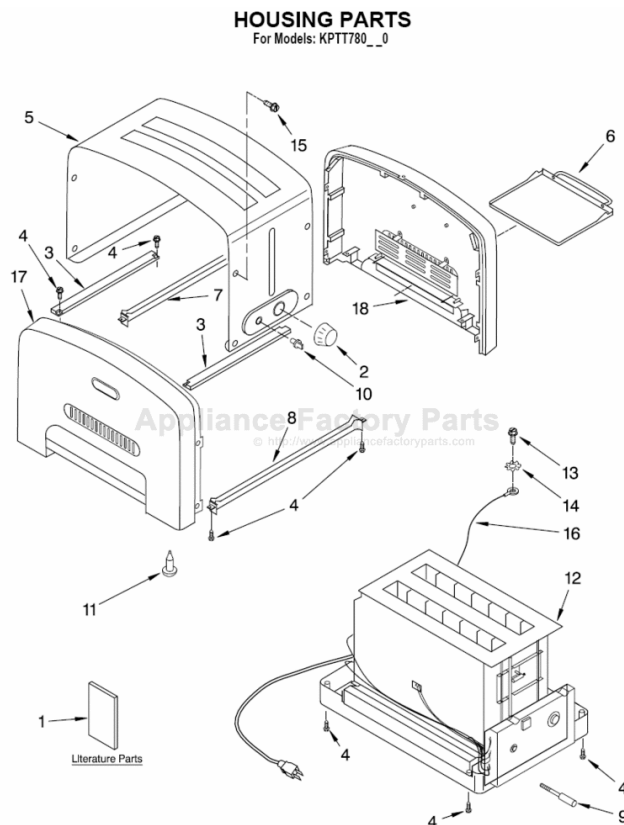

[Find Your KITCHENAID Small Appliance Parts - Select From 538 Models](#)

----- Manual continues below -----

PARTS LIST

for

KitchenAid®

PRO LINE 2 SLICE TOASTER

MODELS:

KPTT780PM1 (PEARL METALLIC)
KPTT780ER1 (EMPIRE RED)
KPTT780TG1 (TANGERINE)
KPTT780BU1 (COBALT BLUE)
KPTT780NP1 (NICKEL PEARL)
4KPTT780PM1 (PEARL METALLIC)
4KPTT780ER1 (EMPIRE RED)
4KPTT780TG1 (TANGERINE)

FOR CUSTOMER SATISFACTION ALWAYS USE
FACTORY SPECIFICATION PARTS

HOUSING PARTS

For Models: KPTT780__0

FOR ORDERING INFORMATION REFER TO PARTS PRICE LIST

HOUSING PARTS

For Models: KPTT780__0

| Illus. No. | Part No. | DESCRIPTION |
|-------------------|-----------------|---|
| 1 | | Literature Parts |
| | 8204567 | Guide, Use & Care |
| | 8212132 | Repair Parts List |
| 2 | 4176839 | Knob, Darkness |
| 3 | 4176737 | Support |
| 4 | 4176831 | Screw |
| 5 | 4176747 | Wrap Assembly (Includes Items 2 & 10) |
| 6 | 4176814 | Tray, Crumb |
| 7 | | Bridge, Rear |
| | 4176742 | Pearl Metallic |
| | 4176743 | Empire Red |
| | 4176744 | Tangerine |
| | 4176745 | Cobalt Blue |
| | 8212164 | Nickel Pearl |
| 8 | | Bridge, Front |
| | 4176738 | Pearl Metallic |
| | 4176739 | Empire Red |
| | 4176740 | Tangerine |
| | 4176741 | Cobalt Blue |
| | 8212163 | Nickel Pearl |
| 9 | 4176832 | Arm, Lifter |
| 10 | 4176838 | Knob, On/Off |
| 11 | 4176837 | Foot, Rubber |
| 12 | 4176746 | Chassis (Includes Power Cord, Base, Control Boards, & Heating Elements) |
| 13 | 4176829 | Screw, Grounding |
| 14 | 4176830 | Lock Washer |
| 15 | 4176828 | Screw, Wrap |
| 16 | 4176840 | Wire, Ground |
| 17 | | Panel Assembly (Left) (Includes Badge & Vent) |
| | 4176749 | Pearl Metallic |
| | 4176750 | Empire Red |
| | 4176751 | Tangerine |
| | 4176752 | Cobalt Blue |
| | 8212160 | Nickel Pearl |
| 18 | | Panel Assembly (Right) (Includes Badge & Vent) |
| | 4176815 | Pearl Metallic |
| | 4176816 | Empire Red |
| | 4176817 | Tangerine |
| | 4176818 | Cobalt Blue |
| | 8212162 | Nickel Pearl |