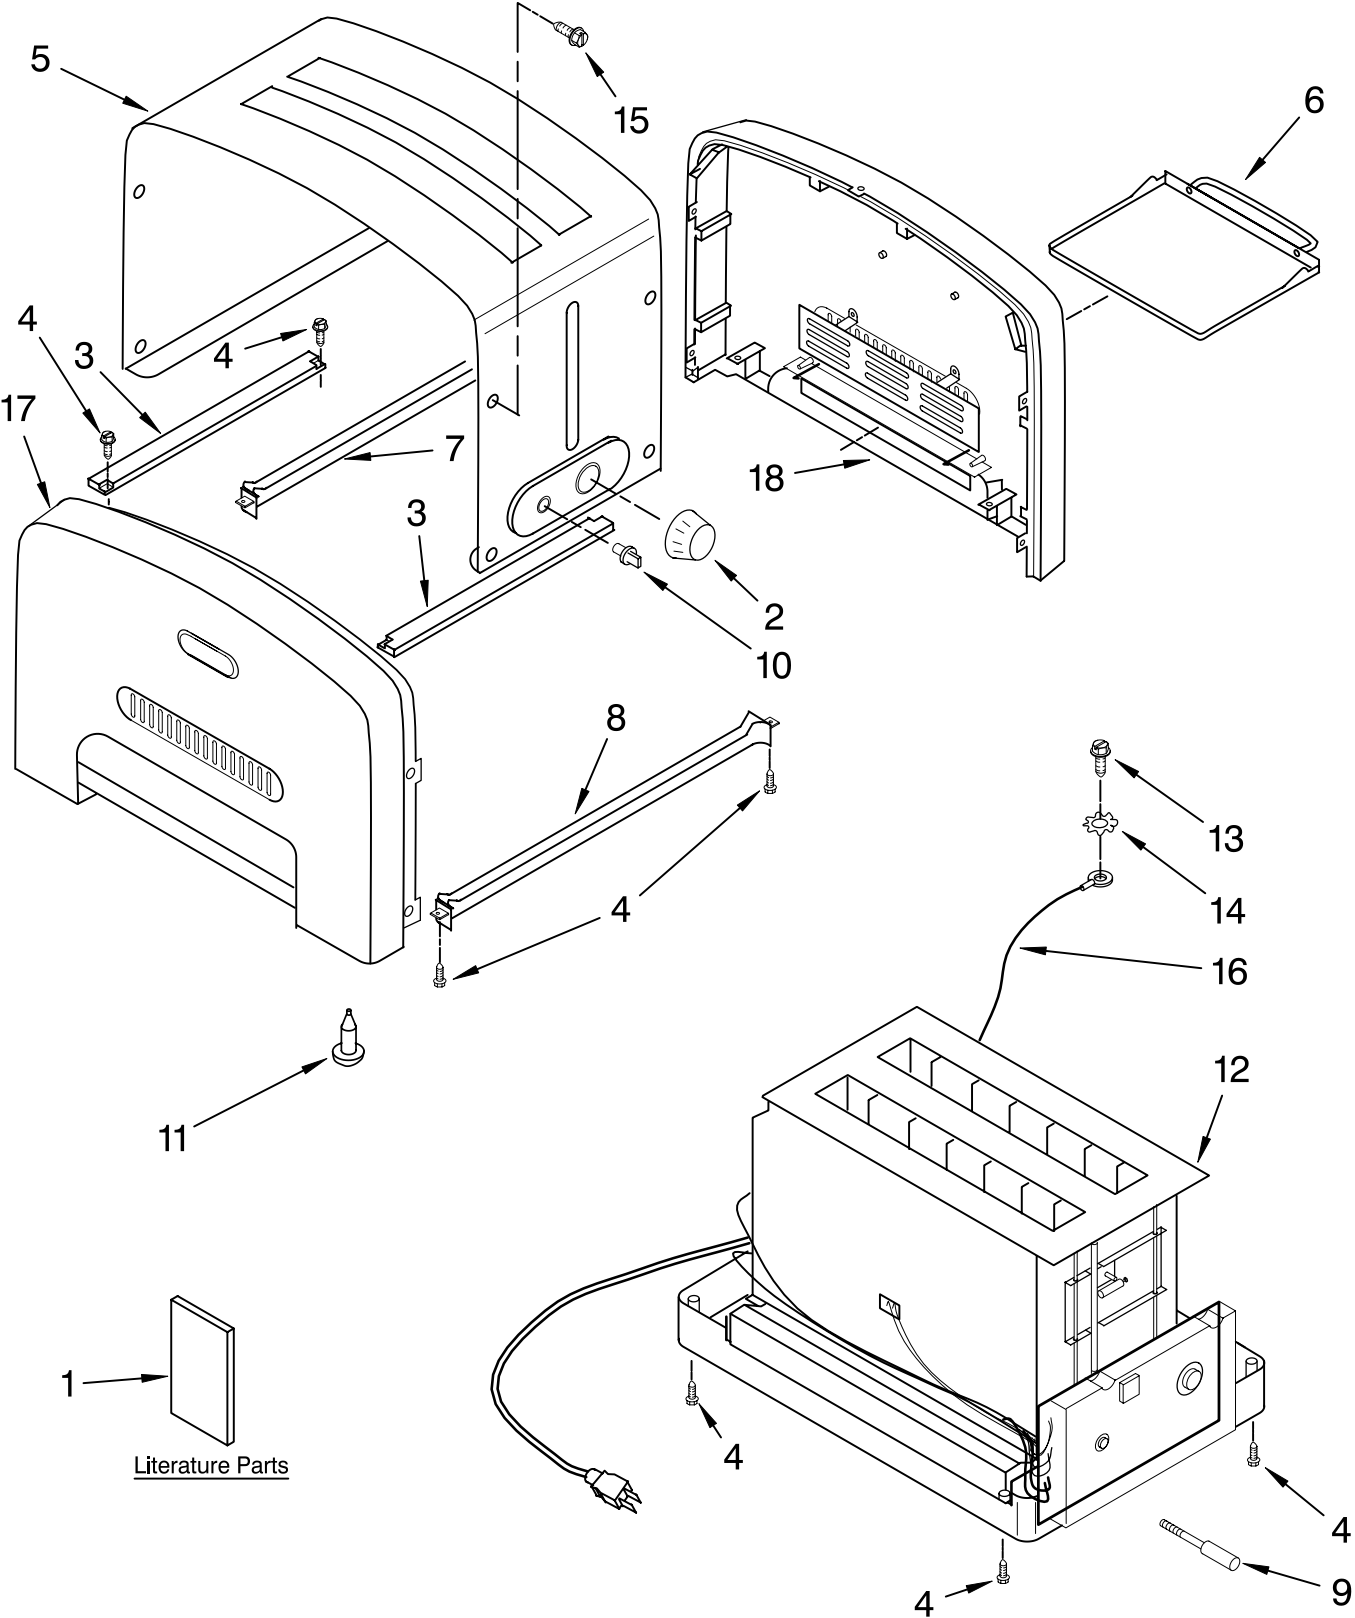

[Find Your KITCHENAID Small Appliance Parts - Select From 538 Models](#)

----- Manual continues below -----

PARTS LIST

for

KitchenAid®

PRO LINE 2 SLICE TOASTER

MODELS:

KPTT780PM1 (PEARL METALLIC)
KPTT780ER1 (EMPIRE RED)
KPTT780TG1 (TANGERINE)
KPTT780BU1 (COBALT BLUE)
KPTT780NP1 (NICKEL PEARL)
4KPTT780PM1 (PEARL METALLIC)
4KPTT780ER1 (EMPIRE RED)
4KPTT780TG1 (TANGERINE)

FOR CUSTOMER SATISFACTION ALWAYS USE
FACTORY SPECIFICATION PARTS

HOUSING PARTS

For Models: KPTT780__0

FOR ORDERING INFORMATION REFER TO PARTS PRICE LIST

HOUSING PARTS

For Models: KPTT780__0

| Illus. No. | Part No. | DESCRIPTION |
|-------------------|-----------------|---|
| 1 | | Literature Parts |
| | 8204567 | Guide, Use & Care |
| | 8212132 | Repair Parts List |
| 2 | 4176839 | Knob, Darkness |
| 3 | 4176737 | Support |
| 4 | 4176831 | Screw |
| 5 | 4176747 | Wrap Assembly (Includes Items 2 & 10) |
| 6 | 4176814 | Tray, Crumb |
| 7 | | Bridge, Rear |
| | 4176742 | Pearl Metallic |
| | 4176743 | Empire Red |
| | 4176744 | Tangerine |
| | 4176745 | Cobalt Blue |
| | 8212164 | Nickel Pearl |
| 8 | | Bridge, Front |
| | 4176738 | Pearl Metallic |
| | 4176739 | Empire Red |
| | 4176740 | Tangerine |
| | 4176741 | Cobalt Blue |
| | 8212163 | Nickel Pearl |
| 9 | 4176832 | Arm, Lifter |
| 10 | 4176838 | Knob, On/Off |
| 11 | 4176837 | Foot, Rubber |
| 12 | 4176746 | Chassis (Includes Power Cord, Base, Control Boards, & Heating Elements) |
| 13 | 4176829 | Screw, Grounding |
| 14 | 4176830 | Lock Washer |
| 15 | 4176828 | Screw, Wrap |
| 16 | 4176840 | Wire, Ground |
| 17 | | Panel Assembly (Left) (Includes Badge & Vent) |
| | 4176749 | Pearl Metallic |
| | 4176750 | Empire Red |
| | 4176751 | Tangerine |
| | 4176752 | Cobalt Blue |
| | 8212160 | Nickel Pearl |
| 18 | | Panel Assembly (Right) (Includes Badge & Vent) |
| | 4176815 | Pearl Metallic |
| | 4176816 | Empire Red |
| | 4176817 | Tangerine |
| | 4176818 | Cobalt Blue |
| | 8212162 | Nickel Pearl |