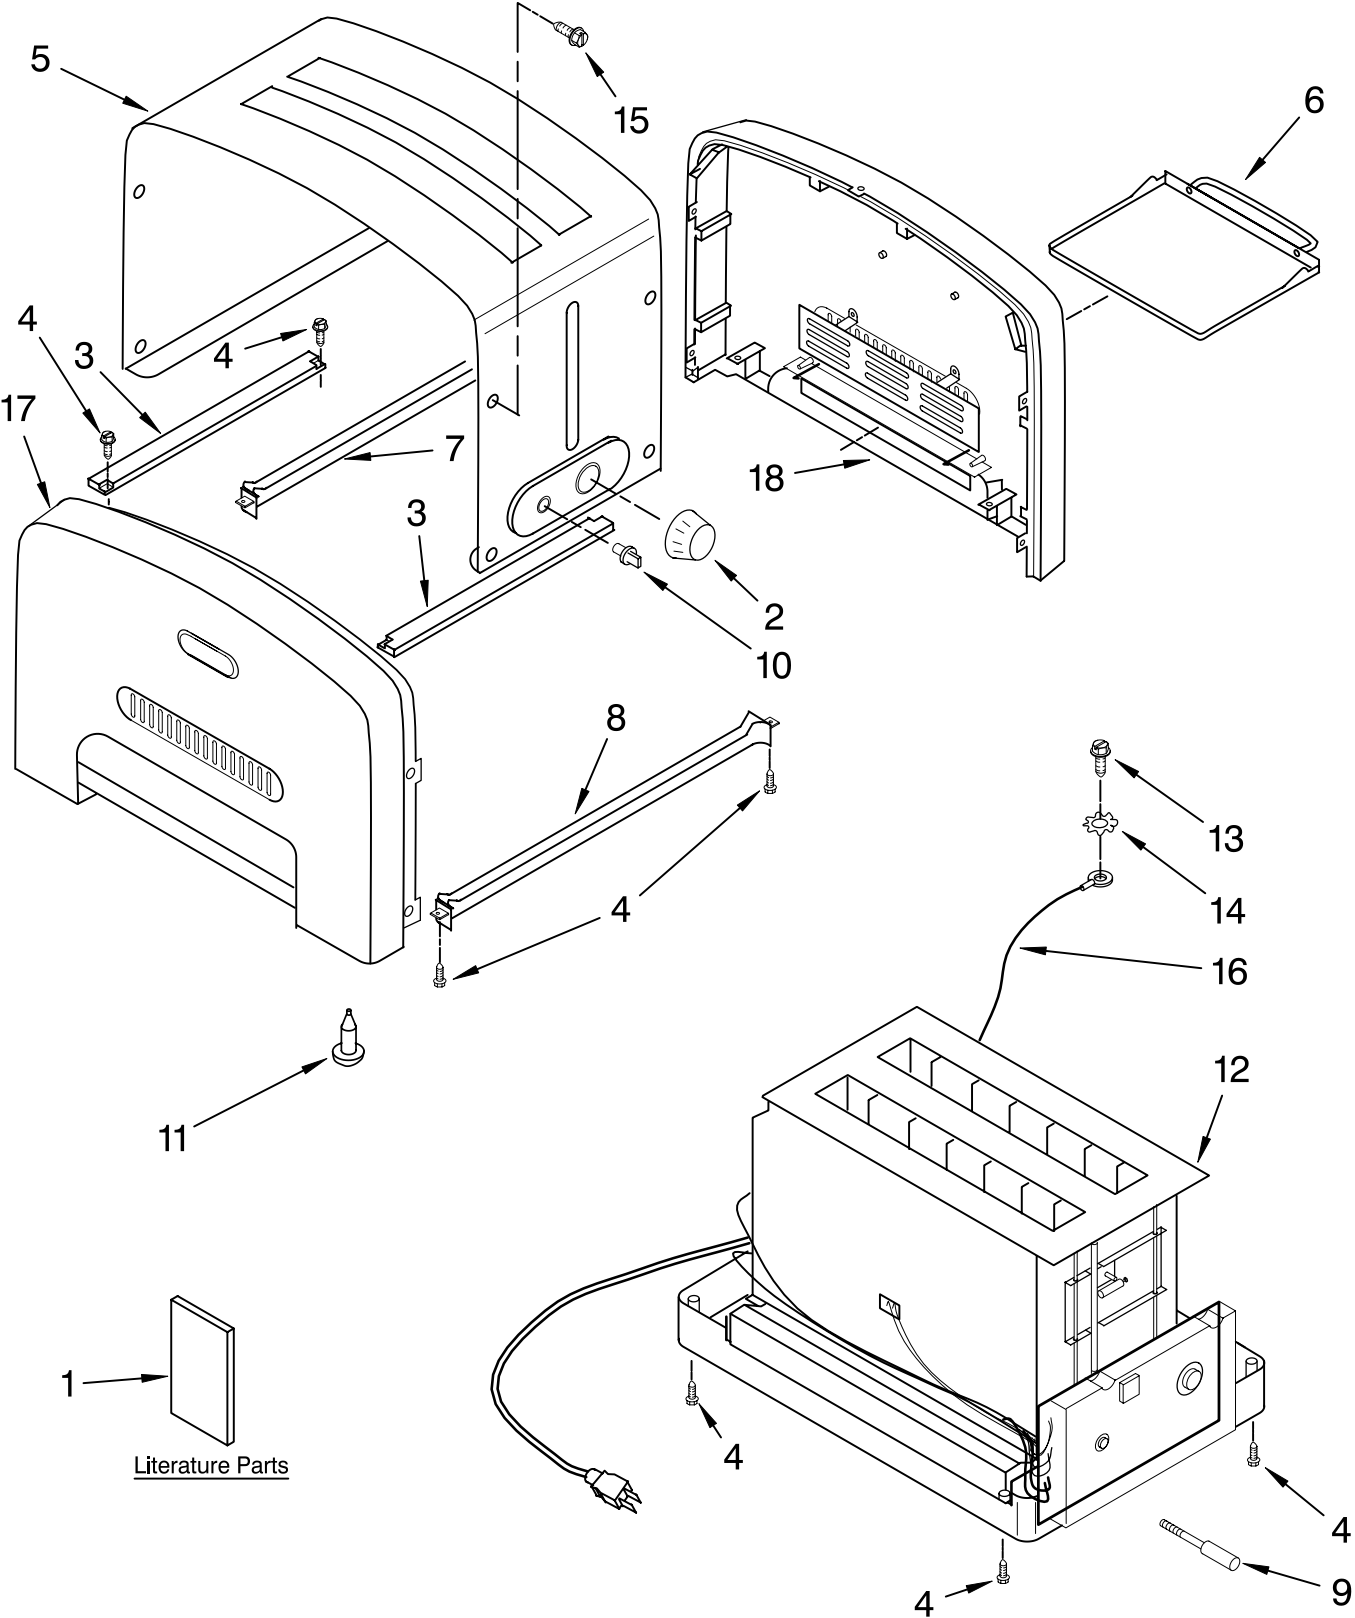

[Find Your KITCHENAID Small Appliance Parts - Select From 538 Models](#)

----- Manual continues below -----

PARTS LIST

for

KitchenAid®

PRO LINE 2 SLICE TOASTER

MODELS:

KPTT780PM1 (PEARL METALLIC)
KPTT780ER1 (EMPIRE RED)
KPTT780TG1 (TANGERINE)
KPTT780BU1 (COBALT BLUE)
KPTT780NP1 (NICKEL PEARL)
4KPTT780PM1 (PEARL METALLIC)
4KPTT780ER1 (EMPIRE RED)
4KPTT780TG1 (TANGERINE)

FOR CUSTOMER SATISFACTION ALWAYS USE
FACTORY SPECIFICATION PARTS

HOUSING PARTS

For Models: KPTT780__0

FOR ORDERING INFORMATION REFER TO PARTS PRICE LIST

HOUSING PARTS

For Models: KPTT780__0

Illus. No.	Part No.	DESCRIPTION
1		Literature Parts
	8204567	Guide, Use & Care
	8212132	Repair Parts List
2	4176839	Knob, Darkness
3	4176737	Support
4	4176831	Screw
5	4176747	Wrap Assembly (Includes Items 2 & 10)
6	4176814	Tray, Crumb
7		Bridge, Rear
	4176742	Pearl Metallic
	4176743	Empire Red
	4176744	Tangerine
	4176745	Cobalt Blue
	8212164	Nickel Pearl
8		Bridge, Front
	4176738	Pearl Metallic
	4176739	Empire Red
	4176740	Tangerine
	4176741	Cobalt Blue
	8212163	Nickel Pearl
9	4176832	Arm, Lifter
10	4176838	Knob, On/Off
11	4176837	Foot, Rubber
12	4176746	Chassis (Includes Power Cord, Base, Control Boards, & Heating Elements)
13	4176829	Screw, Grounding
14	4176830	Lock Washer
15	4176828	Screw, Wrap
16	4176840	Wire, Ground
17		Panel Assembly (Left) (Includes Badge & Vent)
	4176749	Pearl Metallic
	4176750	Empire Red
	4176751	Tangerine
	4176752	Cobalt Blue
	8212160	Nickel Pearl
18		Panel Assembly (Right) (Includes Badge & Vent)
	4176815	Pearl Metallic
	4176816	Empire Red
	4176817	Tangerine
	4176818	Cobalt Blue
	8212162	Nickel Pearl