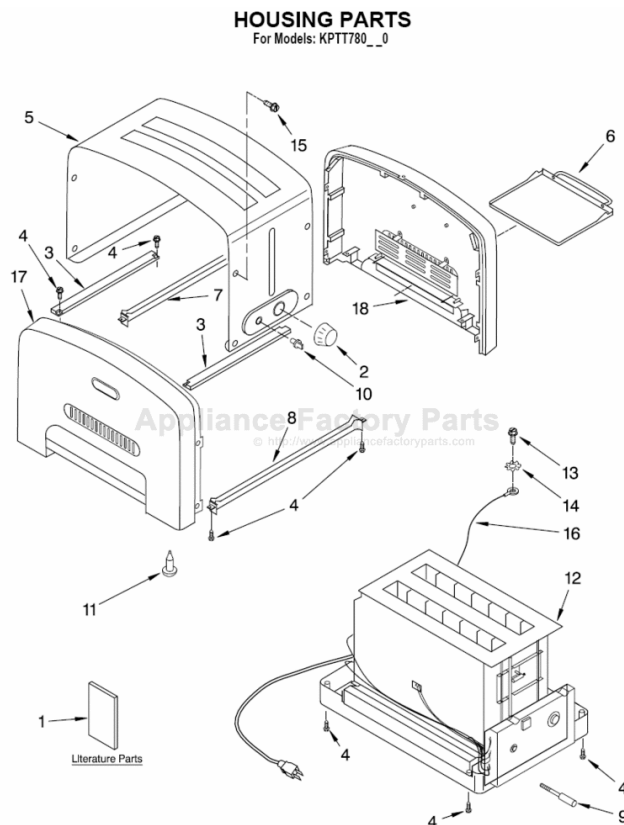

[Find Your KITCHENAID Small Appliance Parts - Select From 538 Models](#)

----- Manual continues below -----

PARTS LIST

for

KitchenAid®

PRO LINE 2 SLICE TOASTER

MODELS:

KPTT780PM1 (PEARL METALLIC)
KPTT780ER1 (EMPIRE RED)
KPTT780TG1 (TANGERINE)
KPTT780BU1 (COBALT BLUE)
KPTT780NP1 (NICKEL PEARL)
4KPTT780PM1 (PEARL METALLIC)
4KPTT780ER1 (EMPIRE RED)
4KPTT780TG1 (TANGERINE)

FOR CUSTOMER SATISFACTION ALWAYS USE
FACTORY SPECIFICATION PARTS

HOUSING PARTS

For Models: KPTT780__0

FOR ORDERING INFORMATION REFER TO PARTS PRICE LIST

HOUSING PARTS

For Models: KPTT780__0

Illus. No.	Part No.	DESCRIPTION
1		Literature Parts
	8204567	Guide, Use & Care
	8212132	Repair Parts List
2	4176839	Knob, Darkness
3	4176737	Support
4	4176831	Screw
5	4176747	Wrap Assembly (Includes Items 2 & 10)
6	4176814	Tray, Crumb
7		Bridge, Rear
	4176742	Pearl Metallic
	4176743	Empire Red
	4176744	Tangerine
	4176745	Cobalt Blue
	8212164	Nickel Pearl
8		Bridge, Front
	4176738	Pearl Metallic
	4176739	Empire Red
	4176740	Tangerine
	4176741	Cobalt Blue
	8212163	Nickel Pearl
9	4176832	Arm, Lifter
10	4176838	Knob, On/Off
11	4176837	Foot, Rubber
12	4176746	Chassis (Includes Power Cord, Base, Control Boards, & Heating Elements)
13	4176829	Screw, Grounding
14	4176830	Lock Washer
15	4176828	Screw, Wrap
16	4176840	Wire, Ground
17		Panel Assembly (Left) (Includes Badge & Vent)
	4176749	Pearl Metallic
	4176750	Empire Red
	4176751	Tangerine
	4176752	Cobalt Blue
	8212160	Nickel Pearl
18		Panel Assembly (Right) (Includes Badge & Vent)
	4176815	Pearl Metallic
	4176816	Empire Red
	4176817	Tangerine
	4176818	Cobalt Blue
	8212162	Nickel Pearl