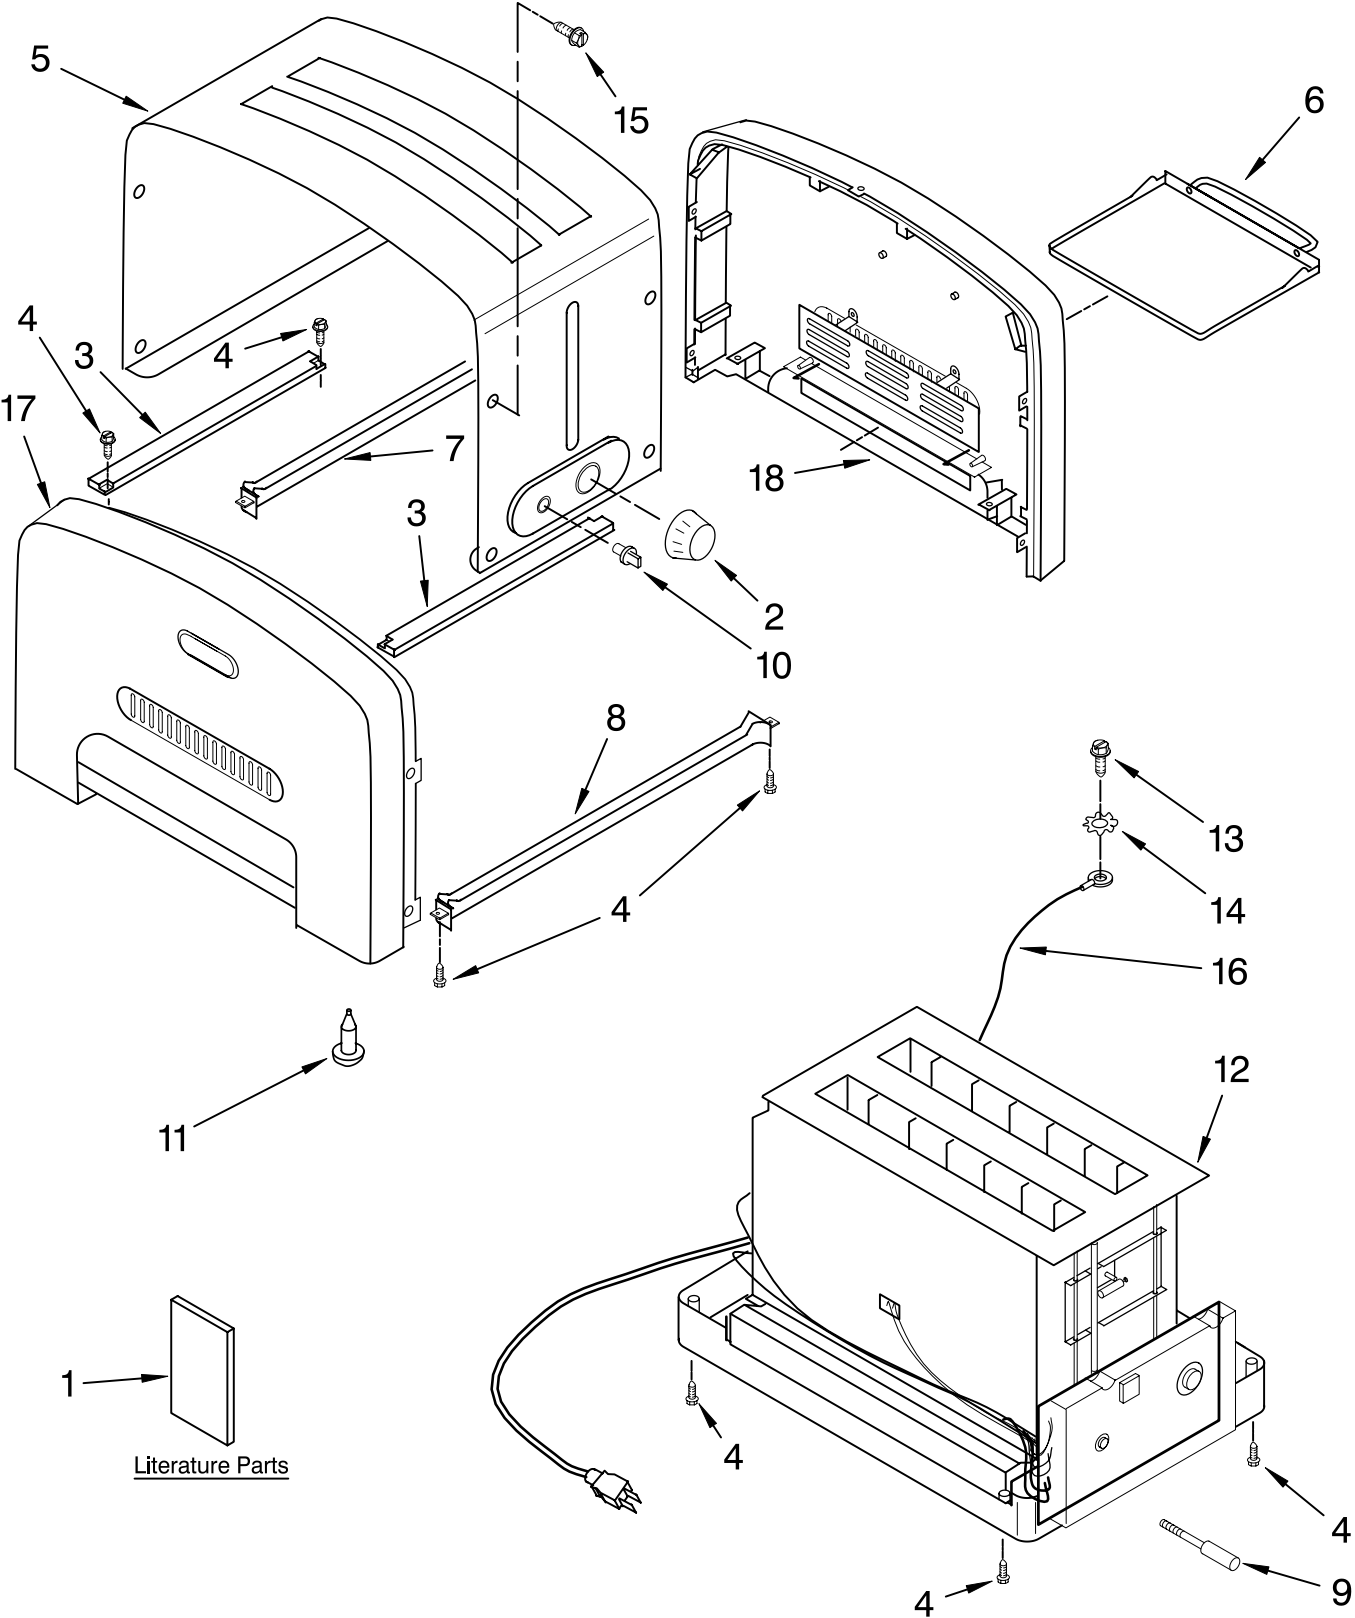

FOR CUSTOMER SATISFACTION ALWAYS USE
FACTORY SPECIFICATION PARTS

HOUSING PARTS

For Models: KPTT780__0

FOR ORDERING INFORMATION REFER TO PARTS PRICE LIST

HOUSING PARTS

For Models: KPTT780__0

Illus. No.	Part No.	DESCRIPTION
1		Literature Parts
	8204567	Guide, Use & Care
	8212132	Repair Parts List
2	4176839	Knob, Darkness
3	4176737	Support
4	4176831	Screw
5	4176747	Wrap Assembly (Includes Items 2 & 10)
6	4176814	Tray, Crumb
7		Bridge, Rear
	4176742	Pearl Metallic
	4176743	Empire Red
	4176744	Tangerine
	4176745	Cobalt Blue
	8212164	Nickel Pearl
8		Bridge, Front
	4176738	Pearl Metallic
	4176739	Empire Red
	4176740	Tangerine
	4176741	Cobalt Blue
	8212163	Nickel Pearl
9	4176832	Arm, Lifter
10	4176838	Knob, On/Off
11	4176837	Foot, Rubber
12	4176746	Chassis (Includes Power Cord, Base, Control Boards, & Heating Elements)
13	4176829	Screw, Grounding
14	4176830	Lock Washer
15	4176828	Screw, Wrap
16	4176840	Wire, Ground
17		Panel Assembly (Left) (Includes Badge & Vent)
	4176749	Pearl Metallic
	4176750	Empire Red
	4176751	Tangerine
	4176752	Cobalt Blue
	8212160	Nickel Pearl
18		Panel Assembly (Right) (Includes Badge & Vent)
	4176815	Pearl Metallic
	4176816	Empire Red
	4176817	Tangerine
	4176818	Cobalt Blue
	8212162	Nickel Pearl