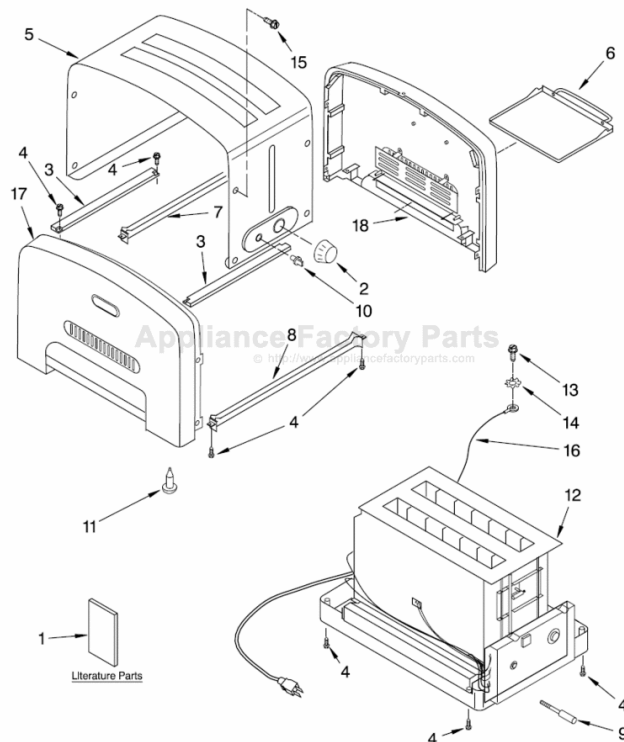

HOUSING PARTS For Models: KPTT780__0

[Find Your KITCHENAID Small Appliance Parts - Select From 538 Models](#)

----- Manual continues below -----

PARTS LIST

for

KitchenAid®

PRO LINE 2 SLICE TOASTER

MODELS:

FOR CUSTOMER SATISFACTION ALWAYS USE
FACTORY SPECIFICATION PARTS

HOUSING PARTS

For Models: KPTT780__0

FOR ORDERING INFORMATION REFER TO PARTS PRICE LIST

HOUSING PARTS

For Models: KPTT780__0

Illus. No.	Part No.	DESCRIPTION
1		Literature Parts
	8204567	Guide, Use & Care
	8212132	Repair Parts List
2	4176839	Knob, Darkness
3	4176737	Support
4	4176831	Screw
5	4176747	Wrap Assembly (Includes Items 2 & 10)
6	4176814	Tray, Crumb
7		Bridge, Rear
	4176742	Pearl Metallic
	4176743	Empire Red
	4176744	Tangerine
	4176745	Cobalt Blue
	8212164	Nickel Pearl
8		Bridge, Front
	4176738	Pearl Metallic
	4176739	Empire Red
	4176740	Tangerine
	4176741	Cobalt Blue
	8212163	Nickel Pearl
9	4176832	Arm, Lifter
10	4176838	Knob, On/Off
11	4176837	Foot, Rubber
12	4176746	Chassis (Includes Power Cord, Base, Control Boards, & Heating Elements)
13	4176829	Screw, Grounding
14	4176830	Lock Washer
15	4176828	Screw, Wrap
16	4176840	Wire, Ground
17		Panel Assembly (Left) (Includes Badge & Vent)
	4176749	Pearl Metallic
	4176750	Empire Red
	4176751	Tangerine
	4176752	Cobalt Blue
	8212160	Nickel Pearl
18		Panel Assembly (Right) (Includes Badge & Vent)
	4176815	Pearl Metallic
	4176816	Empire Red
	4176817	Tangerine
	4176818	Cobalt Blue
	8212162	Nickel Pearl