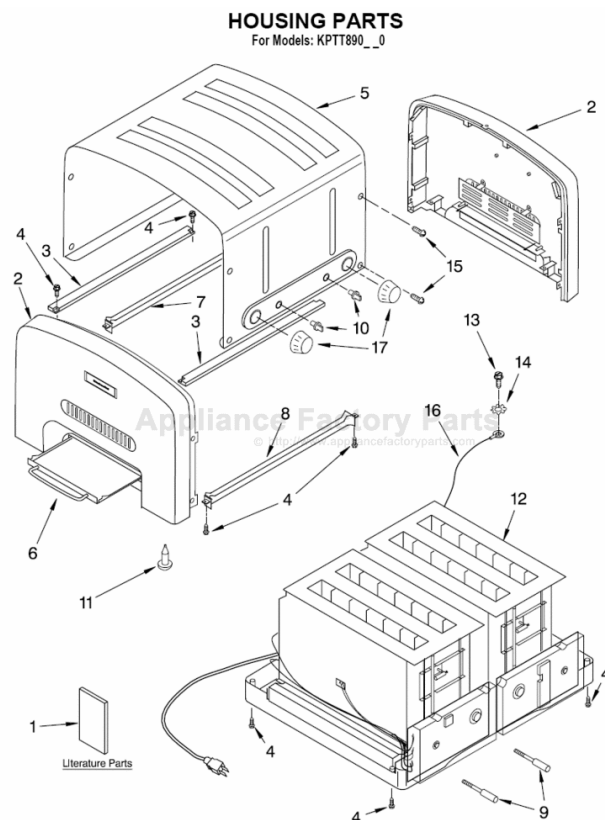

This Owner's Manual is provided and hosted by Appliance Factory Parts.

KITCHENAID KPTT890 Owner's Manual

[Shop genuine replacement parts for KITCHENAID](#)

[KPTT890](#)

[Find Your KITCHENAID Small Appliance Parts - Select From 538 Models](#)

----- Manual continues below -----

PARTS LIST

for

KitchenAid®

PRO LINE 4 SLICE TOASTER

MODELS:

KPTT890PM1 (PEARL METALLIC)
KPTT890ER1 (EMPIRE RED)
KPTT890TG1 (TANGERINE)
KPTT890BU1 (COBALT BLUE)
KPTT890NP1 (NICKEL PEARL)
4KPTT890PM1 (PEARL METALLIC)

Illus. No.	Part No.	DESCRIPTION
1		Literature
	8204567	Use & Care Guide
	8212133	Repair Parts List
2		Panel Assembly (Includes Badge & Vent)
	4176815	Pearl Metallic
	4176816	Empire Red
	4176817	Tangerine
	4176818	Cobalt Blue
	8212162	Nickel Pearl
3	4176819	Support
4	4176831	Screw
5	4176813	Wrap Assembly (Includes Items 2 & 10)
6	4176814	Tray, Crumb
7		Bridge, Rear
	4176824	Pearl Metallic
	4176825	Empire Red
	4176826	Tangerine
	4176827	Cobalt Blue
	8212167	Nickel Pearl
8		Bridge, Front
	4176820	Pearl Metallic
	4176821	Empire Red
	4176822	Tangerine
	4176823	Cobalt Blue
	8212166	Nickel Pearl
9	4176832	Arm, Lifter
10	4176838	Knob, On/Off
11	4176837	Foot, Rubber
12	4176808	Chassis (Includes Power Cord, Base, Control Boards, & Heating Elements)
13	4176829	Screw, Grounding
14	4176830	Washer, Lock
15	4176828	Screw, Wrap
16	4176840	Wire, Ground
17	4176839	Knob, Darkness