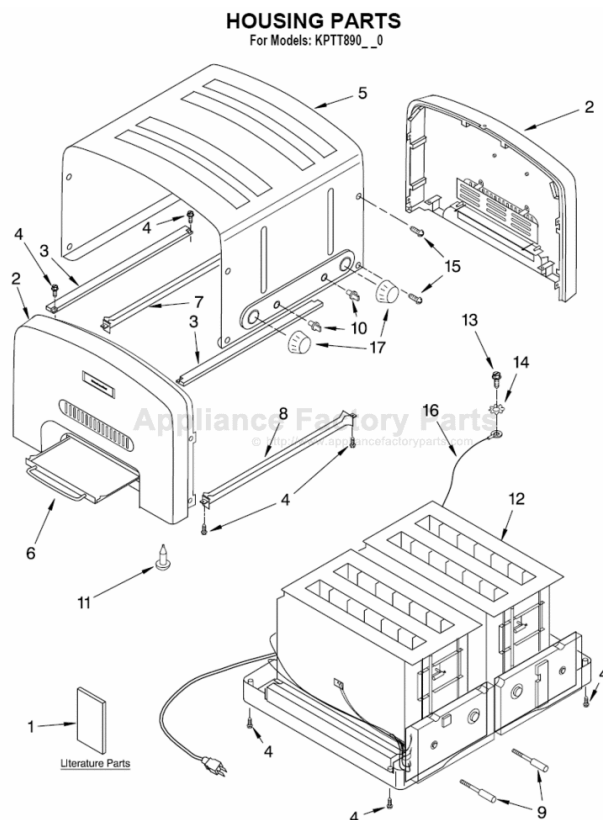

This Owner's Manual is provided and hosted by Appliance Factory Parts.

KITCHENAID KPTT890NP1 Owner's Manual

[Shop genuine replacement parts for KITCHENAID
KPTT890NP1](#)

[Find Your KITCHENAID Small Appliance Parts - Select From 538 Models](#)

----- Manual continues below -----

PARTS LIST

for

KitchenAid®

PRO LINE 4 SLICE TOASTER

MODELS:

**KPTT890PM1 (PEARL METALLIC)
KPTT890ER1 (EMPIRE RED)
KPTT890TG1 (TANGERINE)
KPTT890BU1 (COBALT BLUE)
KPTT890NP1 (NICKEL PEARL)
4KPTT890PM1 (PEARL METALLIC)**

Illus. No.	Part No.	DESCRIPTION
1		Literature
	8204567	Use & Care Guide
	8212133	Repair Parts List
2		Panel Assembly (Includes Badge & Vent)
	4176815	Pearl Metallic
	4176816	Empire Red
	4176817	Tangerine
	4176818	Cobalt Blue
	8212162	Nickel Pearl
3	4176819	Support
4	4176831	Screw
5	4176813	Wrap Assembly (Includes Items 2 & 10)
6	4176814	Tray, Crumb
7		Bridge, Rear
	4176824	Pearl Metallic
	4176825	Empire Red
	4176826	Tangerine
	4176827	Cobalt Blue
	8212167	Nickel Pearl
8		Bridge, Front
	4176820	Pearl Metallic
	4176821	Empire Red
	4176822	Tangerine
	4176823	Cobalt Blue
	8212166	Nickel Pearl
9	4176832	Arm, Lifter
10	4176838	Knob, On/Off
11	4176837	Foot, Rubber
12	4176808	Chassis (Includes Power Cord, Base, Control Boards, & Heating Elements)
13	4176829	Screw, Grounding
14	4176830	Washer, Lock
15	4176828	Screw, Wrap
16	4176840	Wire, Ground
17	4176839	Knob, Darkness