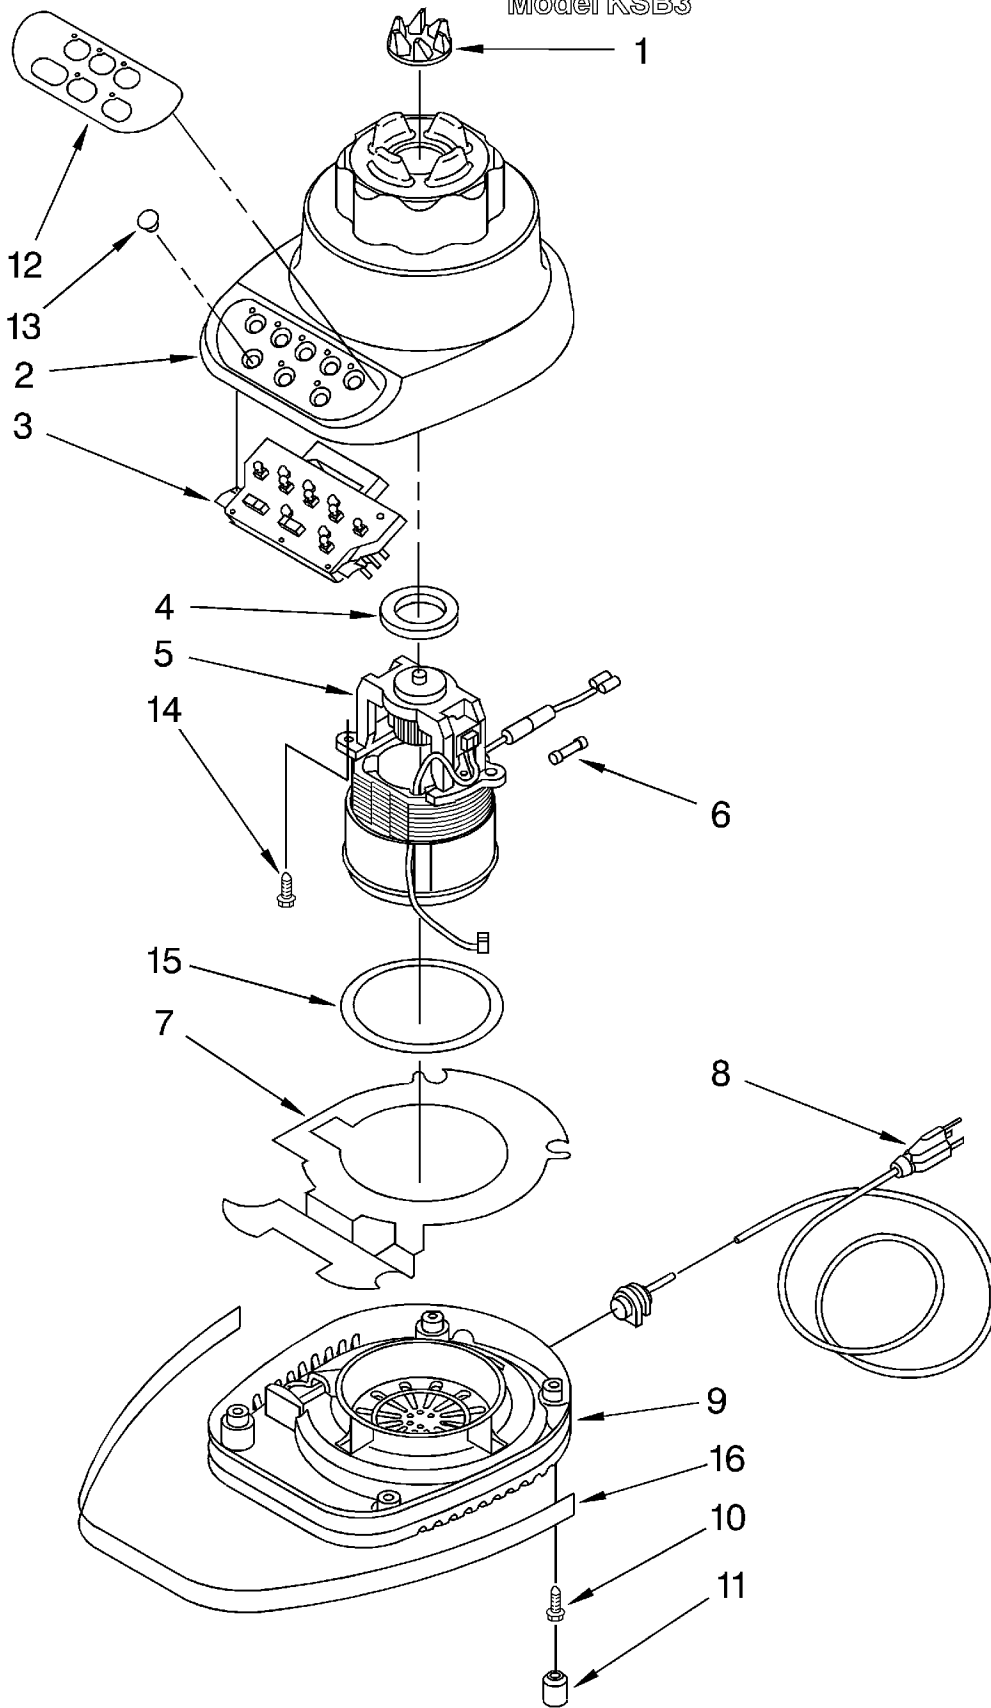

----- Manual continues below -----

| | | |
|---|---------|--------------------------|
| 1 | | Lid Assembly |
| | 4176341 | White |
| | 4176342 | Almond Creme |
| 2 | 3184399 | Jar |
| 4 | 9701672 | Seal, Lid |
| 5 | 9702184 | Blade, Insert Asm. |
| 6 | | Collar |
| | 3184360 | White |
| | 3184361 | Almond Creme |
| 7 | 3184397 | Seal, Cutter Insert Asm. |

Following Parts Not Illustrated
4176241 Carton, 4-Pack

LITERATURE PARTS

LIT3184604 Use and Care Guide
LIT4176940 Repair Parts List

UNIT PARTS
For Variations Of
Model KSB3

| | | |
|----|---------|---|
| 1 | 9703274 | Coupling, Drive |
| 2 | | Housing, Upper |
| | 3184302 | White |
| | 3184304 | Almond Creme (Also order item 12 in color that matches housing) |
| 3 | 9702354 | Board, Control |
| 4 | 3184398 | Seal, Motor |
| 5 | 9703244 | Motor |
| 6 | 9702592 | Fuse, 250V/8A (If Needed) |
| 7 | 9701027 | Barrier, Ventilation |
| 8 | 9701031 | Cord, Power |
| 9 | | Base |
| | 3184536 | White |
| | 3184537 | Almond Creme |
| 10 | 3184608 | Screw |
| 11 | 115792 | Foot, Rubber |
| 12 | | Overlay, Switch |
| | 9701905 | White |
| | 9701906 | Almond Creme |
| 13 | 3184601 | Button, Switch |
| 14 | 3184609 | Screw |
| 15 | | Ring, O |
| | 3184603 | White |
| | 9701904 | Almond Creme |
| 16 | 3184611 | Band, Trim |