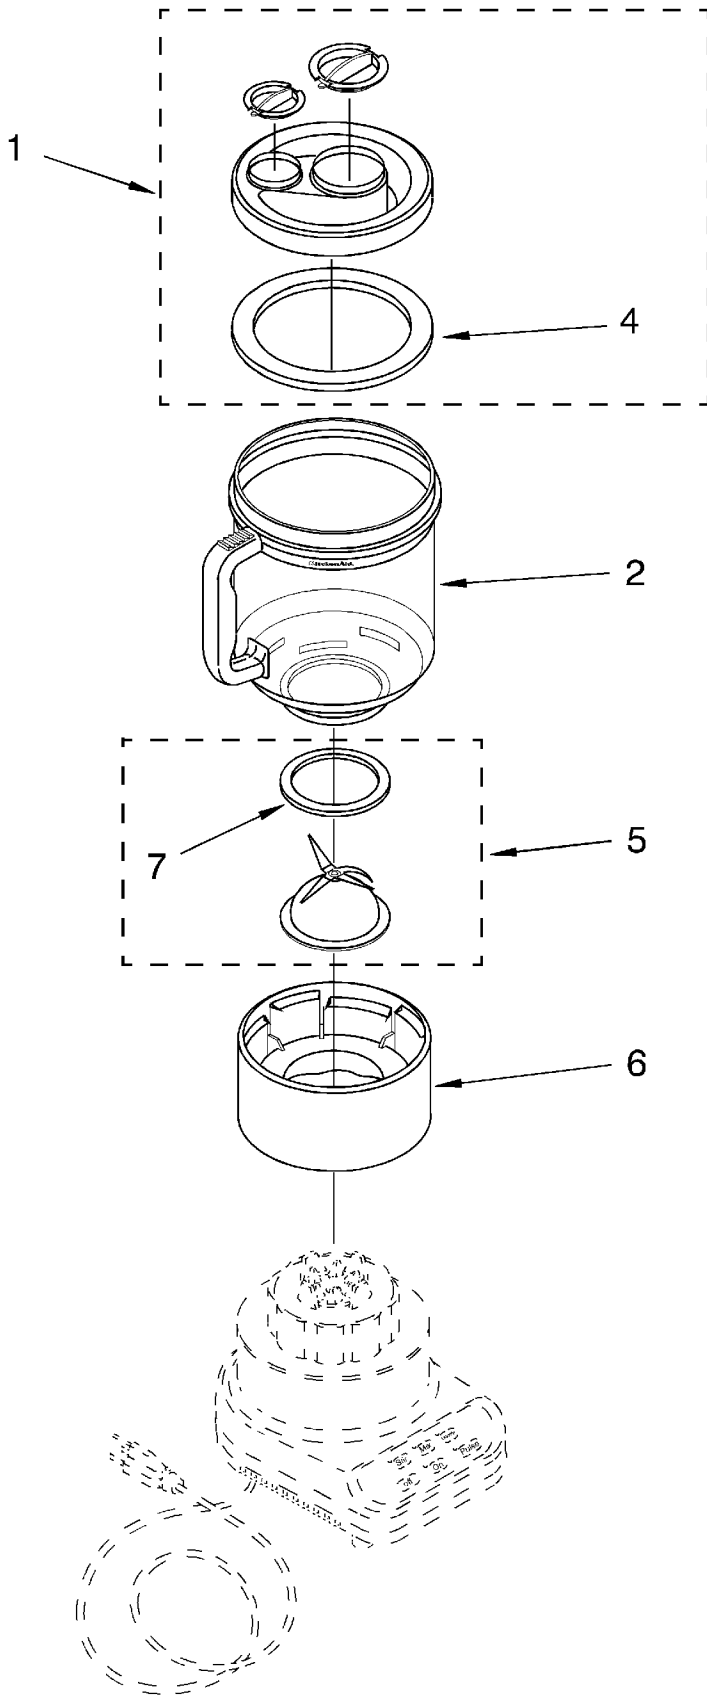

This Owner's Manual is provided and hosted by Appliance Factory Parts.

KITCHENAID KSB3AC0 Owner's Manual

[Shop genuine replacement parts for KITCHENAID
KSB3AC0](#)

[Find Your KITCHENAID Small Appliance Parts - Select From 538 Models](#)

----- Manual continues below -----

| | | |
|---|---------|--------------------------|
| 1 | | Lid Assembly |
| | 4176341 | White |
| | 4176342 | Almond Creme |
| 2 | 3184399 | Jar |
| 4 | 9701672 | Seal, Lid |
| 5 | 9702184 | Blade, Insert Asm. |
| 6 | | Collar |
| | 3184360 | White |
| | 3184361 | Almond Creme |
| 7 | 3184397 | Seal, Cutter Insert Asm. |

Following Parts Not Illustrated
4176241 Carton, 4-Pack

LITERATURE PARTS

LIT3184604 Use and Care Guide
LIT4176940 Repair Parts List

UNIT PARTS
For Variations Of
Model KSB3

| | | |
|----|---------|---|
| 1 | 9703274 | Coupling, Drive |
| 2 | | Housing, Upper |
| | 3184302 | White |
| | 3184304 | Almond Creme (Also order item 12 in color that matches housing) |
| 3 | 9702354 | Board, Control |
| 4 | 3184398 | Seal, Motor |
| 5 | 9703244 | Motor |
| 6 | 9702592 | Fuse, 250V/8A (If Needed) |
| 7 | 9701027 | Barrier, Ventilation |
| 8 | 9701031 | Cord, Power |
| 9 | | Base |
| | 3184536 | White |
| | 3184537 | Almond Creme |
| 10 | 3184608 | Screw |
| 11 | 115792 | Foot, Rubber |
| 12 | | Overlay, Switch |
| | 9701905 | White |
| | 9701906 | Almond Creme |
| 13 | 3184601 | Button, Switch |
| 14 | 3184609 | Screw |
| 15 | | Ring, O |
| | 3184603 | White |
| | 9701904 | Almond Creme |
| 16 | 3184611 | Band, Trim |