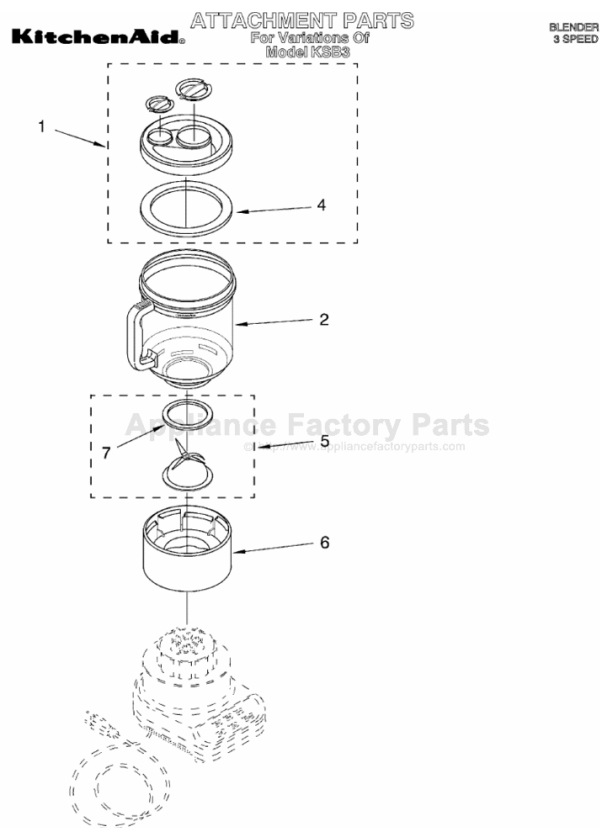

This Owner's Manual is provided and hosted by Appliance Factory Parts.

KITCHENAID KSB3AC0 Owner's Manual

[Shop genuine replacement parts for KITCHENAID
KSB3AC0](#)

[Find Your KITCHENAID Small Appliance Parts - Select From 538 Models](#)

----- Manual continues below -----

| | | |
|---|---------|--------------------------|
| 1 | | Lid Assembly |
| | 4176341 | White |
| | 4176342 | Almond Creme |
| 2 | 3184399 | Jar |
| 4 | 9701672 | Seal, Lid |
| 5 | 9702184 | Blade, Insert Asm. |
| 6 | | Collar |
| | 3184360 | White |
| | 3184361 | Almond Creme |
| 7 | 3184397 | Seal, Cutter Insert Asm. |

Following Parts Not Illustrated
4176241 Carton, 4-Pack

LITERATURE PARTS

LIT3184604 Use and Care Guide
LIT4176940 Repair Parts List

UNIT PARTS
For Variations Of
Model KSB3

| | | |
|----|---------|---|
| 1 | 9703274 | Coupling, Drive |
| 2 | | Housing, Upper |
| | 3184302 | White |
| | 3184304 | Almond Creme (Also order item 12 in color that matches housing) |
| 3 | 9702354 | Board, Control |
| 4 | 3184398 | Seal, Motor |
| 5 | 9703244 | Motor |
| 6 | 9702592 | Fuse, 250V/8A (If Needed) |
| 7 | 9701027 | Barrier, Ventilation |
| 8 | 9701031 | Cord, Power |
| 9 | | Base |
| | 3184536 | White |
| | 3184537 | Almond Creme |
| 10 | 3184608 | Screw |
| 11 | 115792 | Foot, Rubber |
| 12 | | Overlay, Switch |
| | 9701905 | White |
| | 9701906 | Almond Creme |
| 13 | 3184601 | Button, Switch |
| 14 | 3184609 | Screw |
| 15 | | Ring, O |
| | 3184603 | White |
| | 9701904 | Almond Creme |
| 16 | 3184611 | Band, Trim |