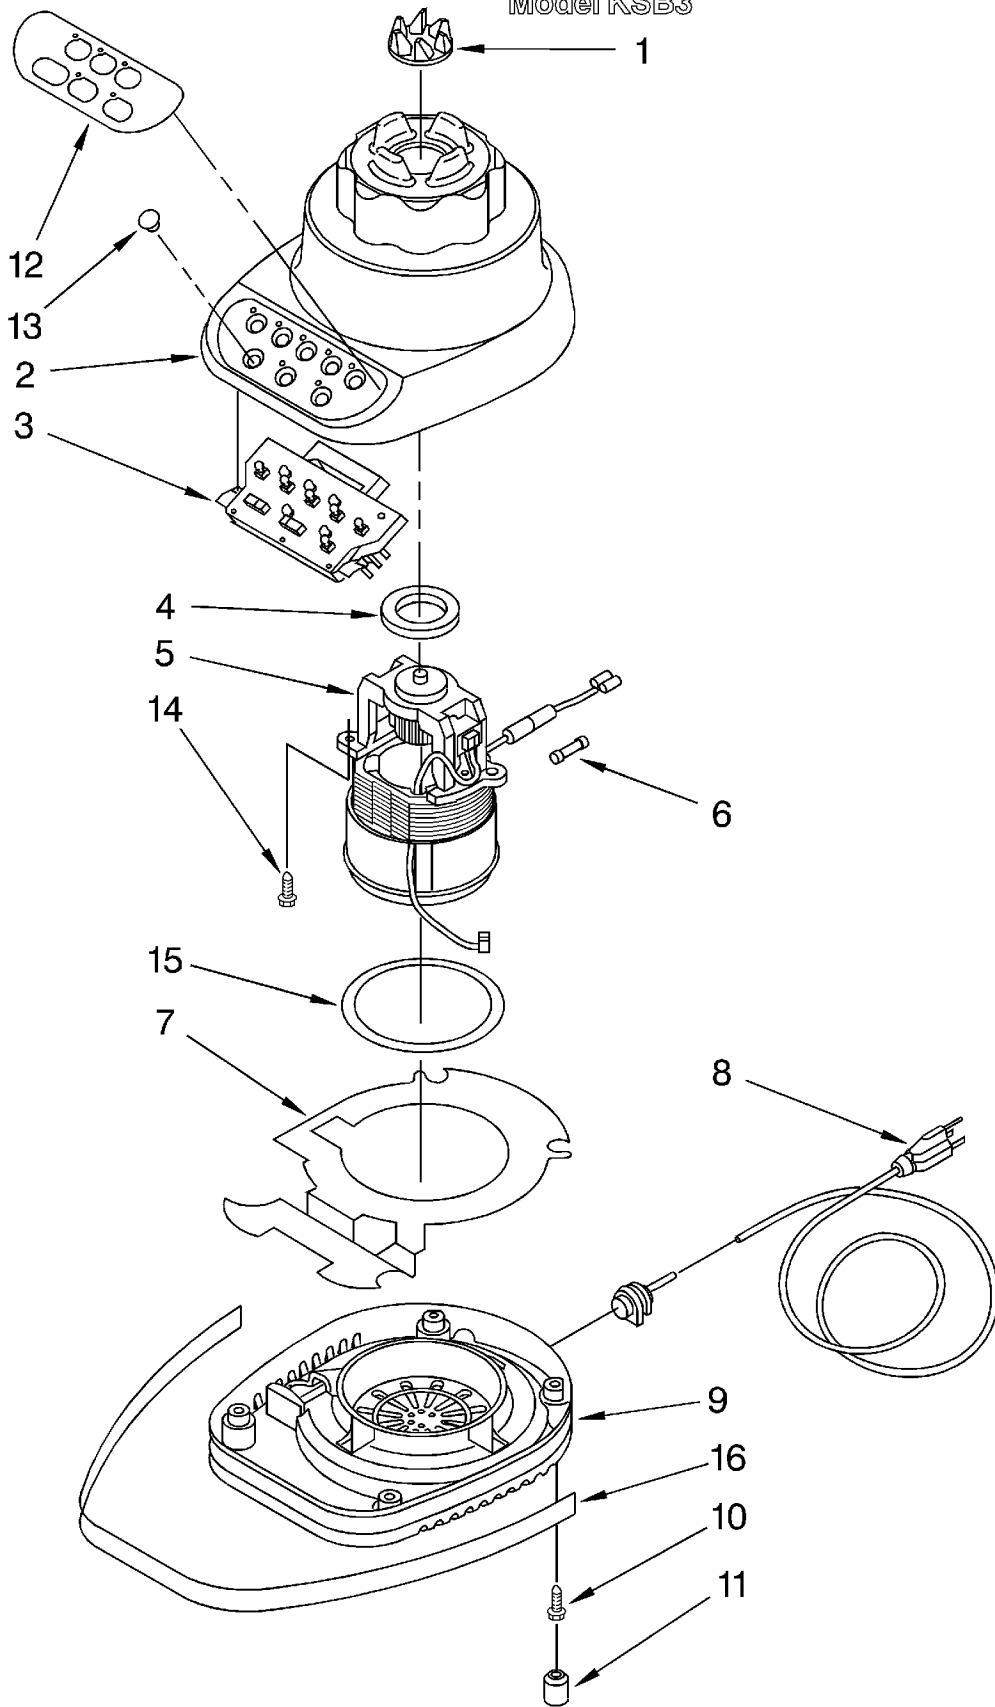

1		Lid Assembly
	4176341	White
	4176342	Almond Creme
2	3184399	Jar
4	9701672	Seal, Lid
5	9702184	Blade, Insert Asm.
6		Collar
	3184360	White
	3184361	Almond Creme
7	3184397	Seal, Cutter Insert Asm.

Following Parts Not Illustrated
4176241 Carton, 4-Pack

LITERATURE PARTS

LIT3184604 Use and Care Guide
LIT4176940 Repair Parts List

UNIT PARTS
For Variations Of
Model KSB3

1	9703274	Coupling, Drive
2		Housing, Upper
	3184302	White
	3184304	Almond Creme (Also order item 12 in color that matches housing)
3	9702354	Board, Control
4	3184398	Seal, Motor
5	9703244	Motor
6	9702592	Fuse, 250V/8A (If Needed)
7	9701027	Barrier, Ventilation
8	9701031	Cord, Power
9		Base
	3184536	White
	3184537	Almond Creme
10	3184608	Screw
11	115792	Foot, Rubber
12		Overlay, Switch
	9701905	White
	9701906	Almond Creme
13	3184601	Button, Switch
14	3184609	Screw
15		Ring, O
	3184603	White
	9701904	Almond Creme
16	3184611	Band, Trim