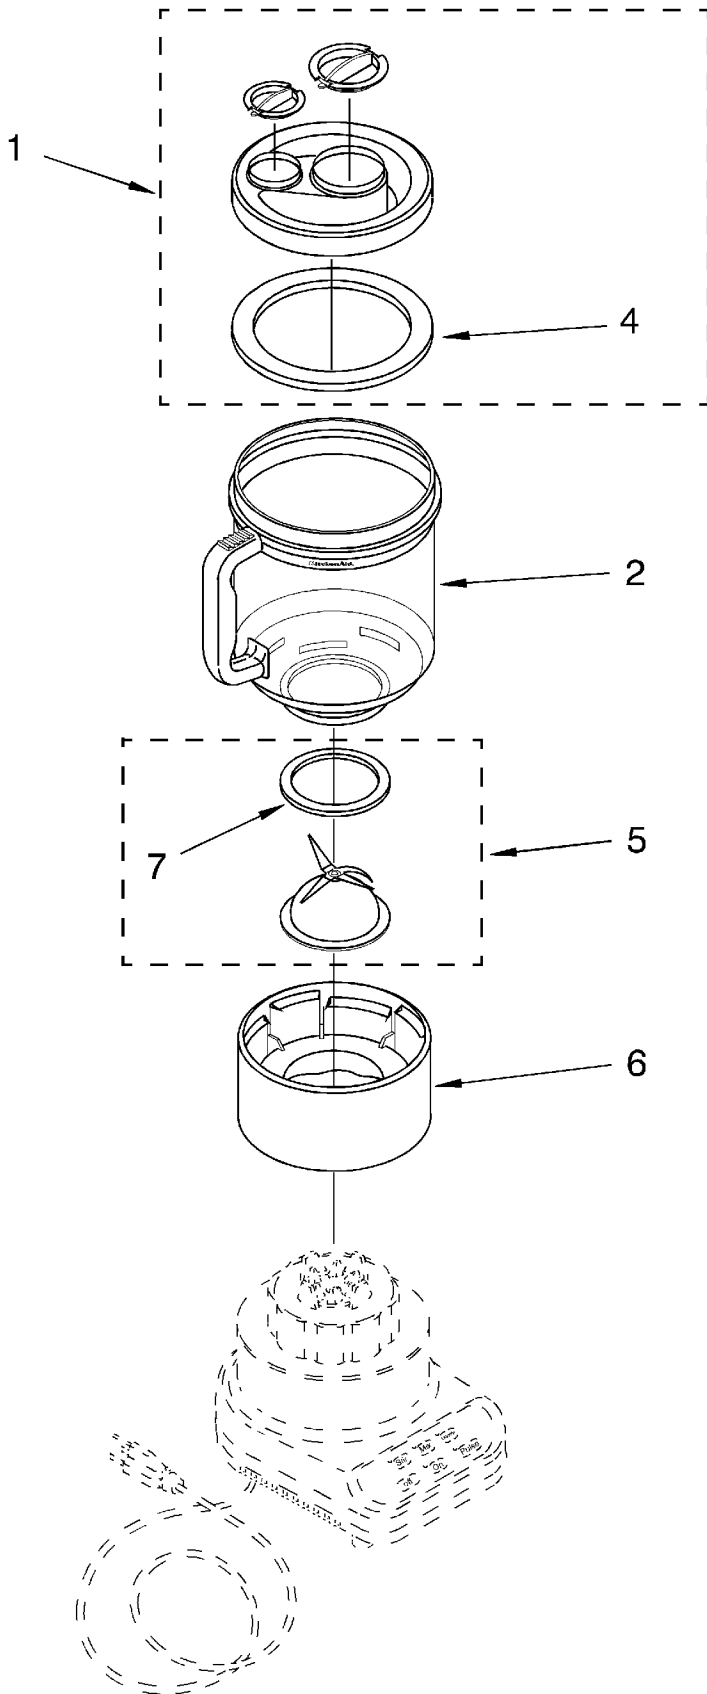

This Owner's Manual is provided and hosted by Appliance Factory Parts.

KITCHENAID KSB3WH0 Owner's Manual

[Shop genuine replacement parts for KITCHENAID
KSB3WH0](#)

[Find Your KITCHENAID Small Appliance Parts - Select From 538 Models](#)

----- Manual continues below -----

1		Lid Assembly
	4176341	White
	4176342	Almond Creme
2	3184399	Jar
4	9701672	Seal, Lid
5	9702184	Blade, Insert Asm.
6		Collar
	3184360	White
	3184361	Almond Creme
7	3184397	Seal, Cutter Insert Asm.

Following Parts Not Illustrated
4176241 Carton, 4-Pack

LITERATURE PARTS

LIT3184604	Use and Care Guide
LIT4176940	Repair Parts List

UNIT PARTS
For Variations Of
Model KSB3

1	9703274	Coupling, Drive
2		Housing, Upper
	3184302	White
	3184304	Almond Creme (Also order item 12 in color that matches housing)
3	9702354	Board, Control
4	3184398	Seal, Motor
5	9703244	Motor
6	9702592	Fuse, 250V/8A (If Needed)
7	9701027	Barrier, Ventilation
8	9701031	Cord, Power
9		Base
	3184536	White
	3184537	Almond Creme
10	3184608	Screw
11	115792	Foot, Rubber
12		Overlay, Switch
	9701905	White
	9701906	Almond Creme
13	3184601	Button, Switch
14	3184609	Screw
15		Ring, O
	3184603	White
	9701904	Almond Creme
16	3184611	Band, Trim