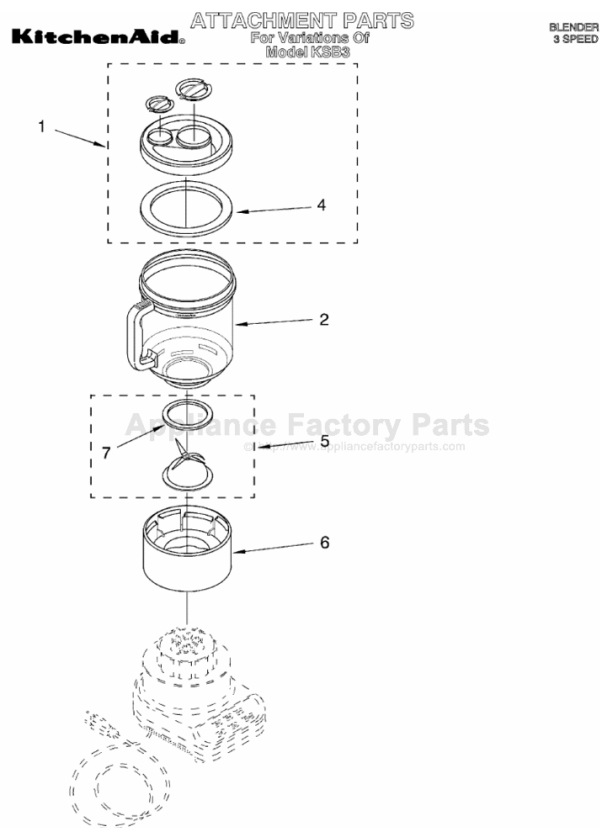

This Owner's Manual is provided and hosted by Appliance Factory Parts.

KITCHENAID KSB3WH0 Owner's Manual

[Shop genuine replacement parts for KITCHENAID
KSB3WH0](#)

[Find Your KITCHENAID Small Appliance Parts - Select From 538 Models](#)

----- Manual continues below -----

1		Lid Assembly
	4176341	White
	4176342	Almond Creme
2	3184399	Jar
4	9701672	Seal, Lid
5	9702184	Blade, Insert Asm.
6		Collar
	3184360	White
	3184361	Almond Creme
7	3184397	Seal, Cutter Insert Asm.

Following Parts Not Illustrated
4176241 Carton, 4-Pack

LITERATURE PARTS

LIT3184604	Use and Care Guide
LIT4176940	Repair Parts List

UNIT PARTS
For Variations Of
Model KSB3

1	9703274	Coupling, Drive
2		Housing, Upper
	3184302	White
	3184304	Almond Creme (Also order item 12 in color that matches housing)
3	9702354	Board, Control
4	3184398	Seal, Motor
5	9703244	Motor
6	9702592	Fuse, 250V/8A (If Needed)
7	9701027	Barrier, Ventilation
8	9701031	Cord, Power
9		Base
	3184536	White
	3184537	Almond Creme
10	3184608	Screw
11	115792	Foot, Rubber
12		Overlay, Switch
	9701905	White
	9701906	Almond Creme
13	3184601	Button, Switch
14	3184609	Screw
15		Ring, O
	3184603	White
	9701904	Almond Creme
16	3184611	Band, Trim