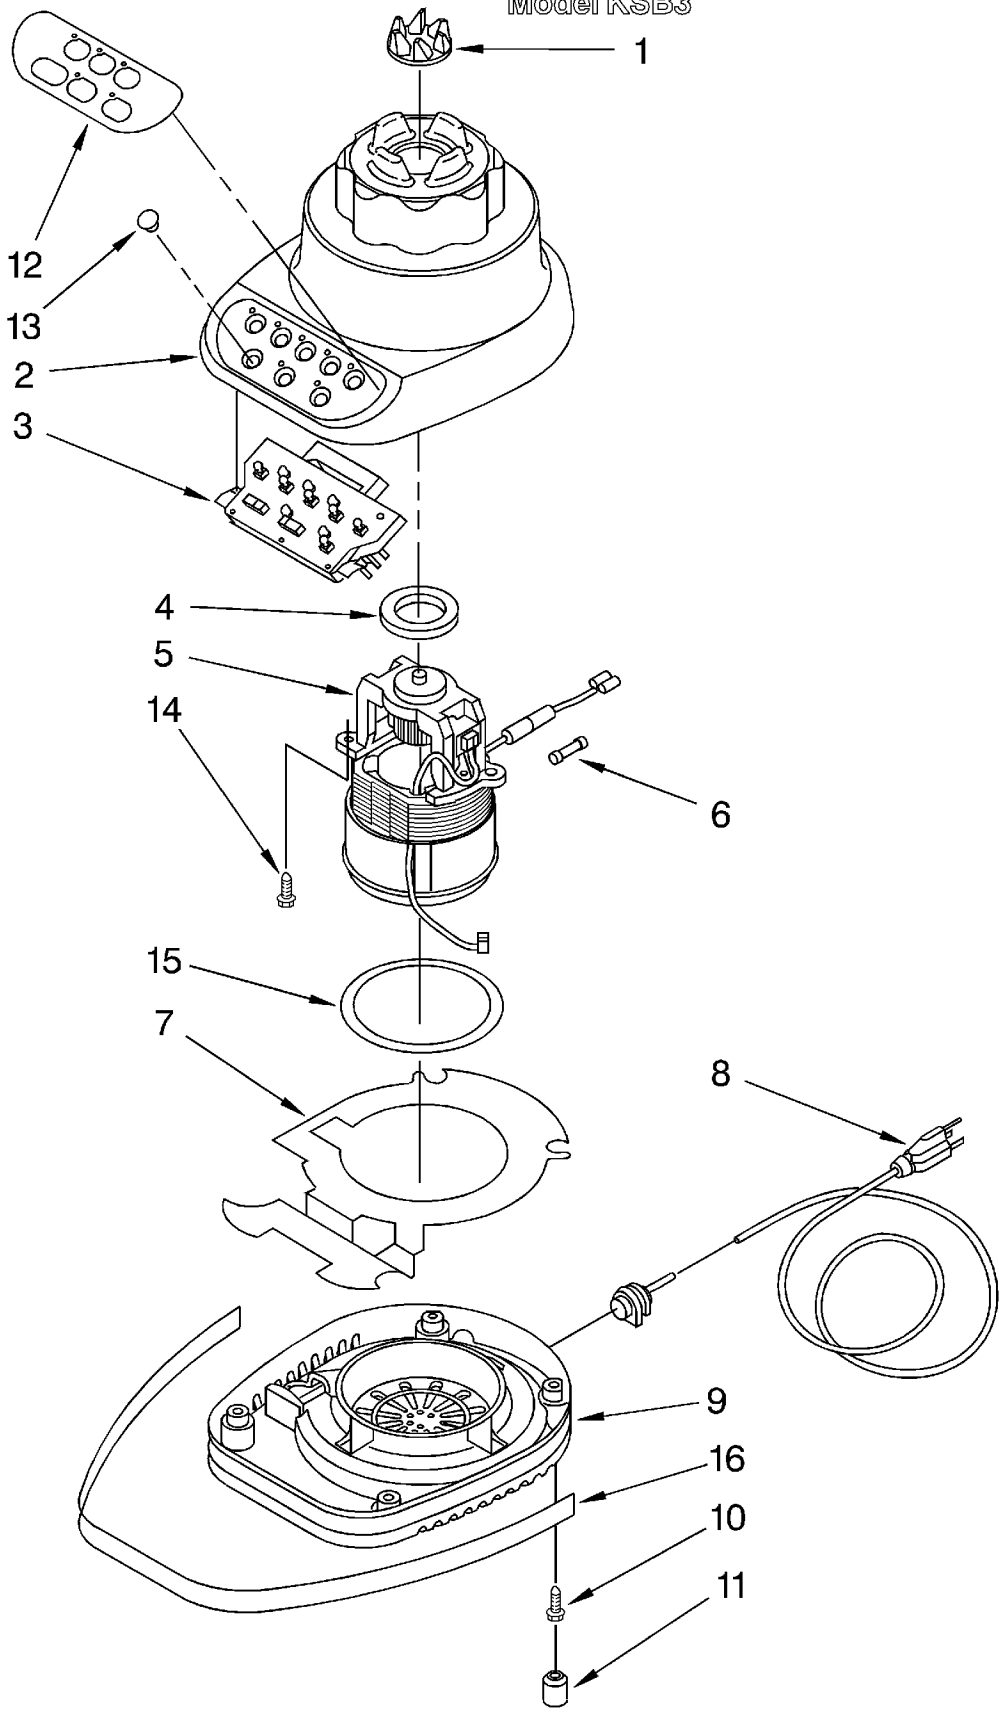

----- Manual continues below -----

1		Lid Assembly
	4176341	White
	4176342	Almond Creme
2	3184399	Jar
4	9701672	Seal, Lid
5	9702184	Blade, Insert Asm.
6		Collar
	3184360	White
	3184361	Almond Creme
7	3184397	Seal, Cutter Insert Asm.

Following Parts Not Illustrated
4176241 Carton, 4-Pack

LITERATURE PARTS

LIT3184604	Use and Care Guide
LIT4176940	Repair Parts List

UNIT PARTS
For Variations Of
Model KSB3

1	9703274	Coupling, Drive
2		Housing, Upper
	3184302	White
	3184304	Almond Creme (Also order item 12 in color that matches housing)
3	9702354	Board, Control
4	3184398	Seal, Motor
5	9703244	Motor
6	9702592	Fuse, 250V/8A (If Needed)
7	9701027	Barrier, Ventilation
8	9701031	Cord, Power
9		Base
	3184536	White
	3184537	Almond Creme
10	3184608	Screw
11	115792	Foot, Rubber
12		Overlay, Switch
	9701905	White
	9701906	Almond Creme
13	3184601	Button, Switch
14	3184609	Screw
15		Ring, O
	3184603	White
	9701904	Almond Creme
16	3184611	Band, Trim