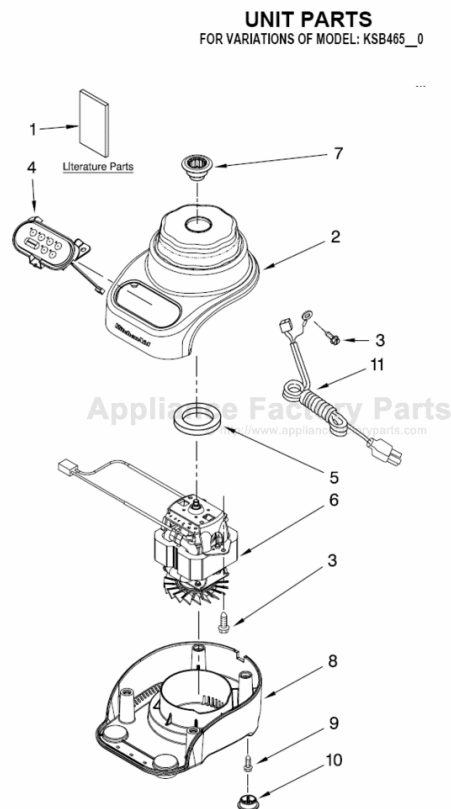

[Find Your KITCHENAID Small Appliance Parts - Select From 538 Models](#)

----- Manual continues below -----