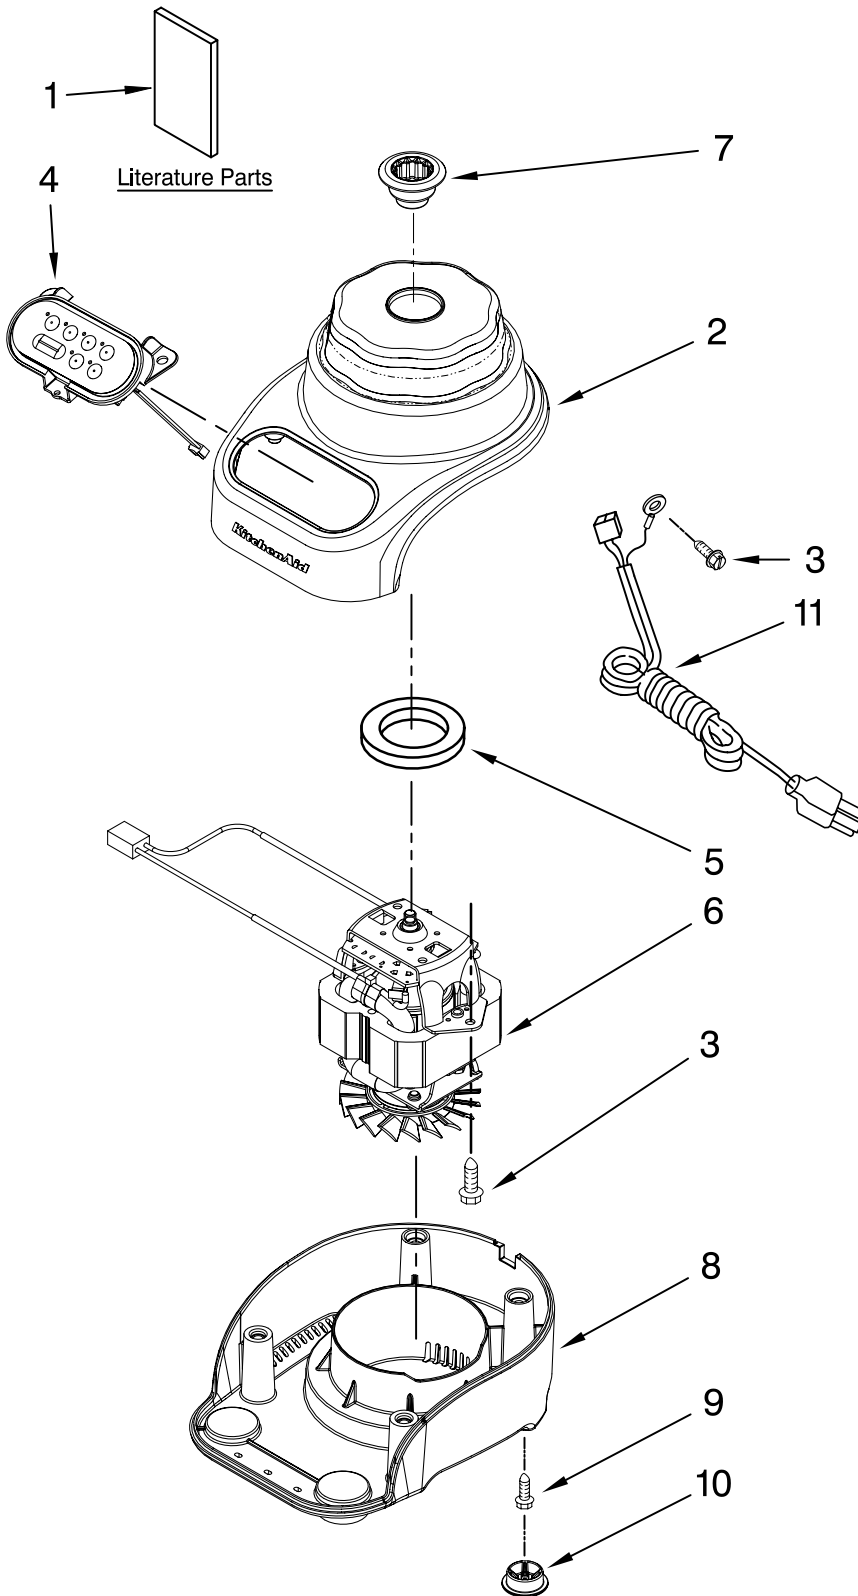

# UNIT PARTS

FOR VARIATIONS OF MODEL: KSB465\_\_0

Illus. No.	Part No.	DESCRIPTION
1		Literature Parts
	W10171492	Use & Care, Trilin
	W10202948	Repair Parts List
2		Housing, Upper
	W10184001	White
	W10184003	Onyx Black
	W10184002	Empire Red
	W10299793	Blue Willow
3	W10068250	Screw
4		Control Assembly (Incl. Overlay)
	W10182275	Elephant
	W10182274	Charcoal
5	9709366	Seal, Motor
6	9708887	Motor, 120V, 5sp
7	9708914	Coupling, Drive
8		Base
	W10180056	Elephant
	W10180057	Charcoal
9	W10001200	Screw
10		Foot, Rubber
	9708927	Grey
11		Power Cord
	9708928	Black
	9708917	White