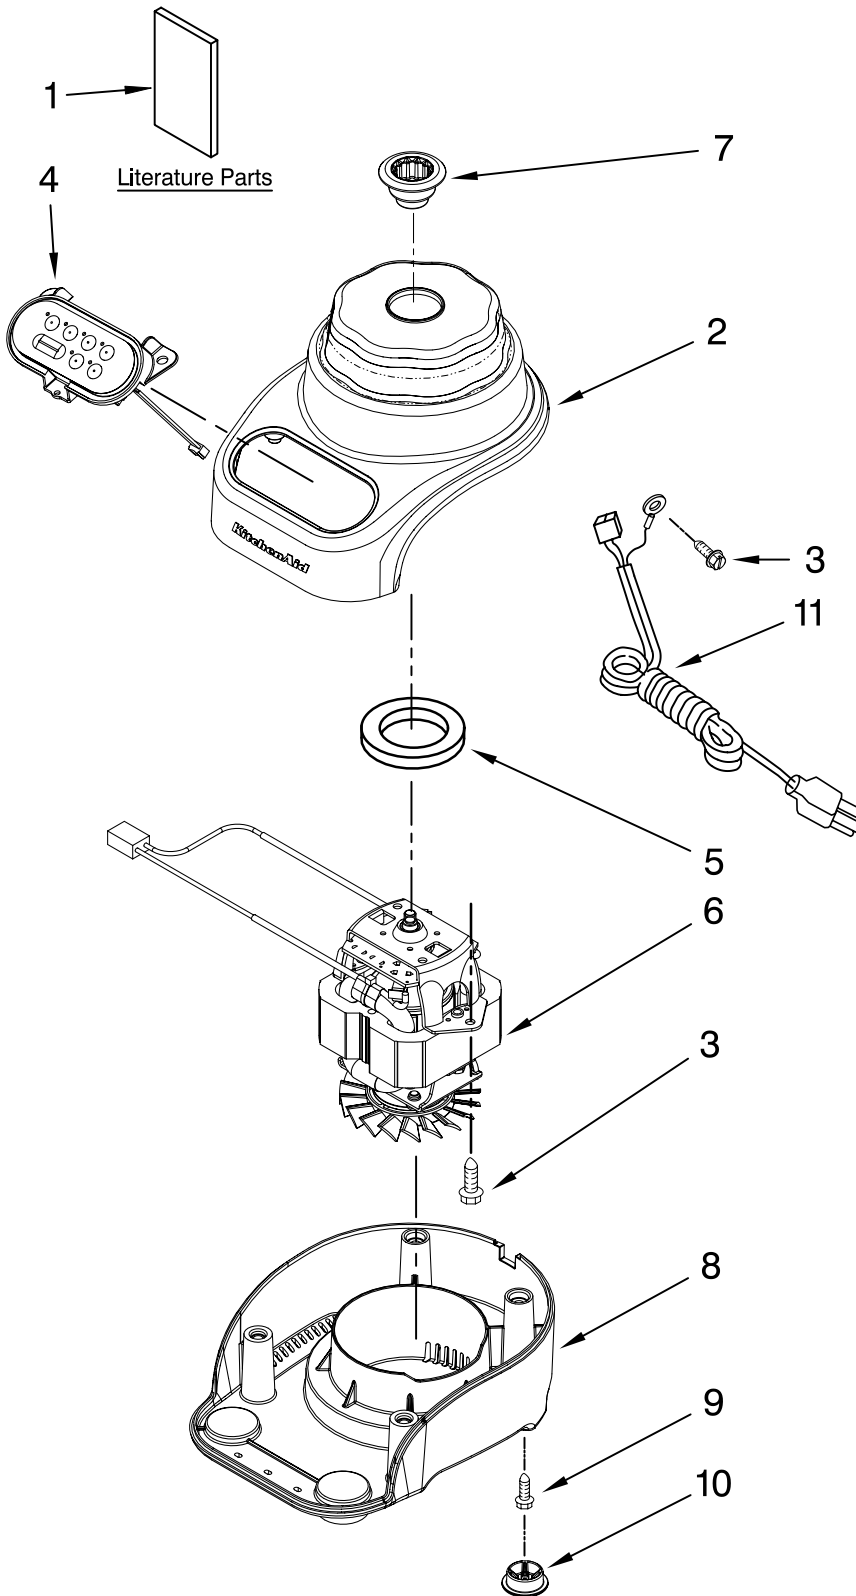

----- Manual continues below -----

PARTS LIST

for

KitchenAid®

4-SPEED BLENDER

48 OZ. PLASTIC JAR

MODELS:

KSB465WH0 (White)
KSB465OB0 (Onyx Black)
KSB465ER0 (Empire Red)
KSB465QWH0 (White)
KSB465QOB0 (Onyx Black)
KSB465QER0 (Empire Red)
KSB465QBW0 (Blue Willow)

FOR CUSTOMER SATISFACTION ALWAYS USE
FACTORY SPECIFICATION PARTS

KITCHENAID

ST. JOSEPH MICHIGAN 49085

UNIT PARTS

FOR VARIATIONS OF MODEL: KSB465__0

Illus. No.	Part No.	DESCRIPTION
1		Literature Parts
	W10171492	Use & Care, Trilin
	W10202948	Repair Parts List
2		Housing, Upper
	W10184001	White
	W10184003	Onyx Black
	W10184002	Empire Red
	W10299793	Blue Willow
3	W10068250	Screw
4		Control Assembly (Incl. Overlay)
	W10182275	Elephant
	W10182274	Charcoal
5	9709366	Seal, Motor
6	9708887	Motor, 120V, 5sp
7	9708914	Coupling, Drive
8		Base
	W10180056	Elephant
	W10180057	Charcoal
9	W10001200	Screw
10		Foot, Rubber
	9708927	Grey
11		Power Cord
	9708928	Black
	9708917	White

FOR ORDERING INFORMATION REFER TO PARTS PRICE LIST

ATTACHMENT PARTS

FOR VARIATIONS OF MODEL: KSB465__0

Illus. No.	Part No.	DESCRIPTION
1		Lid Assembly (Includes Cap)
	W10183713	Elephant
	W10183714	Charcoal
2	W10171264	Jar Assembly (Incl Blade Assy)