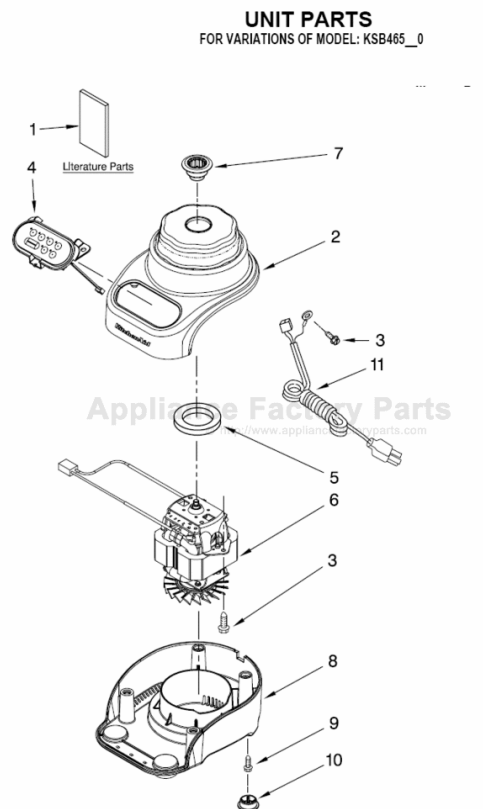

This Owner's Manual is provided and hosted by Appliance Factory Parts.

KITCHENAID KSB465OB0 Owner's Manual

[Shop genuine replacement parts for KITCHENAID
KSB465OB0](#)

[Find Your KITCHENAID Small Appliance Parts - Select From 538 Models](#)

----- Manual continues below -----

PARTS LIST

for

KitchenAid®

4-SPEED BLENDER

48 OZ. PLASTIC JAR

MODELS:

KSB465WH0 (White)
KSB465OB0 (Onyx Black)
KSB465ER0 (Empire Red)
KSB465QWH0 (White)
KSB465QOB0 (Onyx Black)
KSB465QER0 (Empire Red)
KSB465QBW0 (Blue Willow)

FOR CUSTOMER SATISFACTION ALWAYS USE
FACTORY SPECIFICATION PARTS

KITCHENAID

ST. JOSEPH MICHIGAN 49085

UNIT PARTS

FOR VARIATIONS OF MODEL: KSB465__0

Illus. No.	Part No.	DESCRIPTION
1		Literature Parts
	W10171492	Use & Care, Trilin
	W10202948	Repair Parts List
2		Housing, Upper
	W10184001	White
	W10184003	Onyx Black
	W10184002	Empire Red
	W10299793	Blue Willow
3	W10068250	Screw
4		Control Assembly (Incl. Overlay)
	W10182275	Elephant
	W10182274	Charcoal
5	9709366	Seal, Motor
6	9708887	Motor, 120V, 5sp
7	9708914	Coupling, Drive
8		Base
	W10180056	Elephant
	W10180057	Charcoal
9	W10001200	Screw
10		Foot, Rubber
	9708927	Grey
11		Power Cord
	9708928	Black
	9708917	White

FOR ORDERING INFORMATION REFER TO PARTS PRICE LIST

ATTACHMENT PARTS

FOR VARIATIONS OF MODEL: KSB465__0

Illus. No.	Part No.	DESCRIPTION
1		Lid Assembly (Includes Cap)
	W10183713	Elephant
	W10183714	Charcoal
2	W10171264	Jar Assembly (Incl Blade Assy)