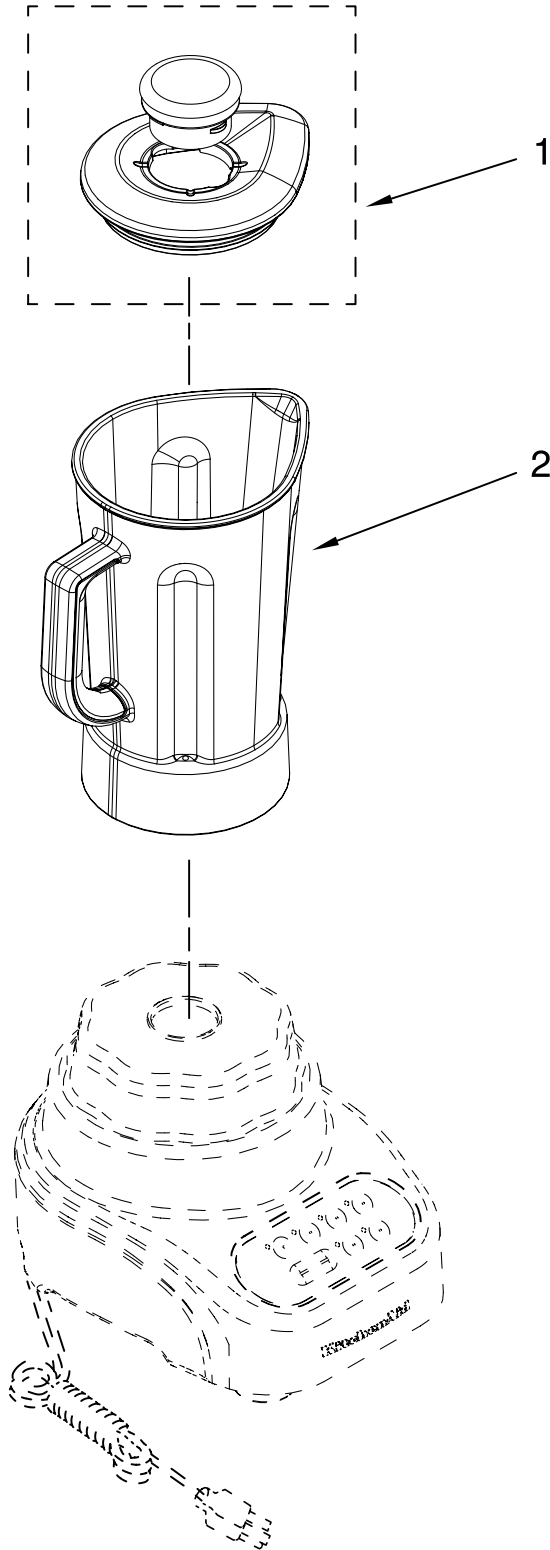

This Owner's Manual is provided and hosted by Appliance Factory Parts.

KITCHENAID KSB465OB0 Owner's Manual

[Shop genuine replacement parts for KITCHENAID
KSB465OB0](#)

[Find Your KITCHENAID Small Appliance Parts - Select From 538 Models](#)

----- Manual continues below -----

PARTS LIST

for

KitchenAid®

4-SPEED BLENDER

48 OZ. PLASTIC JAR

MODELS:

KSB465WH0 (White)
KSB465OB0 (Onyx Black)
KSB465ER0 (Empire Red)
KSB465QWH0 (White)
KSB465QOB0 (Onyx Black)
KSB465QER0 (Empire Red)
KSB465QBW0 (Blue Willow)

FOR CUSTOMER SATISFACTION ALWAYS USE
FACTORY SPECIFICATION PARTS

KITCHENAID

ST. JOSEPH MICHIGAN 49085

UNIT PARTS

FOR VARIATIONS OF MODEL: KSB465__0

Illus. No.	Part No.	DESCRIPTION
1		Literature Parts
	W10171492	Use & Care, Trilin
	W10202948	Repair Parts List
2		Housing, Upper
	W10184001	White
	W10184003	Onyx Black
	W10184002	Empire Red
	W10299793	Blue Willow
3	W10068250	Screw
4		Control Assembly (Incl. Overlay)
	W10182275	Elephant
	W10182274	Charcoal
5	9709366	Seal, Motor
6	9708887	Motor, 120V, 5sp
7	9708914	Coupling, Drive
8		Base
	W10180056	Elephant
	W10180057	Charcoal
9	W10001200	Screw
10		Foot, Rubber
	9708927	Grey
11		Power Cord
	9708928	Black
	9708917	White

FOR ORDERING INFORMATION REFER TO PARTS PRICE LIST

ATTACHMENT PARTS

FOR VARIATIONS OF MODEL: KSB465__0

Illus. No.	Part No.	DESCRIPTION
1		Lid Assembly (Includes Cap)
	W10183713	Elephant
	W10183714	Charcoal
2	W10171264	Jar Assembly (Incl Blade Assy)