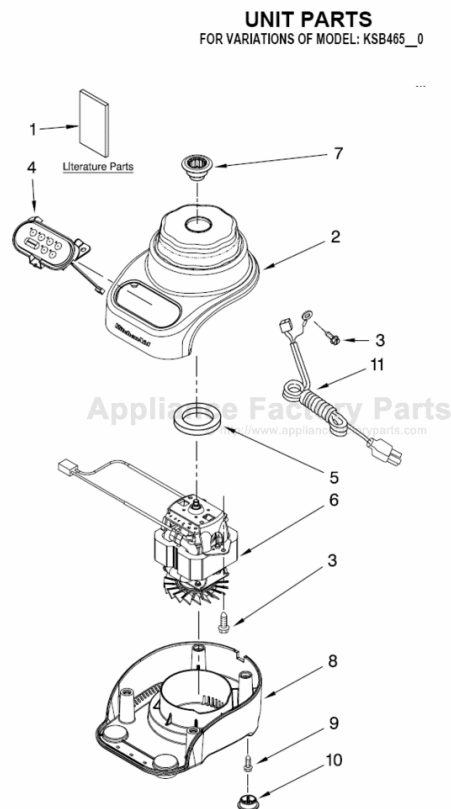

This Owner's Manual is provided and hosted by Appliance Factory Parts.

KITCHENAID KSB465QBW0 Owner's Manual

[Shop genuine replacement parts for KITCHENAID
KSB465QBW0](#)

[Find Your KITCHENAID Small Appliance Parts - Select From 538 Models](#)

----- Manual continues below -----

PARTS LIST

for

KitchenAid®

4-SPEED BLENDER

48 OZ. PLASTIC JAR

MODELS:

KSB465WH0 (White)
KSB465OB0 (Onyx Black)
KSB465ER0 (Empire Red)
KSB465QWH0 (White)
KSB465QOB0 (Onyx Black)
KSB465QER0 (Empire Red)
KSB465QBW0 (Blue Willow)

FOR CUSTOMER SATISFACTION ALWAYS USE
FACTORY SPECIFICATION PARTS

KITCHENAID

ST. JOSEPH MICHIGAN 49085

UNIT PARTS

FOR VARIATIONS OF MODEL: KSB465__0

Illus. No.	Part No.	DESCRIPTION
1		Literature Parts
	W10171492	Use & Care, Trilin
	W10202948	Repair Parts List
2		Housing, Upper
	W10184001	White
	W10184003	Onyx Black
	W10184002	Empire Red
	W10299793	Blue Willow
3	W10068250	Screw
4		Control Assembly (Incl. Overlay)
	W10182275	Elephant
	W10182274	Charcoal
5	9709366	Seal, Motor
6	9708887	Motor, 120V, 5sp
7	9708914	Coupling, Drive
8		Base
	W10180056	Elephant
	W10180057	Charcoal
9	W10001200	Screw
10		Foot, Rubber
	9708927	Grey
11		Power Cord
	9708928	Black
	9708917	White

FOR ORDERING INFORMATION REFER TO PARTS PRICE LIST

ATTACHMENT PARTS

FOR VARIATIONS OF MODEL: KSB465__0

Illus. No.	Part No.	DESCRIPTION
1		Lid Assembly (Includes Cap)
	W10183713	Elephant
	W10183714	Charcoal
2	W10171264	Jar Assembly (Incl Blade Assy)