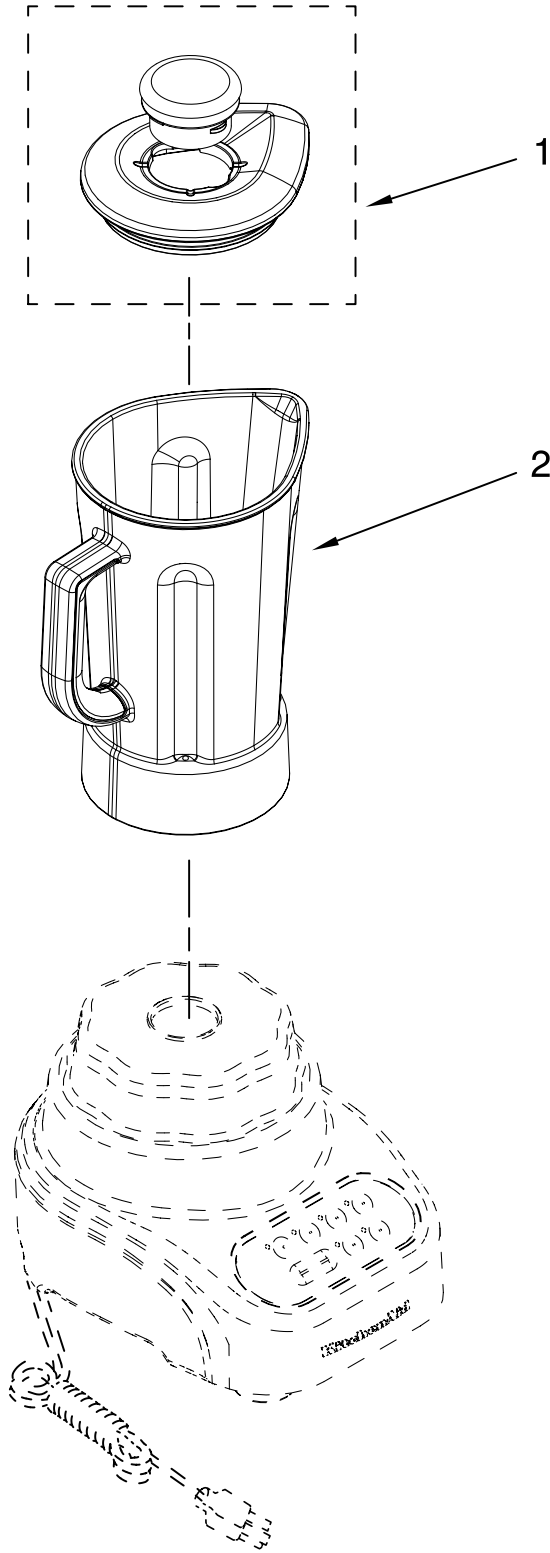

This Owner's Manual is provided and hosted by Appliance Factory Parts.

KITCHENAID KSB465QBW0 Owner's Manual

[Shop genuine replacement parts for KITCHENAID
KSB465QBW0](#)

[Find Your KITCHENAID Small Appliance Parts - Select From 538 Models](#)

----- Manual continues below -----

PARTS LIST

for

KitchenAid®

4-SPEED BLENDER

48 OZ. PLASTIC JAR

MODELS:

KSB465WH0 (White)
KSB465OB0 (Onyx Black)
KSB465ER0 (Empire Red)
KSB465QWH0 (White)
KSB465QOB0 (Onyx Black)
KSB465QER0 (Empire Red)
KSB465QBW0 (Blue Willow)

FOR CUSTOMER SATISFACTION ALWAYS USE
FACTORY SPECIFICATION PARTS

KITCHENAID

ST. JOSEPH MICHIGAN 49085

UNIT PARTS

FOR VARIATIONS OF MODEL: KSB465__0

Illus. No.	Part No.	DESCRIPTION
1		Literature Parts
	W10171492	Use & Care, Trilin
	W10202948	Repair Parts List
2		Housing, Upper
	W10184001	White
	W10184003	Onyx Black
	W10184002	Empire Red
	W10299793	Blue Willow
3	W10068250	Screw
4		Control Assembly (Incl. Overlay)
	W10182275	Elephant
	W10182274	Charcoal
5	9709366	Seal, Motor
6	9708887	Motor, 120V, 5sp
7	9708914	Coupling, Drive
8		Base
	W10180056	Elephant
	W10180057	Charcoal
9	W10001200	Screw
10		Foot, Rubber
	9708927	Grey
11		Power Cord
	9708928	Black
	9708917	White

FOR ORDERING INFORMATION REFER TO PARTS PRICE LIST

ATTACHMENT PARTS

FOR VARIATIONS OF MODEL: KSB465__0

Illus. No.	Part No.	DESCRIPTION
1		Lid Assembly (Includes Cap)
	W10183713	Elephant
	W10183714	Charcoal
2	W10171264	Jar Assembly (Incl Blade Assy)