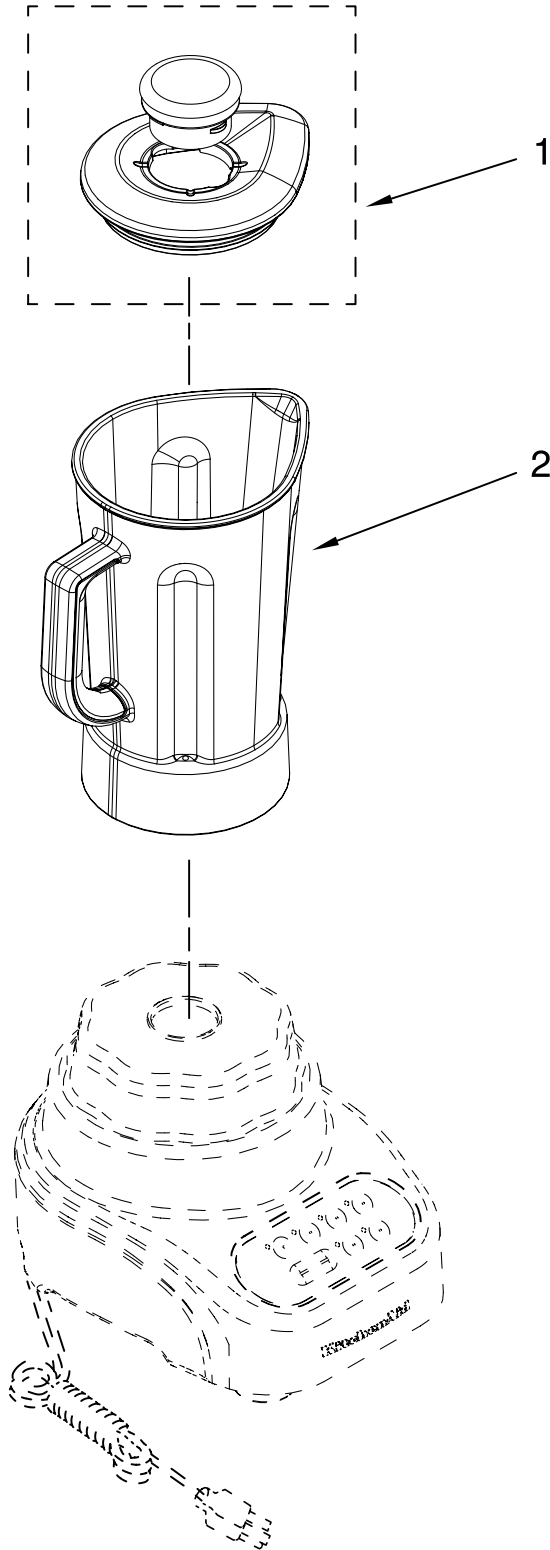

ATTACHMENT PARTS

FOR VARIATIONS OF MODEL: KSB465__0

Illus. No.	Part No.	DESCRIPTION
1		Lid Assembly (Includes Cap)
	W10183713	Elephant
	W10183714	Charcoal
2	W10171264	Jar Assembly (Incl Blade Assy)

FOR ORDERING INFORMATION REFER TO PARTS PRICE LIST