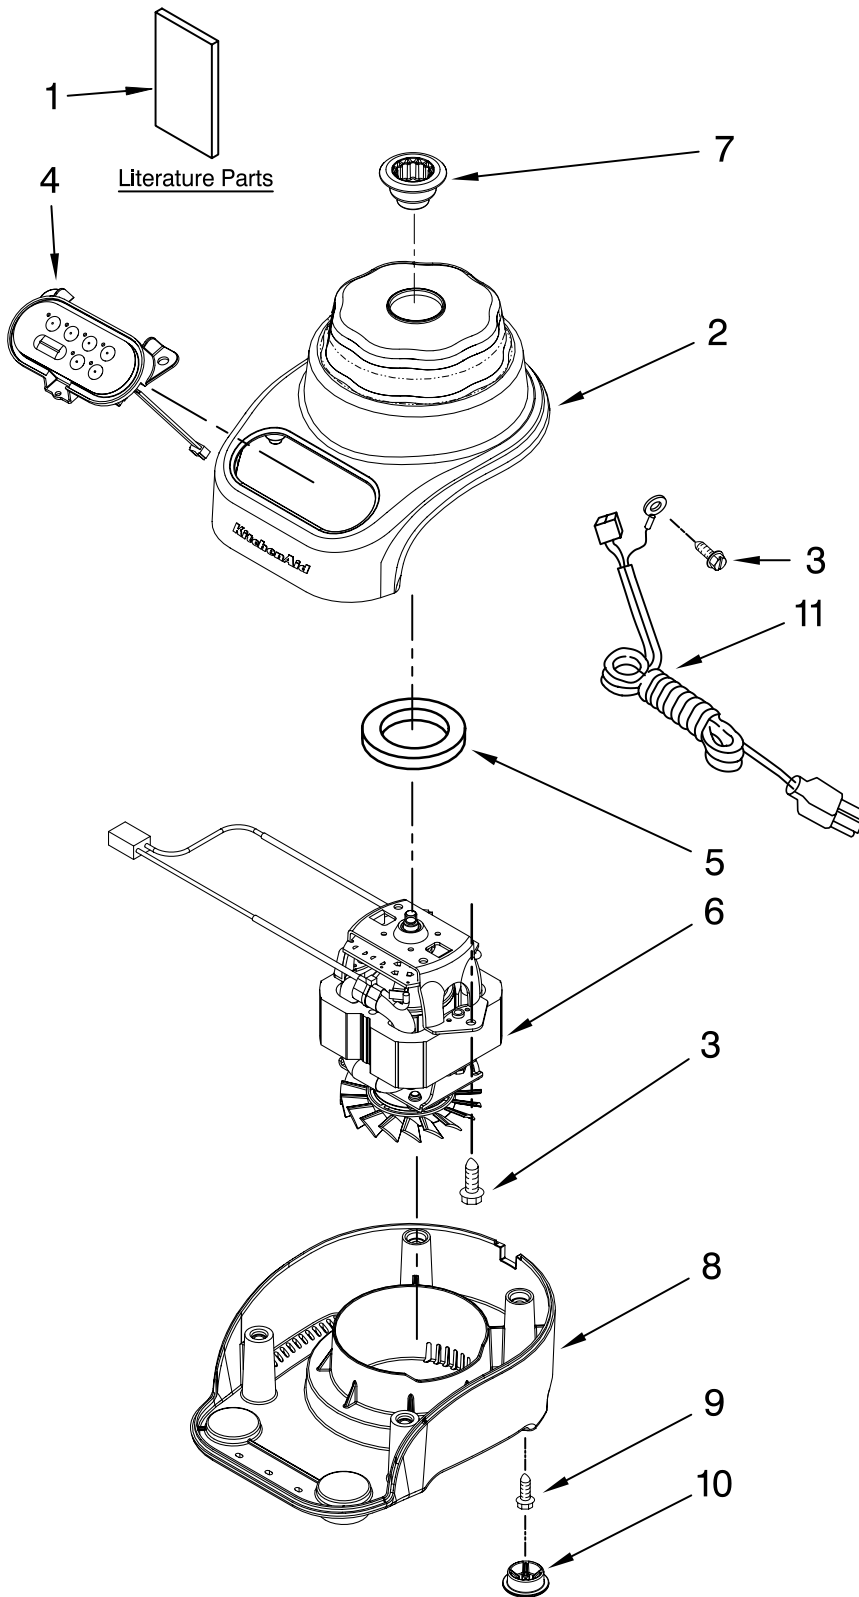

PARTS LIST

for

KitchenAid®

4-SPEED BLENDER

48 OZ. PLASTIC JAR

MODELS:

KSB465WH0 (White)
KSB465OB0 (Onyx Black)
KSB465ER0 (Empire Red)
KSB465QWH0 (White)
KSB465QOB0 (Onyx Black)
KSB465QER0 (Empire Red)
KSB465QBW0 (Blue Willow)

FOR CUSTOMER SATISFACTION ALWAYS USE
FACTORY SPECIFICATION PARTS

KITCHENAID

ST. JOSEPH MICHIGAN 49085

UNIT PARTS

FOR VARIATIONS OF MODEL: KSB465__0

Illus. No.	Part No.	DESCRIPTION
1		Literature Parts
	W10171492	Use & Care, Trilin
	W10202948	Repair Parts List
2		Housing, Upper
	W10184001	White
	W10184003	Onyx Black
	W10184002	Empire Red
	W10299793	Blue Willow
3	W10068250	Screw
4		Control Assembly (Incl. Overlay)
	W10182275	Elephant
	W10182274	Charcoal
5	9709366	Seal, Motor
6	9708887	Motor, 120V, 5sp
7	9708914	Coupling, Drive
8		Base
	W10180056	Elephant
	W10180057	Charcoal
9	W10001200	Screw
10		Foot, Rubber
	9708927	Grey
11		Power Cord
	9708928	Black
	9708917	White

FOR ORDERING INFORMATION REFER TO PARTS PRICE LIST

ATTACHMENT PARTS

FOR VARIATIONS OF MODEL: KSB465__0

Illus. No.	Part No.	DESCRIPTION
1		Lid Assembly (Includes Cap)
	W10183713	Elephant
	W10183714	Charcoal
2	W10171264	Jar Assembly (Incl Blade Assy)