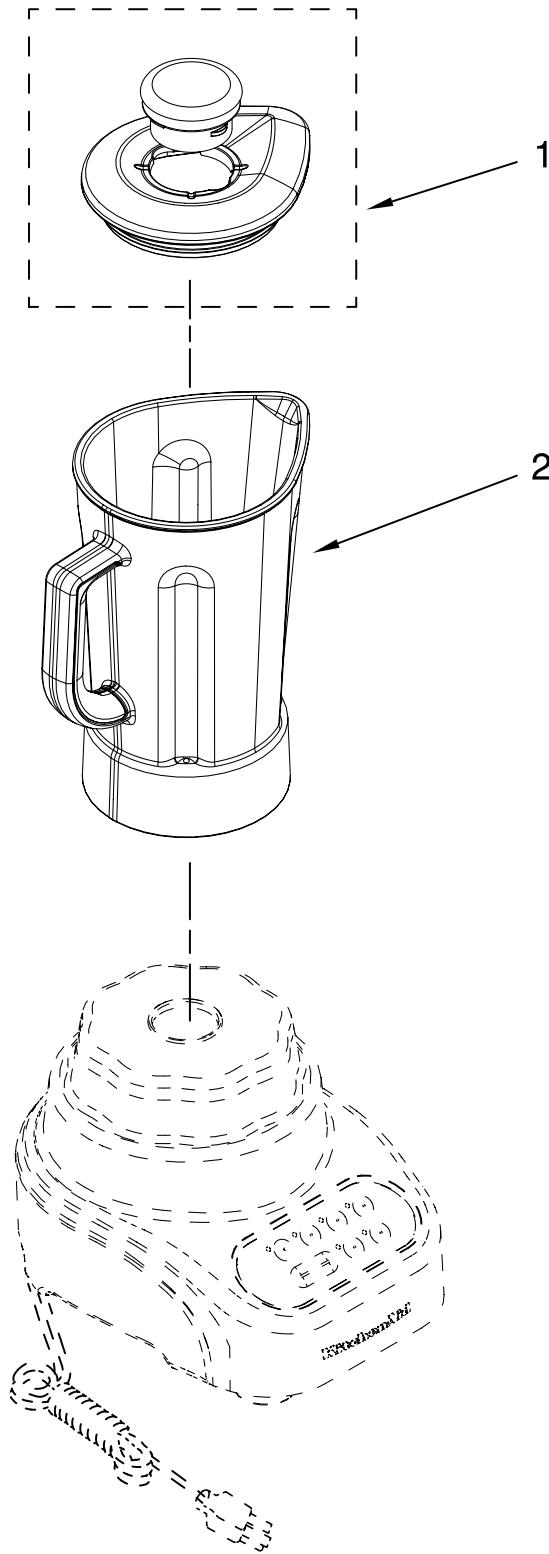

PARTS LIST

for

KitchenAid®

4-SPEED BLENDER

48 OZ. PLASTIC JAR

MODELS:

KSB465WH0 (White)
KSB465OB0 (Onyx Black)
KSB465ER0 (Empire Red)
KSB465QWH0 (White)
KSB465QOB0 (Onyx Black)
KSB465QER0 (Empire Red)
KSB465QBW0 (Blue Willow)

FOR CUSTOMER SATISFACTION ALWAYS USE
FACTORY SPECIFICATION PARTS

KITCHENAID

ST. JOSEPH MICHIGAN 49085

UNIT PARTS

FOR VARIATIONS OF MODEL: KSB465__0

Illus. No.	Part No.	DESCRIPTION
1		Literature Parts
	W10171492	Use & Care, Trilin
	W10202948	Repair Parts List
2		Housing, Upper
	W10184001	White
	W10184003	Onyx Black
	W10184002	Empire Red
	W10299793	Blue Willow
3	W10068250	Screw
4		Control Assembly (Incl. Overlay)
	W10182275	Elephant
	W10182274	Charcoal
5	9709366	Seal, Motor
6	9708887	Motor, 120V, 5sp
7	9708914	Coupling, Drive
8		Base
	W10180056	Elephant
	W10180057	Charcoal
9	W10001200	Screw
10		Foot, Rubber
	9708927	Grey
11		Power Cord
	9708928	Black
	9708917	White

FOR ORDERING INFORMATION REFER TO PARTS PRICE LIST

ATTACHMENT PARTS

FOR VARIATIONS OF MODEL: KSB465__0

Illus. No.	Part No.	DESCRIPTION
1		Lid Assembly (Includes Cap)
	W10183713	Elephant
	W10183714	Charcoal
2	W10171264	Jar Assembly (Incl Blade Assy)