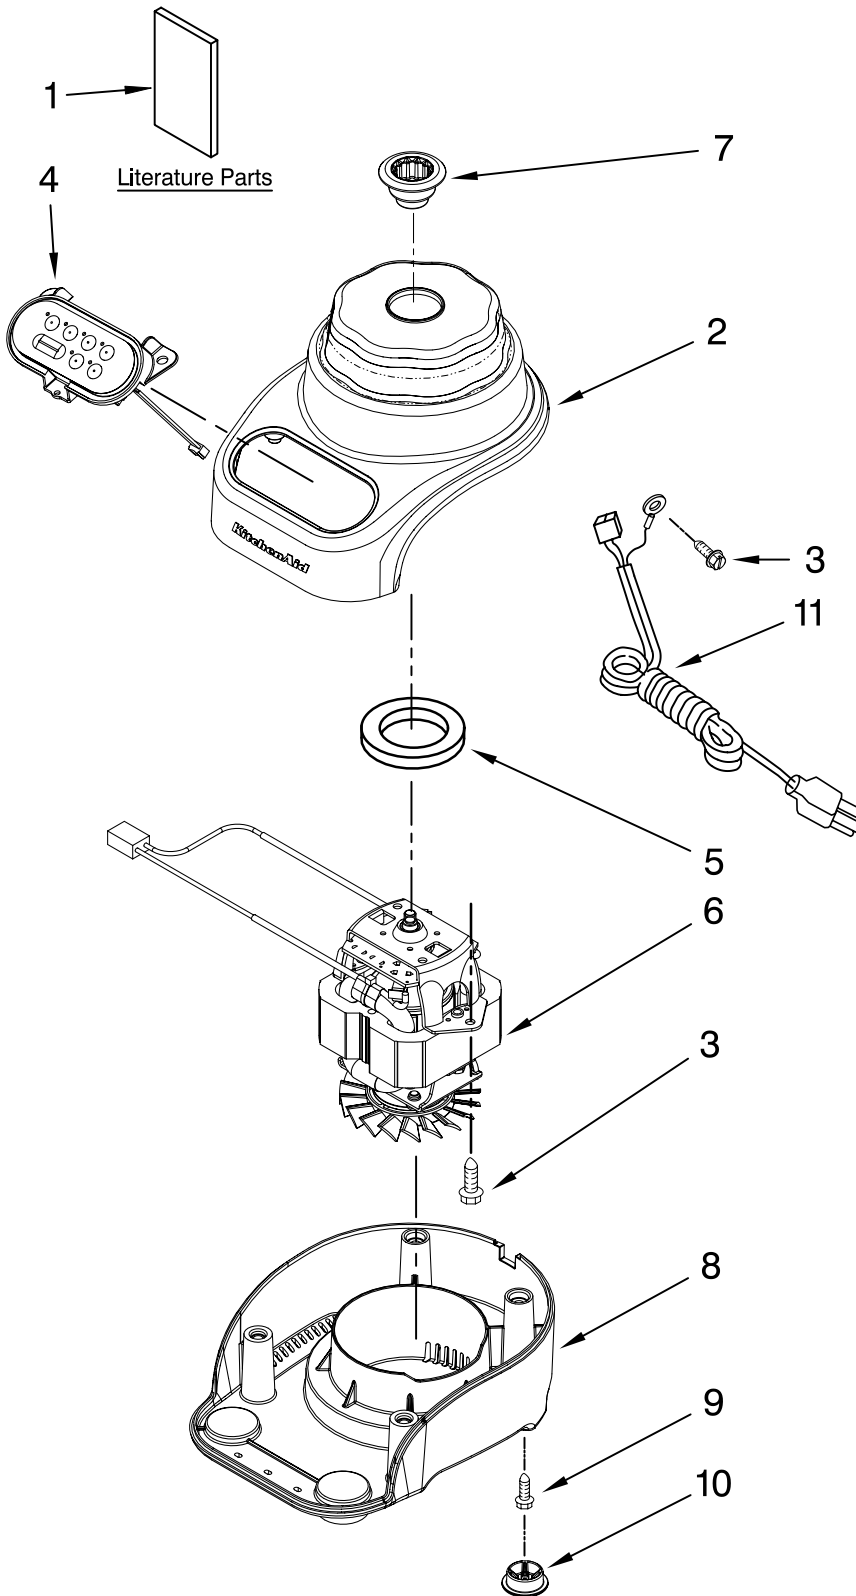

# UNIT PARTS

FOR VARIATIONS OF MODEL: KSB465\_\_0

Illus. No.	Part No.	DESCRIPTION
1		Literature Parts
	W10171492	Use & Care, Trilin
	W10202948	Repair Parts List
2		Housing, Upper
	W10184001	White
	W10184003	Onyx Black
	W10184002	Empire Red
	W10299793	Blue Willow
3	W10068250	Screw
4		Control Assembly (Incl. Overlay)
	W10182275	Elephant
	W10182274	Charcoal
5	9709366	Seal, Motor
6	9708887	Motor, 120V, 5sp
7	9708914	Coupling, Drive
8		Base
	W10180056	Elephant
	W10180057	Charcoal
9	W10001200	Screw
10		Foot, Rubber
	9708927	Grey
11		Power Cord
	9708928	Black
	9708917	White