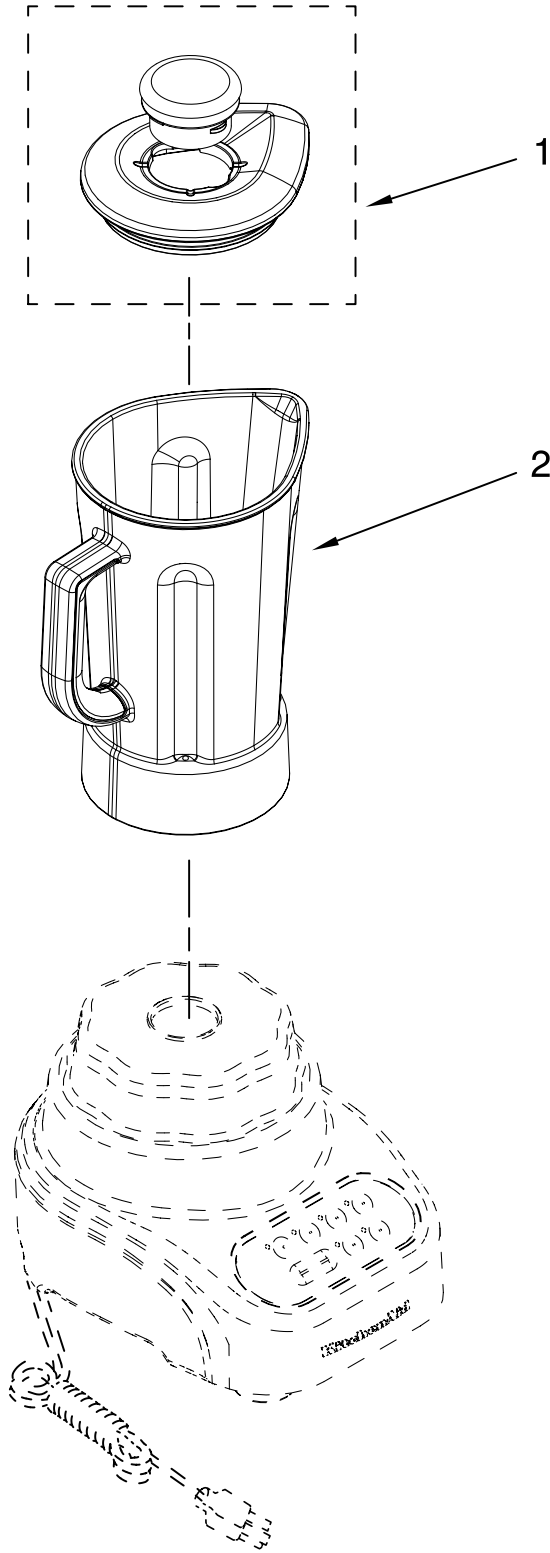

This Owner's Manual is provided and hosted by [Appliance Factory Parts](#).

KITCHENAID KSB465QOB0 Owner's Manual

[Shop genuine replacement parts for KITCHENAID
KSB465QOB0](#)

[Find Your KITCHENAID Small Appliance Parts - Select From 538 Models](#)

----- Manual continues below -----

PARTS LIST

for

KitchenAid®

4-SPEED BLENDER

48 OZ. PLASTIC JAR

MODELS:

KSB465WH0 (White)
KSB465OB0 (Onyx Black)
KSB465ER0 (Empire Red)
KSB465QWH0 (White)
KSB465QOB0 (Onyx Black)
KSB465QER0 (Empire Red)
KSB465QBW0 (Blue Willow)

FOR CUSTOMER SATISFACTION ALWAYS USE
FACTORY SPECIFICATION PARTS

KITCHENAID

ST. JOSEPH MICHIGAN 49085

UNIT PARTS

FOR VARIATIONS OF MODEL: KSB465__0

Illus. No.	Part No.	DESCRIPTION
1		Literature Parts
	W10171492	Use & Care, Trilin
	W10202948	Repair Parts List
2		Housing, Upper
	W10184001	White
	W10184003	Onyx Black
	W10184002	Empire Red
	W10299793	Blue Willow
3	W10068250	Screw
4		Control Assembly (Incl. Overlay)
	W10182275	Elephant
	W10182274	Charcoal
5	9709366	Seal, Motor
6	9708887	Motor, 120V, 5sp
7	9708914	Coupling, Drive
8		Base
	W10180056	Elephant
	W10180057	Charcoal
9	W10001200	Screw
10		Foot, Rubber
	9708927	Grey
11		Power Cord
	9708928	Black
	9708917	White

FOR ORDERING INFORMATION REFER TO PARTS PRICE LIST

ATTACHMENT PARTS

FOR VARIATIONS OF MODEL: KSB465__0

Illus. No.	Part No.	DESCRIPTION
1		Lid Assembly (Includes Cap)
	W10183713	Elephant
	W10183714	Charcoal
2	W10171264	Jar Assembly (Incl Blade Assy)