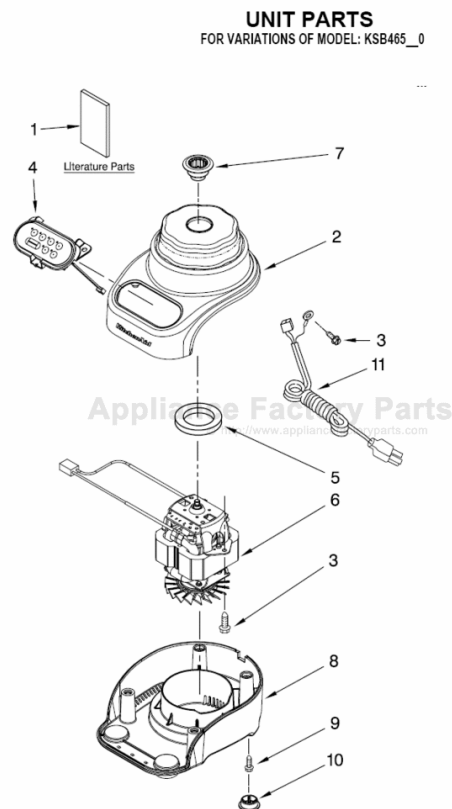

This Owner's Manual is provided and hosted by [Appliance Factory Parts](#).

KITCHENAID KSB465QOB0 Owner's Manual

[Shop genuine replacement parts for KITCHENAID
KSB465QOB0](#)

[Find Your KITCHENAID Small Appliance Parts - Select From 538 Models](#)

----- Manual continues below -----

PARTS LIST

for

KitchenAid®

4-SPEED BLENDER

48 OZ. PLASTIC JAR

MODELS:

KSB465WH0 (White)
KSB465OB0 (Onyx Black)
KSB465ER0 (Empire Red)
KSB465QWH0 (White)
KSB465QOB0 (Onyx Black)
KSB465QER0 (Empire Red)
KSB465QBW0 (Blue Willow)

FOR CUSTOMER SATISFACTION ALWAYS USE
FACTORY SPECIFICATION PARTS

KITCHENAID

ST. JOSEPH MICHIGAN 49085

UNIT PARTS

FOR VARIATIONS OF MODEL: KSB465__0

Illus. No.	Part No.	DESCRIPTION
1		Literature Parts
	W10171492	Use & Care, Trilin
	W10202948	Repair Parts List
2		Housing, Upper
	W10184001	White
	W10184003	Onyx Black
	W10184002	Empire Red
	W10299793	Blue Willow
3	W10068250	Screw
4		Control Assembly (Incl. Overlay)
	W10182275	Elephant
	W10182274	Charcoal
5	9709366	Seal, Motor
6	9708887	Motor, 120V, 5sp
7	9708914	Coupling, Drive
8		Base
	W10180056	Elephant
	W10180057	Charcoal
9	W10001200	Screw
10		Foot, Rubber
	9708927	Grey
11		Power Cord
	9708928	Black
	9708917	White

FOR ORDERING INFORMATION REFER TO PARTS PRICE LIST

ATTACHMENT PARTS

FOR VARIATIONS OF MODEL: KSB465__0

Illus. No.	Part No.	DESCRIPTION
1		Lid Assembly (Includes Cap)
	W10183713	Elephant
	W10183714	Charcoal
2	W10171264	Jar Assembly (Incl Blade Assy)