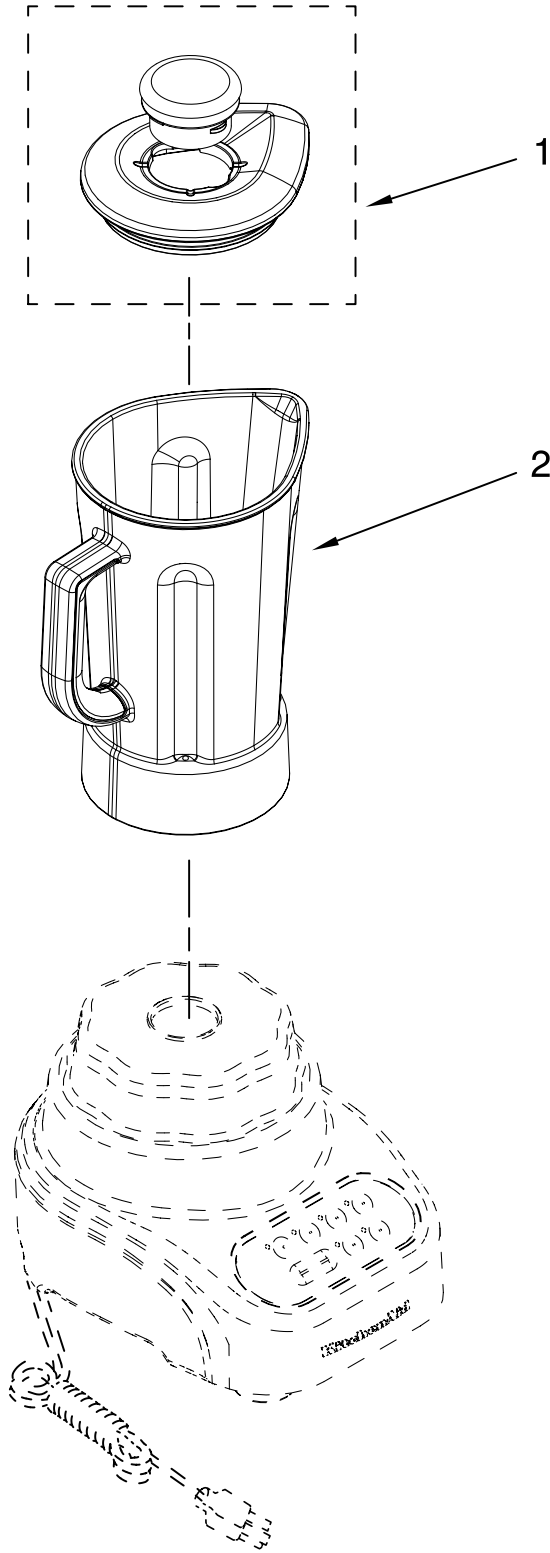

ATTACHMENT PARTS

FOR VARIATIONS OF MODEL: KSB465__0

Illus. No.	Part No.	DESCRIPTION
1		Lid Assembly (Includes Cap)
	W10183713	Elephant
	W10183714	Charcoal
2	W10171264	Jar Assembly (Incl Blade Assy)

FOR ORDERING INFORMATION REFER TO PARTS PRICE LIST