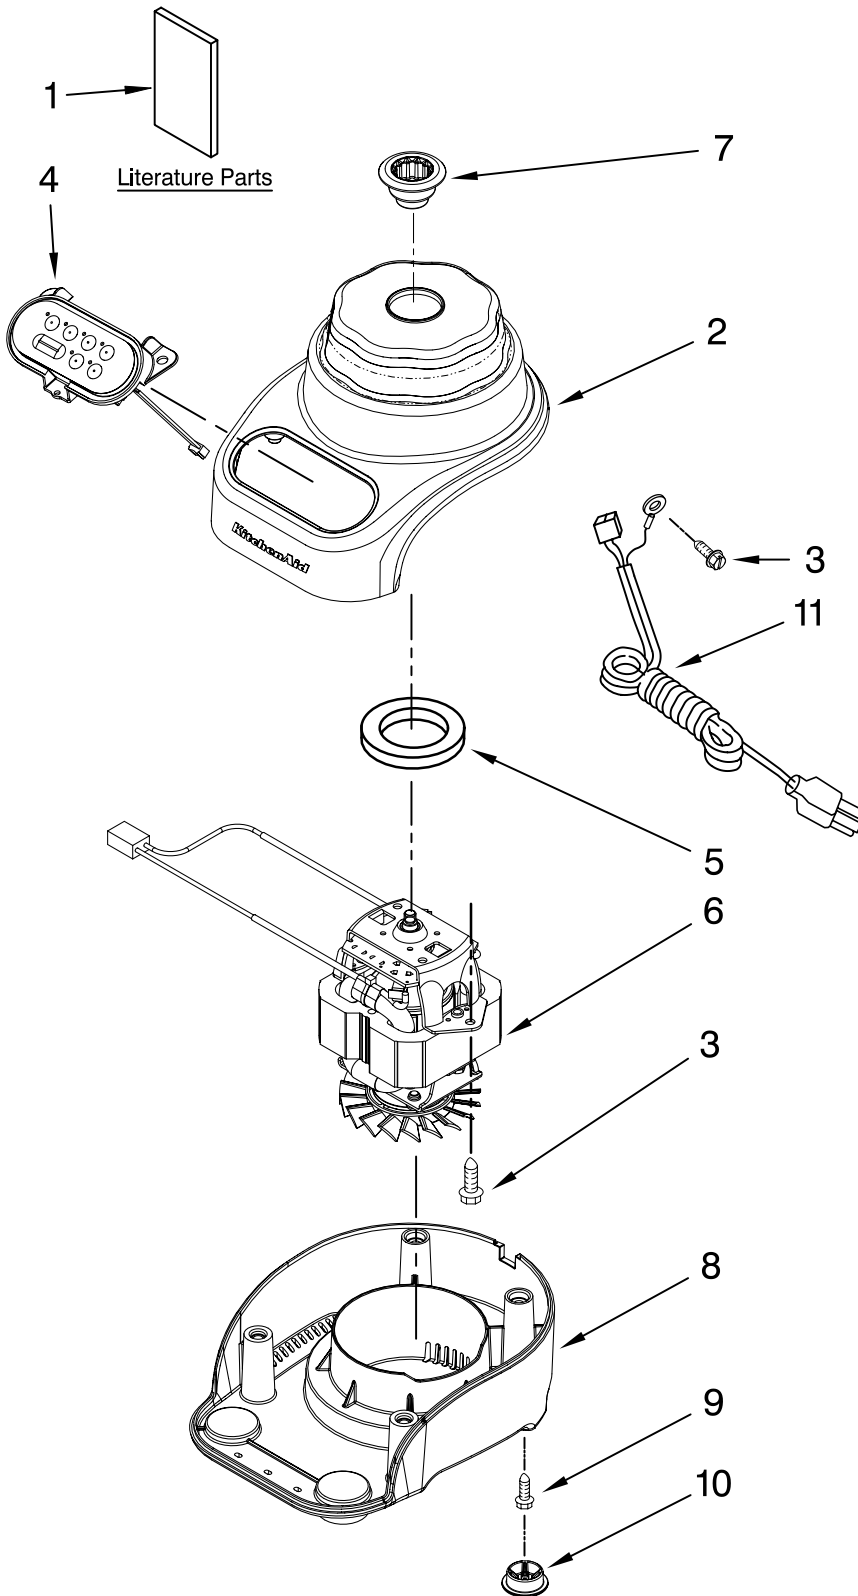

# UNIT PARTS

FOR VARIATIONS OF MODEL: KSB465\_\_0

| Illus. No. | Part No.  | DESCRIPTION                      |
|------------|-----------|----------------------------------|
| 1          |           | Literature Parts                 |
|            | W10171492 | Use & Care, Trilin               |
|            | W10202948 | Repair Parts List                |
| 2          |           | Housing, Upper                   |
|            | W10184001 | White                            |
|            | W10184003 | Onyx Black                       |
|            | W10184002 | Empire Red                       |
|            | W10299793 | Blue Willow                      |
| 3          | W10068250 | Screw                            |
| 4          |           | Control Assembly (Incl. Overlay) |
|            | W10182275 | Elephant                         |
|            | W10182274 | Charcoal                         |
| 5          | 9709366   | Seal, Motor                      |
| 6          | 9708887   | Motor, 120V, 5sp                 |
| 7          | 9708914   | Coupling, Drive                  |
| 8          |           | Base                             |
|            | W10180056 | Elephant                         |
|            | W10180057 | Charcoal                         |
| 9          | W10001200 | Screw                            |
| 10         |           | Foot, Rubber                     |
|            | 9708927   | Grey                             |
| 11         |           | Power Cord                       |
|            | 9708928   | Black                            |
|            | 9708917   | White                            |