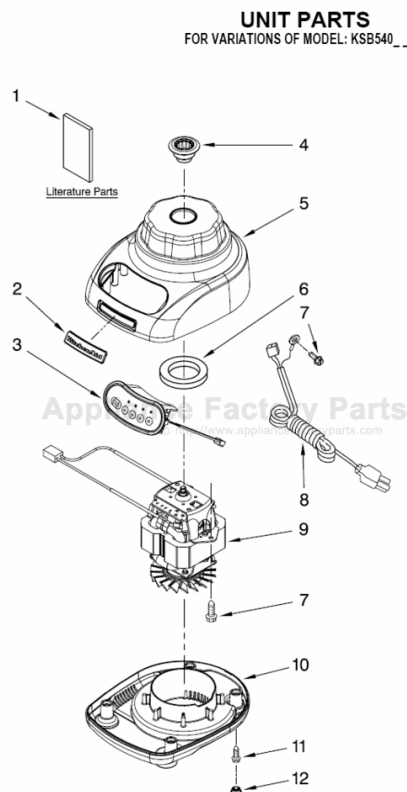

# KITCHENAID KSB540ER0 Owner's Manual

[Shop genuine replacement parts for KITCHENAID  
KSB540ER0](#)

[Find Your KITCHENAID Small Appliance Parts - Select From 538 Models](#)

----- Manual continues below -----

# PARTS LIST

for

# UNIT PARTS

FOR VARIATIONS OF MODEL: KSB540\_\_0

Illus. No.	Part No.	DESCRIPTION
1		Literature Parts
	9709948	Use & Care, Trilin
	8212403	Repair Parts List
2	9708916	Nameplate
3		Control Assembly (Incl. Overlay)
	9708847	Silver
4	9708914	Coupling, Drive
5		Housing, Upper
	9708896	White
	9709259	Empire Red
	9709226	Onyx Black
6	9709366	Seal, Motor
7	W10068250	Screw
8		Cord, Power
	9708928	Black
	9708917	White
9	9709343	Motor, 120V – 3Spd
10		Base
	9708890	White
	9709917	Empire Red
	9708937	Onyx Black
11	W10001200	Screw
12		Foot, Rubber
	9708927	Grey
	9708913	White

# ATTACHMENT PARTS

FOR VARIATIONS OF MODEL: KSB540\_\_0

Illus. No.	Part No.	DESCRIPTION
1		Lid Assembly (Includes Cap)
	9709916	Silver
2	9709940	Jar Assembly (Incl Blade Assy)

FOR ORDERING INFORMATION REFER TO PARTS PRICE LIST