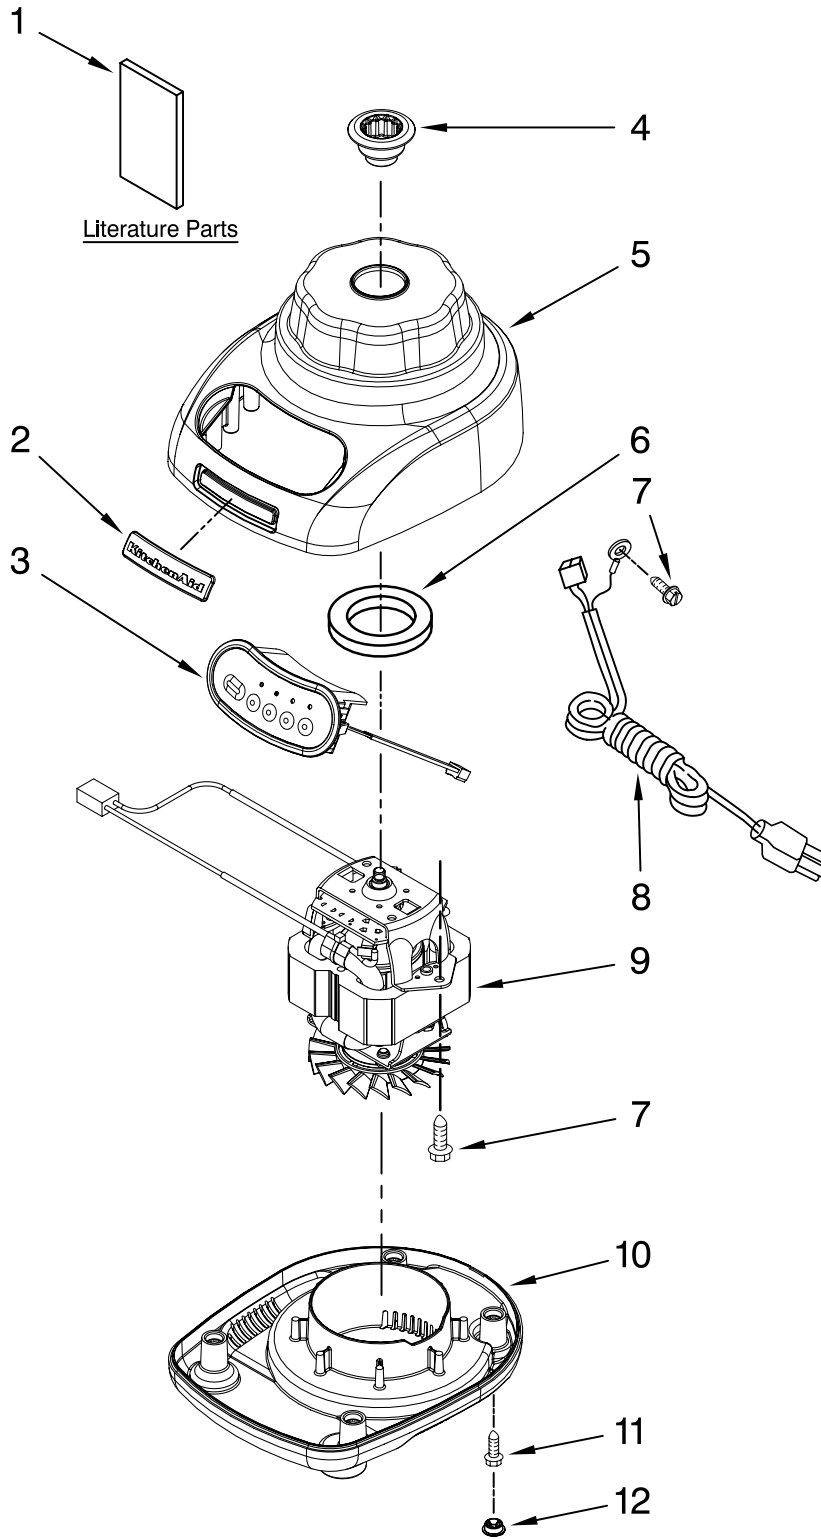

PARTS LIST

for

KitchenAid®

3-SPEED MIDLINE BLENDER

56 OZ. PLASTIC JAR

MODELS:

KSB540WH0 (White)
KSB540ER0 (Empire Red)
KSB540OB0 (Onyx Black)

FOR CUSTOMER SATISFACTION ALWAYS USE
FACTORY SPECIFICATION PARTS

UNIT PARTS

FOR VARIATIONS OF MODEL: KSB540__0

Illus. No.	Part No.	DESCRIPTION
1		Literature Parts
	9709948	Use & Care, Trilin
	8212403	Repair Parts List
2	9708916	Nameplate
3		Control Assembly (Incl. Overlay)
	9708847	Silver
4	9708914	Coupling, Drive
5		Housing, Upper
	9708896	White
	9709259	Empire Red
	9709226	Onyx Black
6	9709366	Seal, Motor
7	W10068250	Screw
8		Cord, Power
	9708928	Black
	9708917	White
9	9709343	Motor, 120V – 3Spd
10		Base
	9708890	White
	9709917	Empire Red
	9708937	Onyx Black
11	W10001200	Screw
12		Foot, Rubber
	9708927	Grey
	9708913	White

FOR ORDERING INFORMATION REFER TO PARTS PRICE LIST

ATTACHMENT PARTS

FOR VARIATIONS OF MODEL: KSB540__0

Illus. No.	Part No.	DESCRIPTION
1		Lid Assembly (Includes Cap)
	9709916	Silver
2	9709940	Jar Assembly (Incl Blade Assy)