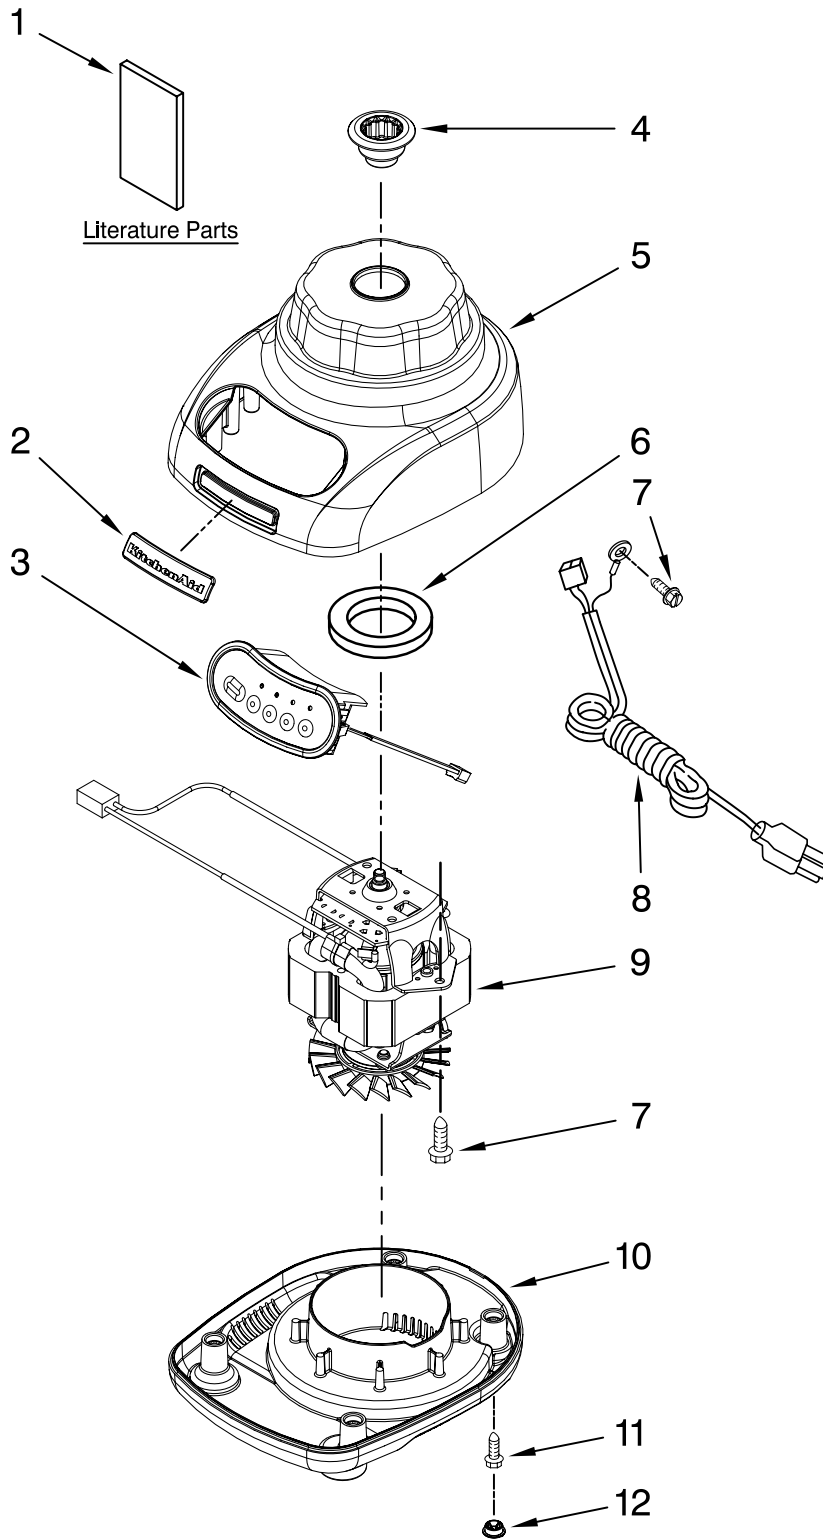

# UNIT PARTS

FOR VARIATIONS OF MODEL: KSB540\_\_0

Illus. No.	Part No.	DESCRIPTION
1		Literature Parts
	9709948	Use & Care, Trilin
	8212403	Repair Parts List
2	9708916	Nameplate
3		Control Assembly (Incl. Overlay)
	9708847	Silver
4	9708914	Coupling, Drive
5		Housing, Upper
	9708896	White
	9709259	Empire Red
	9709226	Onyx Black
6	9709366	Seal, Motor
7	W10068250	Screw
8		Cord, Power
	9708928	Black
	9708917	White
9	9709343	Motor, 120V – 3Spd
10		Base
	9708890	White
	9709917	Empire Red
	9708937	Onyx Black
11	W10001200	Screw
12		Foot, Rubber
	9708927	Grey
	9708913	White