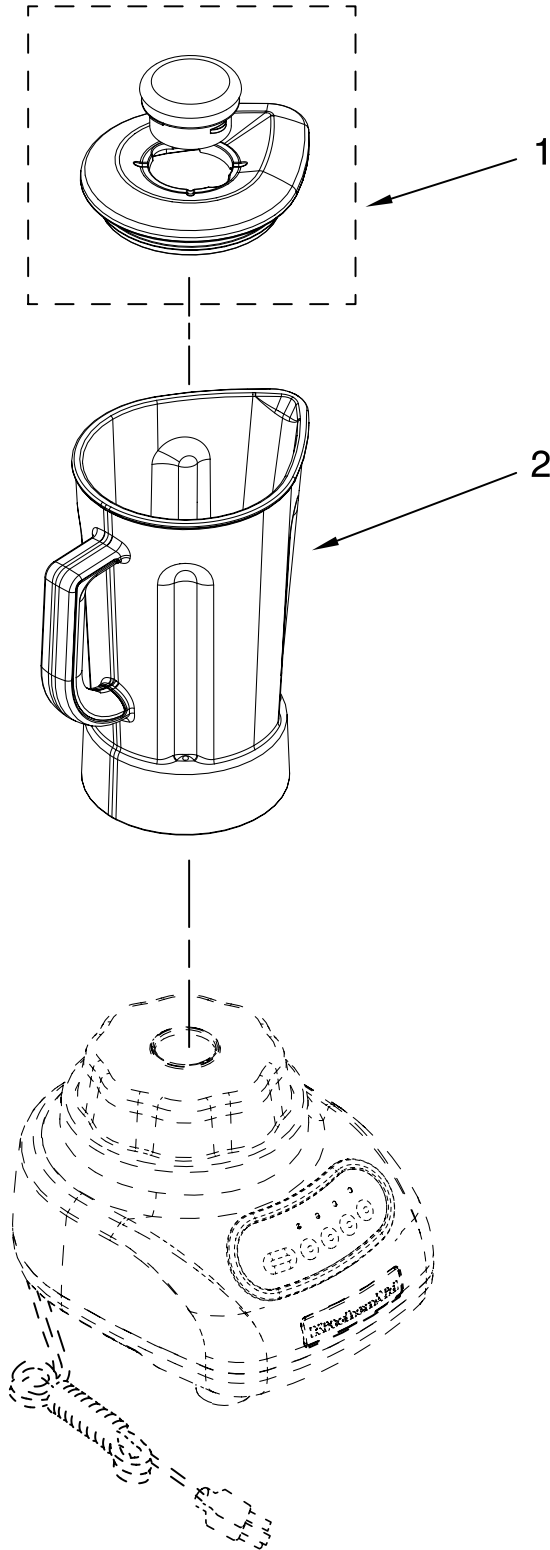

# KITCHENAID KSB540ER0 Owner's Manual

[Shop genuine replacement parts for KITCHENAID  
KSB540ER0](#)

[Find Your KITCHENAID Small Appliance Parts - Select From 538 Models](#)

----- Manual continues below -----

# UNIT PARTS

FOR VARIATIONS OF MODEL: KSB540\_\_0

Illus. No.	Part No.	DESCRIPTION
1		Literature Parts
	9709948	Use & Care, Trilin
	8212403	Repair Parts List
2	9708916	Nameplate
3		Control Assembly (Incl. Overlay)
	9708847	Silver
4	9708914	Coupling, Drive
5		Housing, Upper
	9708896	White
	9709259	Empire Red
	9709226	Onyx Black
6	9709366	Seal, Motor
7	W10068250	Screw
8		Cord, Power
	9708928	Black
	9708917	White
9	9709343	Motor, 120V – 3Spd
10		Base
	9708890	White
	9709917	Empire Red
	9708937	Onyx Black
11	W10001200	Screw
12		Foot, Rubber
	9708927	Grey
	9708913	White

# ATTACHMENT PARTS

FOR VARIATIONS OF MODEL: KSB540\_\_0

Illus. No.	Part No.	DESCRIPTION
1		Lid Assembly (Includes Cap)
	9709916	Silver
2	9709940	Jar Assembly (Incl Blade Assy)

FOR ORDERING INFORMATION REFER TO PARTS PRICE LIST