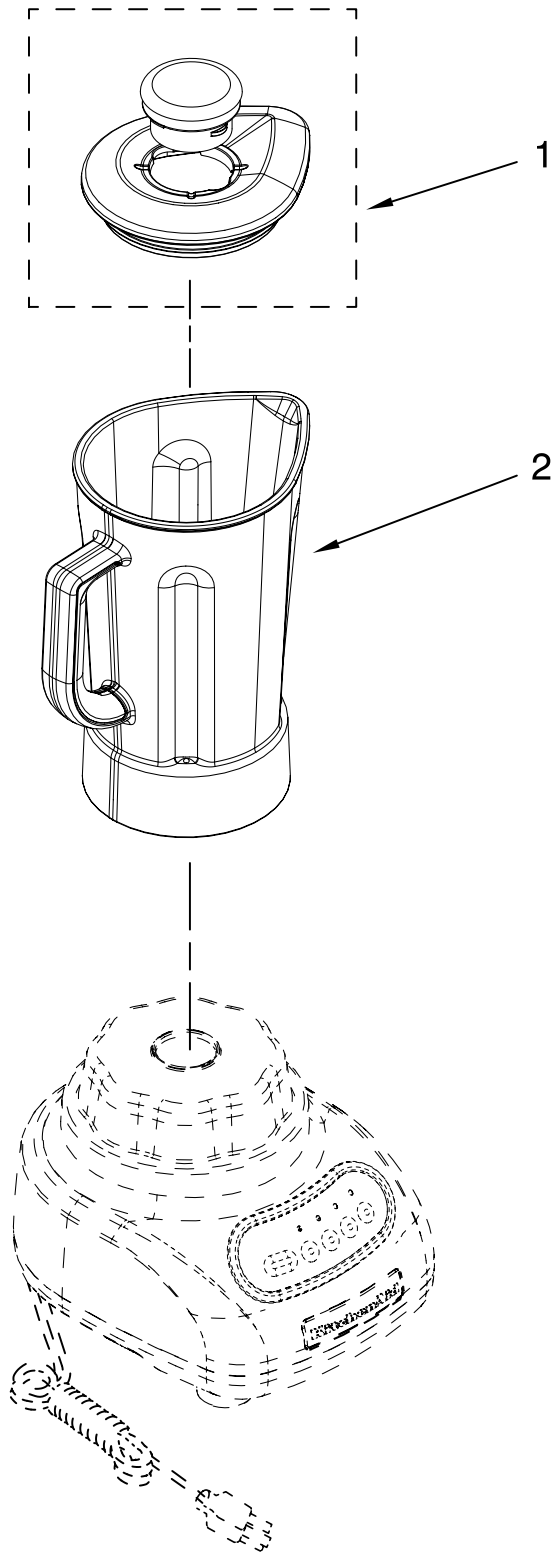

PARTS LIST

for

KitchenAid®

3-SPEED MIDLINE BLENDER

56 OZ. PLASTIC JAR

MODELS:

KSB540WH0 (White)
KSB540ER0 (Empire Red)
KSB540OB0 (Onyx Black)

FOR CUSTOMER SATISFACTION ALWAYS USE
FACTORY SPECIFICATION PARTS

UNIT PARTS

FOR VARIATIONS OF MODEL: KSB540__0

Illus. No.	Part No.	DESCRIPTION
1		Literature Parts
	9709948	Use & Care, Trilin
	8212403	Repair Parts List
2	9708916	Nameplate
3		Control Assembly (Incl. Overlay)
	9708847	Silver
4	9708914	Coupling, Drive
5		Housing, Upper
	9708896	White
	9709259	Empire Red
	9709226	Onyx Black
6	9709366	Seal, Motor
7	W10068250	Screw
8		Cord, Power
	9708928	Black
	9708917	White
9	9709343	Motor, 120V – 3Spd
10		Base
	9708890	White
	9709917	Empire Red
	9708937	Onyx Black
11	W10001200	Screw
12		Foot, Rubber
	9708927	Grey
	9708913	White

FOR ORDERING INFORMATION REFER TO PARTS PRICE LIST

ATTACHMENT PARTS

FOR VARIATIONS OF MODEL: KSB540__0

Illus. No.	Part No.	DESCRIPTION
1		Lid Assembly (Includes Cap)
	9709916	Silver
2	9709940	Jar Assembly (Incl Blade Assy)