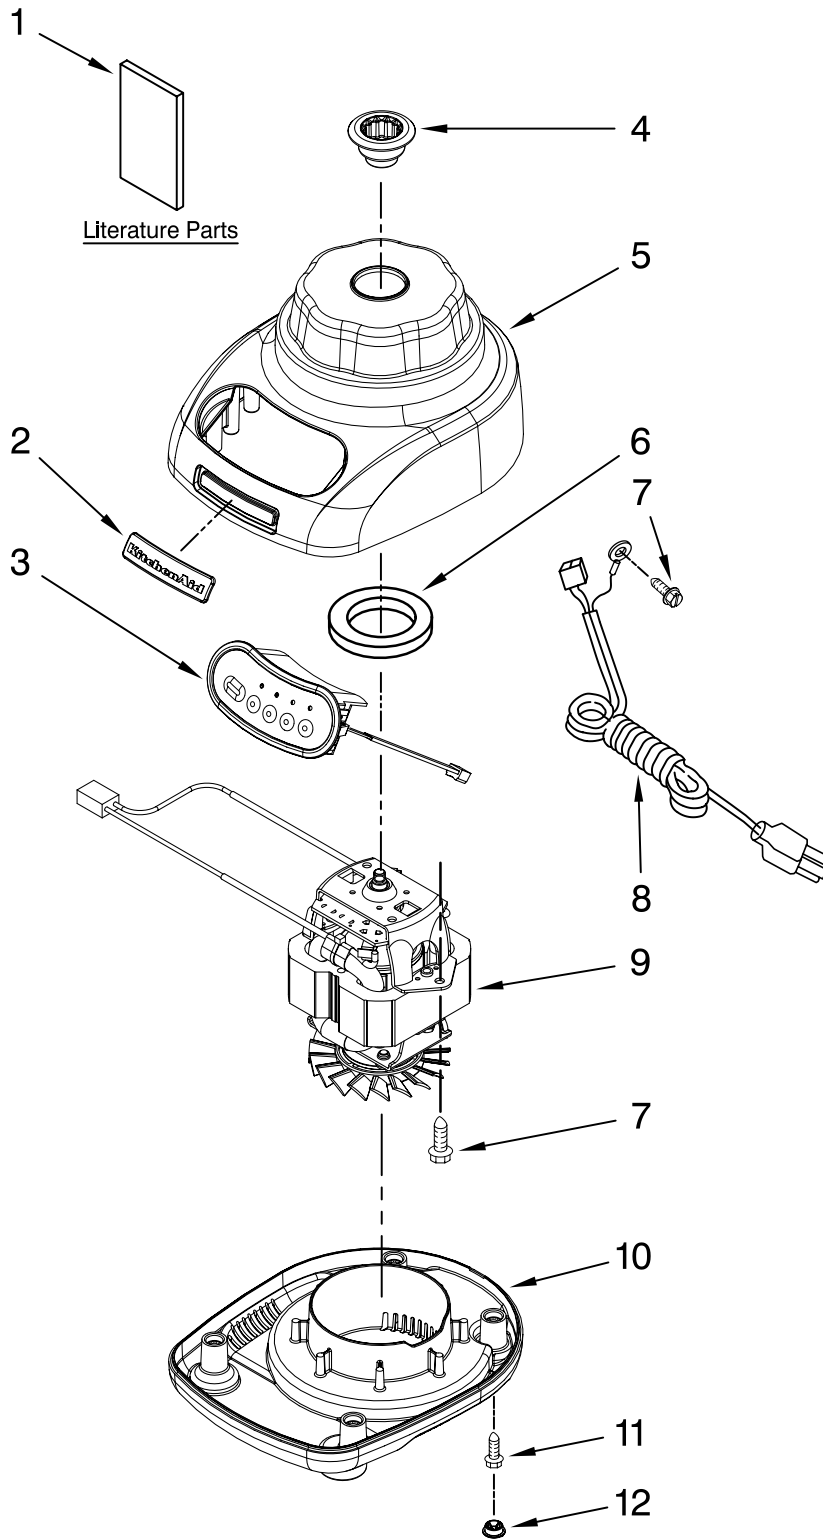

----- Manual continues below -----

PARTS LIST

for

KitchenAid®

3-SPEED MIDLINE BLENDER

56 OZ. PLASTIC JAR

MODELS:

KSB540WH0 (White)
KSB540ER0 (Empire Red)
KSB540OB0 (Onyx Black)

**FOR CUSTOMER SATISFACTION ALWAYS USE
FACTORY SPECIFICATION PARTS**

UNIT PARTS

FOR VARIATIONS OF MODEL: KSB540__0

Illus. No.	Part No.	DESCRIPTION
1		Literature Parts
	9709948	Use & Care, Trilin
	8212403	Repair Parts List
2	9708916	Nameplate
3		Control Assembly (Incl. Overlay)
	9708847	Silver
4	9708914	Coupling, Drive
5		Housing, Upper
	9708896	White
	9709259	Empire Red
	9709226	Onyx Black
6	9709366	Seal, Motor
7	W10068250	Screw
8		Cord, Power
	9708928	Black
	9708917	White
9	9709343	Motor, 120V – 3Spd
10		Base
	9708890	White
	9709917	Empire Red
	9708937	Onyx Black
11	W10001200	Screw
12		Foot, Rubber
	9708927	Grey
	9708913	White

FOR ORDERING INFORMATION REFER TO PARTS PRICE LIST

ATTACHMENT PARTS

FOR VARIATIONS OF MODEL: KSB540__0

Illus. No.	Part No.	DESCRIPTION
1		Lid Assembly (Includes Cap)
	9709916	Silver
2	9709940	Jar Assembly (Incl Blade Assy)