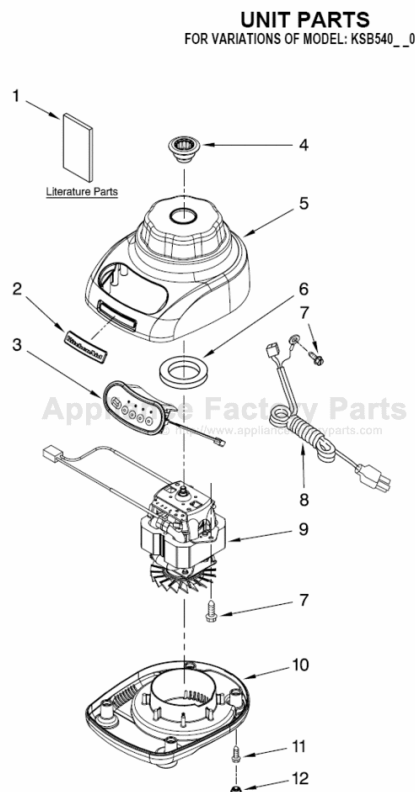

This Owner's Manual is provided and hosted by Appliance Factory Parts.

KITCHENAID KSB540WH0 Owner's Manual

[Shop genuine replacement parts for KITCHENAID
KSB540WH0](#)

[Find Your KITCHENAID Small Appliance Parts - Select From 538 Models](#)

----- Manual continues below -----

PARTS LIST

for

KitchenAid®

3-SPEED MIDLINE BLENDER

56 OZ. PLASTIC JAR

MODELS:

KSB540WH0 (White)
KSB540ER0 (Empire Red)
KSB540OB0 (Onyx Black)

**FOR CUSTOMER SATISFACTION ALWAYS USE
FACTORY SPECIFICATION PARTS**

UNIT PARTS

FOR VARIATIONS OF MODEL: KSB540__0

Illus. No.	Part No.	DESCRIPTION
1		Literature Parts
	9709948	Use & Care, Trilin
	8212403	Repair Parts List
2	9708916	Nameplate
3		Control Assembly (Incl. Overlay)
	9708847	Silver
4	9708914	Coupling, Drive
5		Housing, Upper
	9708896	White
	9709259	Empire Red
	9709226	Onyx Black
6	9709366	Seal, Motor
7	W10068250	Screw
8		Cord, Power
	9708928	Black
	9708917	White
9	9709343	Motor, 120V – 3Spd
10		Base
	9708890	White
	9709917	Empire Red
	9708937	Onyx Black
11	W10001200	Screw
12		Foot, Rubber
	9708927	Grey
	9708913	White

FOR ORDERING INFORMATION REFER TO PARTS PRICE LIST

ATTACHMENT PARTS

FOR VARIATIONS OF MODEL: KSB540__0

Illus. No.	Part No.	DESCRIPTION
1		Lid Assembly (Includes Cap)
	9709916	Silver
2	9709940	Jar Assembly (Incl Blade Assy)