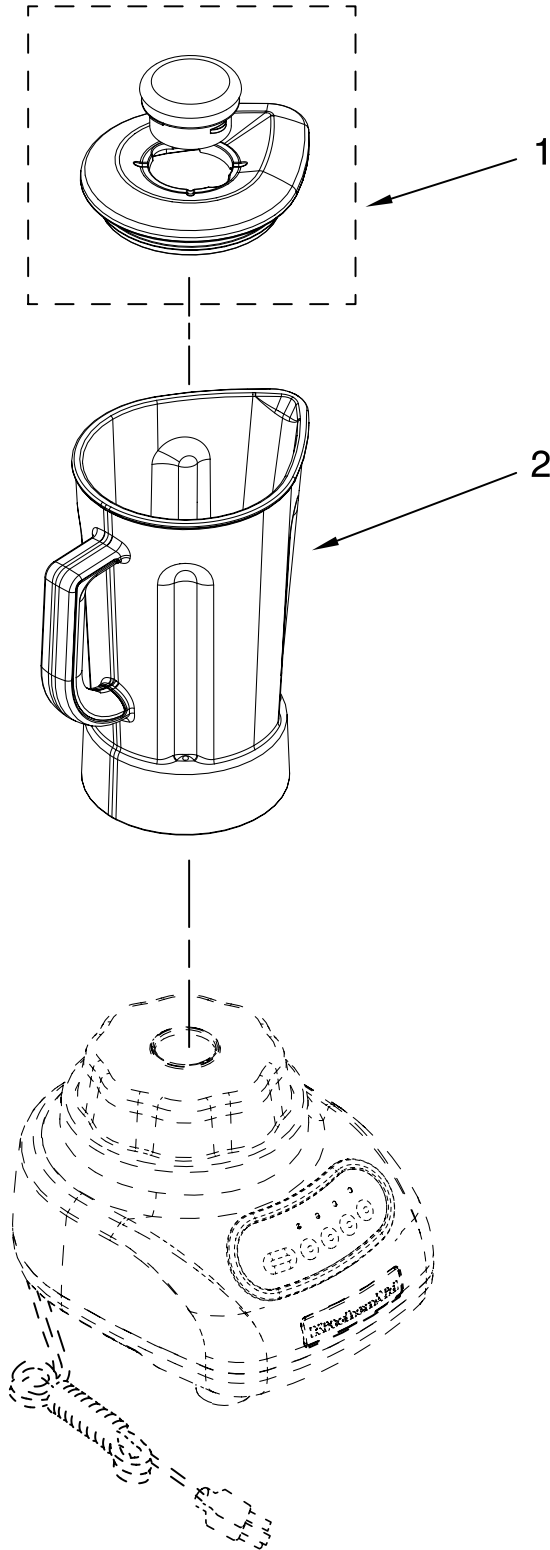

This Owner's Manual is provided and hosted by Appliance Factory Parts.

KITCHENAID KSB540WH0 Owner's Manual

[Shop genuine replacement parts for KITCHENAID
KSB540WH0](#)

[Find Your KITCHENAID Small Appliance Parts - Select From 538 Models](#)

----- Manual continues below -----

PARTS LIST

for

KitchenAid®

3-SPEED MIDLINE BLENDER

56 OZ. PLASTIC JAR

MODELS:

KSB540WH0 (White)
KSB540ER0 (Empire Red)
KSB540OB0 (Onyx Black)

**FOR CUSTOMER SATISFACTION ALWAYS USE
FACTORY SPECIFICATION PARTS**

UNIT PARTS

FOR VARIATIONS OF MODEL: KSB540__0

Illus. No.	Part No.	DESCRIPTION
1		Literature Parts
	9709948	Use & Care, Trilin
	8212403	Repair Parts List
2	9708916	Nameplate
3		Control Assembly (Incl. Overlay)
	9708847	Silver
4	9708914	Coupling, Drive
5		Housing, Upper
	9708896	White
	9709259	Empire Red
	9709226	Onyx Black
6	9709366	Seal, Motor
7	W10068250	Screw
8		Cord, Power
	9708928	Black
	9708917	White
9	9709343	Motor, 120V – 3Spd
10		Base
	9708890	White
	9709917	Empire Red
	9708937	Onyx Black
11	W10001200	Screw
12		Foot, Rubber
	9708927	Grey
	9708913	White

FOR ORDERING INFORMATION REFER TO PARTS PRICE LIST

ATTACHMENT PARTS

FOR VARIATIONS OF MODEL: KSB540__0

Illus. No.	Part No.	DESCRIPTION
1		Lid Assembly (Includes Cap)
	9709916	Silver
2	9709940	Jar Assembly (Incl Blade Assy)