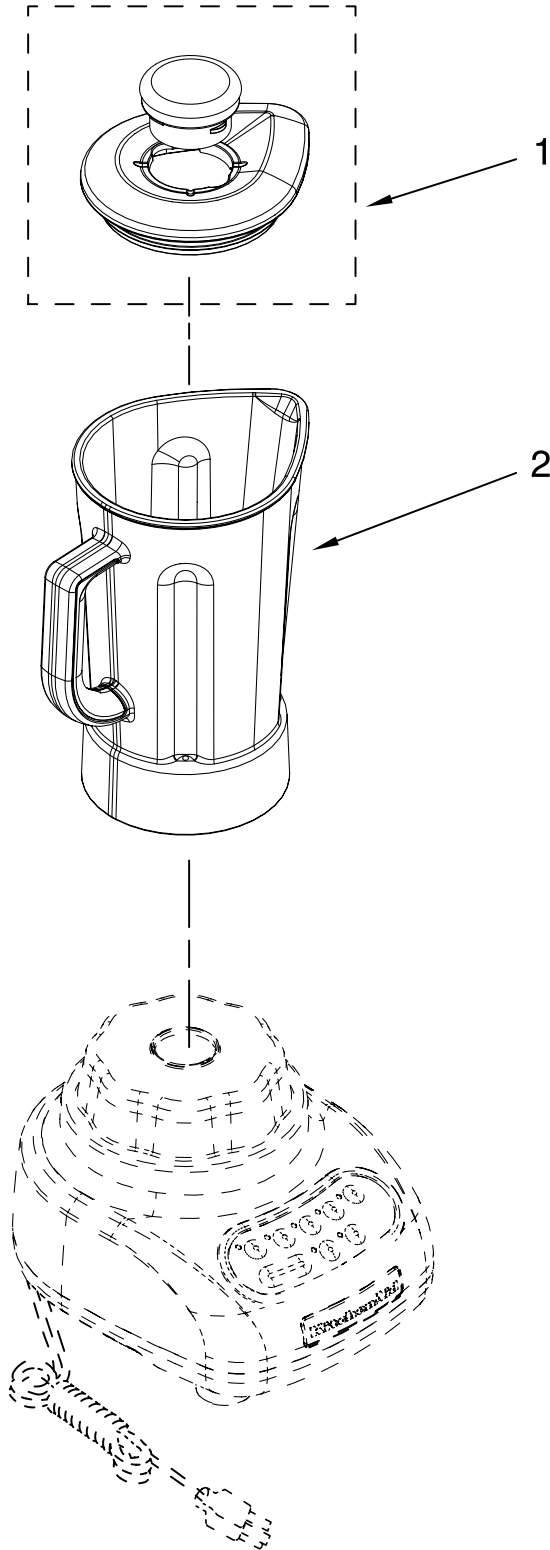

----- Manual continues below -----

PARTS LIST

for

KitchenAid®

5-SPEED MIDLINE BLENDER

56 OZ. PLASTIC JAR

MODELS:

KSB560WH0 (White)
KSB560ER0 (Empire Red)
KSB560OB0 (Onyx Black)
KSB560GC0 (Gloss Cinnamon)
KSB560MC0 (Metallic Chrome)
KSB560BW0 (Blue Willow)
KSB560TG0 (Tangerine)
KSB560PK0 (Pink)
KSB560BF0 (Buttercup)
KSB560SM0 (Silver Metallic)
KSB560CV0 (Caviar)
KSB560AQ0 (Aqua Sky)
KSB560PE0 (Pear)
KSB560BY0 (Boysenberry)
KSB560AC0 (Almond Creme)
KSB560YP0 (Yellow Pepper)

FOR CUSTOMER SATISFACTION ALWAYS USE
FACTORY SPECIFICATION PARTS

KITCHENAID

ST. JOSEPH MICHIGAN 49085

UNIT PARTS

FOR VARIATIONS OF MODEL: KSB560__0

Illus. No.	Part No.	DESCRIPTION
1	9709225	Literature Parts Use & Care, Trilin
	8212258	Repair Parts List
2		Housing, Upper
	9708896	White
	9709259	Empire Red
	9709226	Onyx Black
	9709552	Gloss Cinnamon
	9709495	Metallic Chrome
	9709558	Blue Willow
	9709496	Tangerine
	9709497	Pink
	9709942	Buttercup
	W10131077	Silver Metallic
	W10154278	Caviar
	W10193661	Aqua Sky
	W10194539	Pear
	W10253203	Boysenberry
	W10153370	Almond Creme
	W10273968	Yellow Pepper
3	W10068250	Screw
4		Control Assembly (Incl. Overlay)
	9708845	Silver
	9709339	Black
5	9709366	Seal, Motor
6	9708887	Motor, 120V, 5sp
7	W10279256	Coupling, Drive
8		Base
	9708937	Black
	9708890	White
	9709256	Red
	9709553	Gloss Cinnamon
	9709502	Metallic Chrome
	9709559	Blue Willow
	9709503	Tangerine
	9709504	Pink
	9709943	Buttercup
	W10131076	Storm Grey
	W10154275	Caviar
	W10193662	Aqua Sky
	W10194540	Pear
	W10253204	Boysenberry
	W10153630	Almond Creme
	W10273974	Yellow Pepper
9	W10001200	Screw
10		Foot, Rubber
	9708927	Grey
	9708913	White
11		Power Cord
	9708928	Black
	9708917	White
12	W10161493	Nameplate

FOR ORDERING INFORMATION REFER TO PARTS PRICE LIST

ATTACHMENT PARTS

FOR VARIATIONS OF MODEL: KSB560__0

Illus. No.	Part No.	DESCRIPTION
1		Lid Assembly (Includes Cap)
	9709363	Onyx Black
	9709361	Silver
	W10183714	Charcoal
2	9708904	Jar Assembly (Incl Blade Assy)