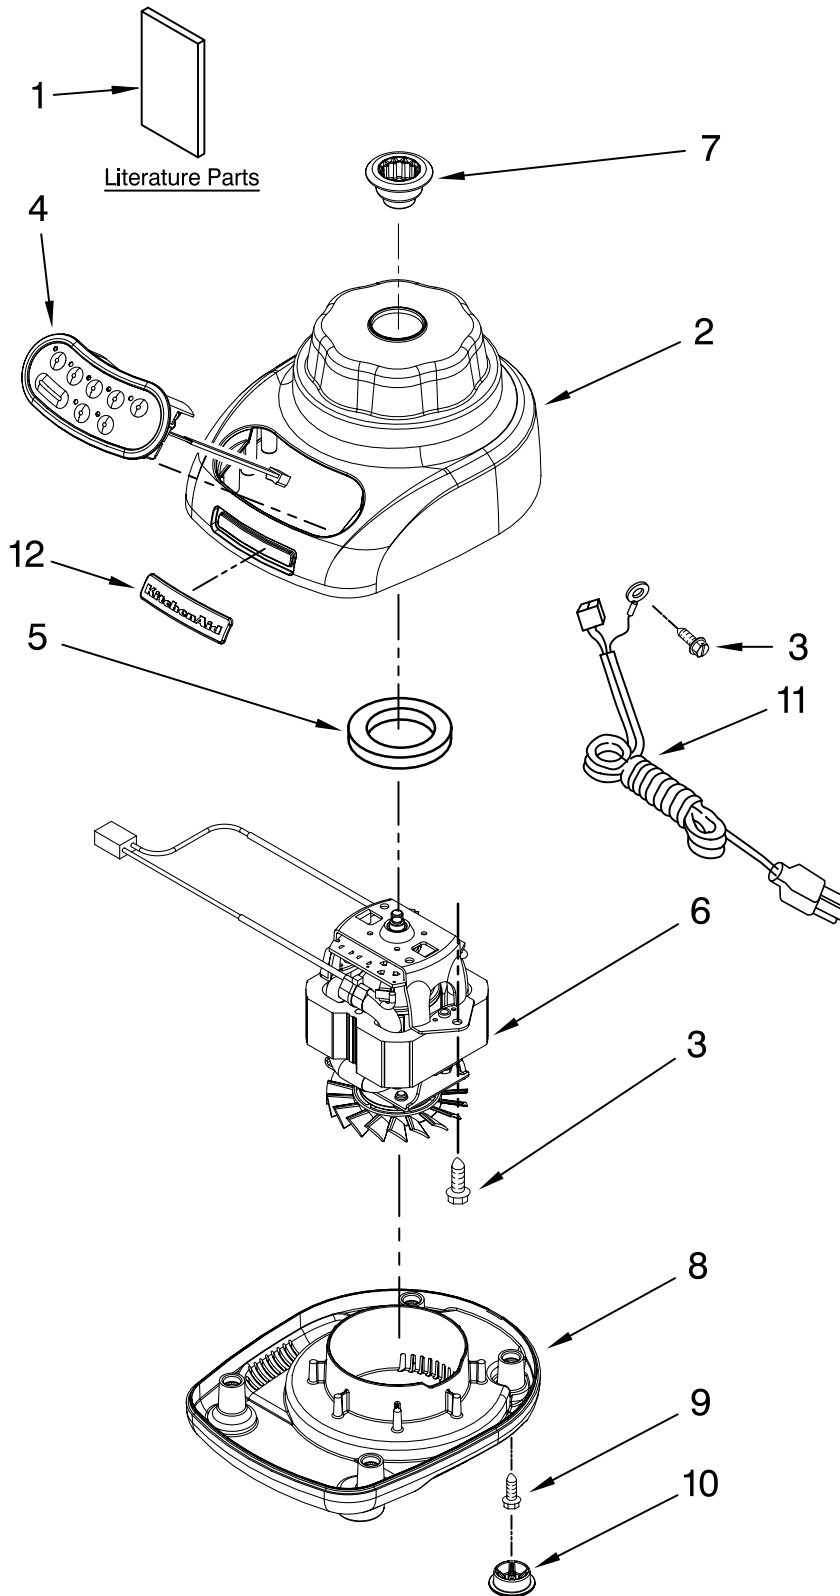

----- Manual continues below -----

PARTS LIST

for

KitchenAid®

5-SPEED MIDLINE BLENDER

56 OZ. PLASTIC JAR

MODELS:

KSB560WH0 (White)
KSB560ER0 (Empire Red)
KSB560OB0 (Onyx Black)
KSB560GC0 (Gloss Cinnamon)
KSB560MC0 (Metallic Chrome)
KSB560BW0 (Blue Willow)
KSB560TG0 (Tangerine)
KSB560PK0 (Pink)
KSB560BF0 (Buttercup)
KSB560SM0 (Silver Metallic)
KSB560CV0 (Caviar)
KSB560AQ0 (Aqua Sky)
KSB560PE0 (Pear)
KSB560BY0 (Boysenberry)
KSB560AC0 (Almond Creme)
KSB560YP0 (Yellow Pepper)

FOR CUSTOMER SATISFACTION ALWAYS USE
FACTORY SPECIFICATION PARTS

KITCHENAID

ST. JOSEPH MICHIGAN 49085

UNIT PARTS

FOR VARIATIONS OF MODEL: KSB560__0

Illus. No.	Part No.	DESCRIPTION
1	9709225	Literature Parts Use & Care, Trilin
	8212258	Repair Parts List
2		Housing, Upper
	9708896	White
	9709259	Empire Red
	9709226	Onyx Black
	9709552	Gloss Cinnamon
	9709495	Metallic Chrome
	9709558	Blue Willow
	9709496	Tangerine
	9709497	Pink
	9709942	Buttercup
	W10131077	Silver Metallic
	W10154278	Caviar
	W10193661	Aqua Sky
	W10194539	Pear
	W10253203	Boysenberry
	W10153370	Almond Creme
	W10273968	Yellow Pepper
3	W10068250	Screw
4		Control Assembly (Incl. Overlay)
	9708845	Silver
	9709339	Black
5	9709366	Seal, Motor
6	9708887	Motor, 120V, 5sp
7	W10279256	Coupling, Drive
8		Base
	9708937	Black
	9708890	White
	9709256	Red
	9709553	Gloss Cinnamon
	9709502	Metallic Chrome
	9709559	Blue Willow
	9709503	Tangerine
	9709504	Pink
	9709943	Buttercup
	W10131076	Storm Grey
	W10154275	Caviar
	W10193662	Aqua Sky
	W10194540	Pear
	W10253204	Boysenberry
	W10153630	Almond Creme
	W10273974	Yellow Pepper
9	W10001200	Screw
10		Foot, Rubber
	9708927	Grey
	9708913	White
11		Power Cord
	9708928	Black
	9708917	White
12	W10161493	Nameplate

FOR ORDERING INFORMATION REFER TO PARTS PRICE LIST

ATTACHMENT PARTS

FOR VARIATIONS OF MODEL: KSB560__0

Illus. No.	Part No.	DESCRIPTION
1		Lid Assembly (Includes Cap)
	9709363	Onyx Black
	9709361	Silver
	W10183714	Charcoal
2	9708904	Jar Assembly (Incl Blade Assy)