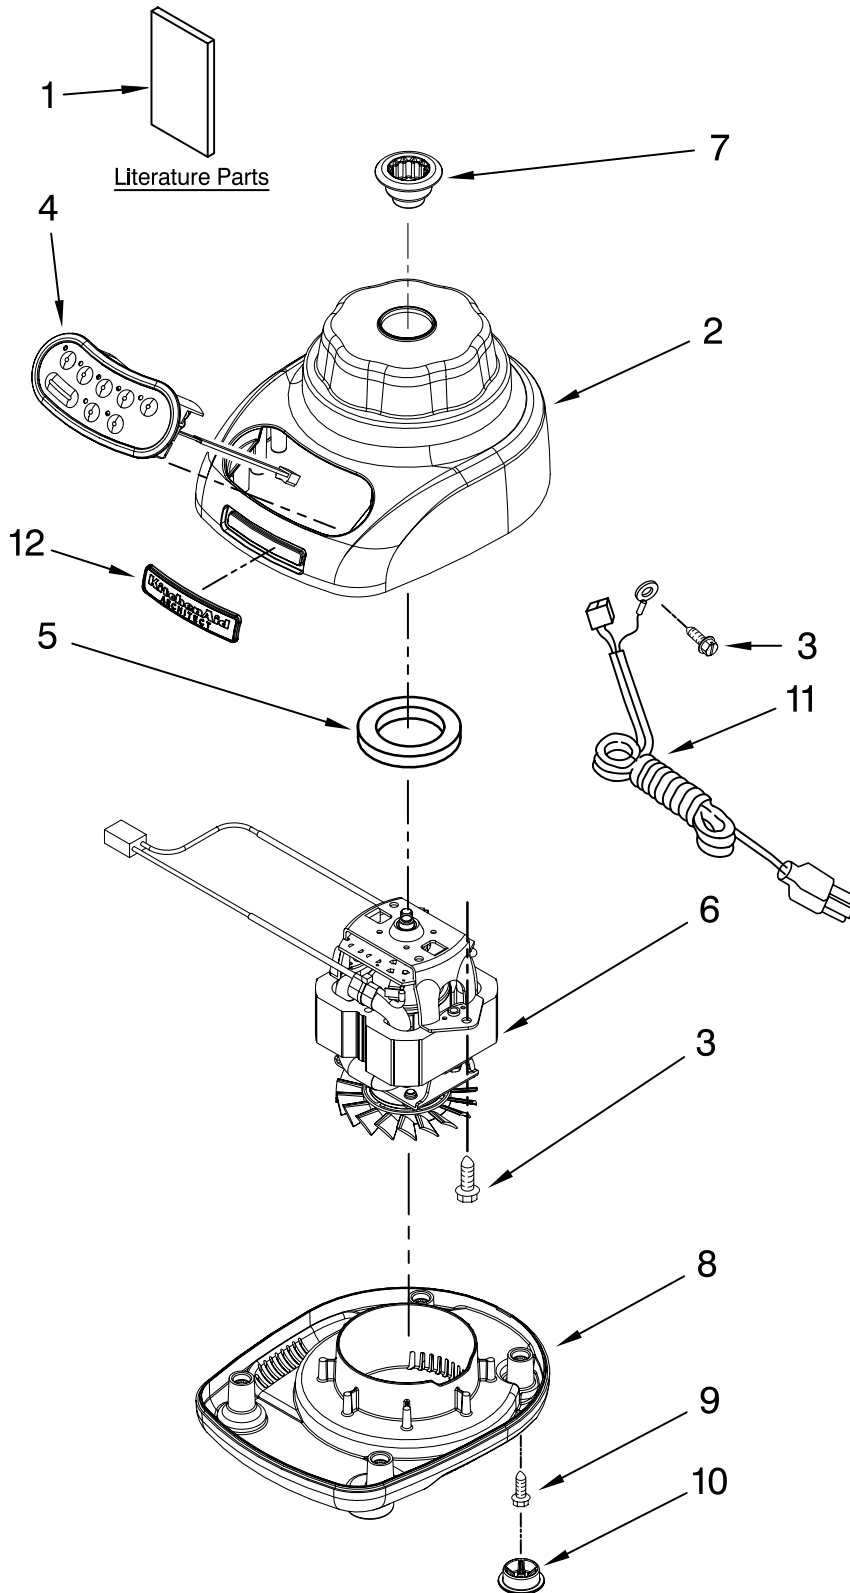

# UNIT PARTS

FOR VARIATIONS OF MODEL: KSB560A\_\_0

Illus. No.	Part No.	DESCRIPTION
1		Literature Parts
	9709225	Use & Care, Trilin
	W10331571	Repair Parts List
2		Housing, Upper
	W10169968	Cocoa Silver
3		Screw
	W10068250	
4		Control Assembly (Incl. Overlay)
	9709339	Black
5		Seal, Motor
	9709366	
6		Motor, 120V, 5sp
	W10225872	
7		Coupling, Drive
	W10279256	
8		Base
	W10309250	Cocoa Silver
9		Screw
	W10001200	
10		Foot, Rubber
	9708927	Grey
11		Power Cord
	9708928	Black
12		Nameplate
	W10169965	