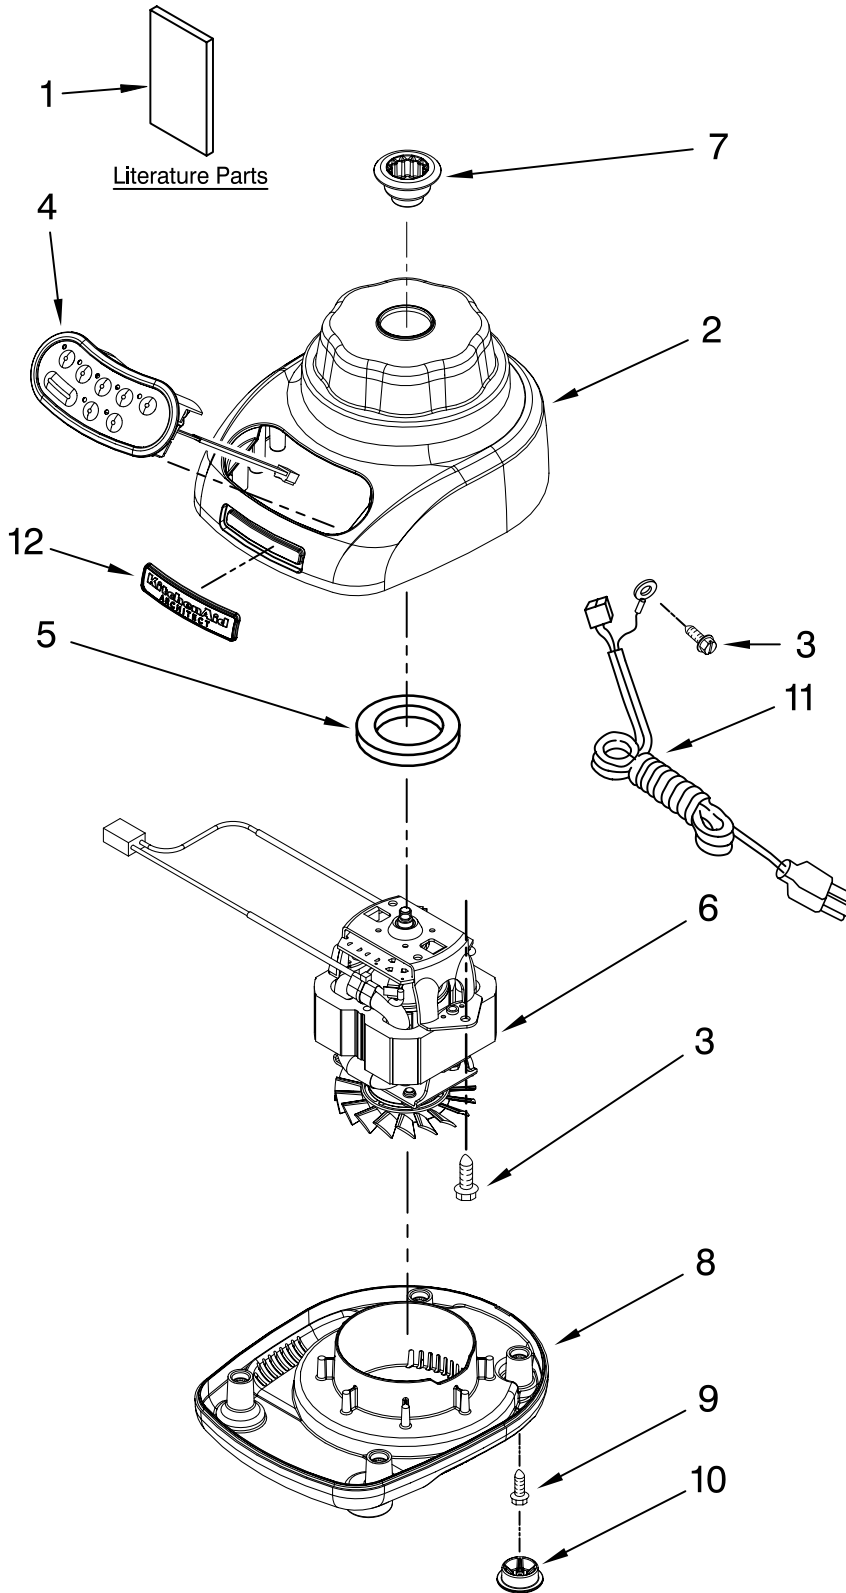

PARTS LIST

for

KitchenAid®

5-SPEED ARCHITECT BLENDER

56 OZ. PLASTIC JAR

MODEL:

KSB560ACS0 (Cocoa Silver)

FOR CUSTOMER SATISFACTION ALWAYS USE
FACTORY SPECIFICATION PARTS

KITCHENAID

ST. JOSEPH MICHIGAN 49085

UNIT PARTS

FOR VARIATIONS OF MODEL: KSB560A__0

| Illus. No. | Part No. | DESCRIPTION |
|------------|-----------|-------------------------------------|
| 1 | | Literature Parts |
| | 9709225 | Use & Care, Trilin |
| | W10331571 | Repair Parts List |
| 2 | W10169968 | Housing, Upper Cocoa Silver |
| 3 | W10068250 | Screw |
| 4 | | Control Assembly (Incl. Overlay) |
| | 9709339 | Black |
| 5 | 9709366 | Seal, Motor |
| 6 | W10225872 | Motor, 120V, 5sp |
| 7 | W10279256 | Coupling, Drive |
| 8 | | Base |
| | W10309250 | Cocoa Silver |
| 9 | W10001200 | Screw |
| 10 | | Foot, Rubber |
| | 9708927 | Grey |
| 11 | | Power Cord |
| | 9708928 | Black |
| 12 | W10169965 | Nameplate |

FOR ORDERING INFORMATION REFER TO PARTS PRICE LIST

ATTACHMENT PARTS

FOR VARIATIONS OF MODEL: KSB560A__0

| Illus. No. | Part No. | DESCRIPTION |
|------------|----------|-----------------------------------|
| 1 | | Lid Assembly (Includes Cap) |
| | 9709363 | Onyx Black |
| 2 | 9708904 | Jar Assembly (Incl Blade Assy) |