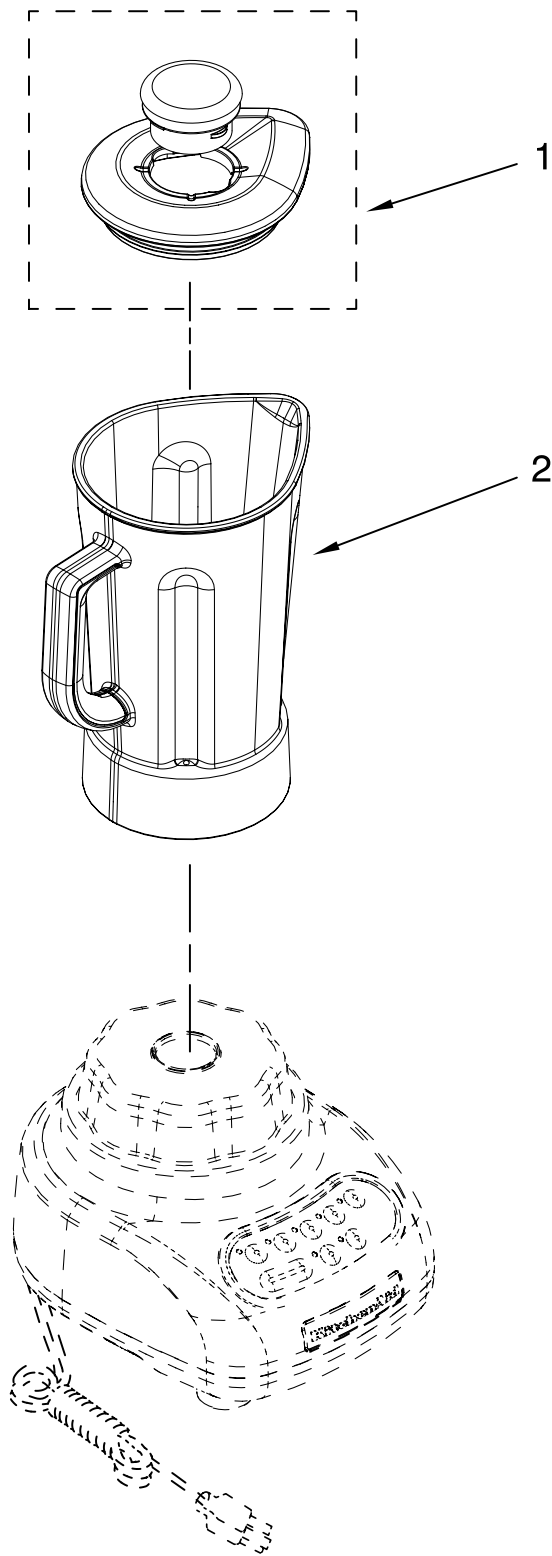

PARTS LIST

for

KitchenAid®

5-SPEED ARCHITECT BLENDER

56 OZ. PLASTIC JAR

MODEL:

KSB560ACS0 (Cocoa Silver)

FOR CUSTOMER SATISFACTION ALWAYS USE
FACTORY SPECIFICATION PARTS

KITCHENAID

ST. JOSEPH MICHIGAN 49085

UNIT PARTS

FOR VARIATIONS OF MODEL: KSB560A__0

| Illus. No. | Part No. | DESCRIPTION |
|------------|-----------|-------------------------------------|
| 1 | | Literature Parts |
| | 9709225 | Use & Care, Trilin |
| | W10331571 | Repair Parts List |
| 2 | W10169968 | Housing, Upper Cocoa Silver |
| 3 | W10068250 | Screw |
| 4 | | Control Assembly (Incl. Overlay) |
| | 9709339 | Black |
| 5 | 9709366 | Seal, Motor |
| 6 | W10225872 | Motor, 120V, 5sp |
| 7 | W10279256 | Coupling, Drive |
| 8 | | Base |
| | W10309250 | Cocoa Silver |
| 9 | W10001200 | Screw |
| 10 | | Foot, Rubber |
| | 9708927 | Grey |
| 11 | | Power Cord |
| | 9708928 | Black |
| 12 | W10169965 | Nameplate |

FOR ORDERING INFORMATION REFER TO PARTS PRICE LIST

ATTACHMENT PARTS

FOR VARIATIONS OF MODEL: KSB560A__0

| Illus. No. | Part No. | DESCRIPTION |
|------------|----------|-----------------------------------|
| 1 | | Lid Assembly (Includes Cap) |
| | 9709363 | Onyx Black |
| 2 | 9708904 | Jar Assembly (Incl Blade Assy) |