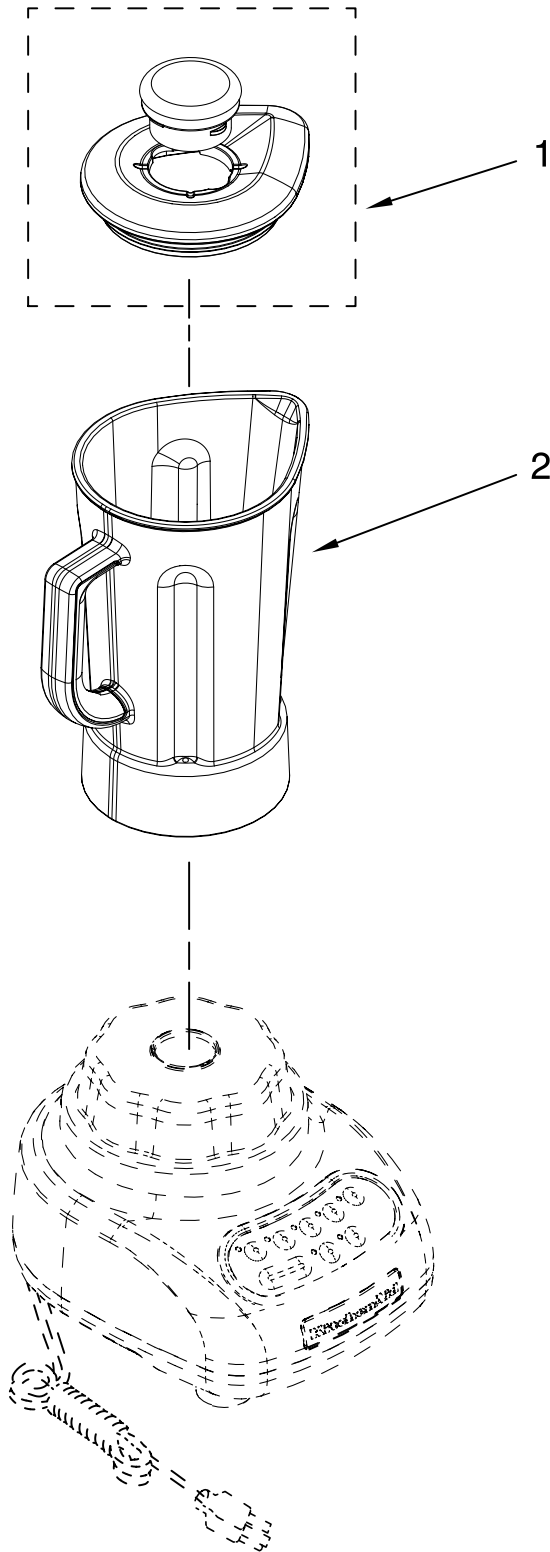

ATTACHMENT PARTS

FOR VARIATIONS OF MODEL: KSB560A__0

Illus. No.	Part No.	DESCRIPTION
1		Lid Assembly (Includes Cap)
	9709363	Onyx Black
2	9708904	Jar Assembly (Incl Blade Assy)

FOR ORDERING INFORMATION REFER TO PARTS PRICE LIST