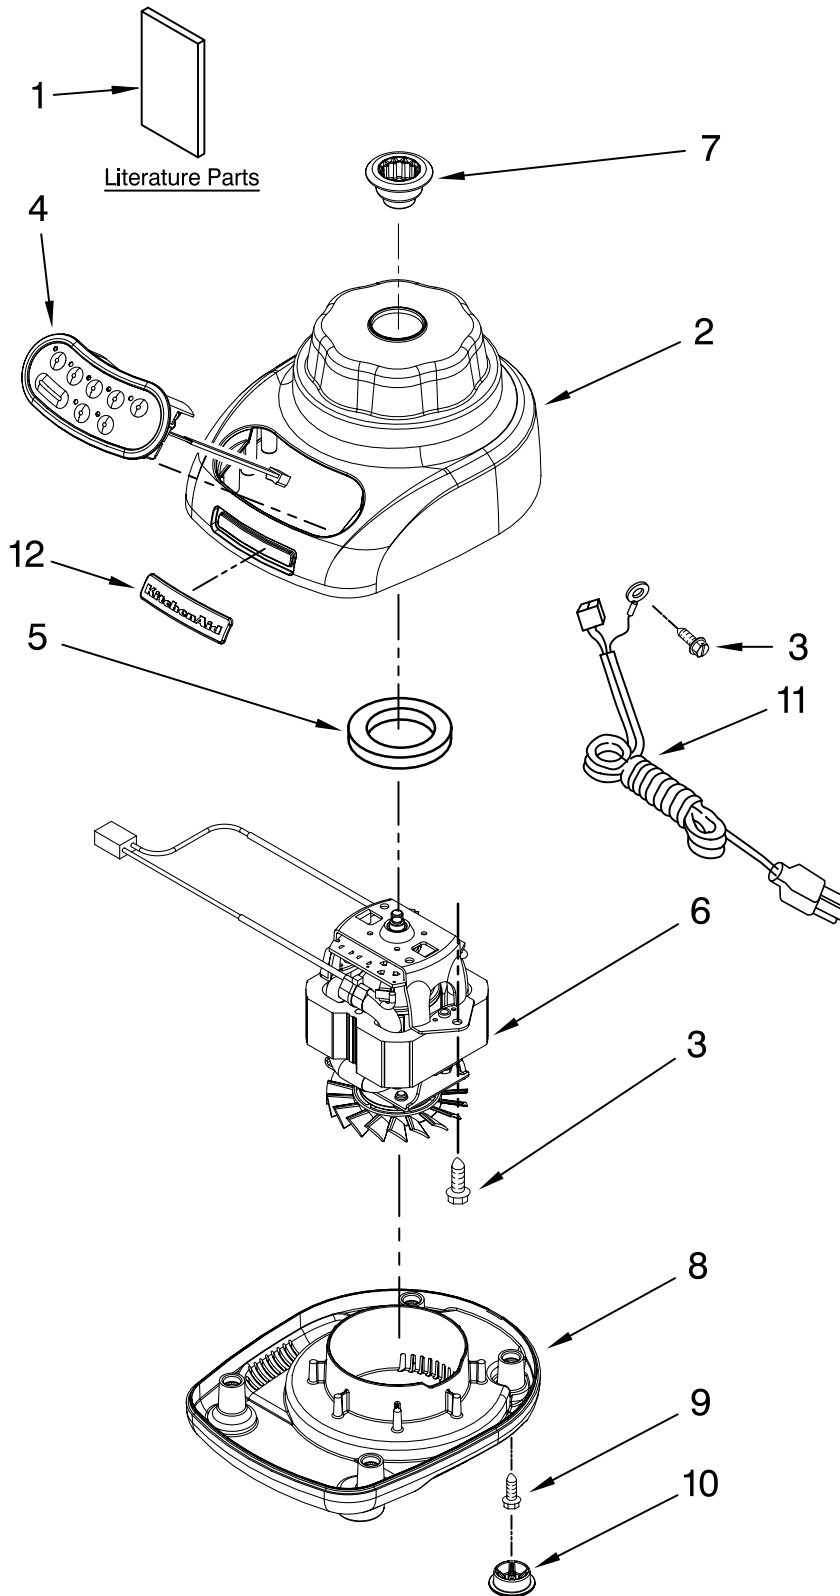

FOR CUSTOMER SATISFACTION ALWAYS USE
FACTORY SPECIFICATION PARTS

KITCHENAID

ST. JOSEPH MICHIGAN 49085

UNIT PARTS

FOR VARIATIONS OF MODEL: KSB560__0

| Illus. No. | Part No. | DESCRIPTION |
|------------|---------------|-------------------------------------|
| 1 | 9709225 | Literature Parts Use & Care, Trilin |
| | 8212258 | Repair Parts List |
| 2 | | Housing, Upper |
| | 9708896 | White |
| | 9709259 | Empire Red |
| | 9709226 | Onyx Black |
| | 9709552 | Gloss Cinnamon |
| | 9709495 | Metallic Chrome |
| | 9709558 | Blue Willow |
| | 9709496 | Tangerine |
| | 9709497 | Pink |
| | 9709942 | Buttercup |
| | W10131077 | Silver Metallic |
| | W10154278 | Caviar |
| | W10193661 | Aqua Sky |
| | W10194539 | Pear |
| W10253203 | Boysenberry | |
| W10153370 | Almond Creme | |
| W10273968 | Yellow Pepper | |
| 3 | W10068250 | Screw |
| 4 | | Control Assembly (Incl. Overlay) |
| | 9708845 | Silver |
| | 9709339 | Black |
| 5 | 9709366 | Seal, Motor |
| 6 | 9708887 | Motor, 120V, 5sp |
| 7 | W10279256 | Coupling, Drive Base |
| 8 | | Base |
| | 9708937 | Black |
| | 9708890 | White |
| | 9709256 | Red |
| | 9709553 | Gloss Cinnamon |
| | 9709502 | Metallic Chrome |
| | 9709559 | Blue Willow |
| | 9709503 | Tangerine |
| | 9709504 | Pink |
| | 9709943 | Buttercup |
| | W10131076 | Storm Grey |
| | W10154275 | Caviar |
| | W10193662 | Aqua Sky |
| | W10194540 | Pear |
| W10253204 | Boysenberry | |
| W10153630 | Almond Creme | |
| W10273974 | Yellow Pepper | |
| 9 | W10001200 | Screw |
| 10 | | Foot, Rubber |
| | 9708927 | Grey |
| | 9708913 | White |
| 11 | | Power Cord |
| | 9708928 | Black |
| | 9708917 | White |
| 12 | W10161493 | Nameplate |