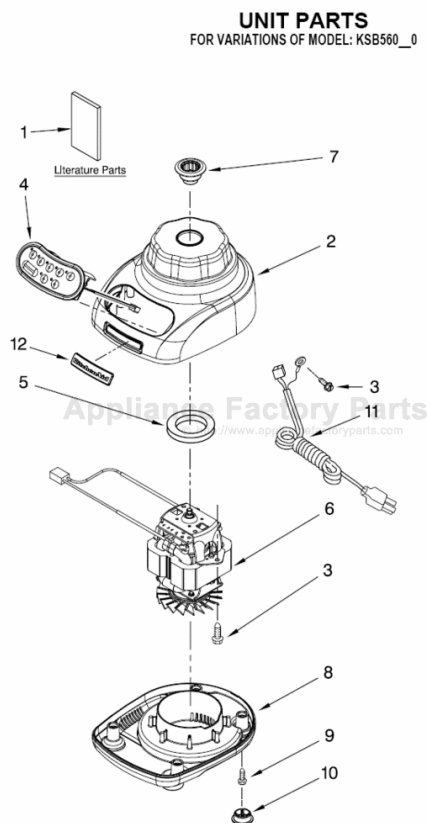

[Find Your KITCHENAID Small Appliance Parts - Select From 538 Models](#)

----- Manual continues below -----