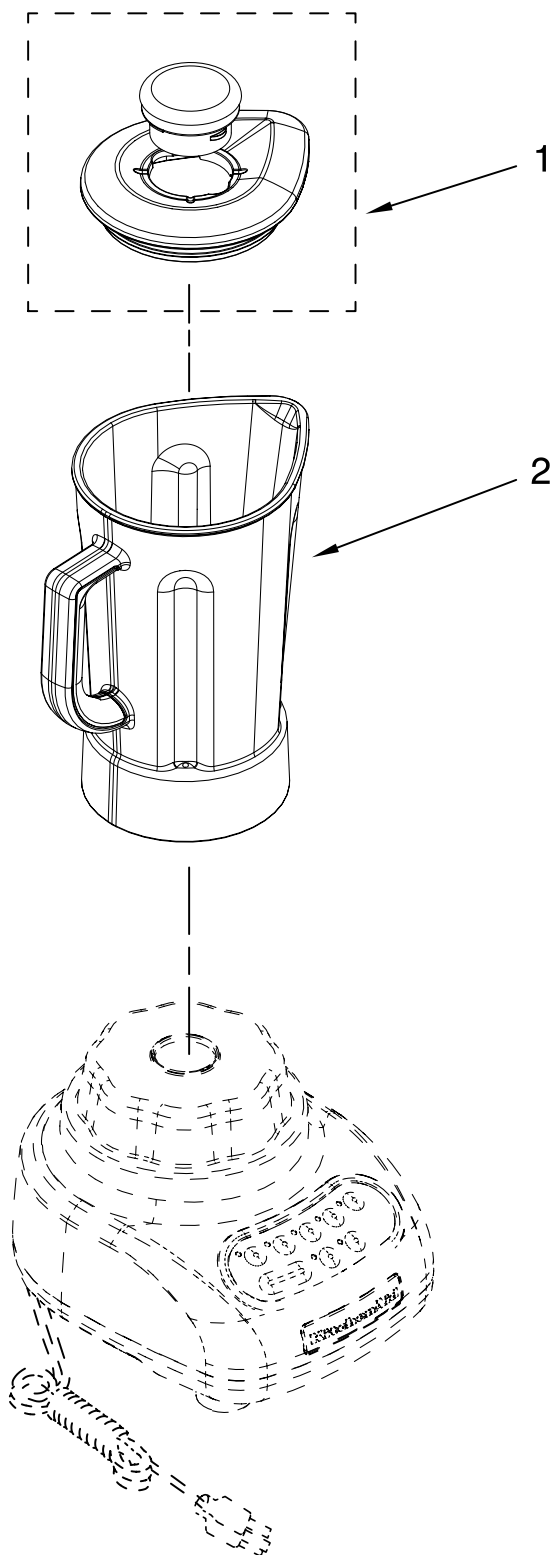

ATTACHMENT PARTS

FOR VARIATIONS OF MODEL: KSB560__0

Illus. No.	Part No.	DESCRIPTION
1		Lid Assembly (Includes Cap)
	9709363	Onyx Black
	9709361	Silver
	W10183714	Charcoal
2	9708904	Jar Assembly (Incl Blade Assy)

FOR ORDERING INFORMATION REFER TO PARTS PRICE LIST